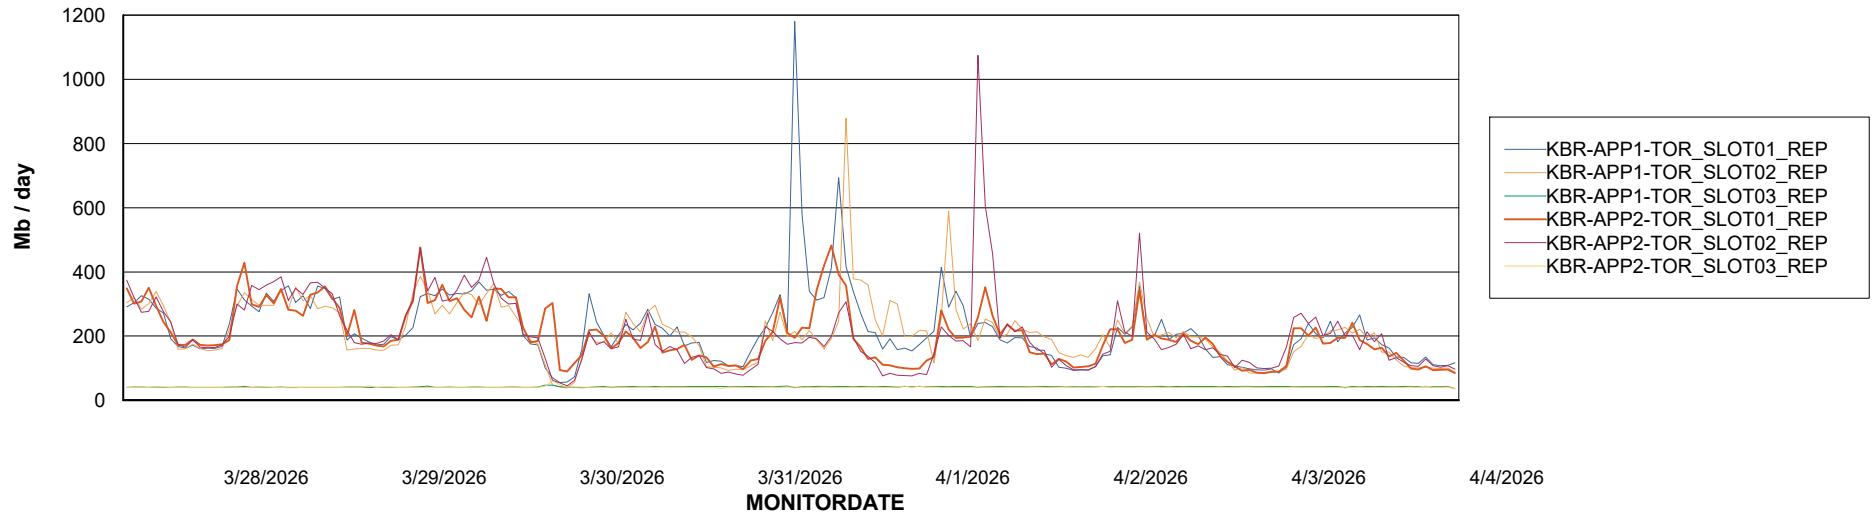

Avg memory used per ABS Server Service

Avg users per day per ABS server

Weekly SLA Customer Report

Customer KBR OCI TOR Production
Database ID 200

ABSSolute Application ReportServer Services

Avg memory used per ReportServer Service