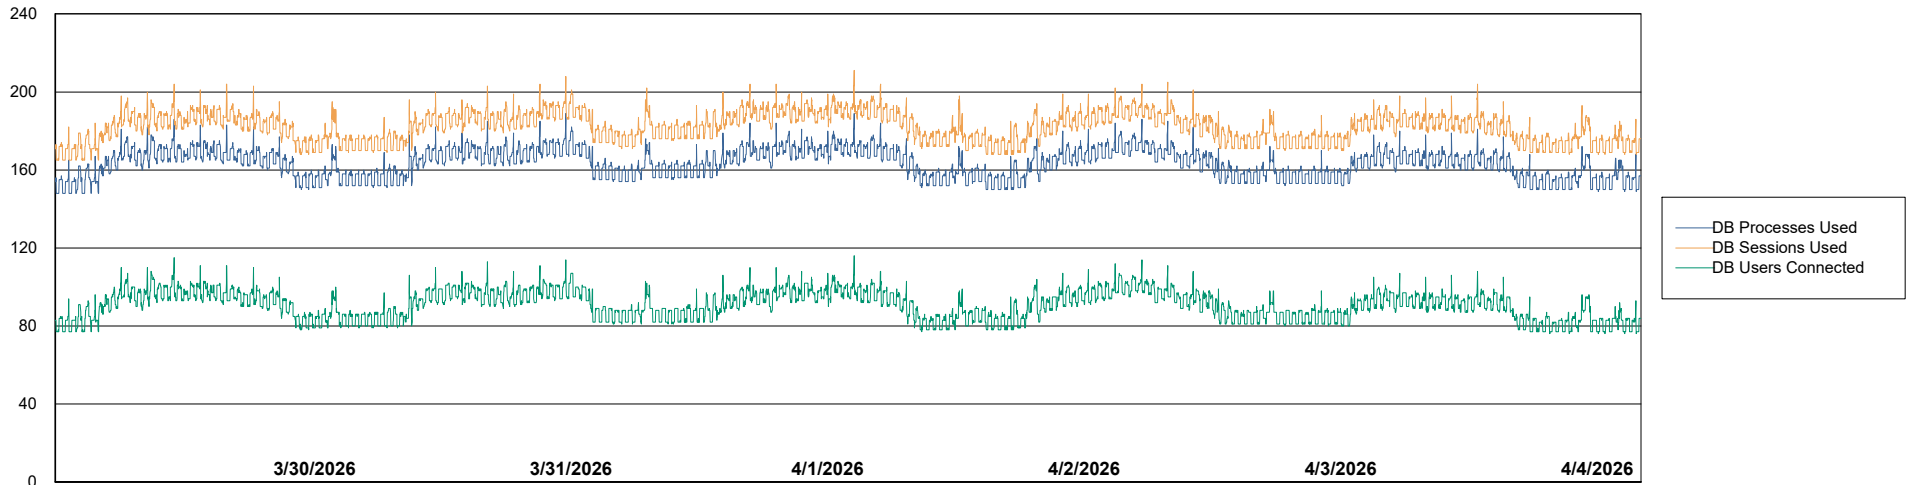

Weekly SLA Customer Report

Customer KBR OCI TOR Production
Database ID 200

Database Performance KBR-BI-TOR_PROD_ABS1

Weekly SLA Customer Report

Customer KBR OCI TOR Production
Database ID 200

Database Performance KBR-DBS1-TOR_PROD_ABS1