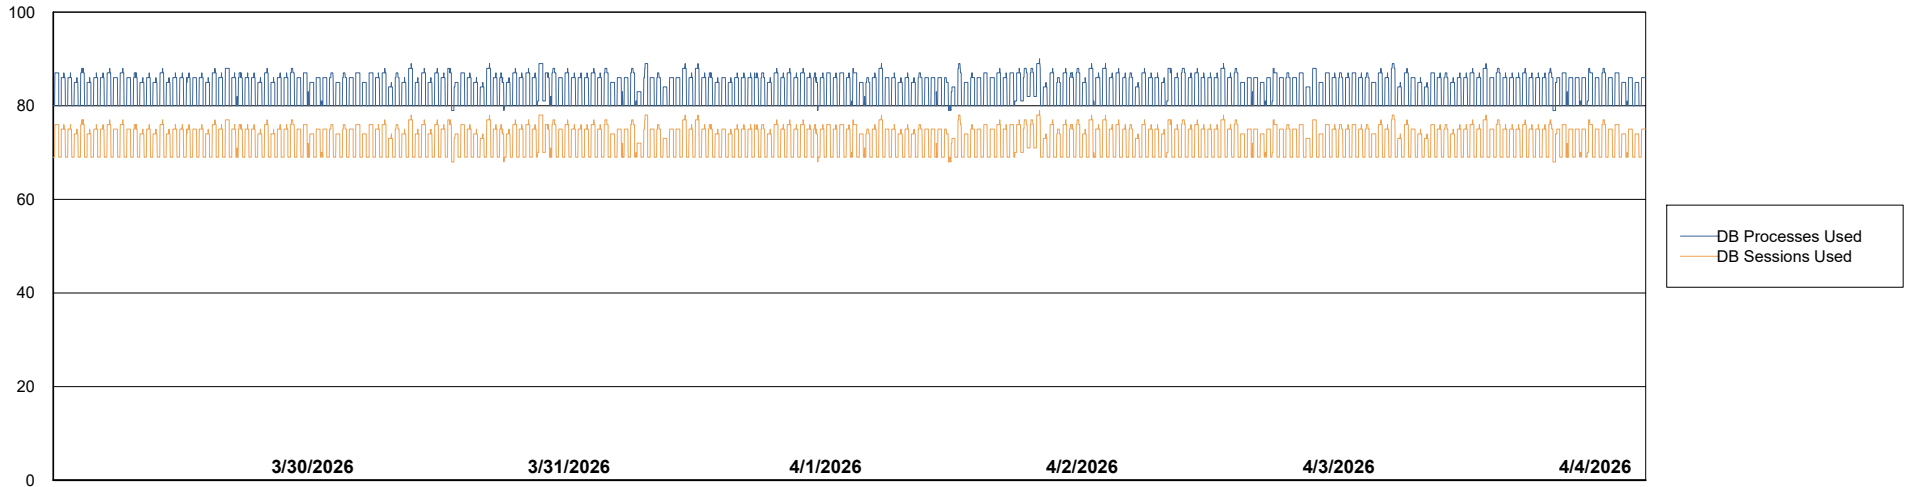

Database Performance KBR-DBS2-TOR_PROD_HSBABS1

DB Processes Max 0
DB Processes Max 1,000
DB Processes Max 4