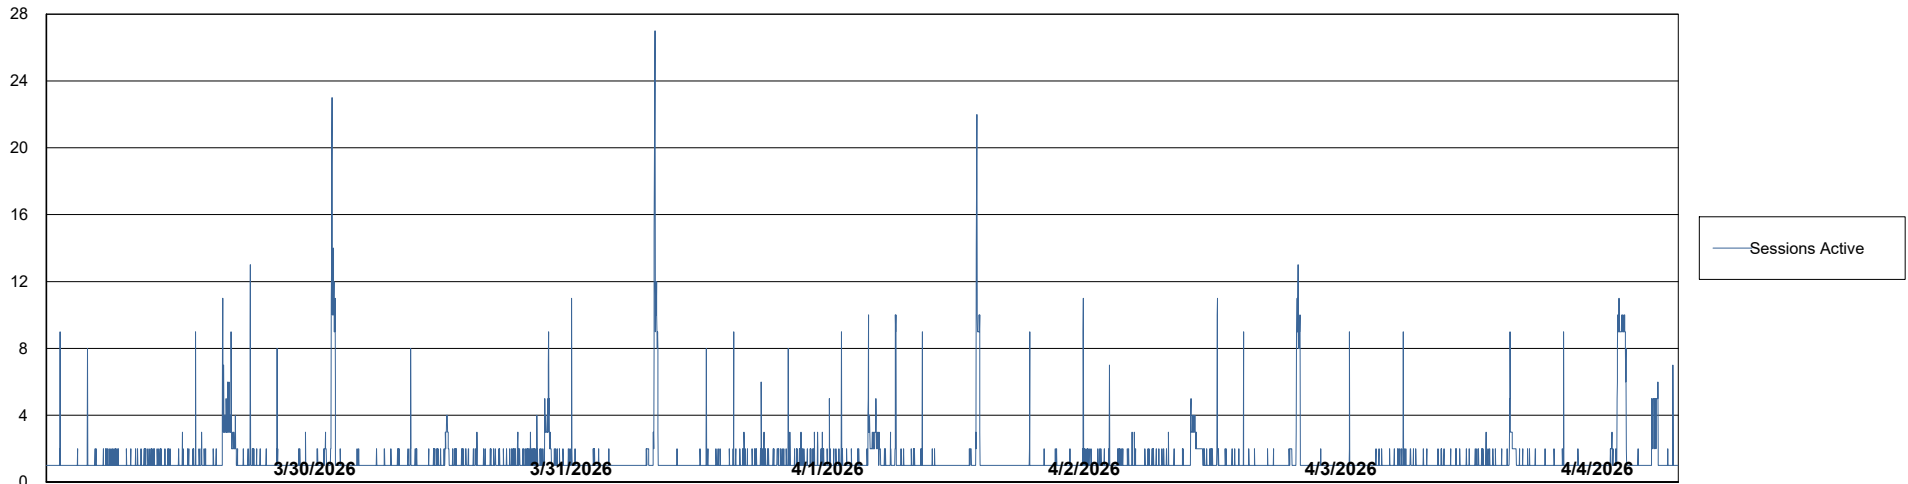

Weekly SLA Customer Report

Customer KBR OCI TOR Production
Database ID 200

Database Performance KBR-BI-TOR_PROD_ABS1

Weekly SLA Customer Report

Customer KBR OCI TOR Production
Database ID 200

Database Performance KBR-DBS1-TOR_PROD_ABS1