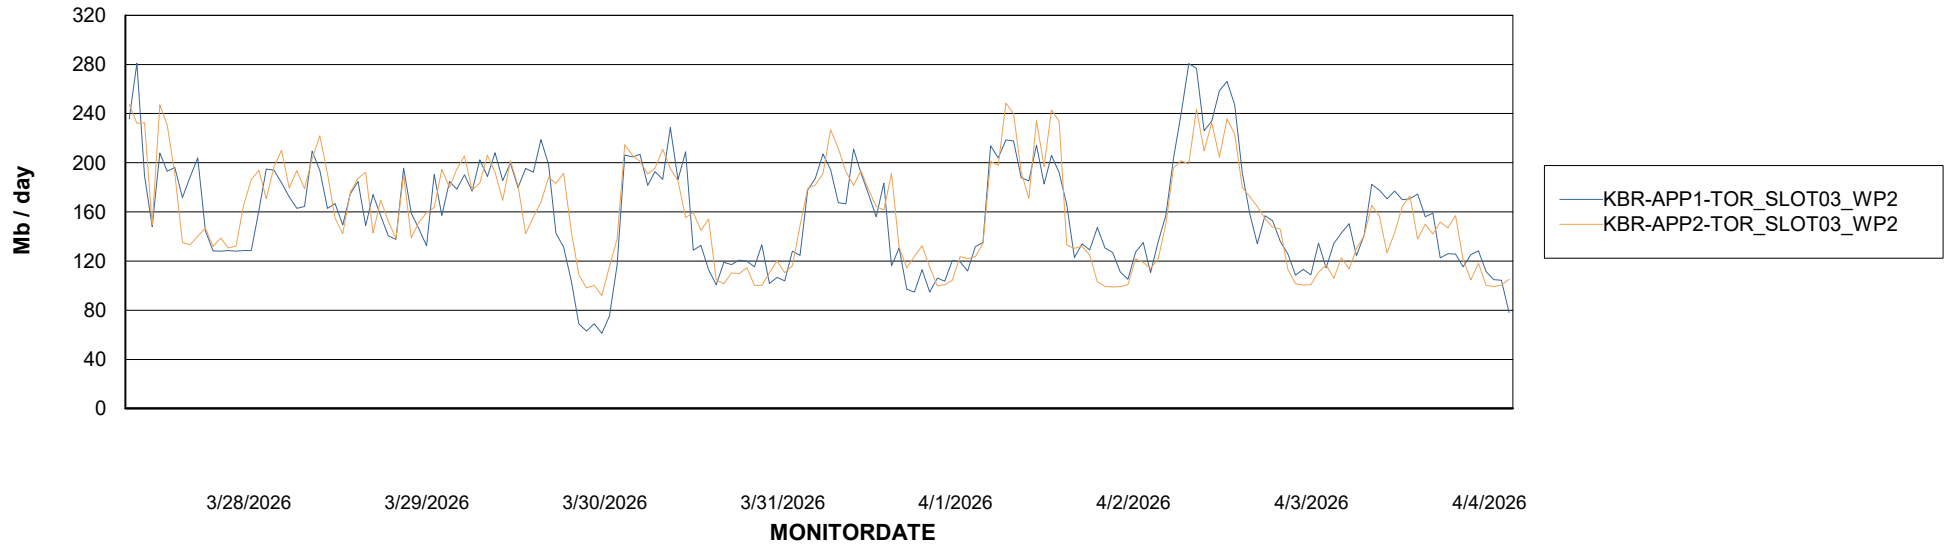

ABSSolute Web Component Services

Avg memory used per ABS Web component