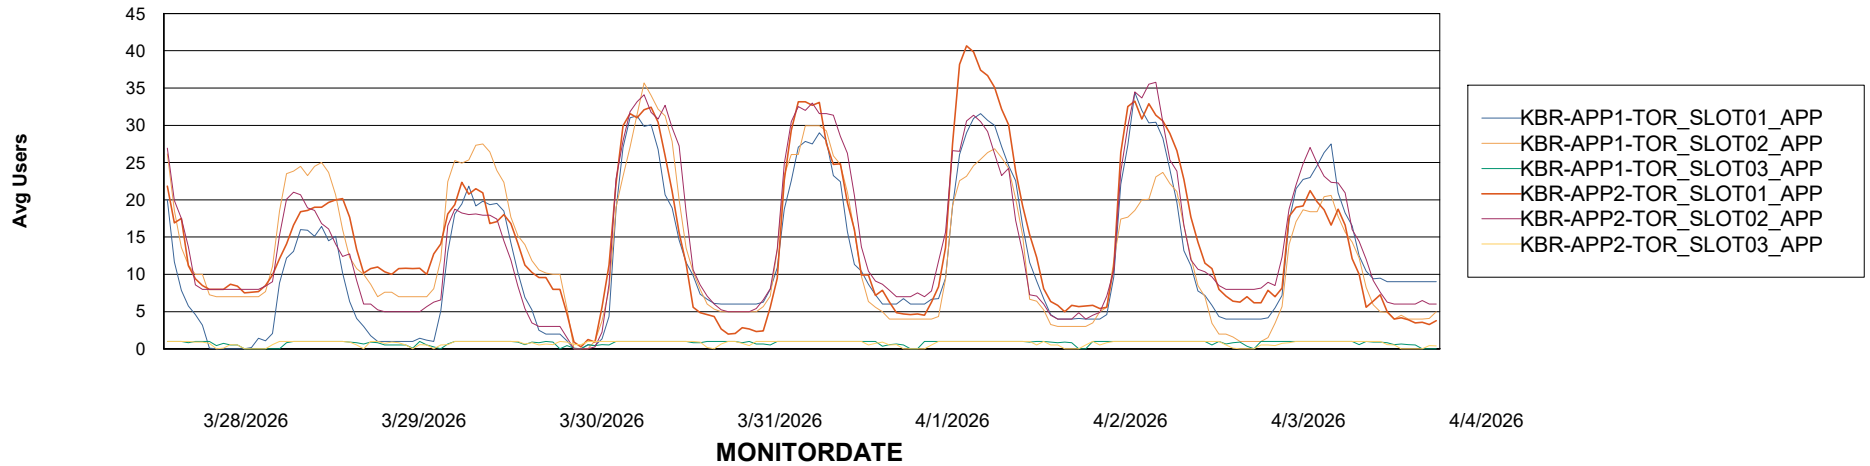

Avg users per day per ABS server