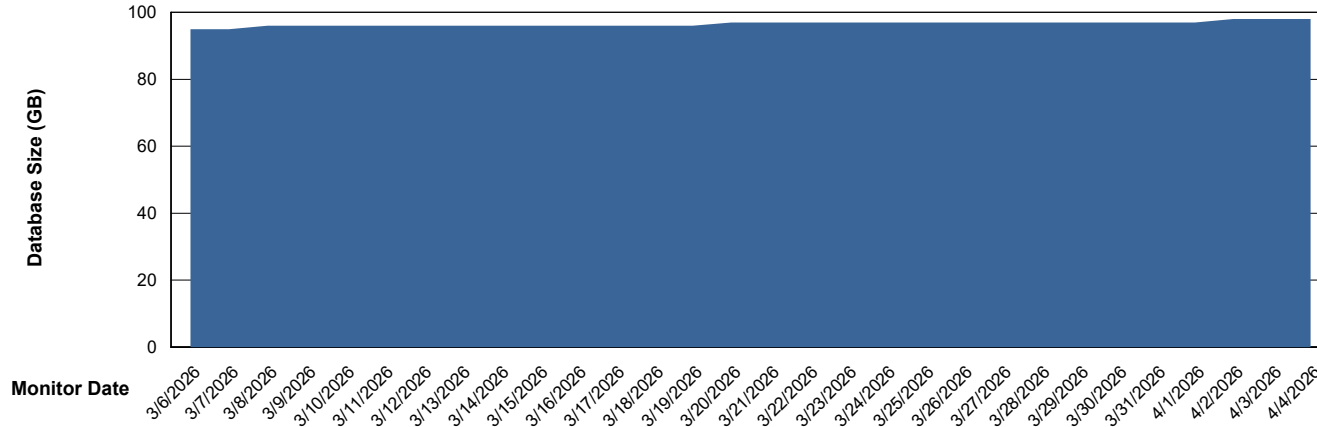

DATABASE SIZE KBR-BI-TOR_PROD_ABS1

Database growth over last month