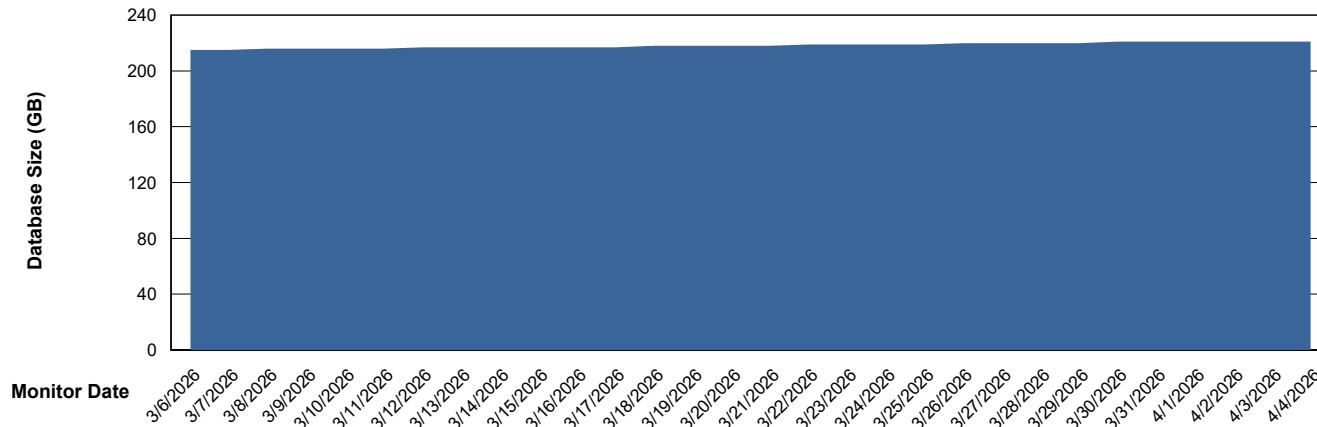

Customer KBR OCI TOR Production
Database ID 200

DATABASE SIZE KBR-BI-TOR_PROD_ABS1

Database growth over last month

DATABASE SIZE KBR-DBS1-TOR_PROD_ABS1

Database growth over last month

Weekly SLA Customer Report