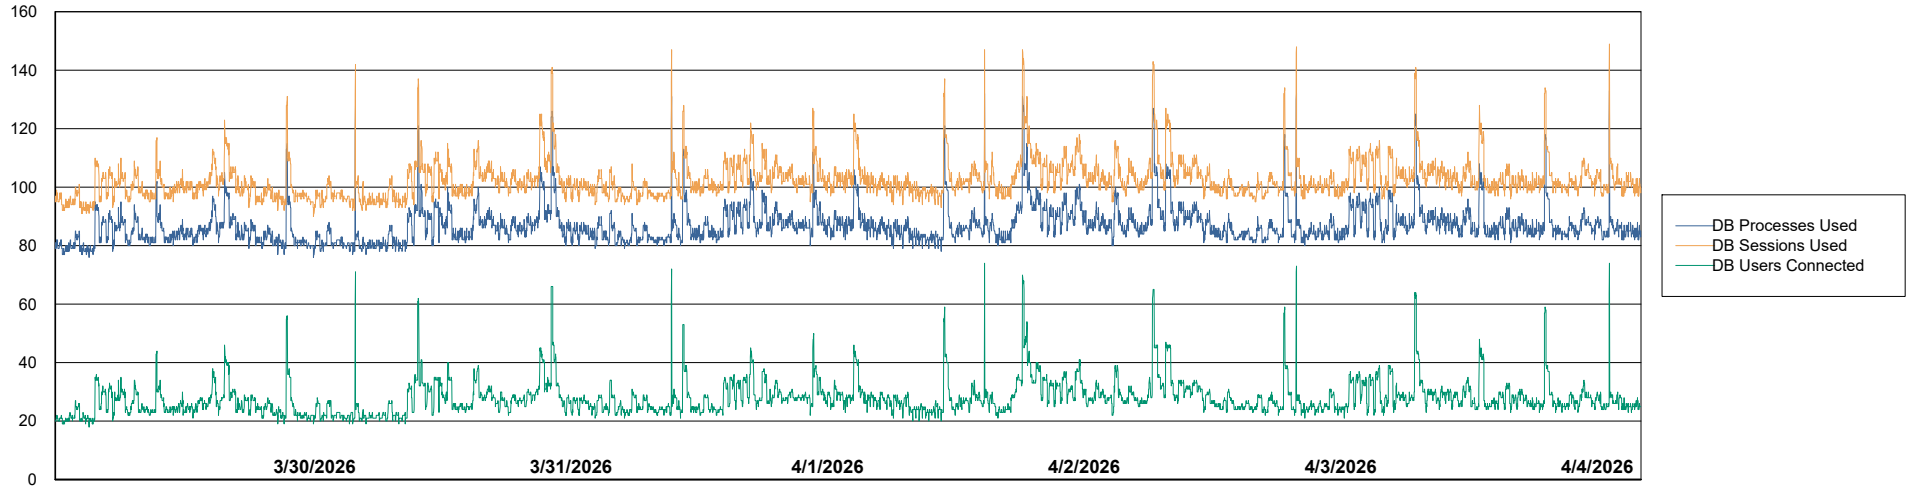

Database Performance KBR-BI-TOR_PROD_ABS1