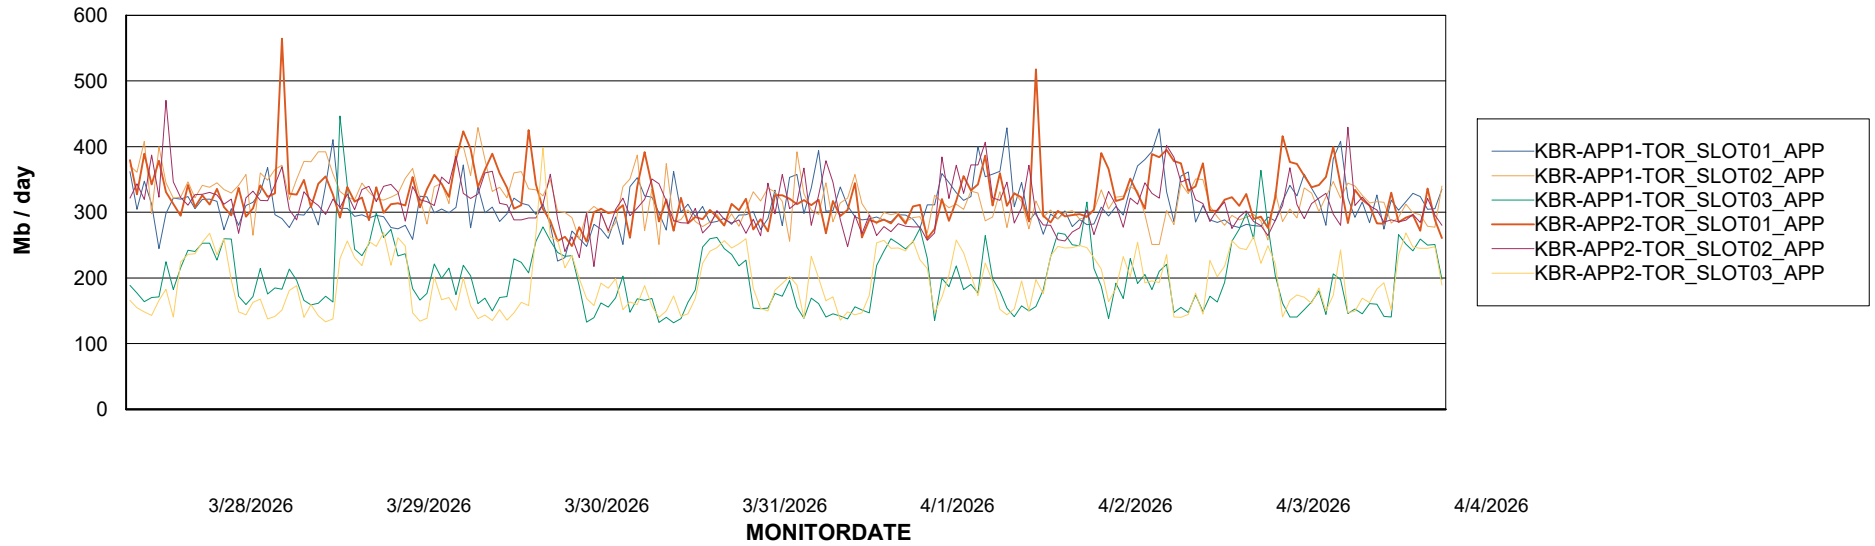

ABSSolute Application Server Services

Avg memory used per ABS Server Service