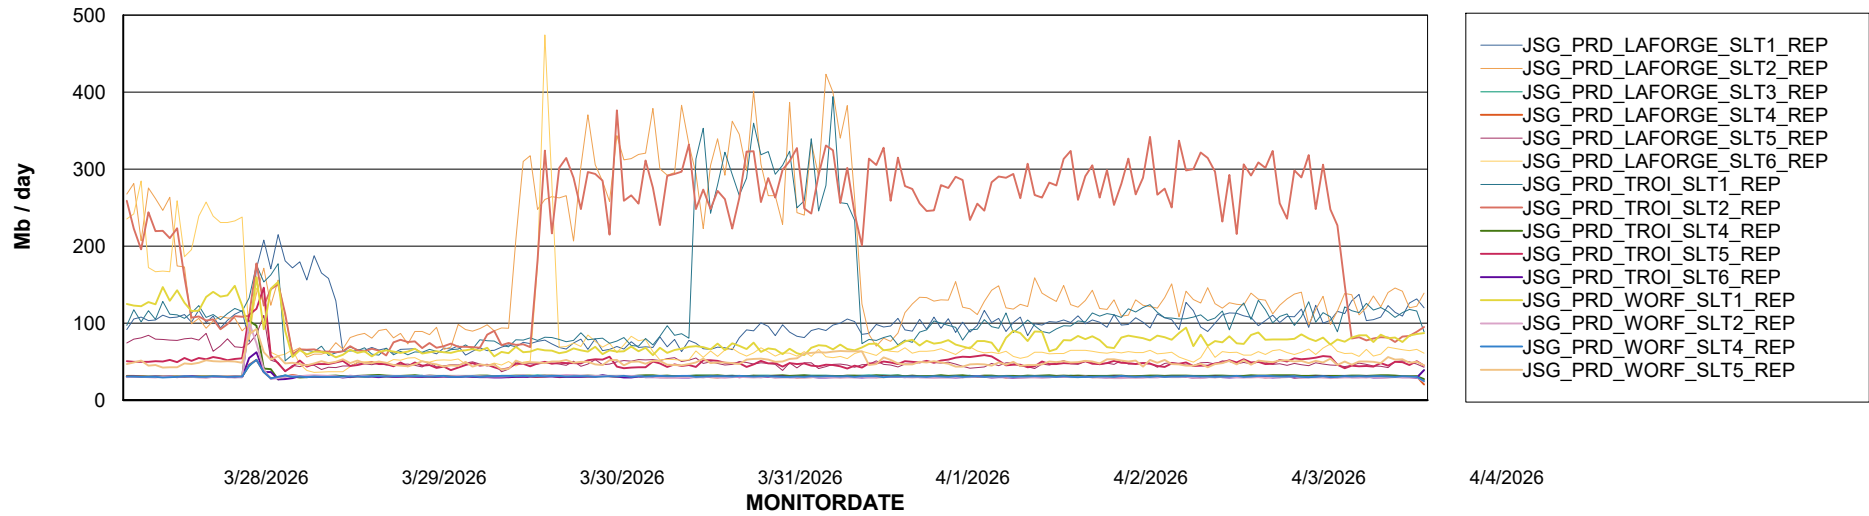

ABSSolute Application ReportServer Services

Avg memory used per ReportServer Service