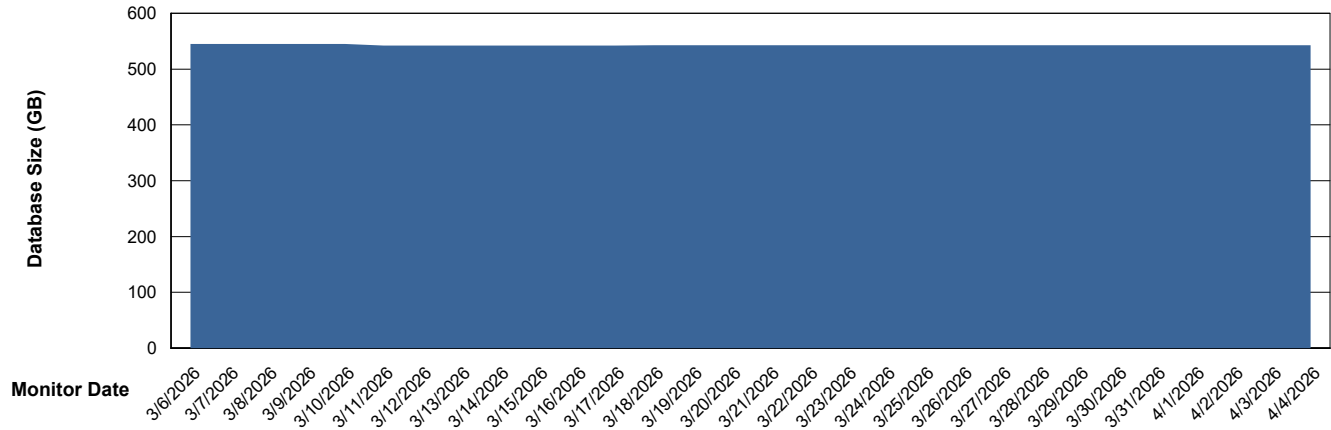

Weekly SLA Customer Report

Customer JSG_Production (24/7)
Database ID 102

Database Performance JSG_PRD_RIKER_DB_HSBABS1

Weekly SLA Customer Report

Customer JSG_Production (24/7)
Database ID 102

DATABASE SIZE Future JSG_PRD_HVL-VS-ABSOBI_DB_ABS1

Database growth over last month

DATABASE SIZE JSG_PRD_BASHIR_DB_ABS1

Database growth over last month

Weekly SLA Customer Report

Customer JSG_Production (24/7)
Database ID 102

DATABASE SIZE JSG_PRD_RIKER_DB_HSBABS1