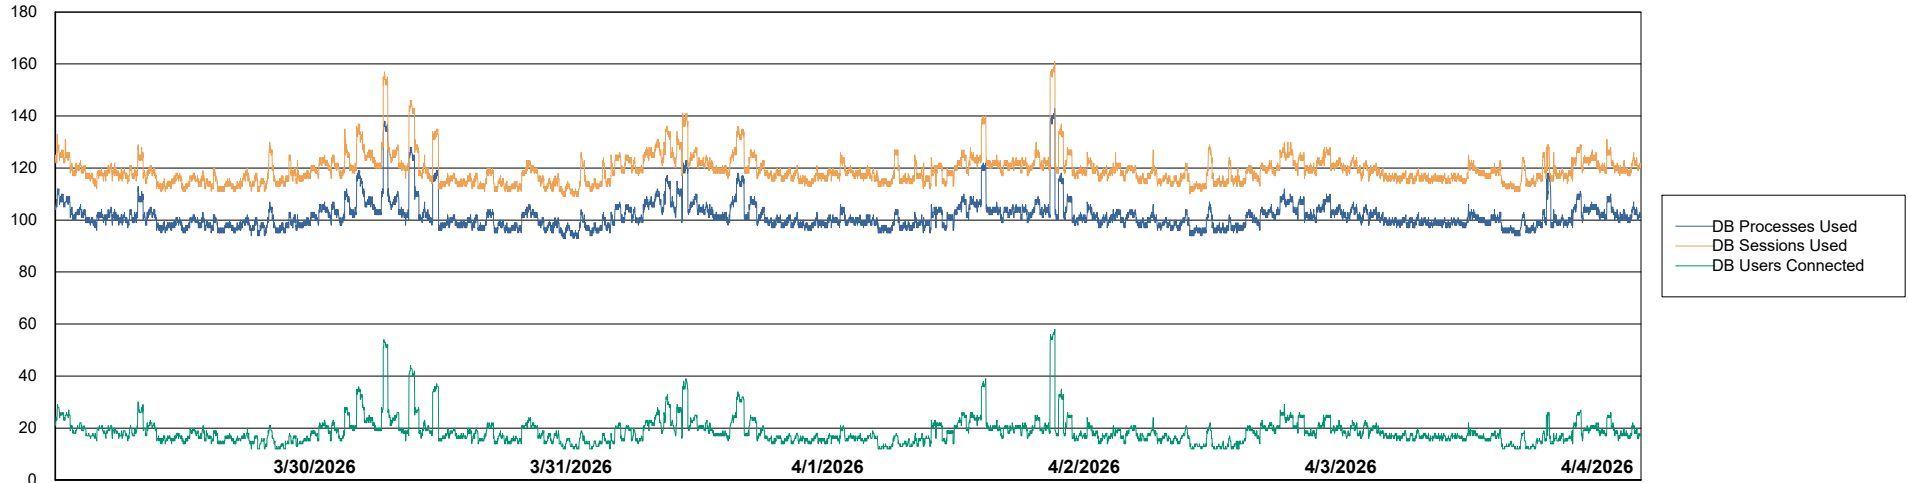

Database Performance JSG_PRD_BASHIR_DB_ABS1