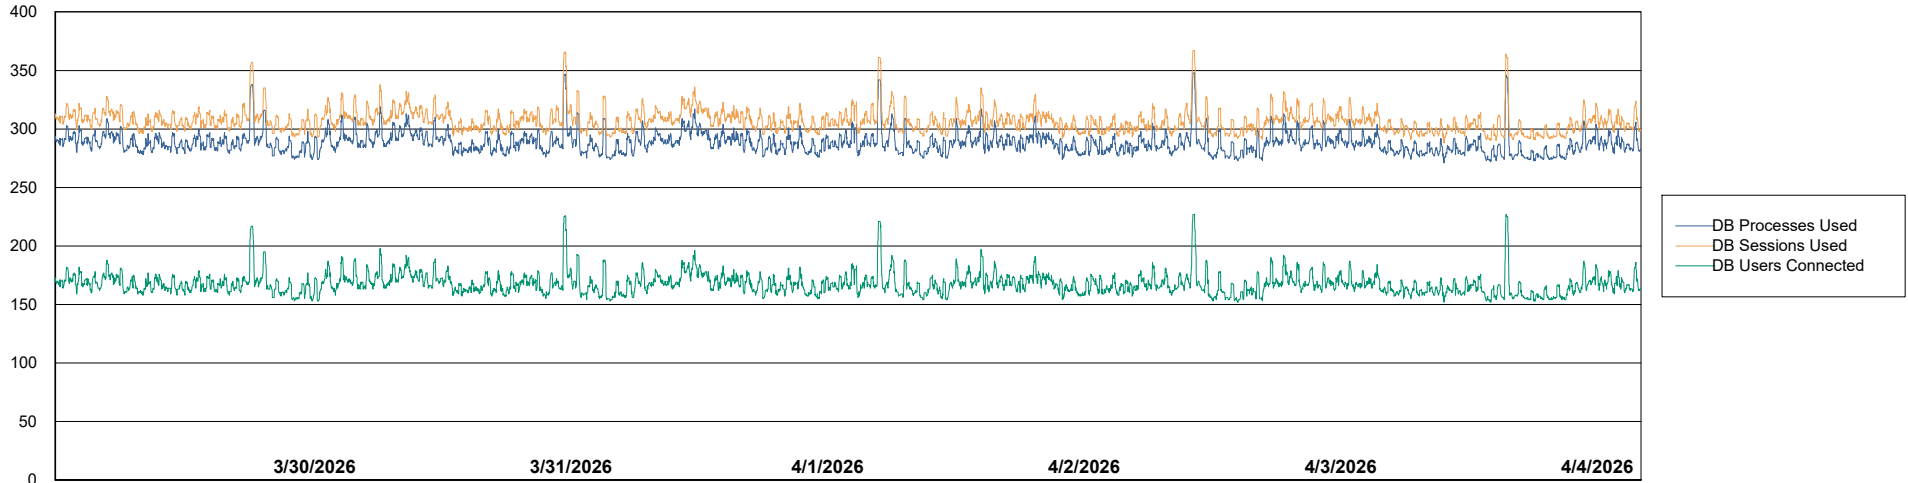

Database Performance JSG_PRD_RIKER_DB_HSBABS1