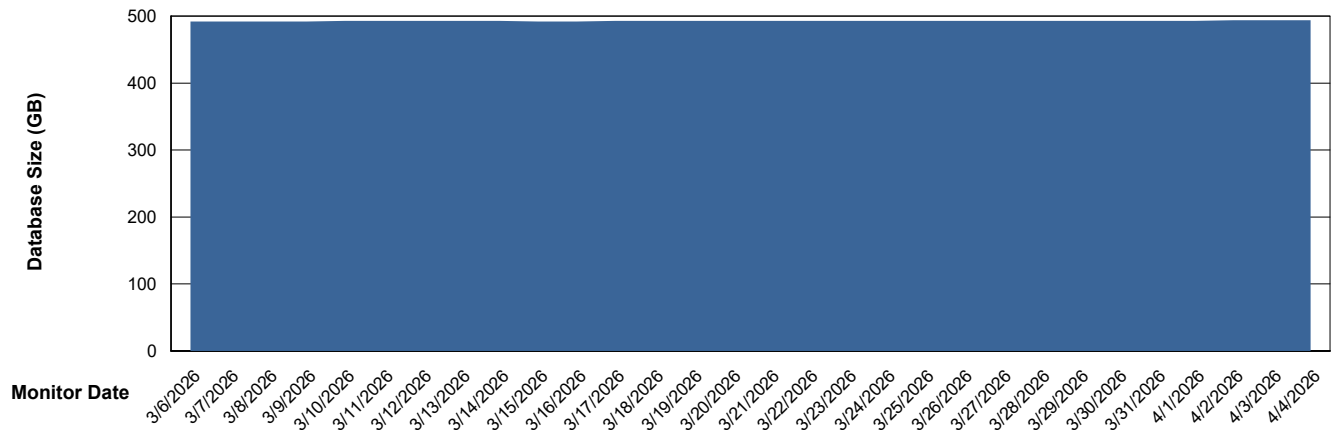

Weekly SLA Customer Report

Customer JSG_Production (24/7)
Database ID 102

Database Performance JSG_PRD_RIKER_DB_HSBABS1

Weekly SLA Customer Report

Customer JSG_Production (24/7)
Database ID 102

DATABASE SIZE Future JSG_PRD_HVL-VS-ABSOBI_DB_ABS1

Database growth over last month

DATABASE SIZE JSG_PRD_BASHIR_DB_ABS1

Database growth over last month

Weekly SLA Customer Report

Customer JSG_Production (24/7)
Database ID 102

DATABASE SIZE JSG_PRD_RIKER_DB_HSBABS1