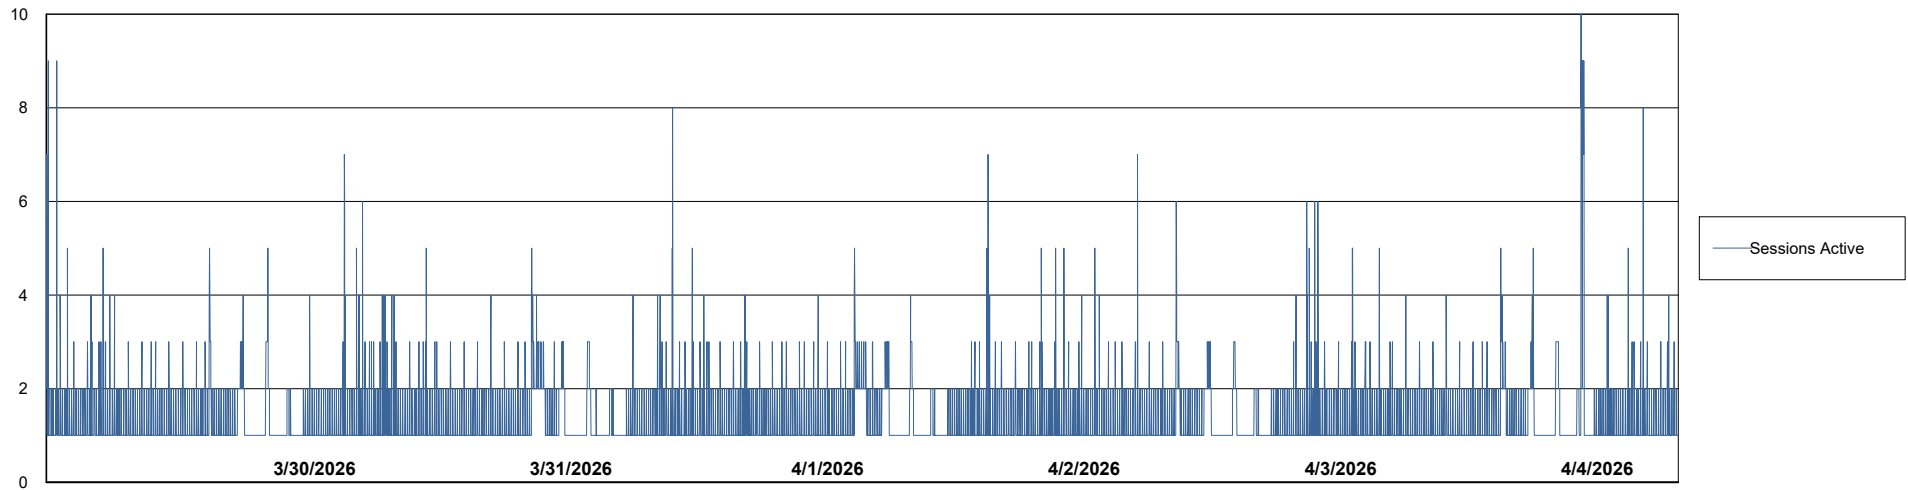

Database Performance JSG_PRD_BASHIR_DB_ABS1