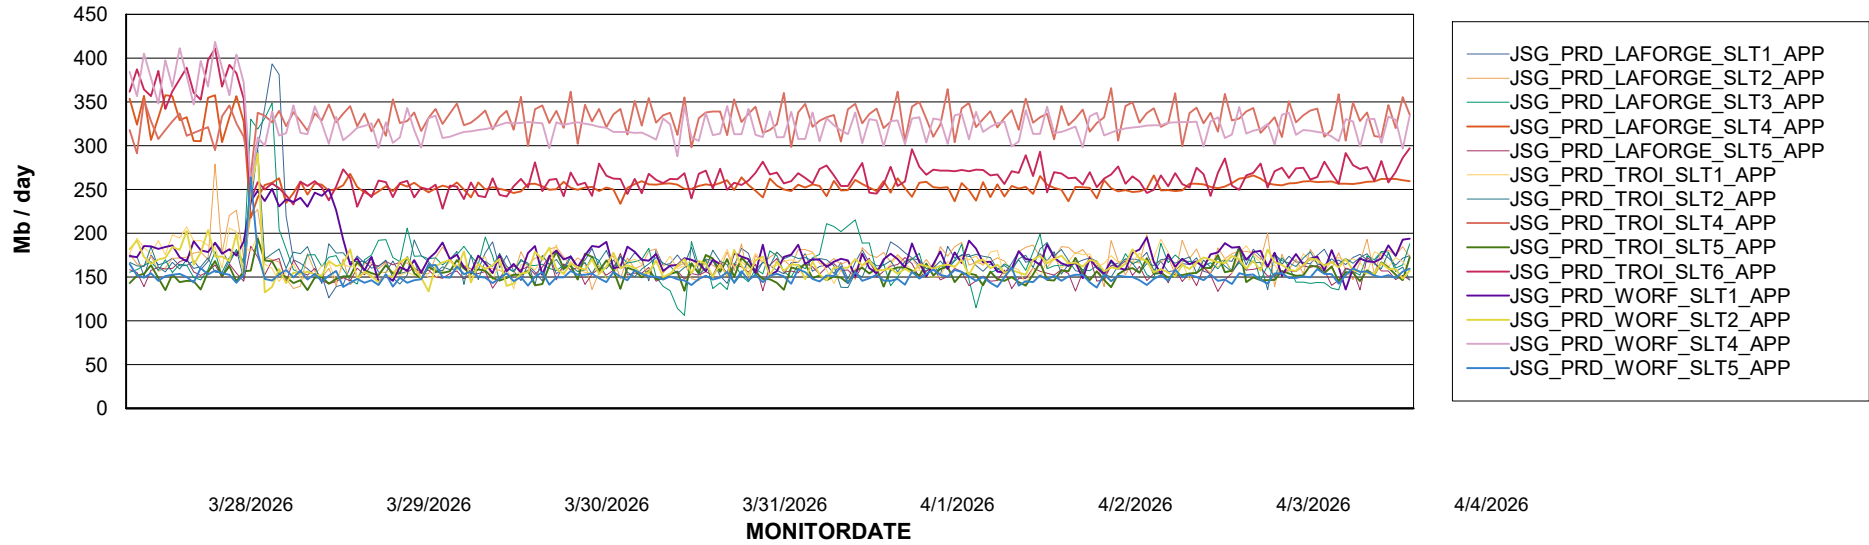

ABSSolute Application Server Services

Avg memory used per ABS Server Service