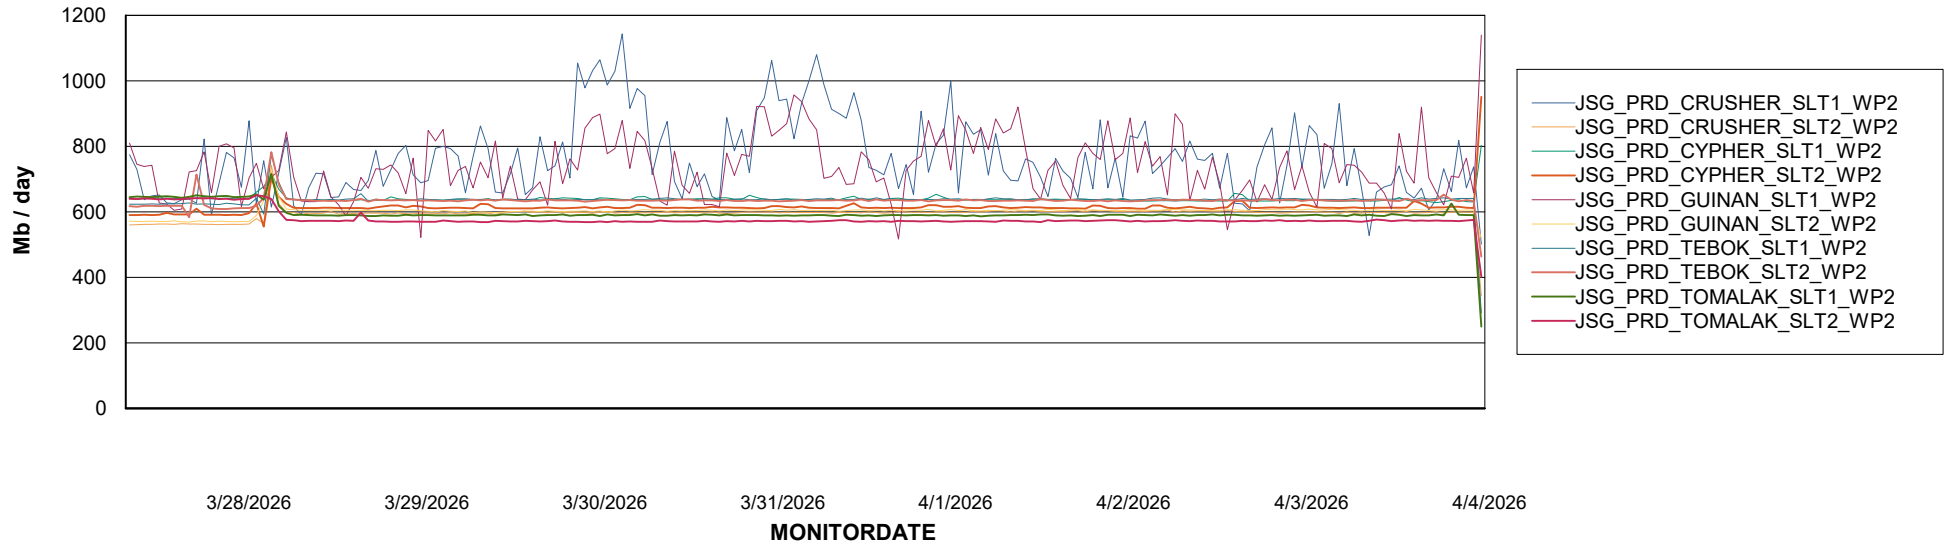

ABSSolute Web Component Services

Avg memory used per ABS Web component