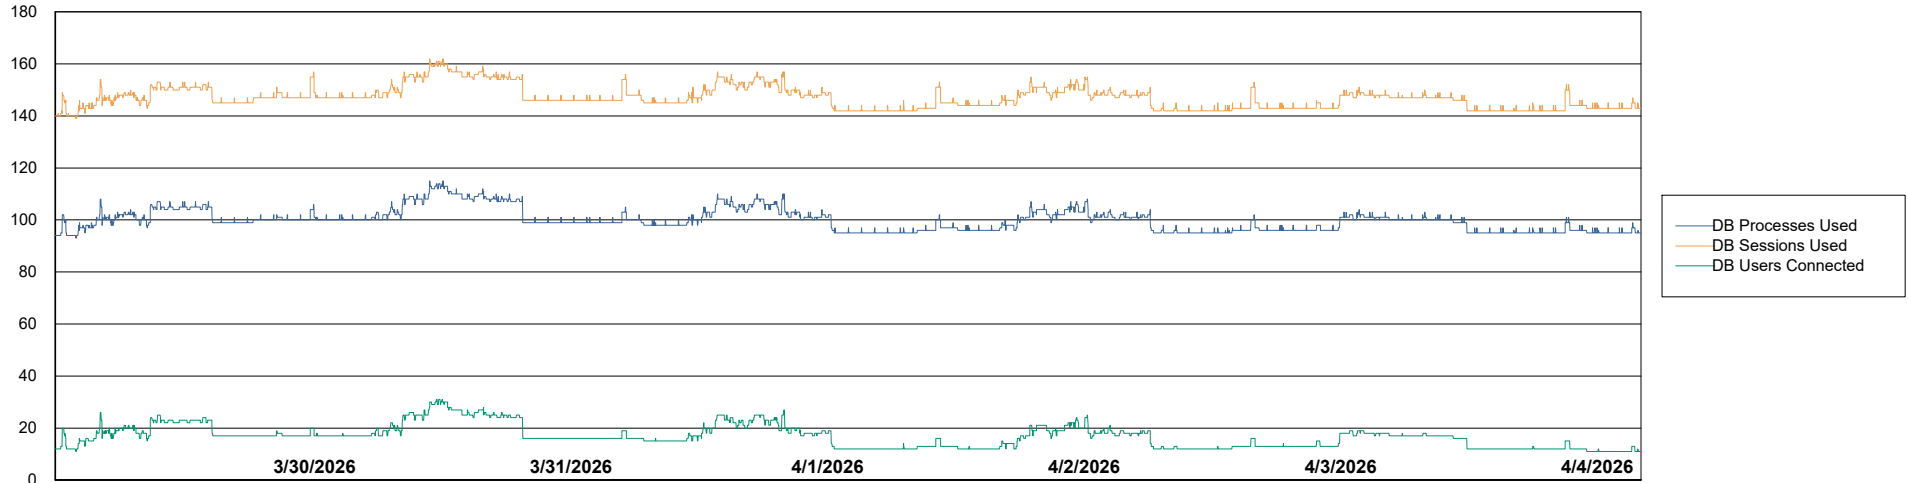

Weekly SLA Customer Report

Customer HUE_Production
Database ID 154

Database Performance HUE_PRD_S-ORABI2024_ABS1

Weekly SLA Customer Report

Customer HUE_Production
Database ID 154

Database Performance HUE_PRD_S-ORAPROD2_ABS1