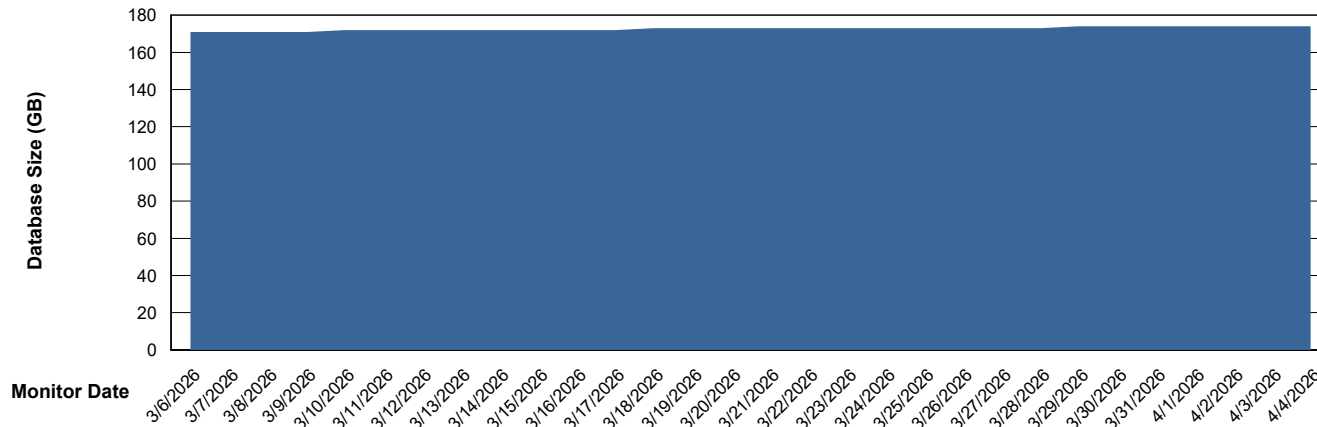

Weekly SLA Customer Report

Customer HUE_Production
Database ID 154

DATABASE SIZE HUE_PRD_S-ORABI2024_ABS1

Database growth over last month

DATABASE SIZE HUE_PRD_S-ORAPROD2_ABS1

Database growth over last month