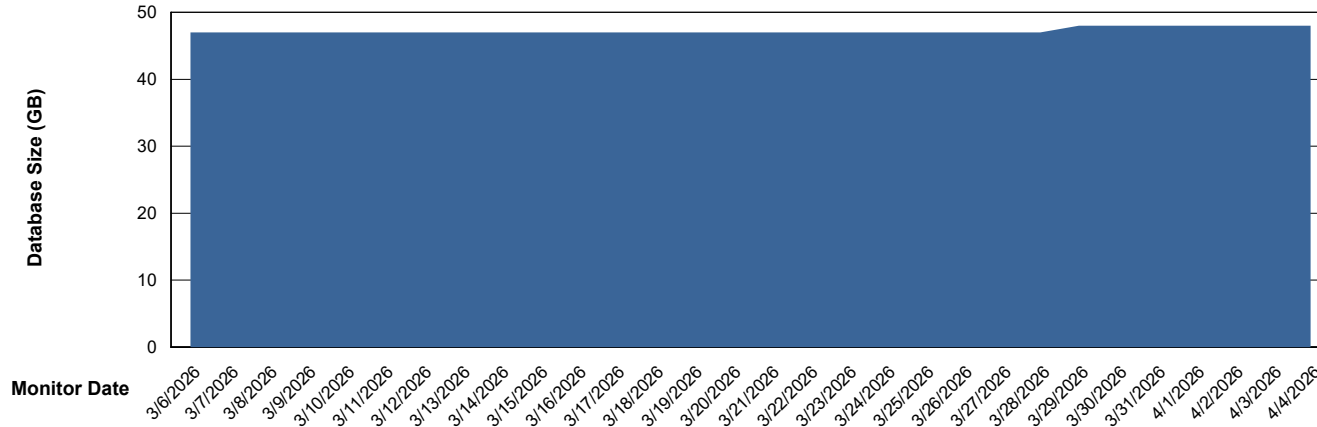

DATABASE SIZE HUE_PRD_S-ORABI2024_ABS1

Database growth over last month