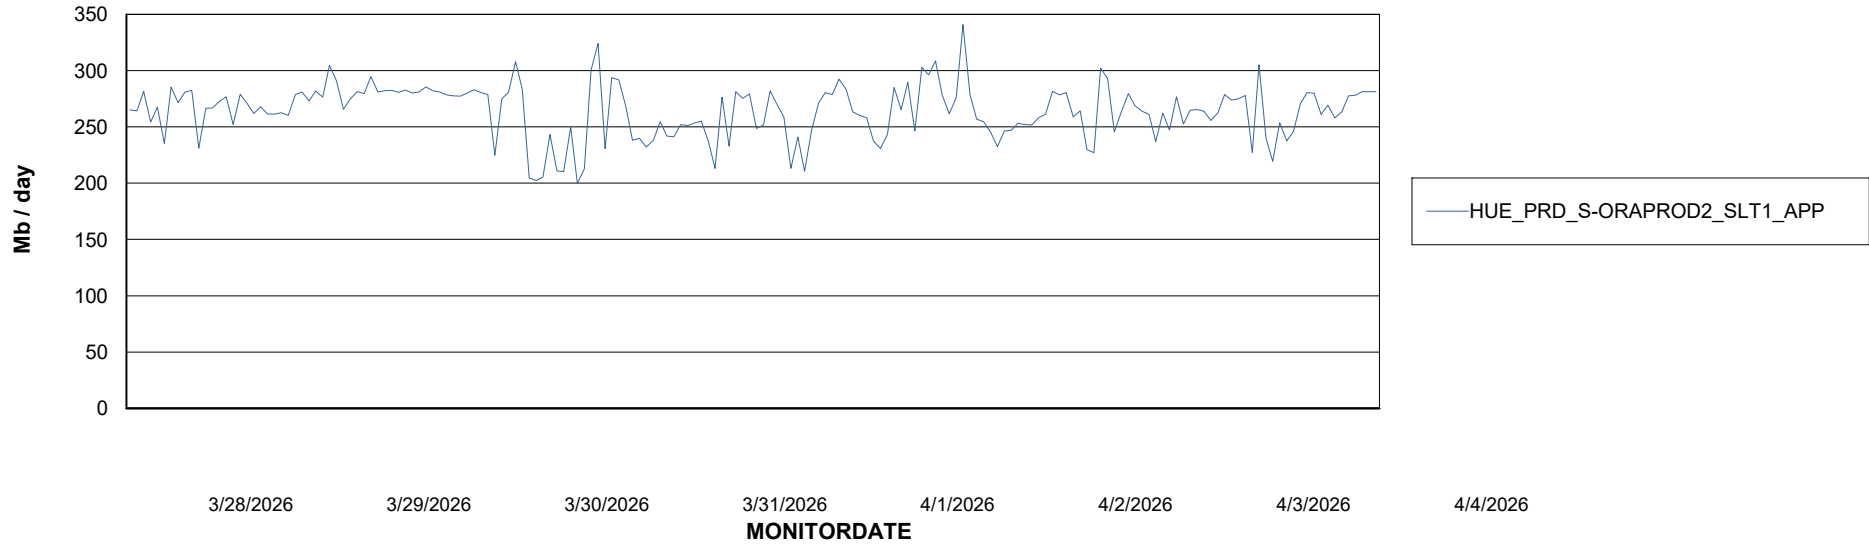

ABSSolute Application Server Services

Avg memory used per ABS Server Service