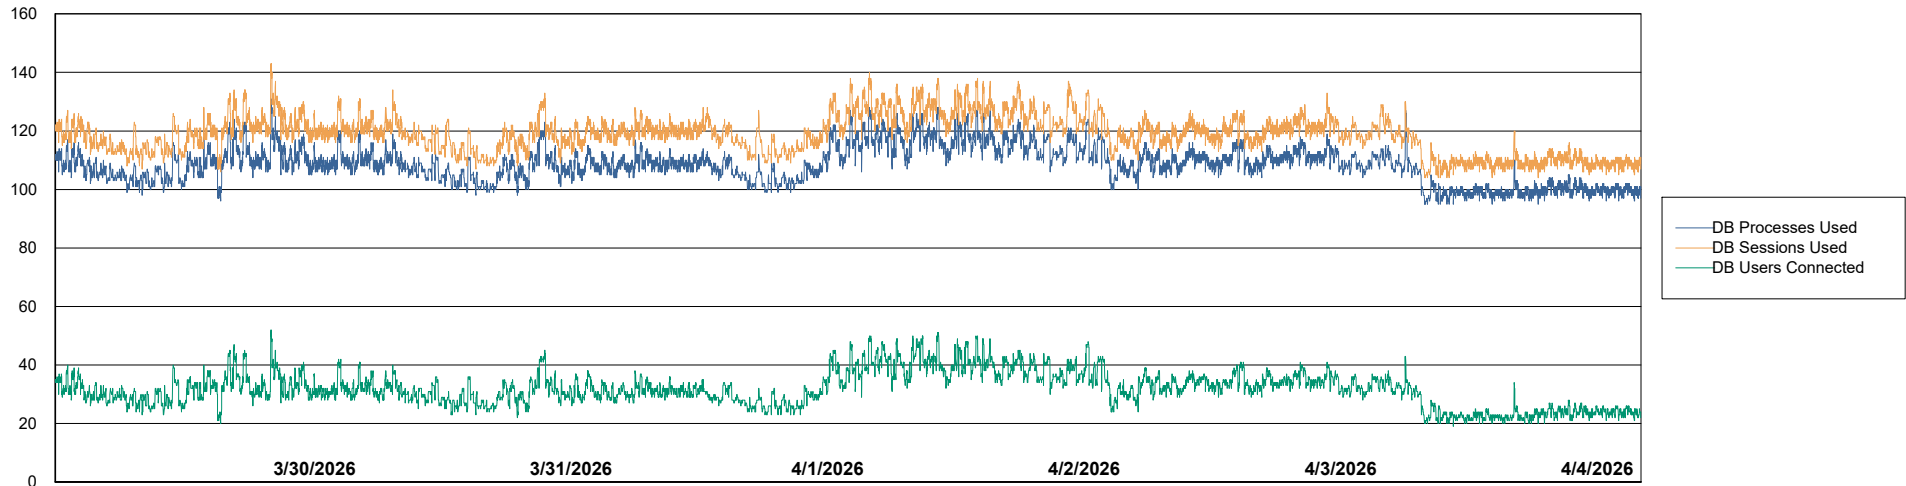

Database Performance GLG_PRD_GLGSPABSBI2_ABS1