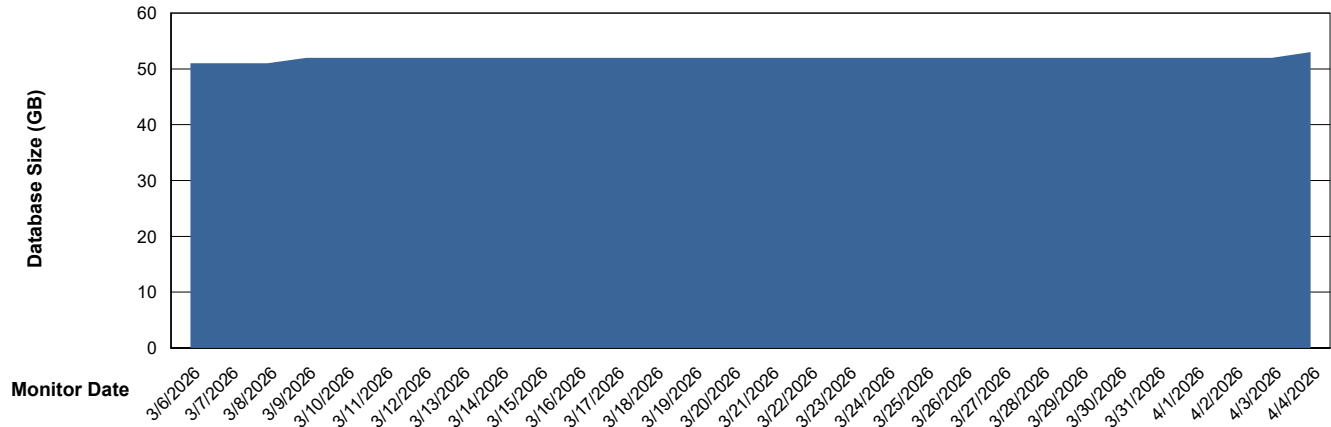

DATABASE SIZE GLG_PRD_GLGSPABSBI2_ABS1

Database growth over last month