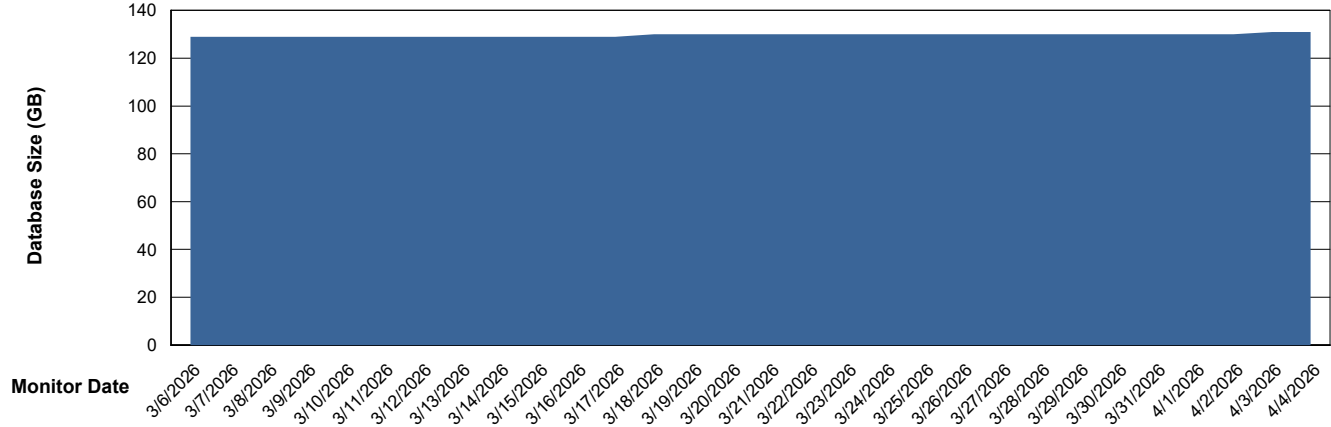

DATABASE SIZE GLG_PRD_GLGSPABSAIO01_ABS1

Database growth over last month