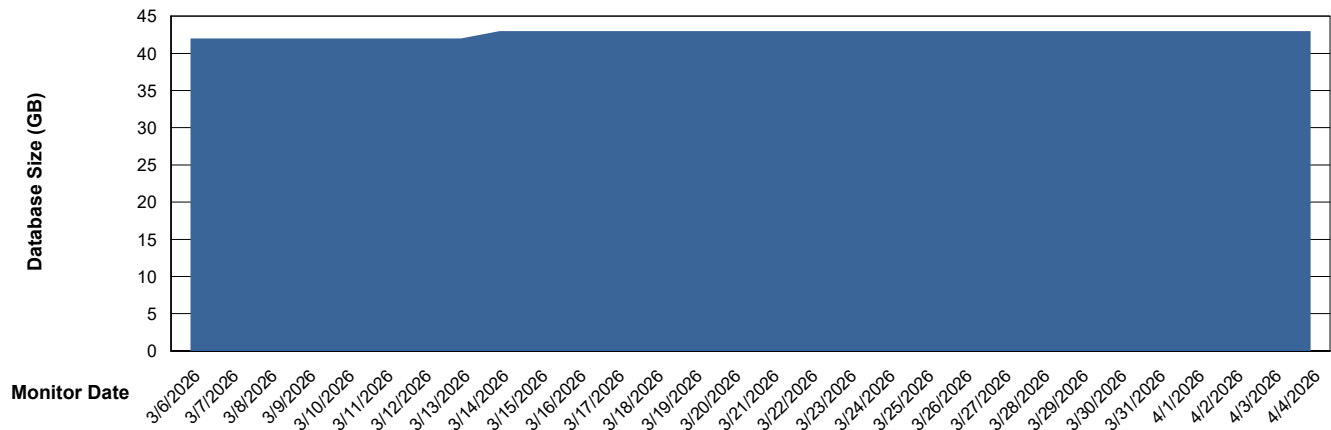

Weekly SLA Customer Report

Customer EUT_Production
Database ID 114

DATABASE SIZE EUT_EUP_PRD_URVINA22T_DB_ABS1

Database growth over last month

DATABASE SIZE EUT_URM_PRD_URVINA26_DB_ABS1

Database growth over last month