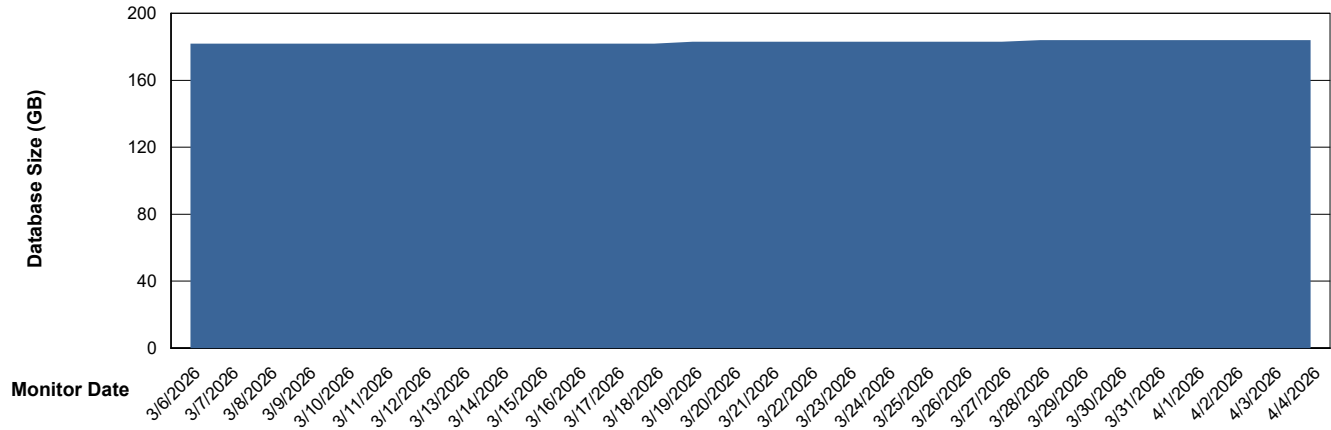

Weekly SLA Customer Report

Customer EUT_Production
Database ID 114

Database Performance EUT_EUP_PRD_URVINA22T_DB_ABS1

Weekly SLA Customer Report

Customer EUT_Production
Database ID 114

Database Performance EUT_URM_PRD_URVINA26_DB_ABS1

Weekly SLA Customer Report

Customer EUT_Production
Database ID 114

DATABASE SIZE EUT_EUP_PRD_URVINA22T_DB_ABS1

Database growth over last month

DATABASE SIZE EUT_URM_PRD_URVINA26_DB_ABS1

Database growth over last month