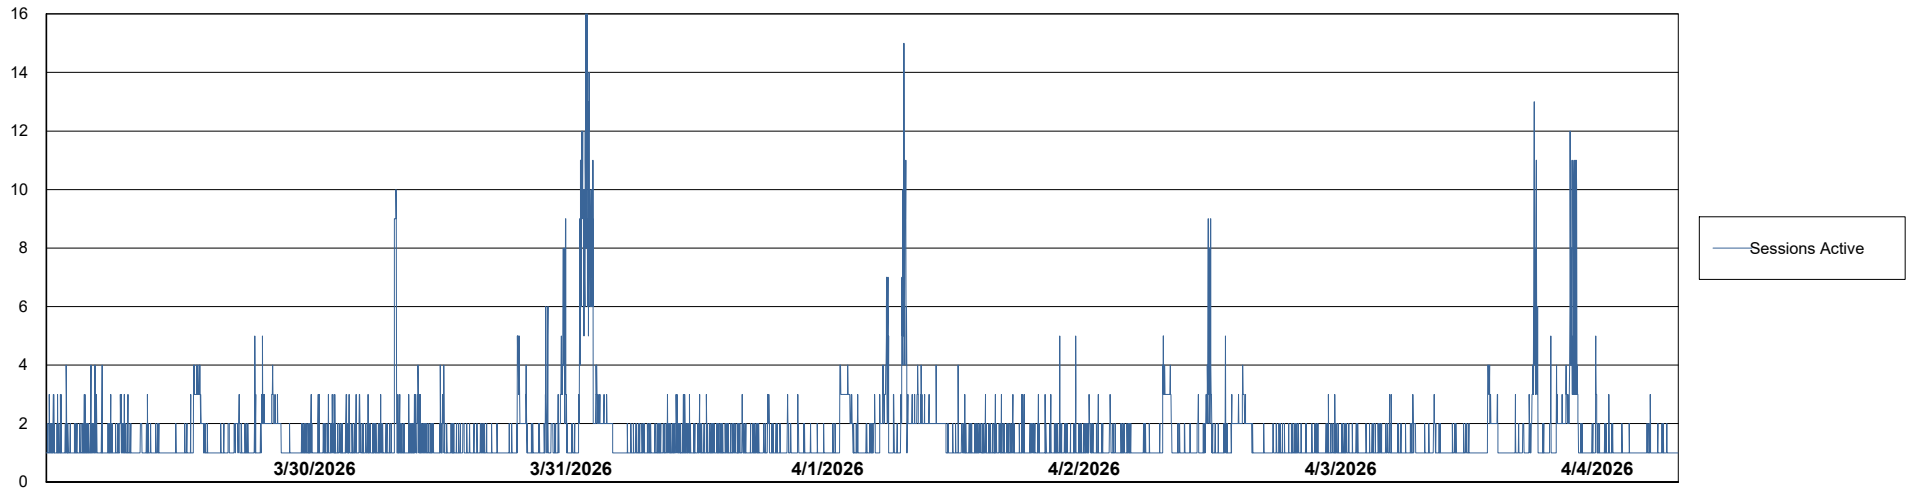

Database Performance ELJ_PRD_FRASEQXPRDDB01_ABS1