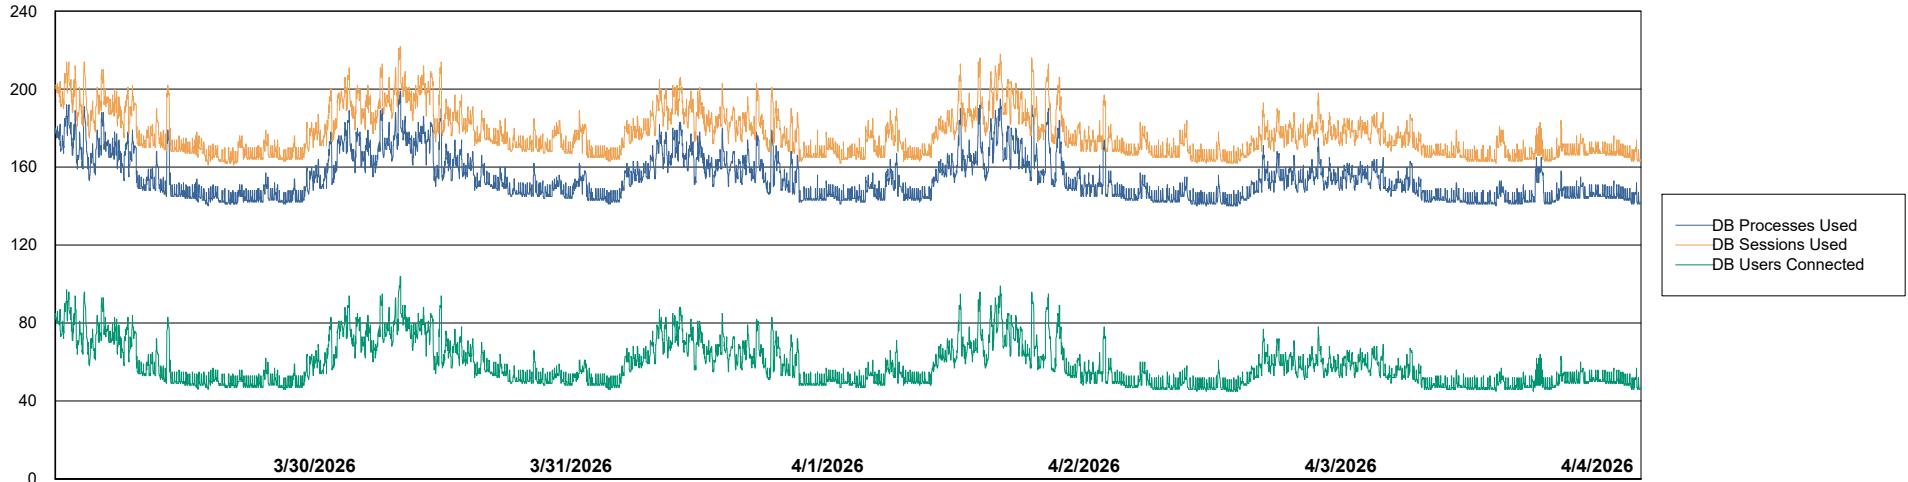

Database Performance ELJ_PRD_FRASEQXPRDDB01_ABS1