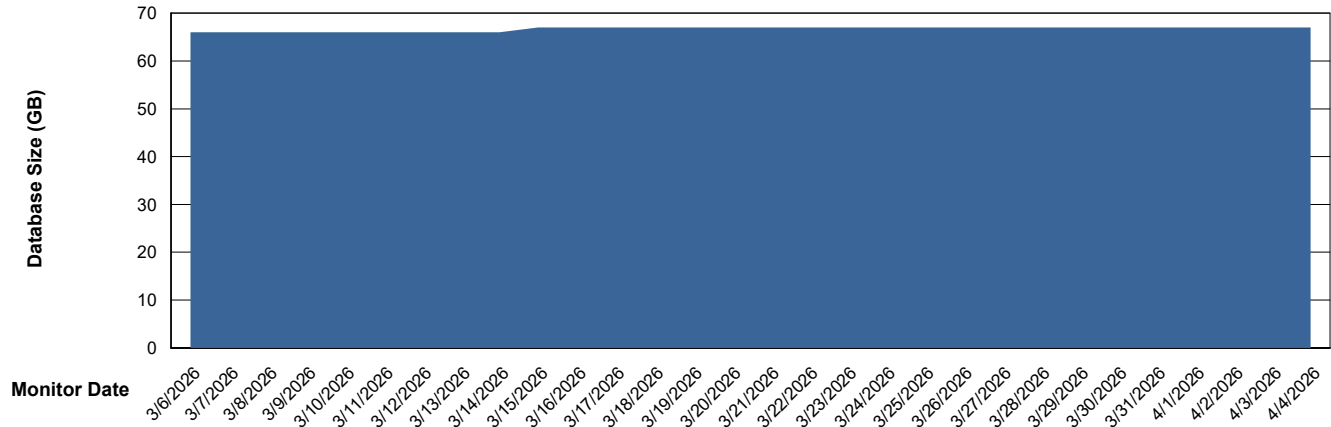

DB Processes Max 1,000
DB Sessions Max 0

Weekly SLA Customer Report

Customer ELJ Production
Database ID 72

Database Performance ELJ_PRD_FRASEQXPRDDB03_ABS1

Weekly SLA Customer Report

Customer ELJ Production
Database ID 72

DATABASE SIZE ELJ_PRD_FRASEQXPRDDB01_ABS1

Database growth over last month

DATABASE SIZE ELJ_PRD_FRASEQXPRDDB03_ABS1

Database growth over last month

Weekly SLA Customer Report

Customer ELJ Production
 Database ID 72