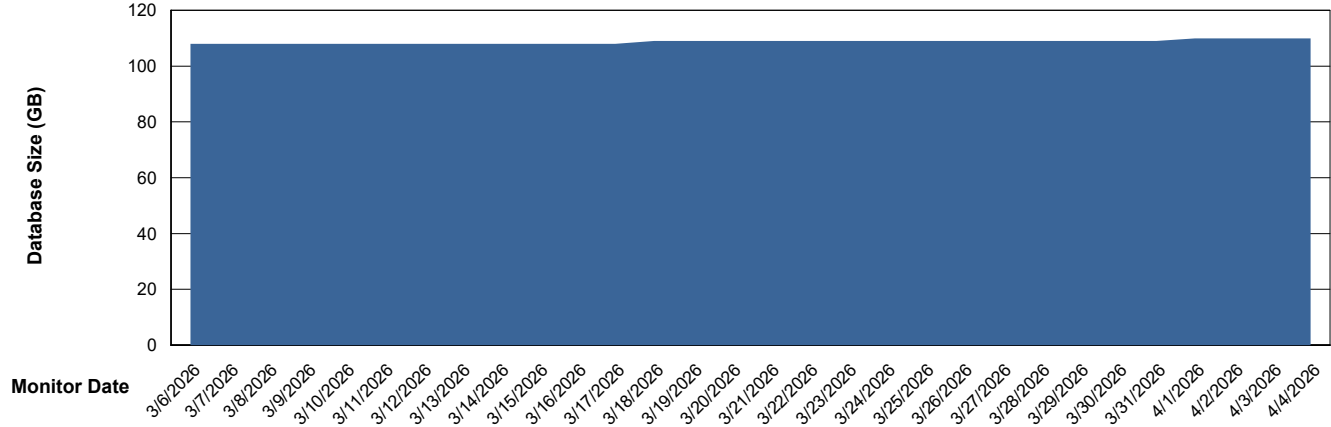

DB Processes Max 1,000
DB Sessions Max 0

Weekly SLA Customer Report

Customer ELJ Production
Database ID 72

Database Performance ELJ_PRD_FRASEQXPRDDB03_ABS1

Weekly SLA Customer Report

Customer ELJ Production
Database ID 72

DATABASE SIZE ELJ_PRD_FRASEQXPRDDB01_ABS1

Database growth over last month

DATABASE SIZE ELJ_PRD_FRASEQXPRDDB03_ABS1

Database growth over last month

Weekly SLA Customer Report

Customer ELJ Production
 Database ID 72