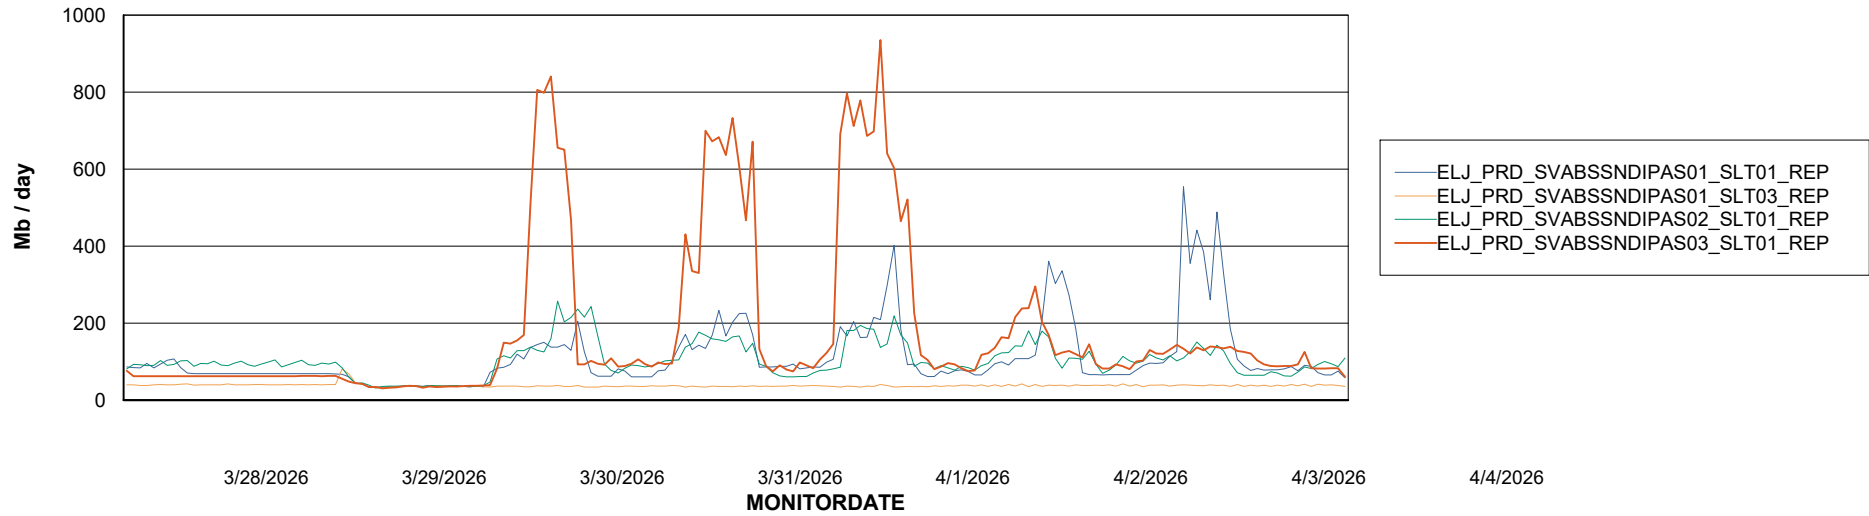

Avg memory used per ABS Server Service

Avg users per day per ABS server

Weekly SLA Customer Report

Customer ELJ Production
Database ID 72

ABSSolute Application ReportServer Services

Avg memory used per ReportServer Service