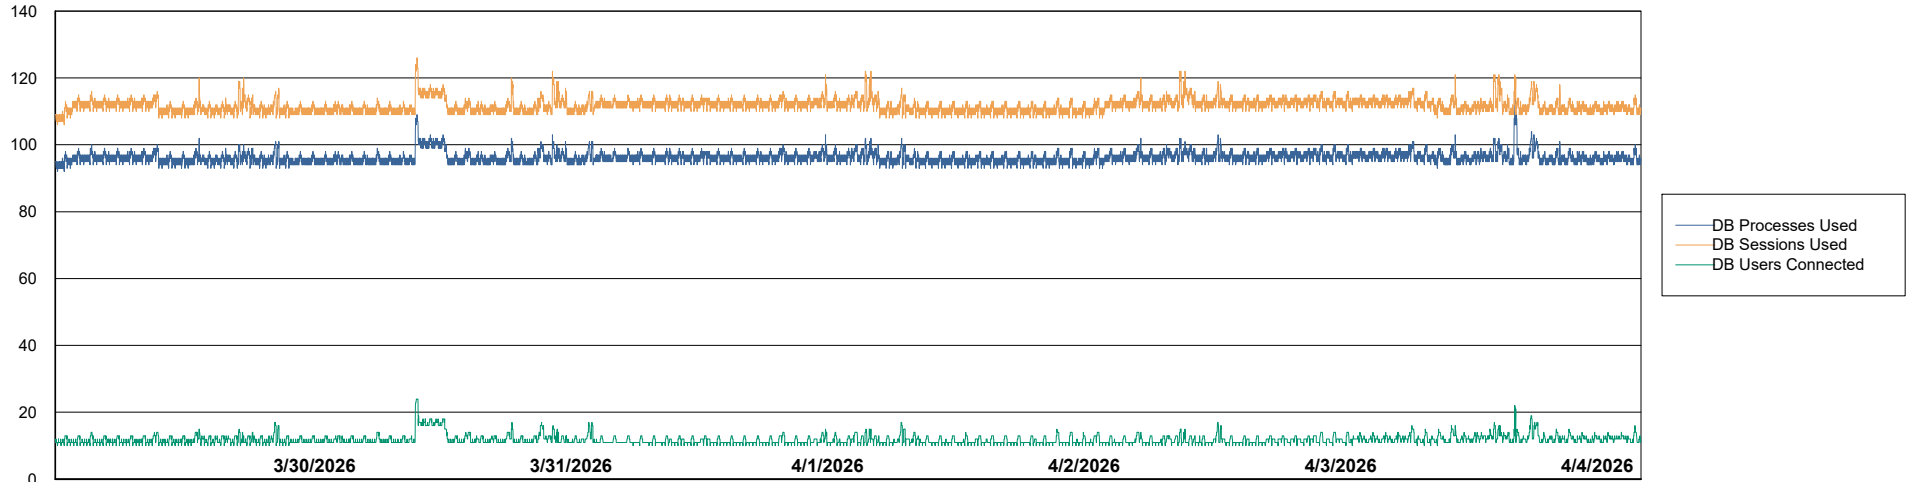

DB Processes Max 1,000
DB Sessions Max 0

Weekly SLA Customer Report

Customer ELJ Production
Database ID 72

Database Performance ELJ_PRD_FRASEQXPRDDB03_ABS1

Weekly SLA Customer Report

Customer ELJ Production
Database ID 72