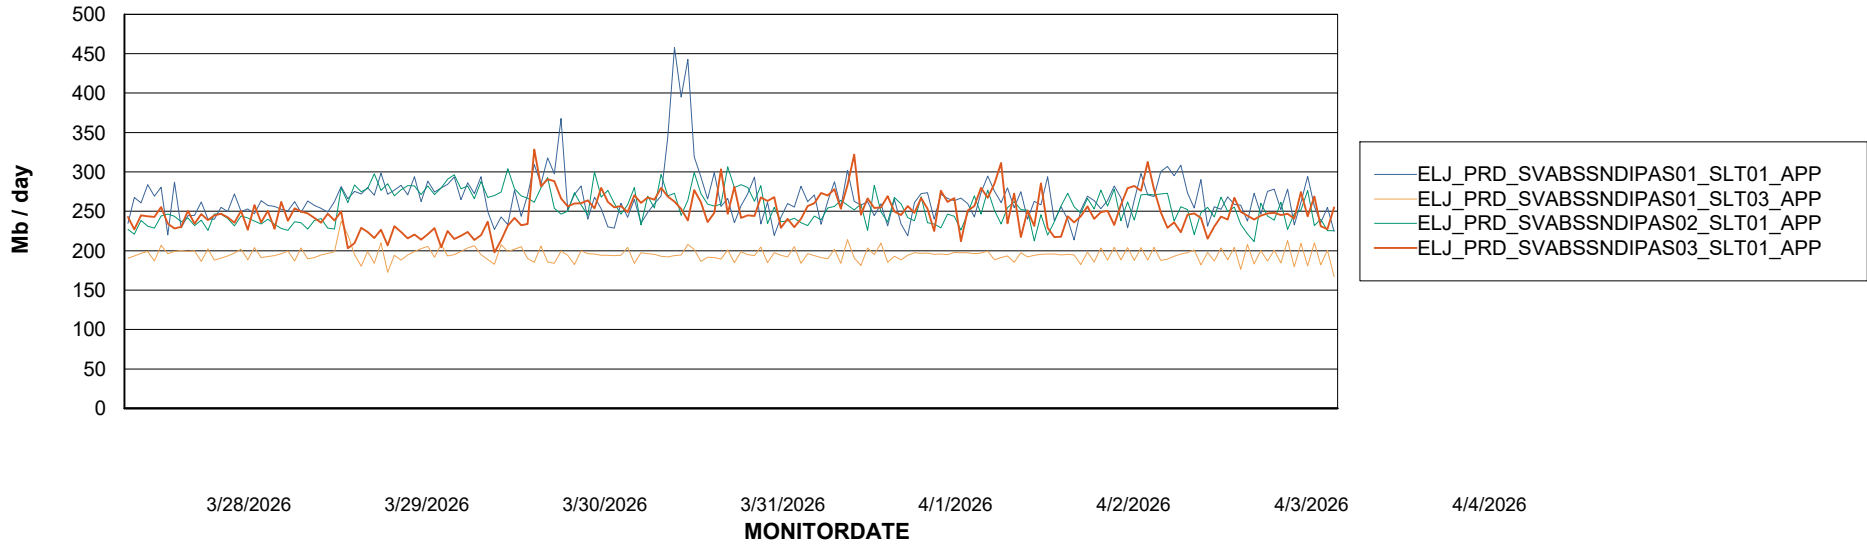

ABSSolute Application Server Services

Avg memory used per ABS Server Service