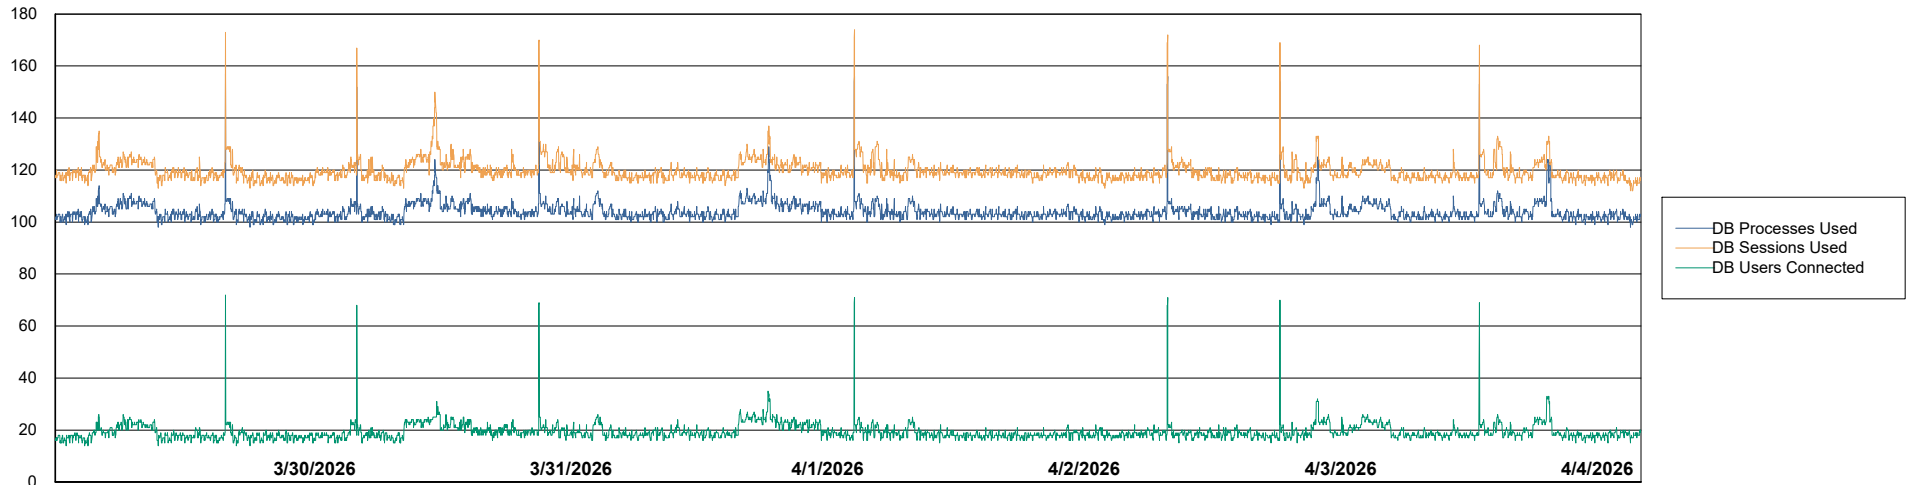

Weekly SLA Customer Report

Customer ELI_Production
Database ID 62

Database Performance ELI_PRD_FRASEQXPRDDB04-BI_ABS1

Weekly SLA Customer Report

Customer ELI_Production
Database ID 62

Database Performance ELI_PRD_FRASEQXPRDDB05-OAS_ABS1