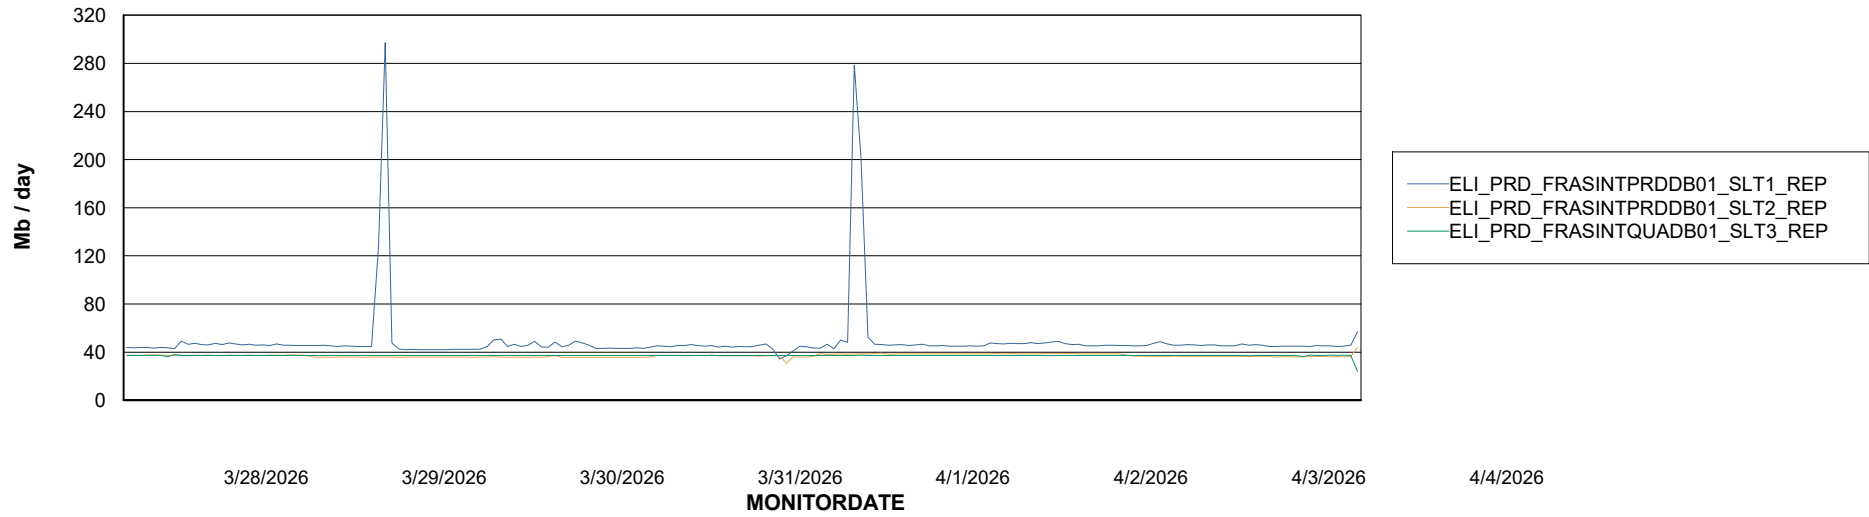

Avg memory used per ABS Server Service

Avg users per day per ABS server

Weekly SLA Customer Report

Customer ELI_Production
Database ID 62

ABSSolute Application ReportServer Services

Avg memory used per ReportServer Service