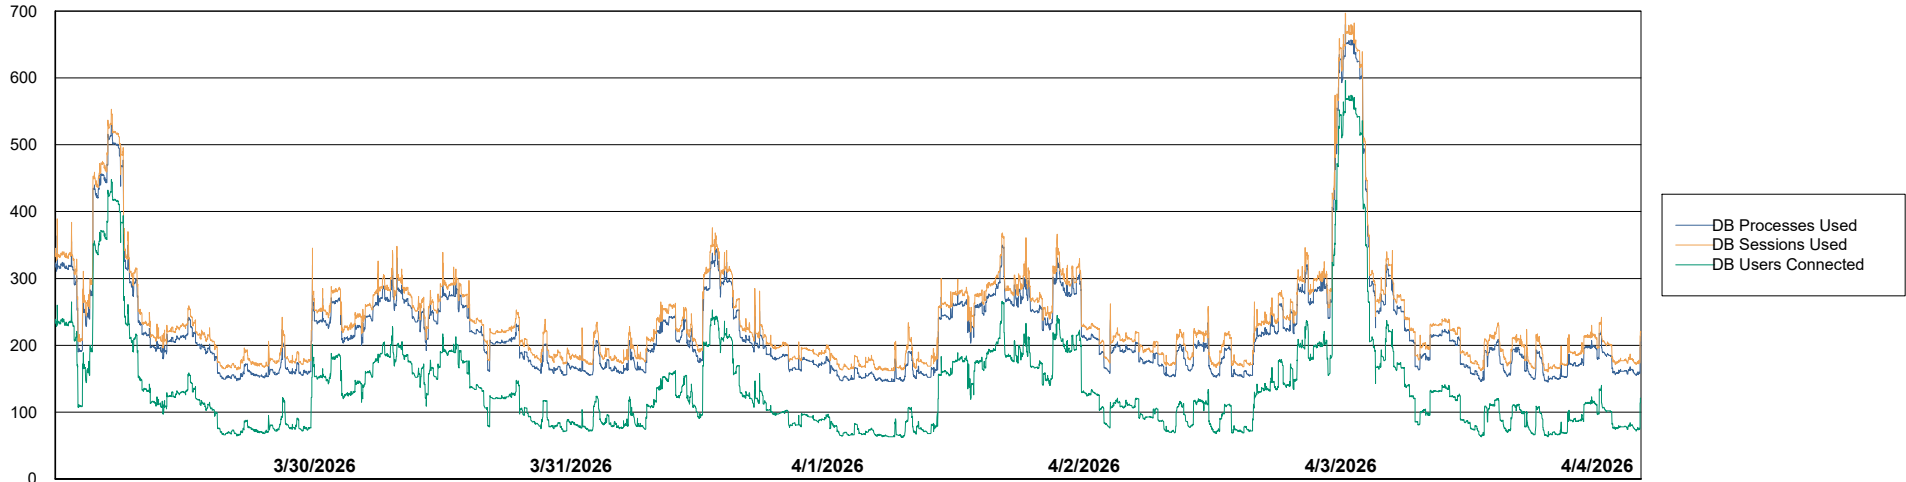

Database Performance ELI_PRD_FRASINTPRDDB01_ABS1