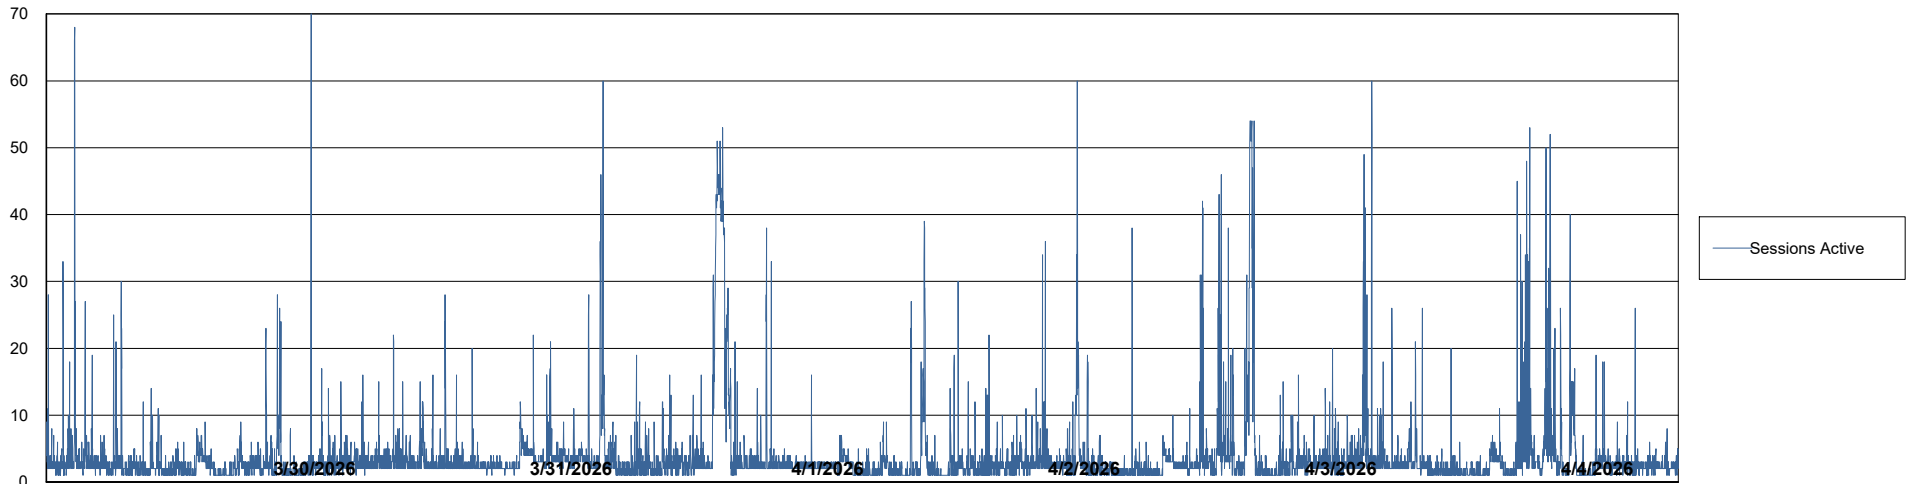

Database Performance ELI_PRD_FRASINTPRDDB01_ABS1