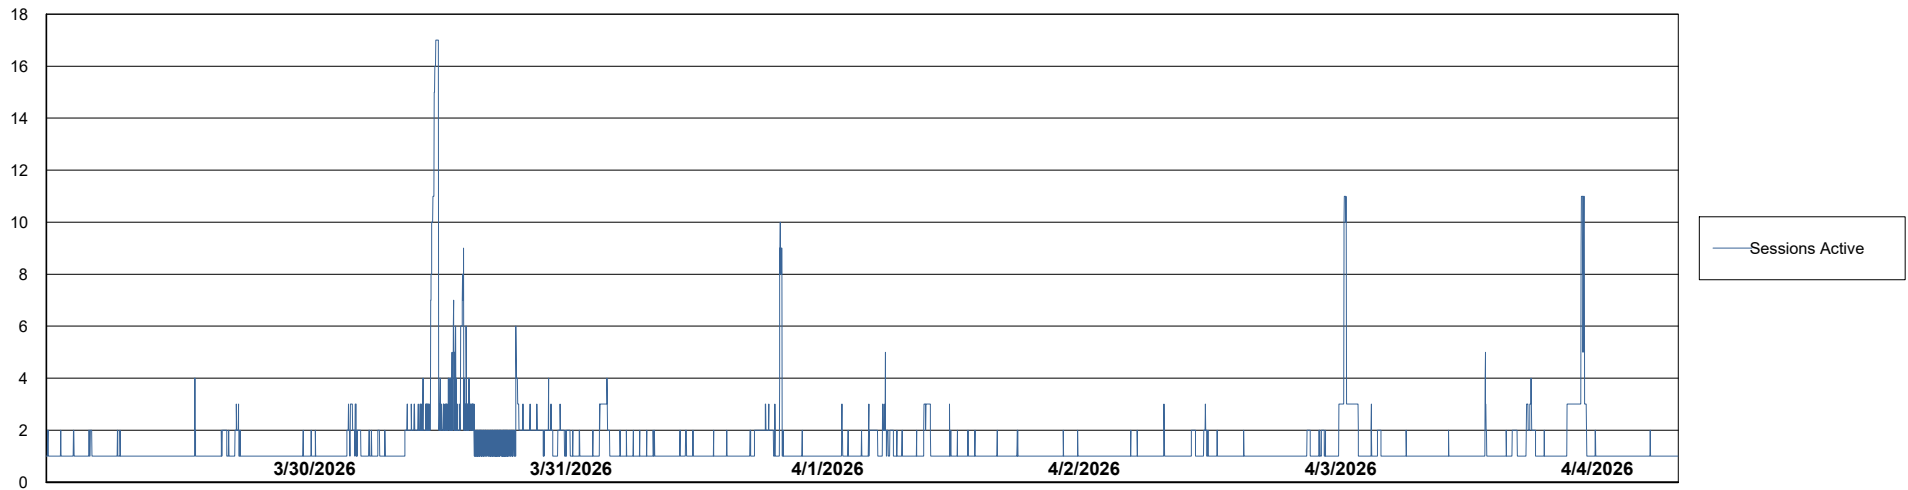

Weekly SLA Customer Report

Customer ELI_Production
Database ID 62

Database Performance ELI_PRD_FRASEQXPRDDB04-BI_ABS1

Weekly SLA Customer Report

Customer ELI_Production
Database ID 62

Database Performance ELI_PRD_FRASEQXPRDDB05-OAS_ABS1