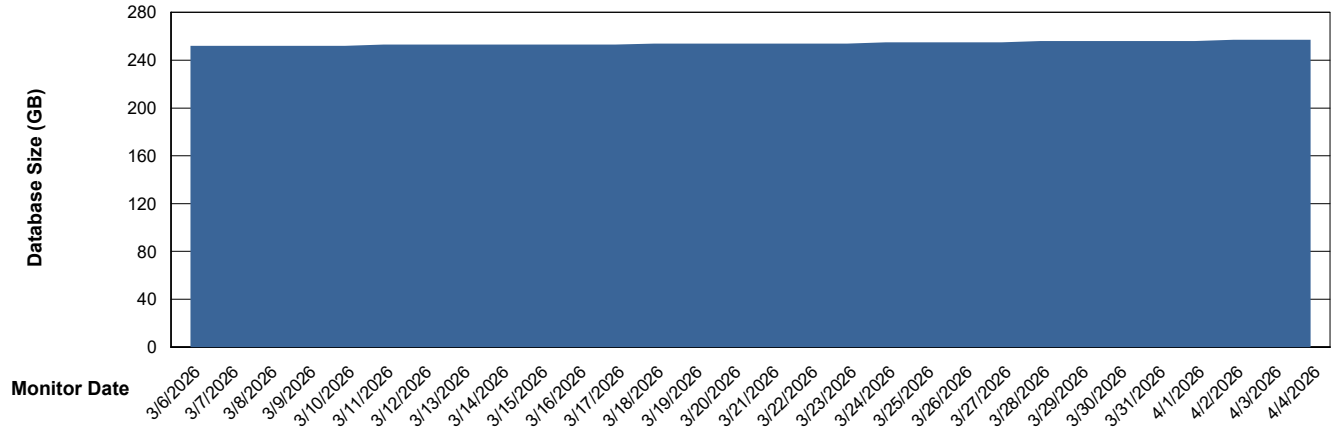

DB Processes Max 1,000

Weekly SLA Customer Report

Customer ELI_Production
Database ID 62

DATABASE SIZE ELI_PRD_FRASEQXPRDDB04-BI_ABS1

Database growth over last month

DATABASE SIZE ELI_PRD_FRASEQXPRDDB05-OAS_ABS1

Database growth over last month

Weekly SLA Customer Report

Customer ELI_Production
Database ID 62

DATABASE SIZE ELI_PRD_FRASINTPRDDB01_ABS1

Database growth over last month

Weekly SLA Customer Report

Customer ELI_Production
 Database ID 62