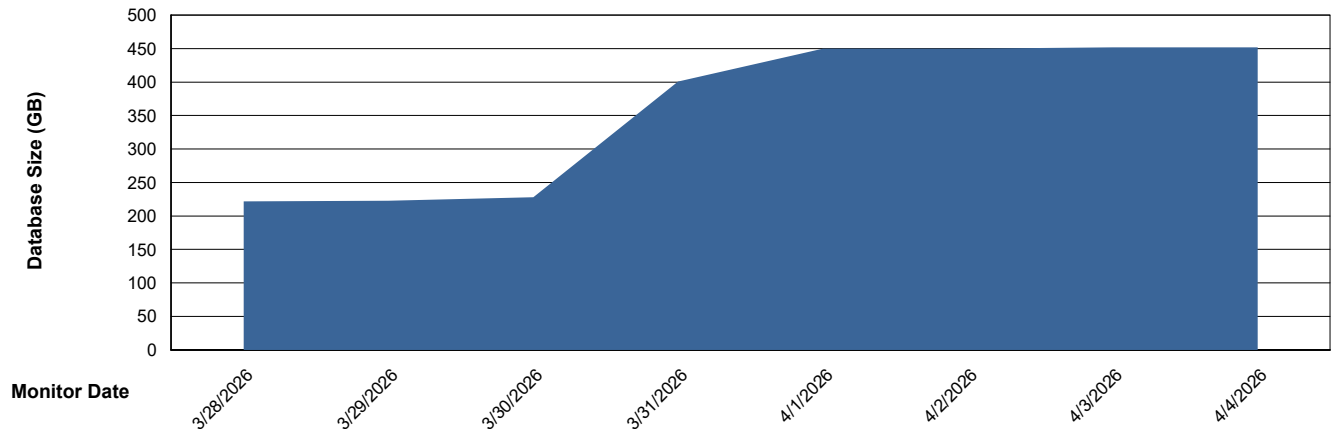

DATABASE SIZE ELI_PRD_FRASEQXPRDDB05-OAS_ABS1

Database growth over last month