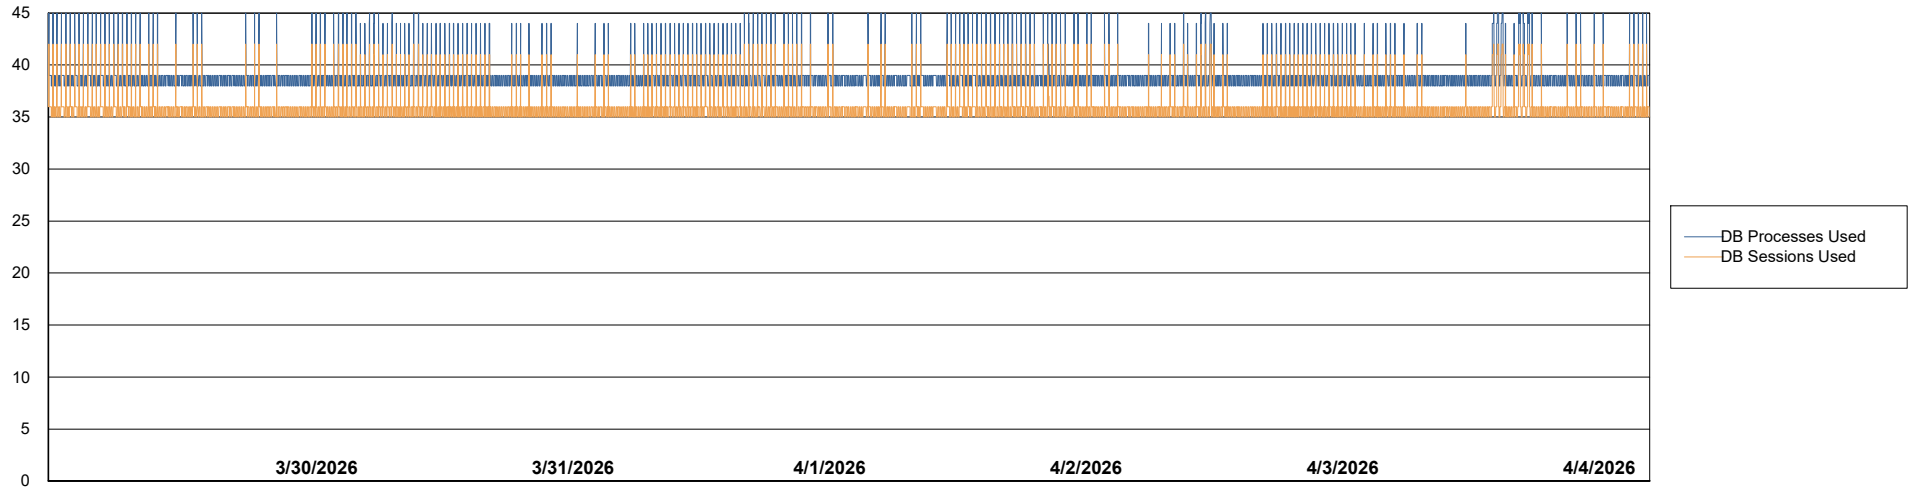

Database Performance ELI_PRD_FRASINTQUADB01_HSBABS1

DB Processes Max 1,000