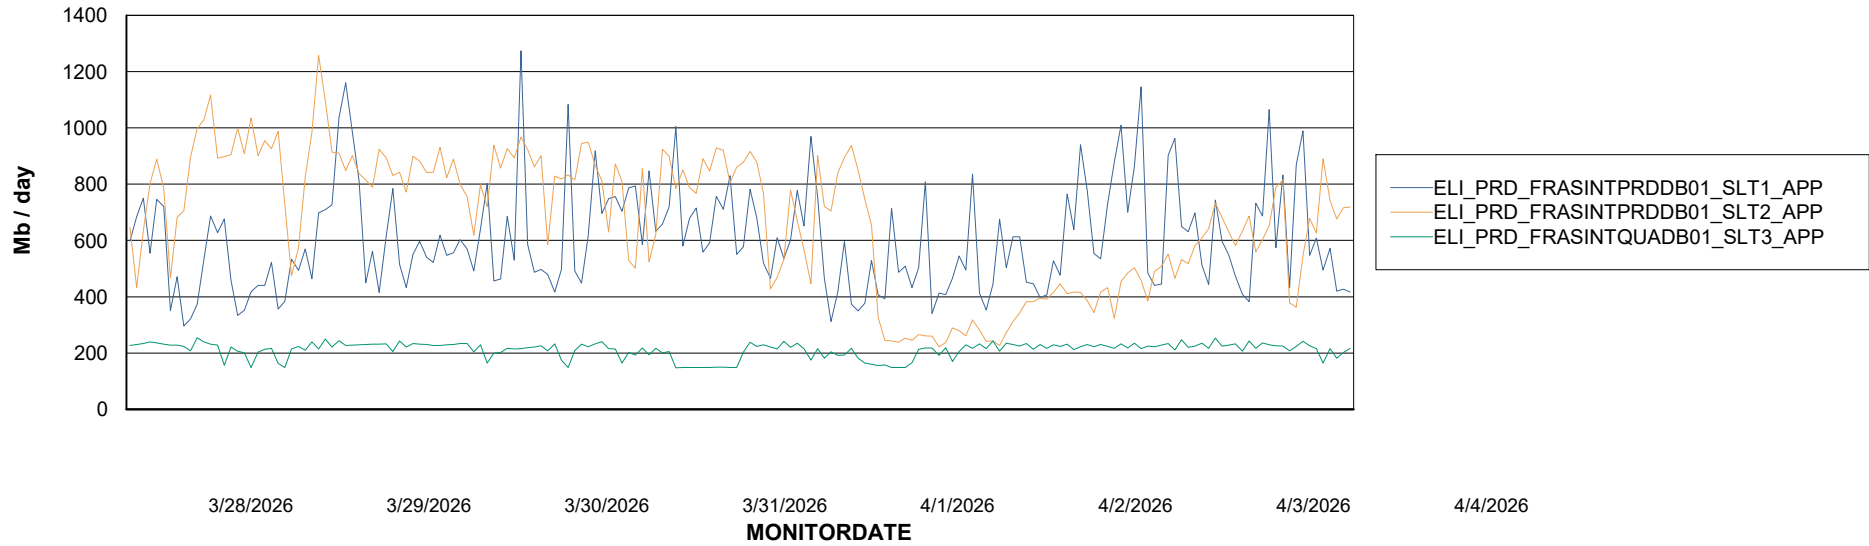

ABSSolute Application Server Services

Avg memory used per ABS Server Service