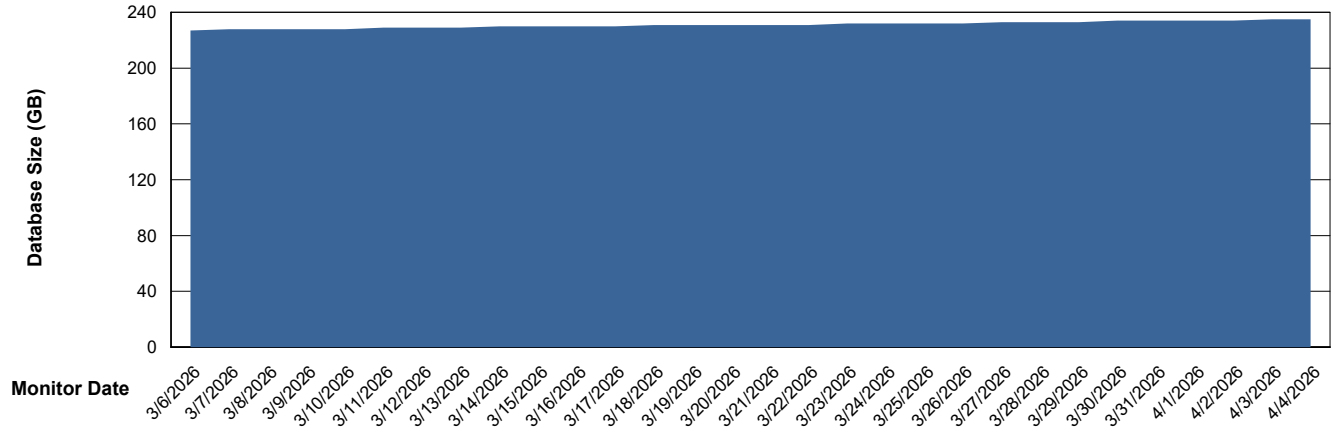

Database growth over last month

Weekly SLA Customer Report

Customer ELI_Production
Database ID 62

DATABASE SIZE ELI_PRD_FRASINTPRDDB01_ABS1

Database growth over last month

Weekly SLA Customer Report

Customer ELI_Production
 Database ID 62