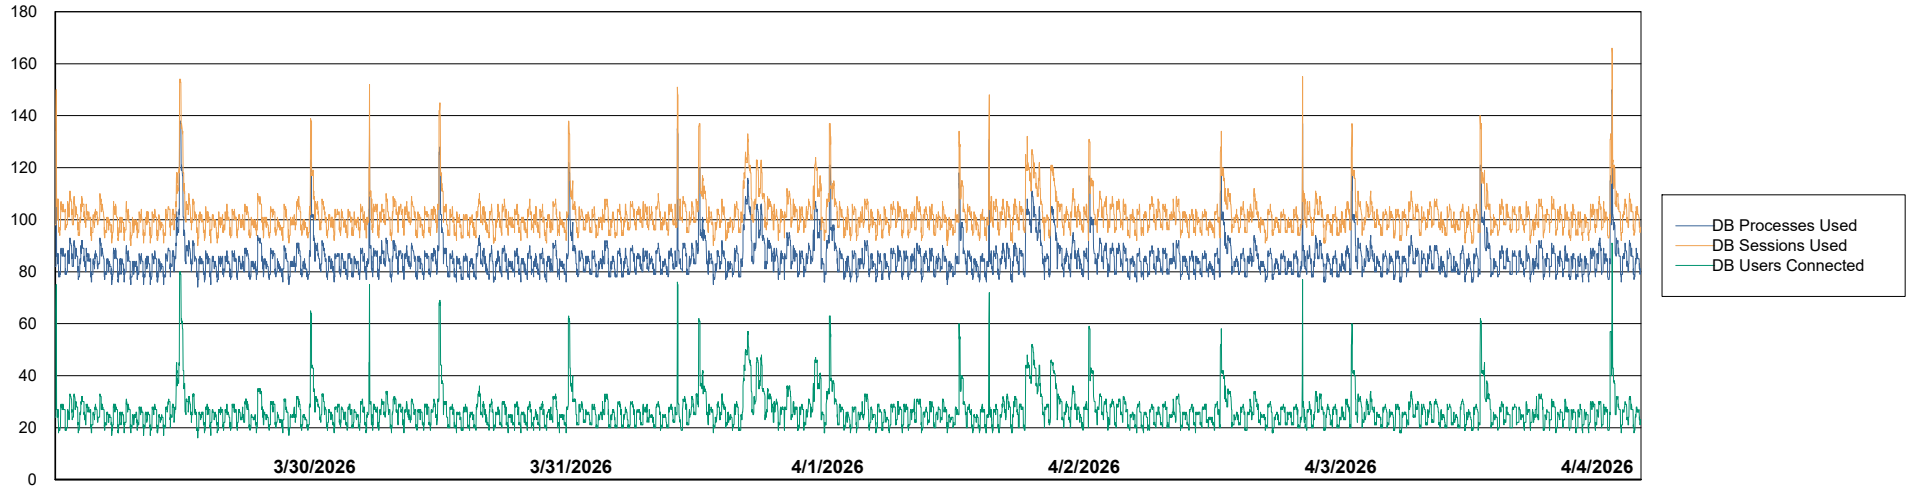

Database Performance ECT-BI-TOR_ABS1