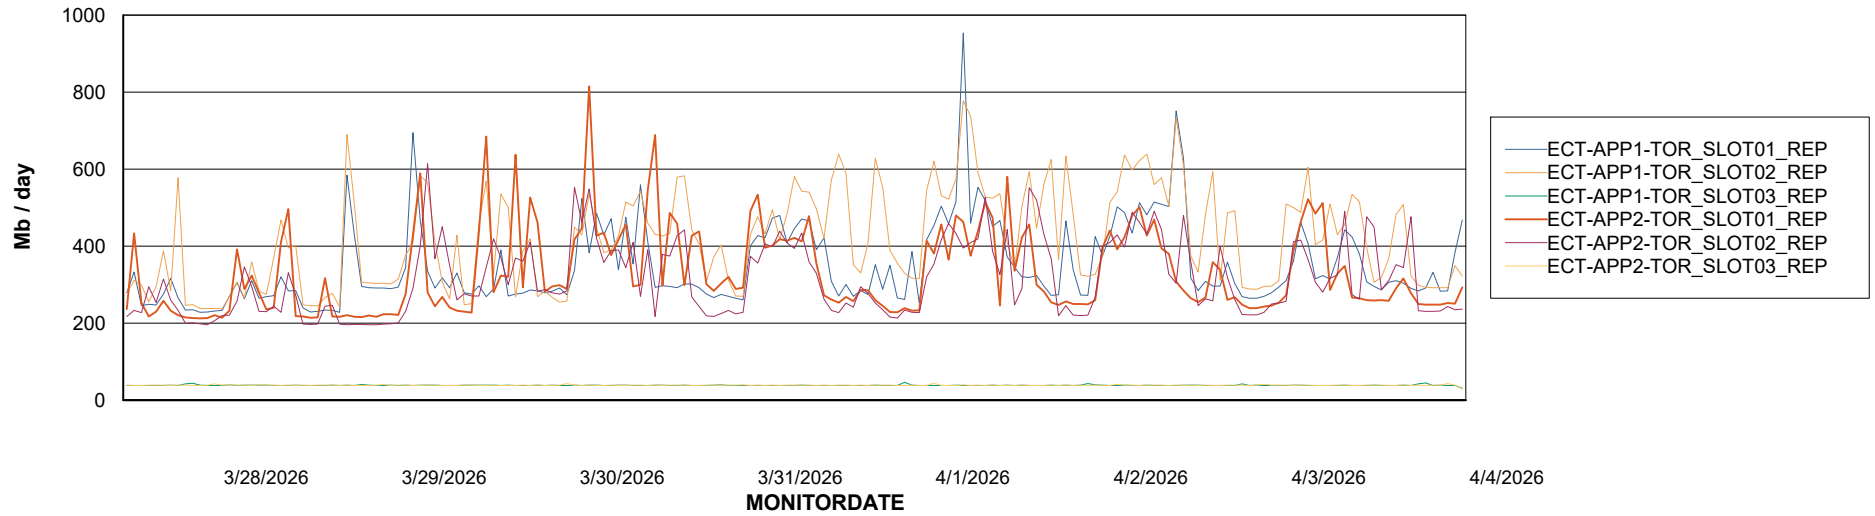

ABSSolute Application ReportServer Services

Avg memory used per ReportServer Service