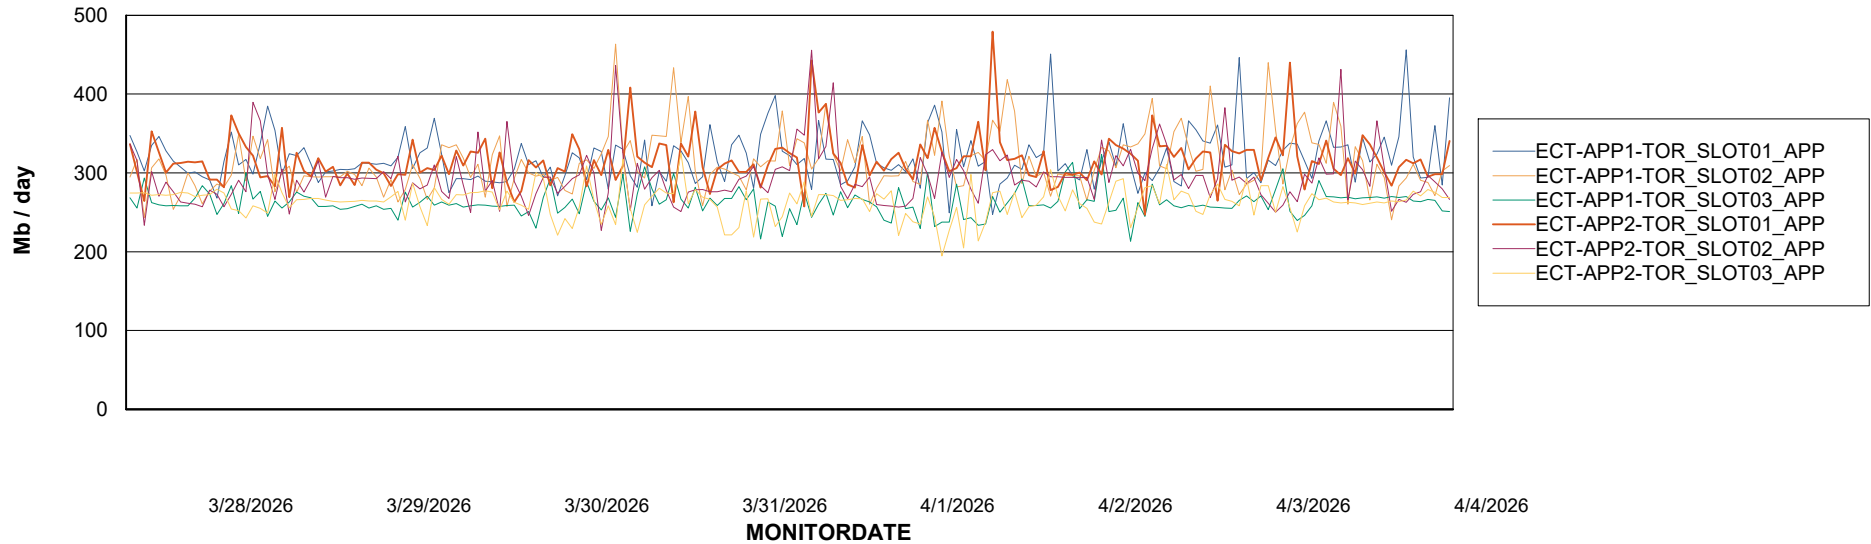

ABSSolute Application Server Services

Avg memory used per ABS Server Service