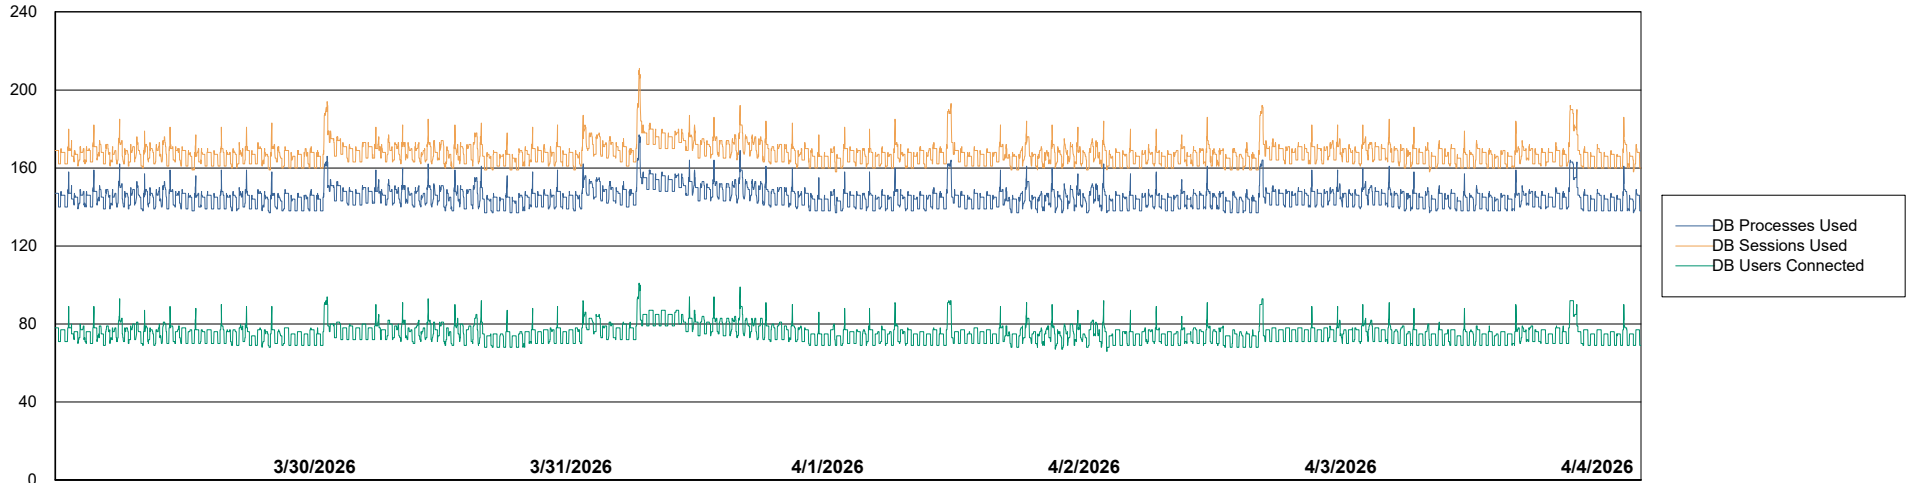

Database Performance ECT-DBS1-TOR_PROD_ABS1