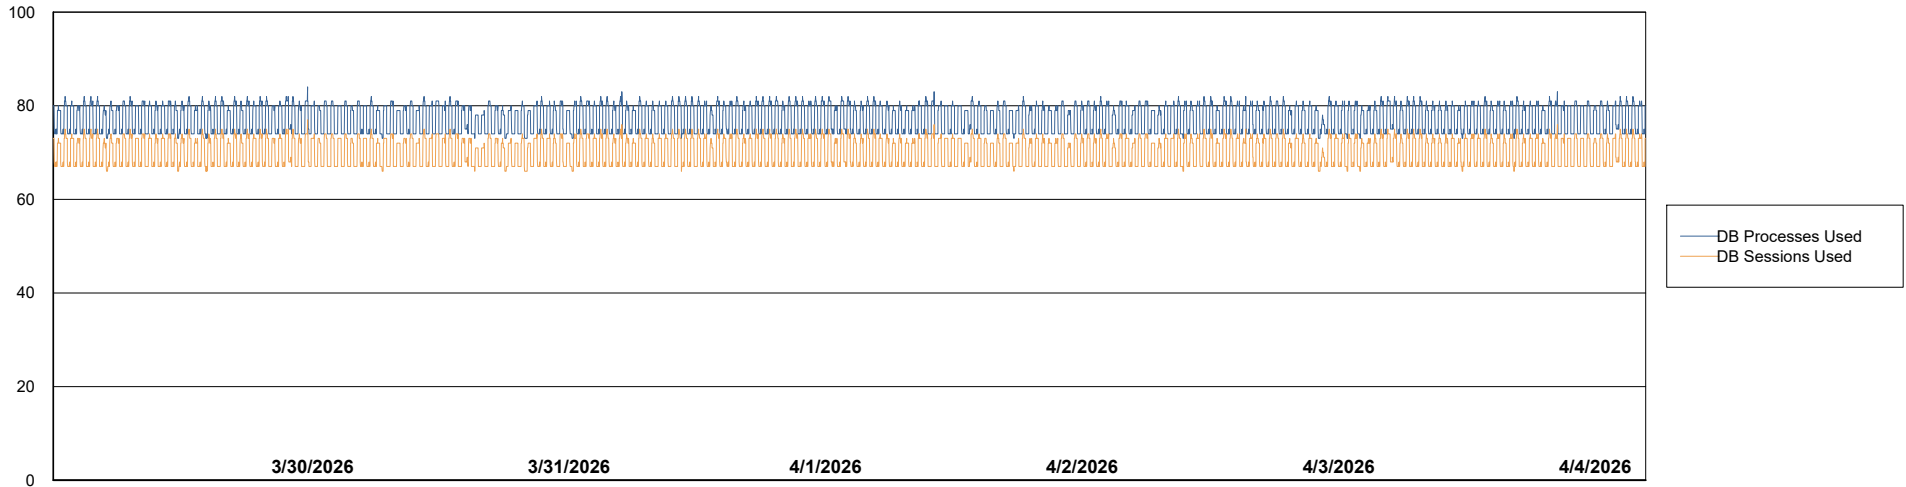

# Weekly SLA Customer Report

Customer ECT OCI TOR Production  
Database ID 219

Database Performance ECT-DBS2-TOR\_PROD\_HSBABS1

DB Processes Max 1,000  
DB Processes Max 0  
DB Processes Max 4