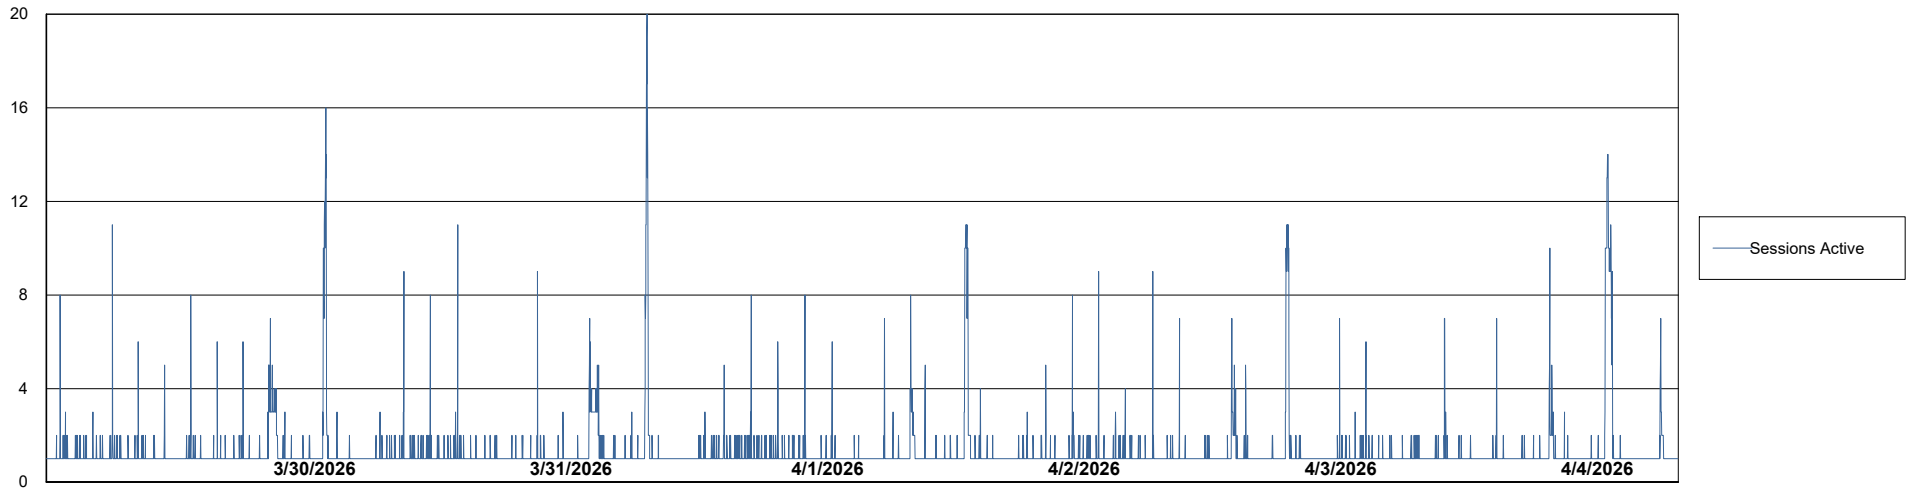

Database Performance ECT-DBS1-TOR_PROD_ABS1