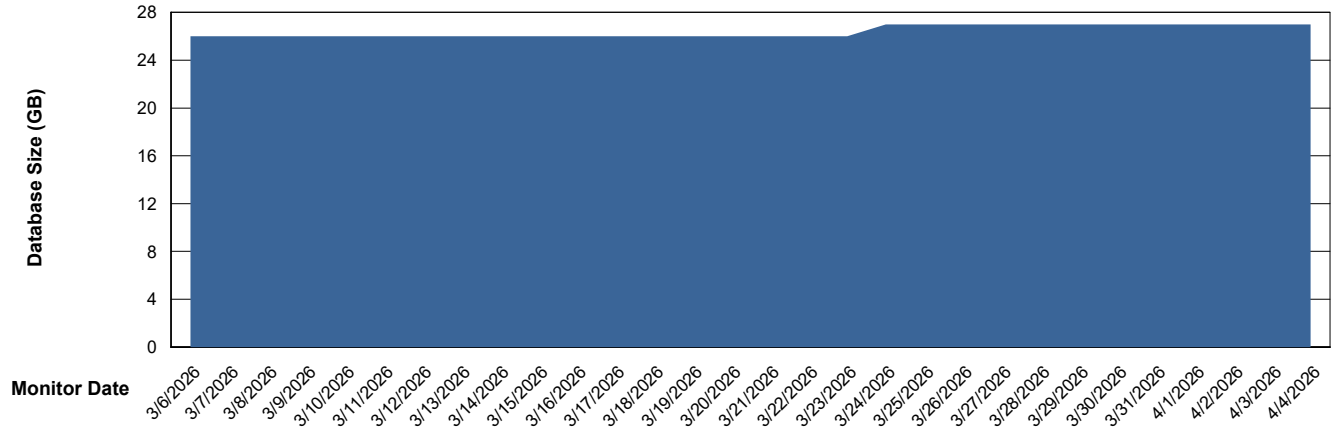

DATABASE SIZE ECT-BI-TOR_ABS1

Database growth over last month