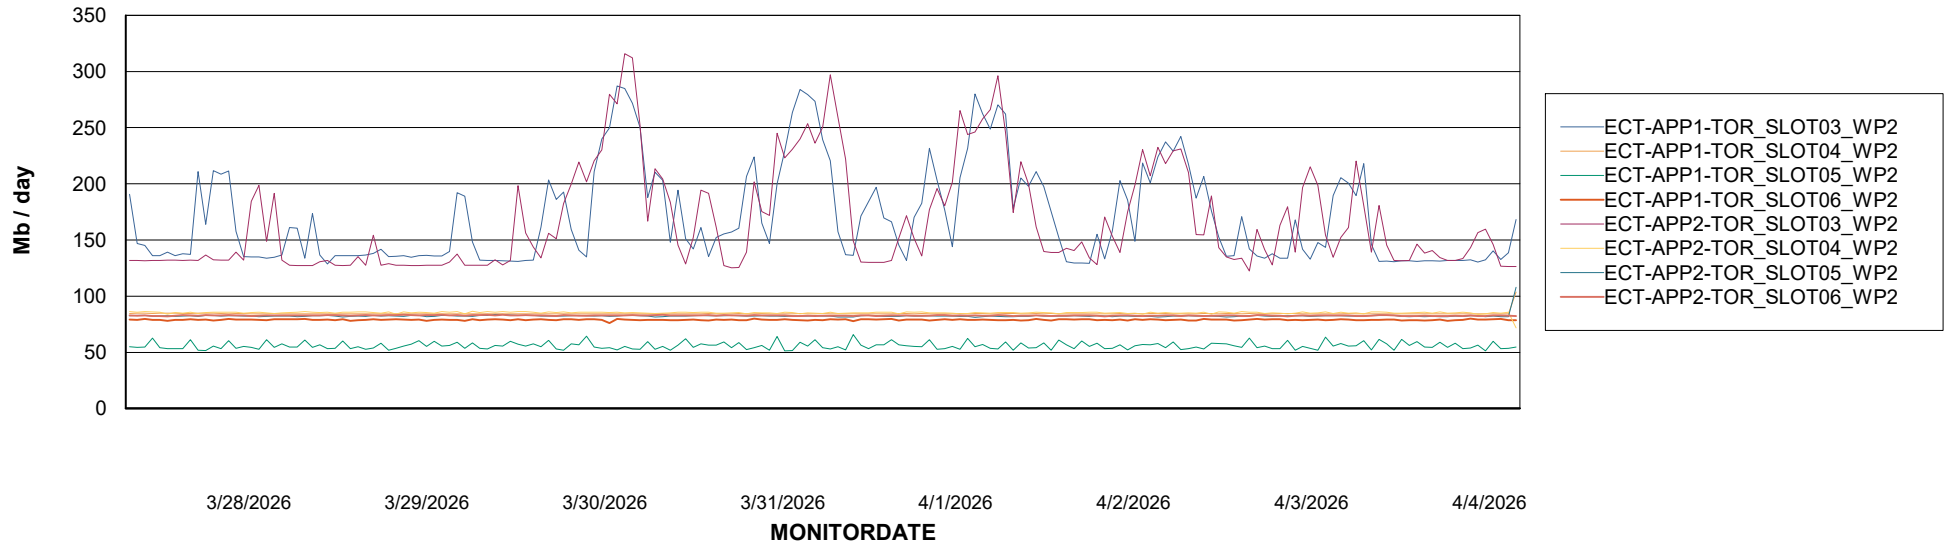

ABSSolute Web Component Services

Avg memory used per ABS Web component