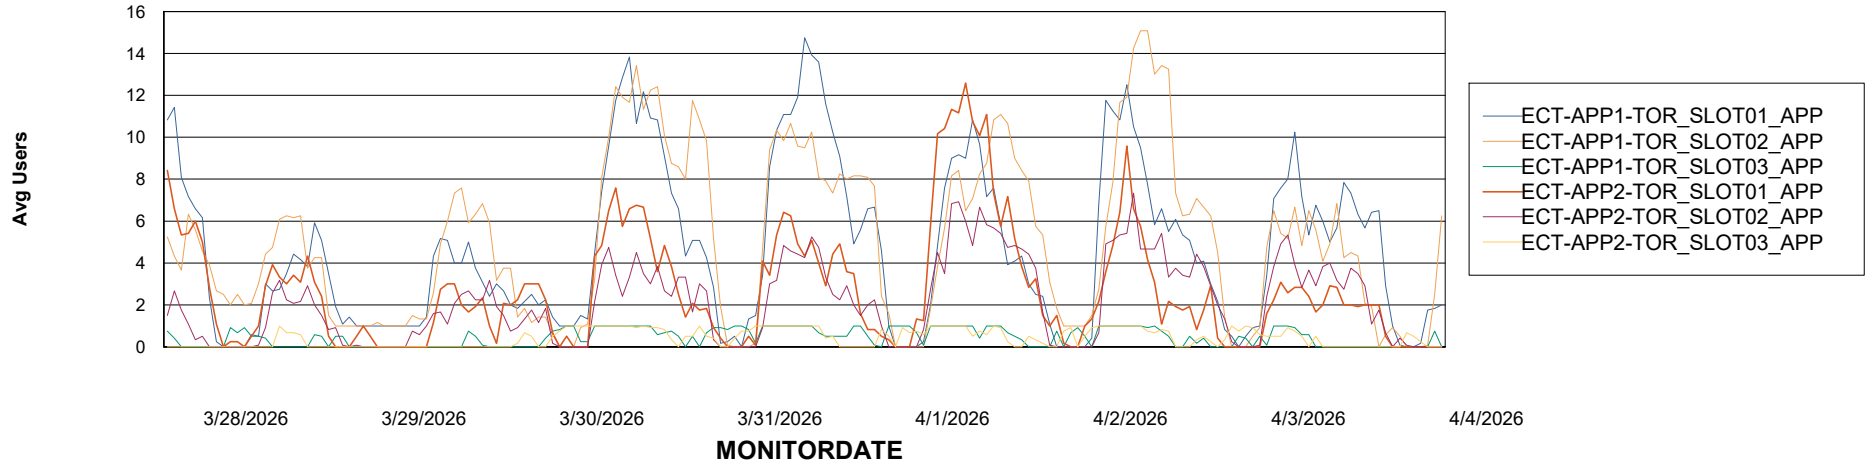

Avg users per day per ABS server