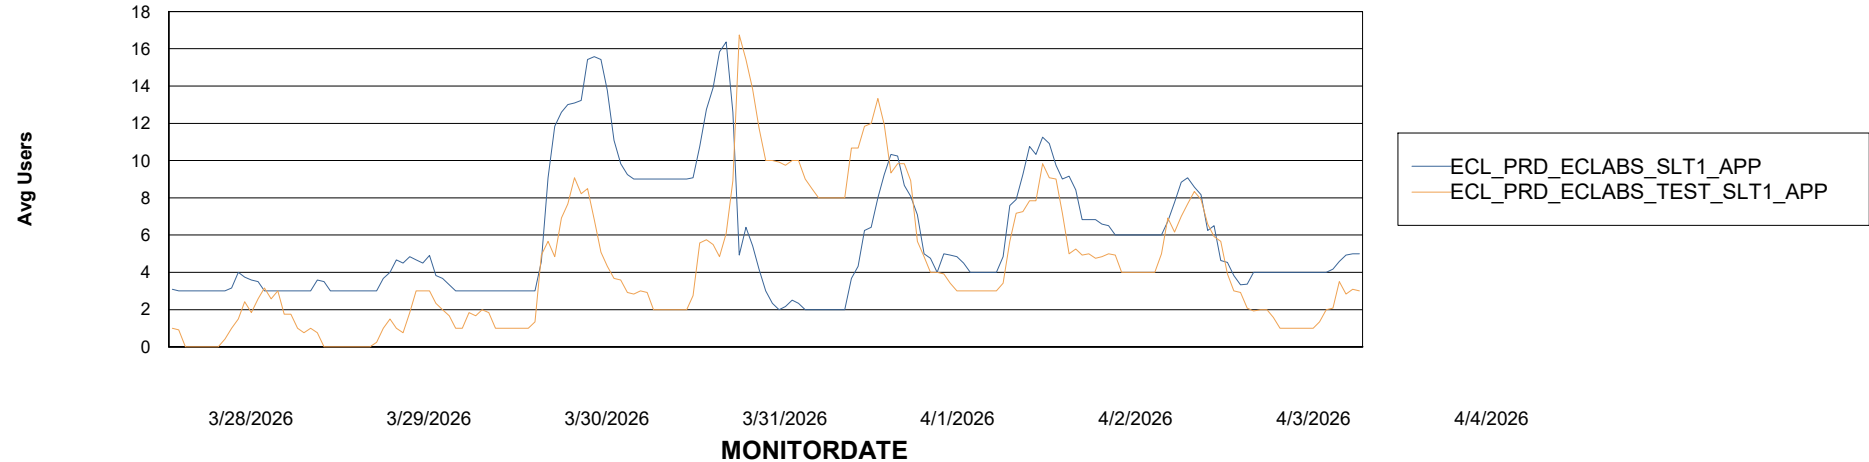

Avg users per day per ABS server