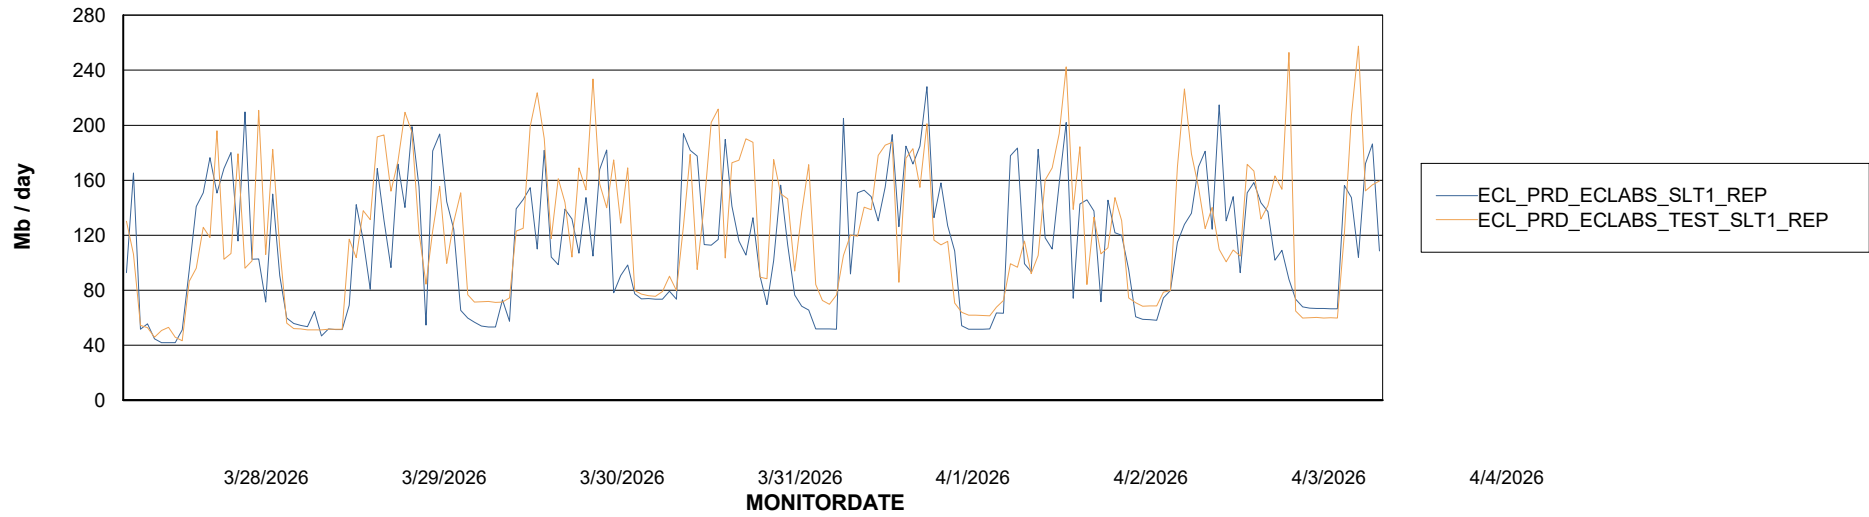

Avg memory used per ABS Server Service

Avg users per day per ABS server

Weekly SLA Customer Report

Customer ECL_Production
Database ID 156

ABSSolute Application ReportServer Services

Avg memory used per ReportServer Service