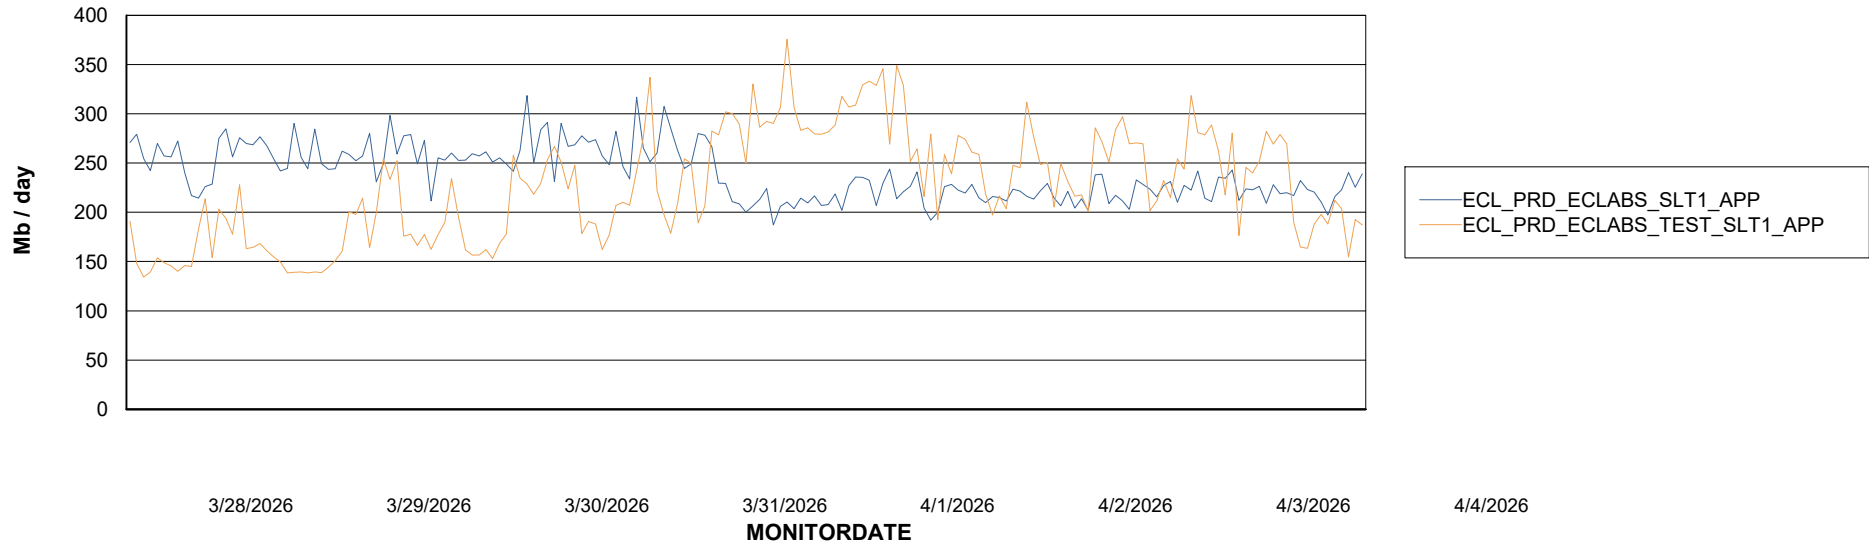

ABSSolute Application Server Services

Avg memory used per ABS Server Service