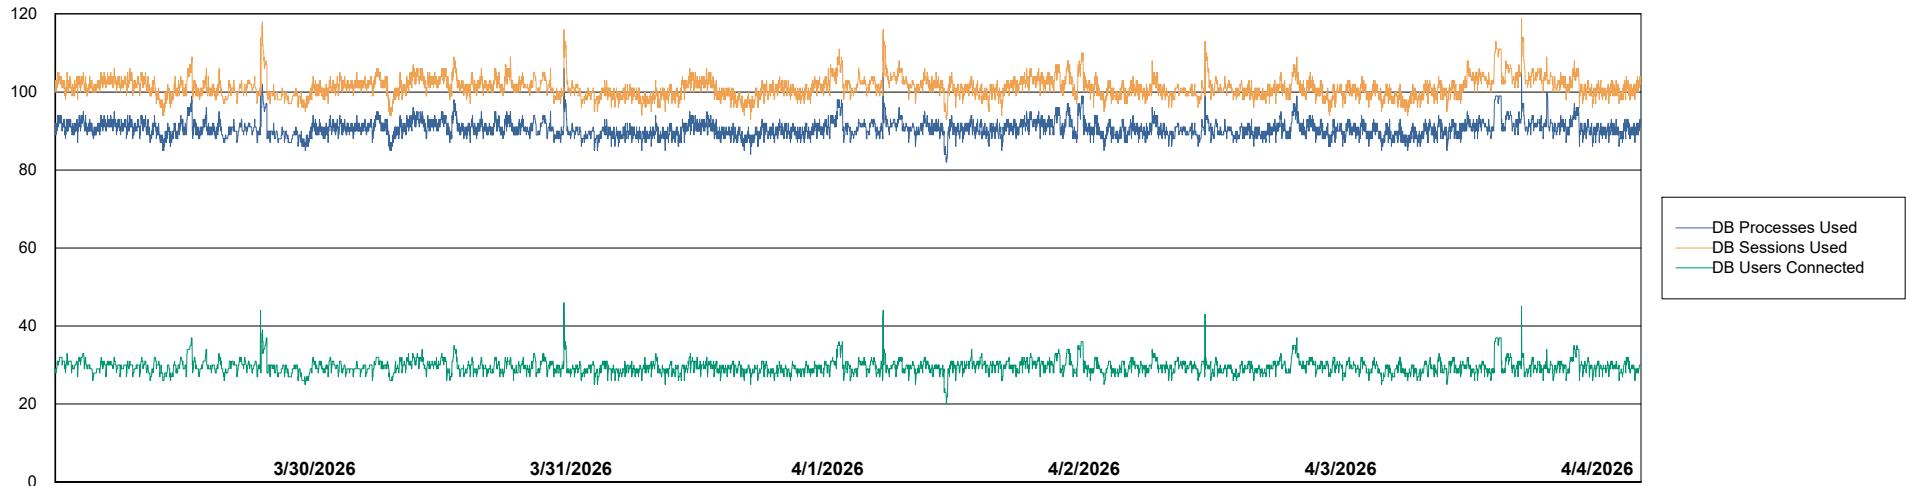

Weekly SLA Customer Report

Customer ECL_Production
Database ID 156

Database Performance ECL_PRD_ECLABS_ABS1

Weekly SLA Customer Report

Customer ECL_Production
Database ID 156

Database Performance ECL_PRD_ECL-ABS-BI_ABS1