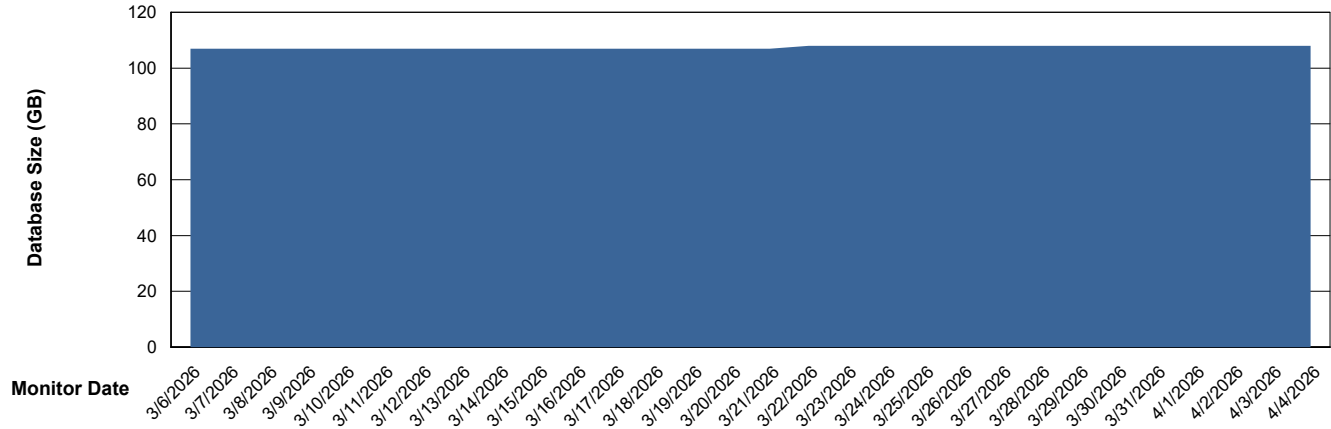

Weekly SLA Customer Report

Customer ECL_Production
Database ID 156

Database Performance ECL_PRD_ECLABS-TEST_HSBABS1

DB Processes Max 1,000

Weekly SLA Customer Report

Customer ECL_Production
Database ID 156

DATABASE SIZE ECL_PRD_ECLABS_ABS1

Database growth over last month

DATABASE SIZE ECL_PRD_ECL-ABS-BI_ABS1

Database growth over last month

Weekly SLA Customer Report

Customer ECL_Production
 Database ID 156

Database Tablespace ECL_PRD_ECLABS_ABS1