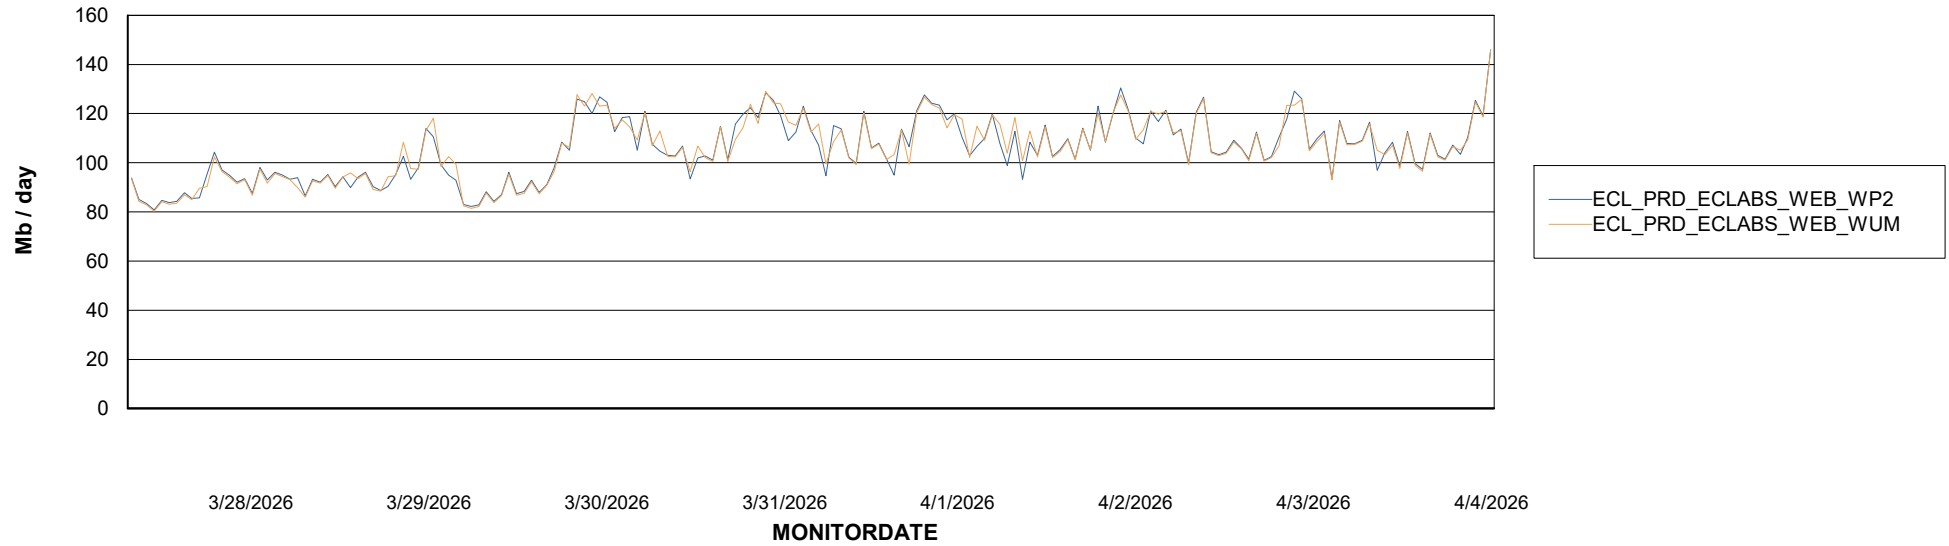

ABSolute Web Component Services

Avg memory used per ABS Web component