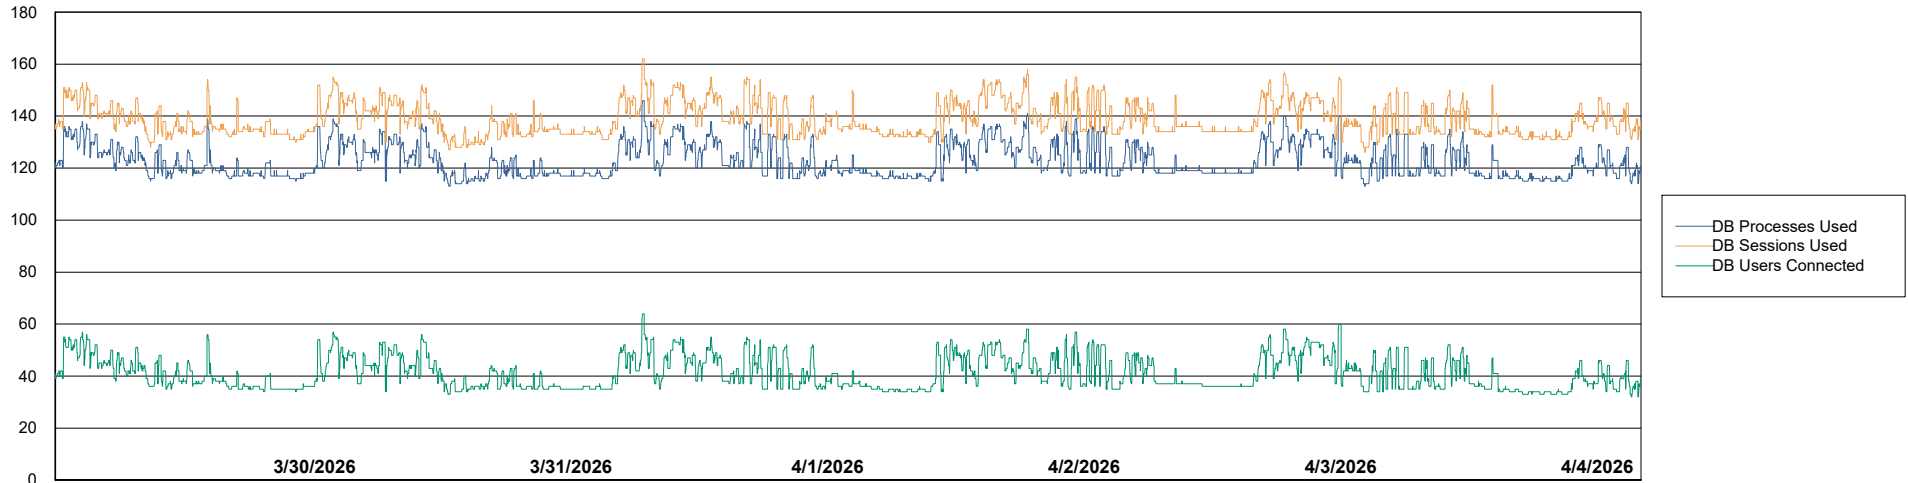

Weekly SLA Customer Report

Customer ECL_Production
Database ID 156

Database Performance ECL_PRD_ECLABS_ABS1

Weekly SLA Customer Report

Customer ECL_Production
Database ID 156

Database Performance ECL_PRD_ECL-ABS-BI_ABS1