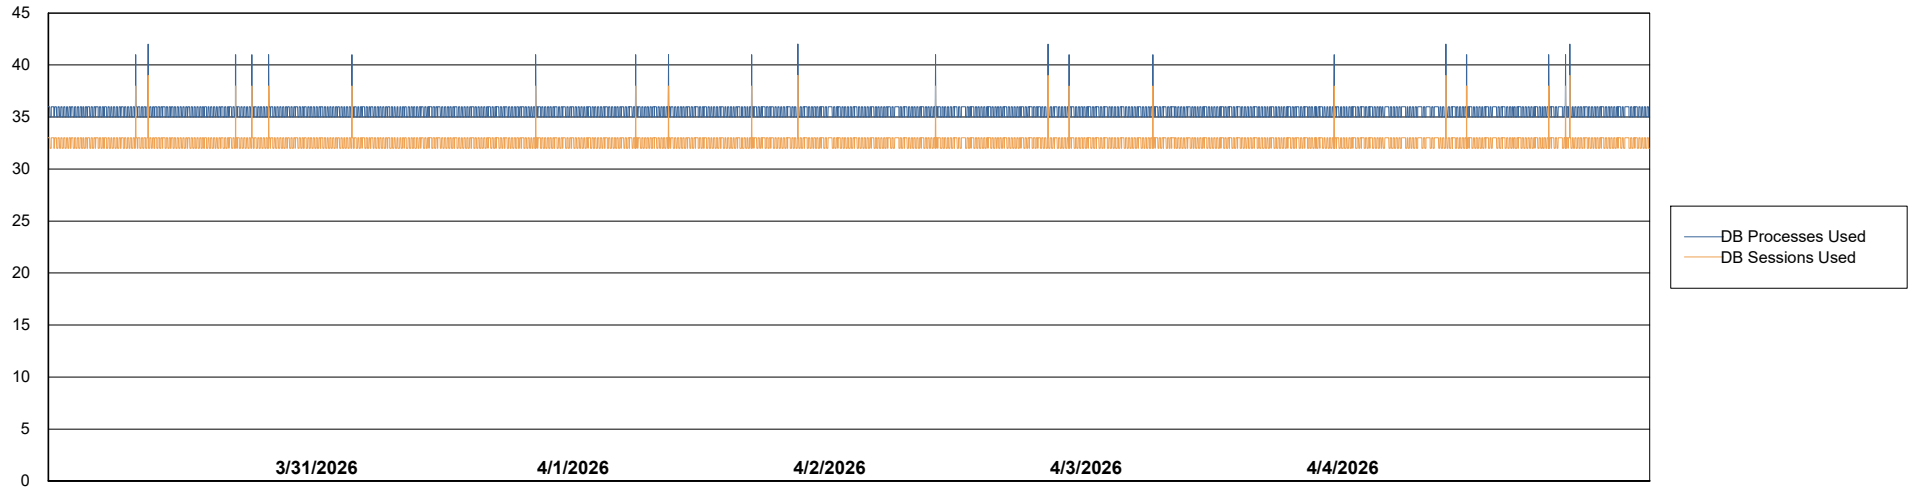

Database Performance ECL_PRD_ECLABS-TEST_HSBABS1

DB Processes Max 1,000