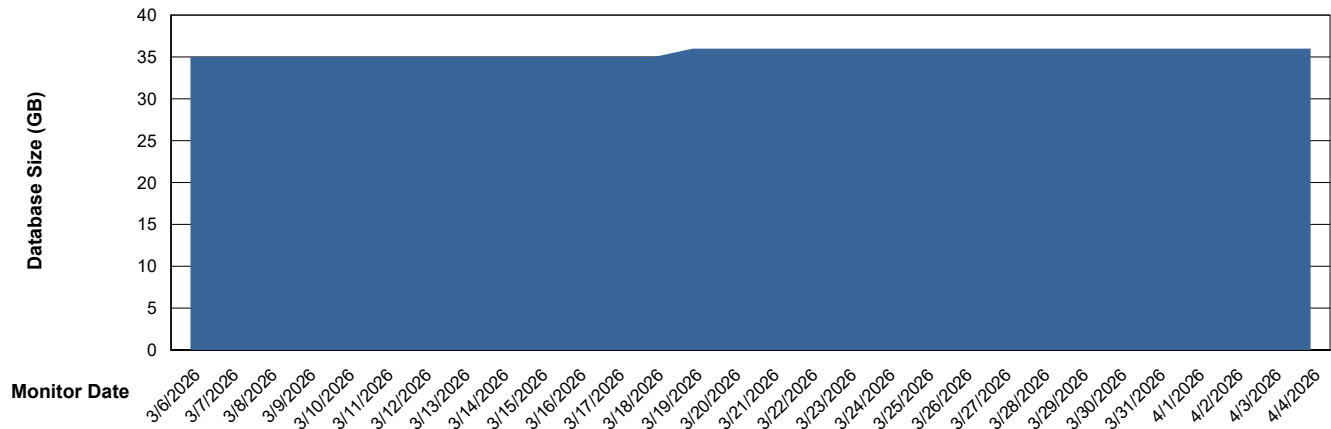

Weekly SLA Customer Report

Customer ECL_Production
Database ID 156

Database Performance ECL_PRD_ECLABS-TEST_HSBABS1

DB Processes Max 1,000

Weekly SLA Customer Report

Customer ECL_Production
Database ID 156

DATABASE SIZE ECL_PRD_ECLABS_ABS1

Database growth over last month

DATABASE SIZE ECL_PRD_ECL-ABS-BI_ABS1

Database growth over last month

Weekly SLA Customer Report

Customer ECL_Production
 Database ID 156

Database Tablespace ECL_PRD_ECLABS_ABS1