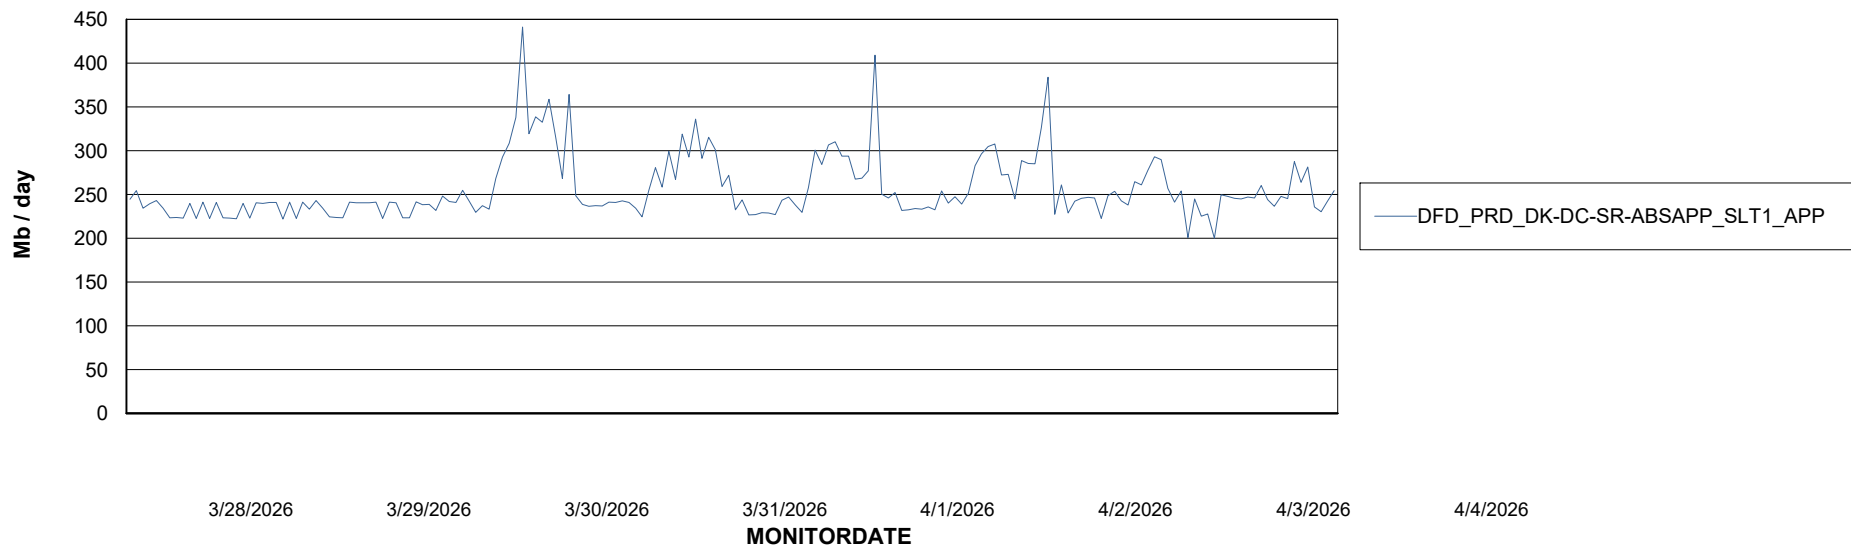

ABSSolute Application Server Services

Avg memory used per ABS Server Service