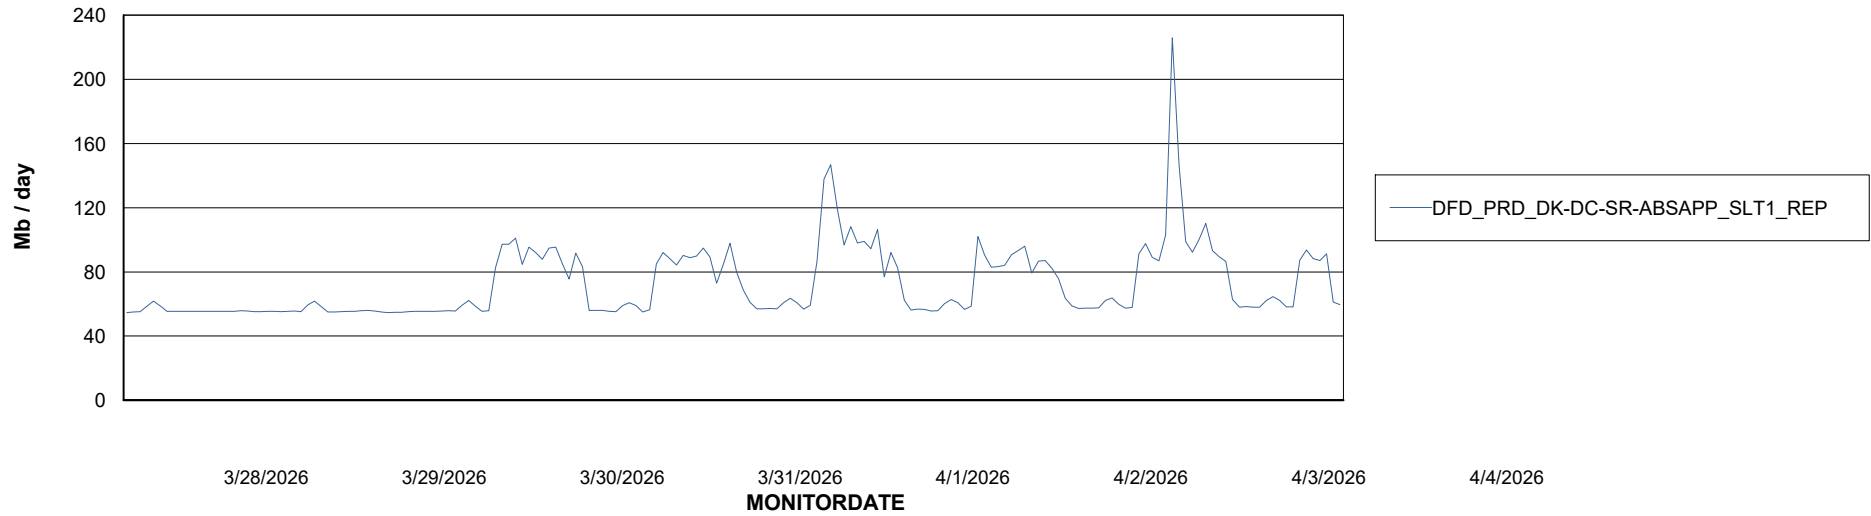

ABSSolute Application ReportServer Services

Avg memory used per ReportServer Service