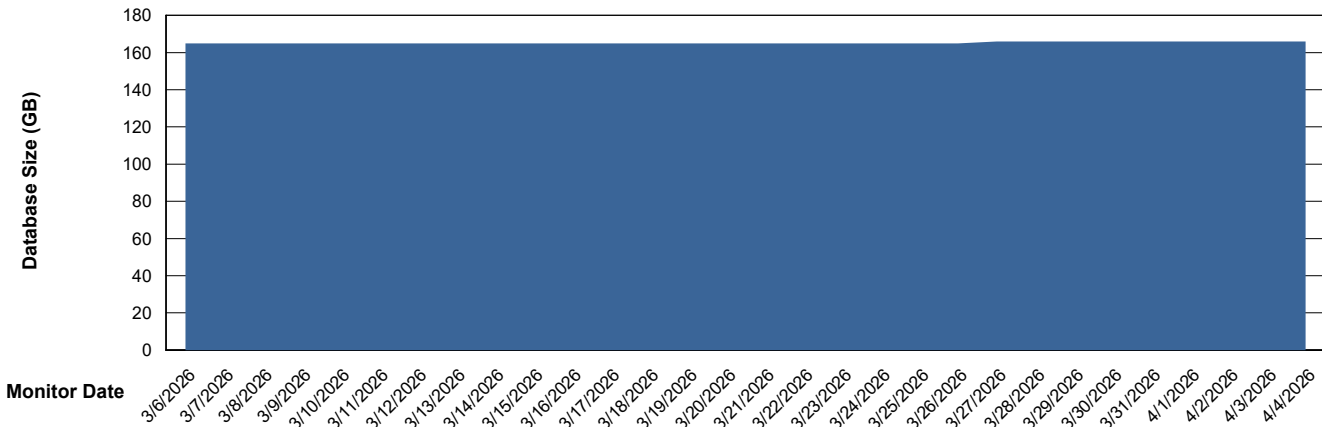

Database growth over last month

Database Tablespace DFD_PRD_DK-DC-SR-ABSDB_ABS1

Date	Tablespace Name	MaxFilesize (Gb)	Usedsize (Gb)	Percentage free
4/4/2026	ABSDATA	160	47	71
	INDX	256	106	58
4/3/2026	ABSDATA	160	47	71
	INDX	256	106	58
4/2/2026	ABSDATA	160	47	71
	INDX	256	106	58
4/1/2026	ABSDATA	160	47	71
	INDX	256	106	58
3/31/2026	ABSDATA	160	47	71
	INDX	256	106	58
3/30/2026	ABSDATA	160	47	71
	INDX	256	106	58
3/29/2026	ABSDATA	160	47	71
	INDX	256	106	59