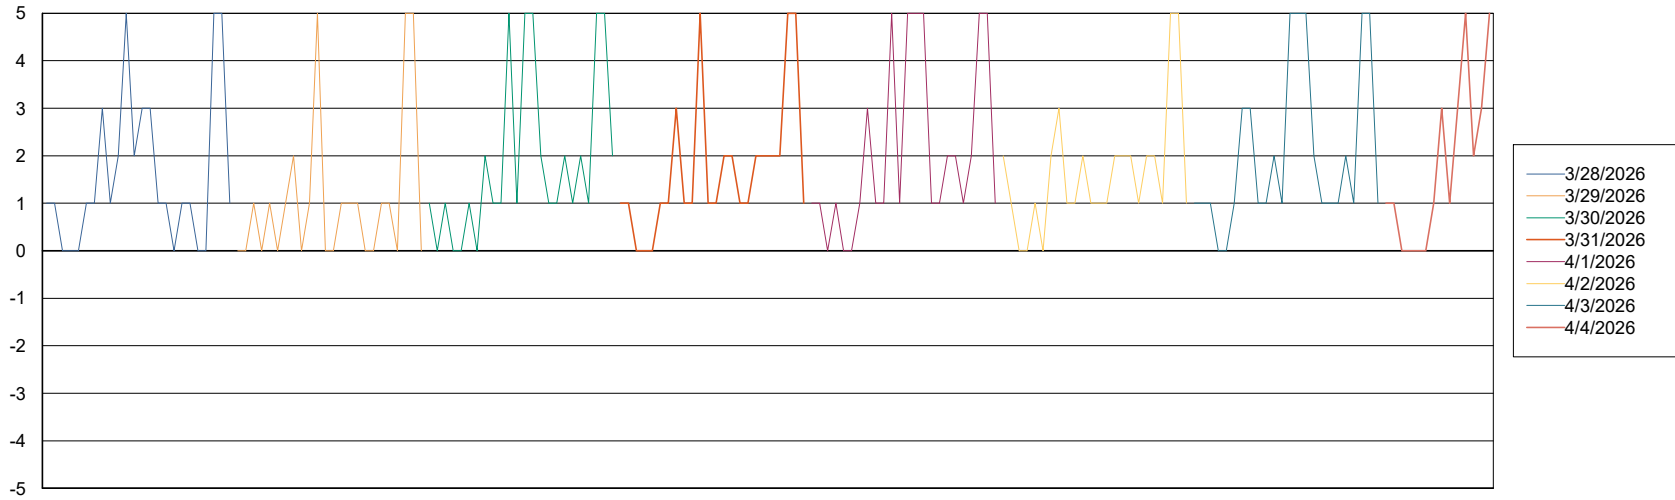

Recovery lag for last 7 days