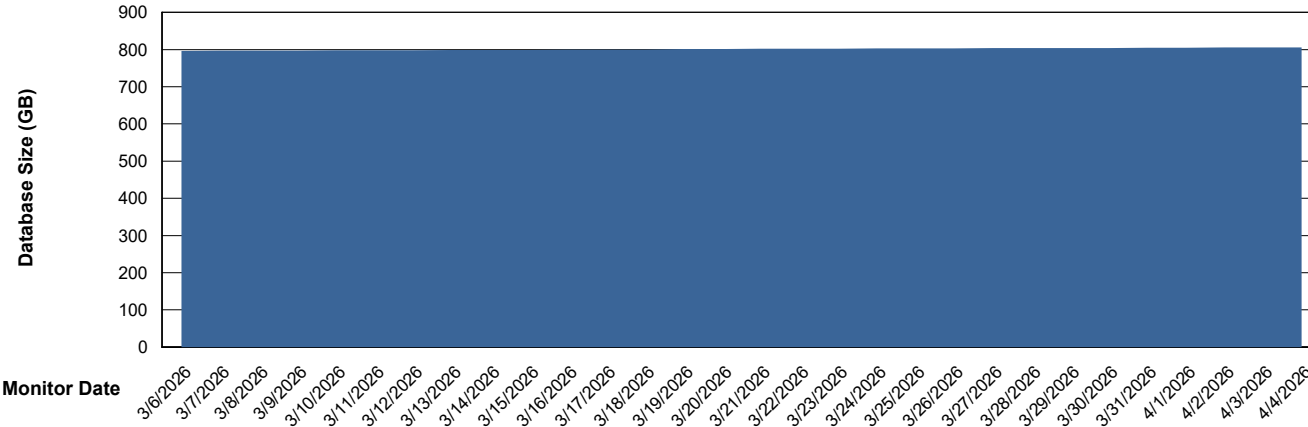

DB Processes Max 1,000

Weekly SLA Customer Report

Customer CUS_Production (24/7)
 Database ID 131

DATABASE SIZE CUS_PRD_ABSDB1_ABS1

Database growth over last month

Database Tablespace CUS_PRD_ABSDB1_ABS1

Date	Tablespace Name	MaxFilesize (Gb)	Usedsize (Gb)	Percentage free
4/4/2026	ABSDATA	384	290	24
	INDX	608	500	18
4/3/2026	ABSDATA	384	290	24
	INDX	608	500	18
4/2/2026	ABSDATA	384	290	25
	INDX	608	500	18
4/1/2026	ABSDATA	384	290	25
	INDX	608	500	18
3/31/2026	ABSDATA	384	289	25
	INDX	608	499	18
3/30/2026	ABSDATA	384	289	25
	INDX	608	499	18
3/29/2026	ABSDATA	384	289	25
	INDX	608	499	18

Weekly SLA Customer Report

Customer CUS_Production (24/7)
Database ID 131

Standby Database Health CUS_Production (24/7)

Recovery lag for last 7 days

Weekly SLA Customer Report

Customer CUS_Production (24/7)
Database ID 131