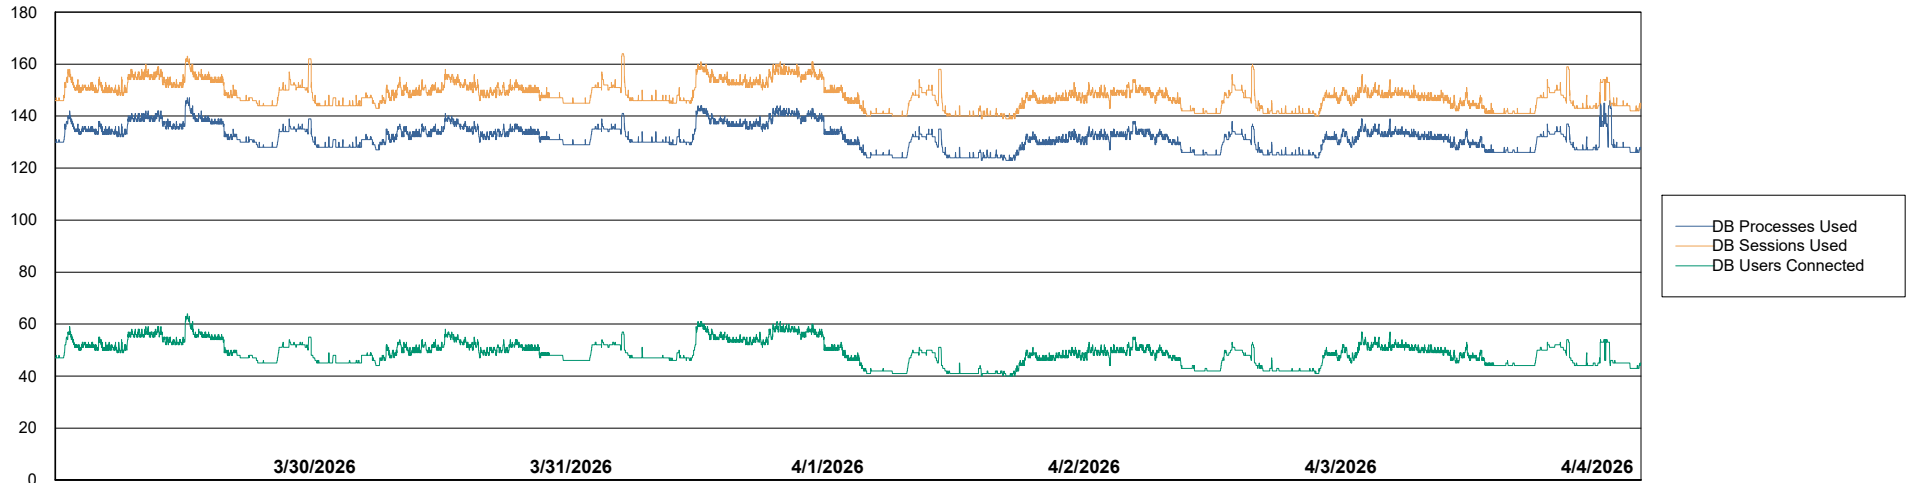

Weekly SLA Customer Report

Customer CUS_Production (24/7)
Database ID 131

Harddisk Usage CUS_PRD_ABSWEBPROD

	Free disk space on C: (%)	Total disk space on C: (Gb)	Used disk space on C: (Gb)
4/4/2026	87	199	27
4/3/2026	87	199	27
4/2/2026	87	199	27
4/1/2026	86	199	27
3/31/2026	86	199	27
3/30/2026	86	199	27
3/29/2026	86	199	27

Weekly SLA Customer Report

Customer CUS_Production (24/7)
Database ID 131

Database Performance CUS_PRD_ABSDB1_ABS1

Weekly SLA Customer Report

Customer CUS_Production (24/7)
Database ID 131

Database Performance CUS_PRD_ABSDB2_HSBABS1