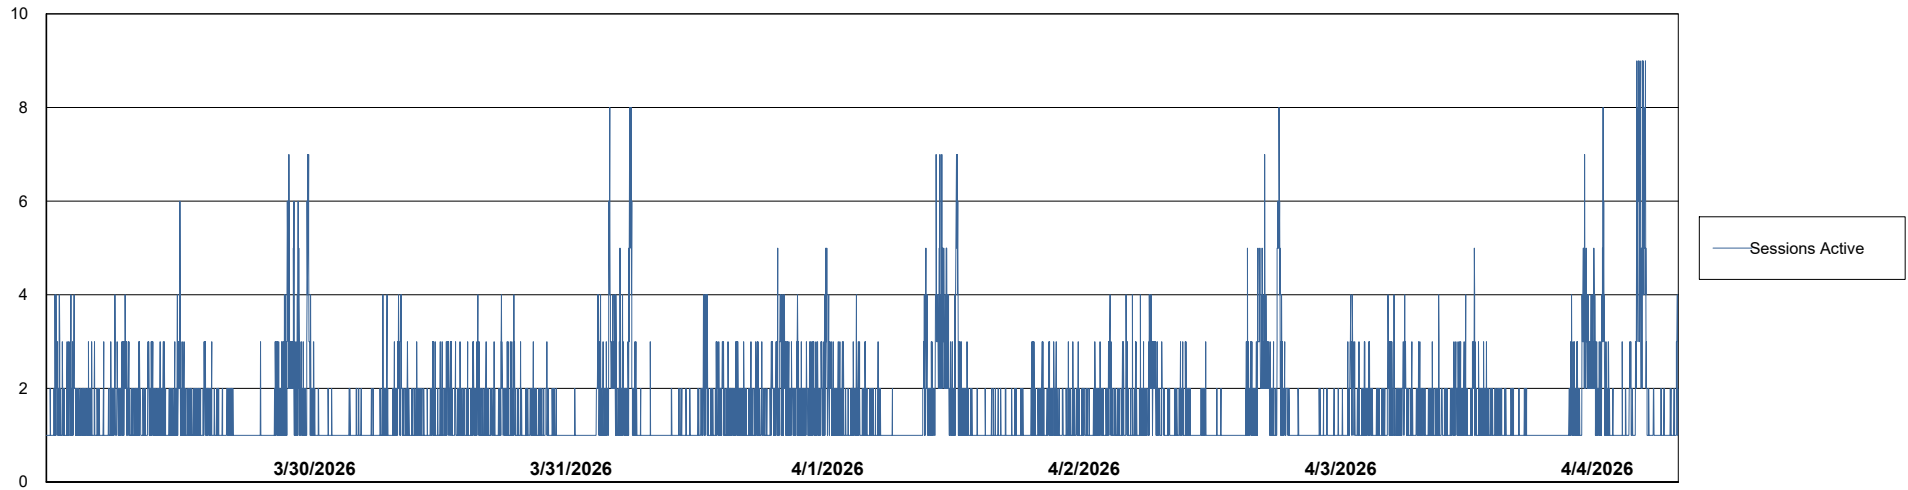

Weekly SLA Customer Report

Customer CUS_Production (24/7)
Database ID 131

Harddisk Usage CUS_PRD_ABSWEBPROD

	Free disk space on C: (%)	Total disk space on C: (Gb)	Used disk space on C: (Gb)
4/4/2026	87	199	27
4/3/2026	87	199	27
4/2/2026	87	199	27
4/1/2026	86	199	27
3/31/2026	86	199	27
3/30/2026	86	199	27
3/29/2026	86	199	27

Weekly SLA Customer Report

Customer CUS_Production (24/7)
Database ID 131

Database Performance CUS_PRD_ABSDB1_ABS1

Weekly SLA Customer Report

Customer CUS_Production (24/7)
Database ID 131

Database Performance CUS_PRD_ABSDB2_HSBABS1