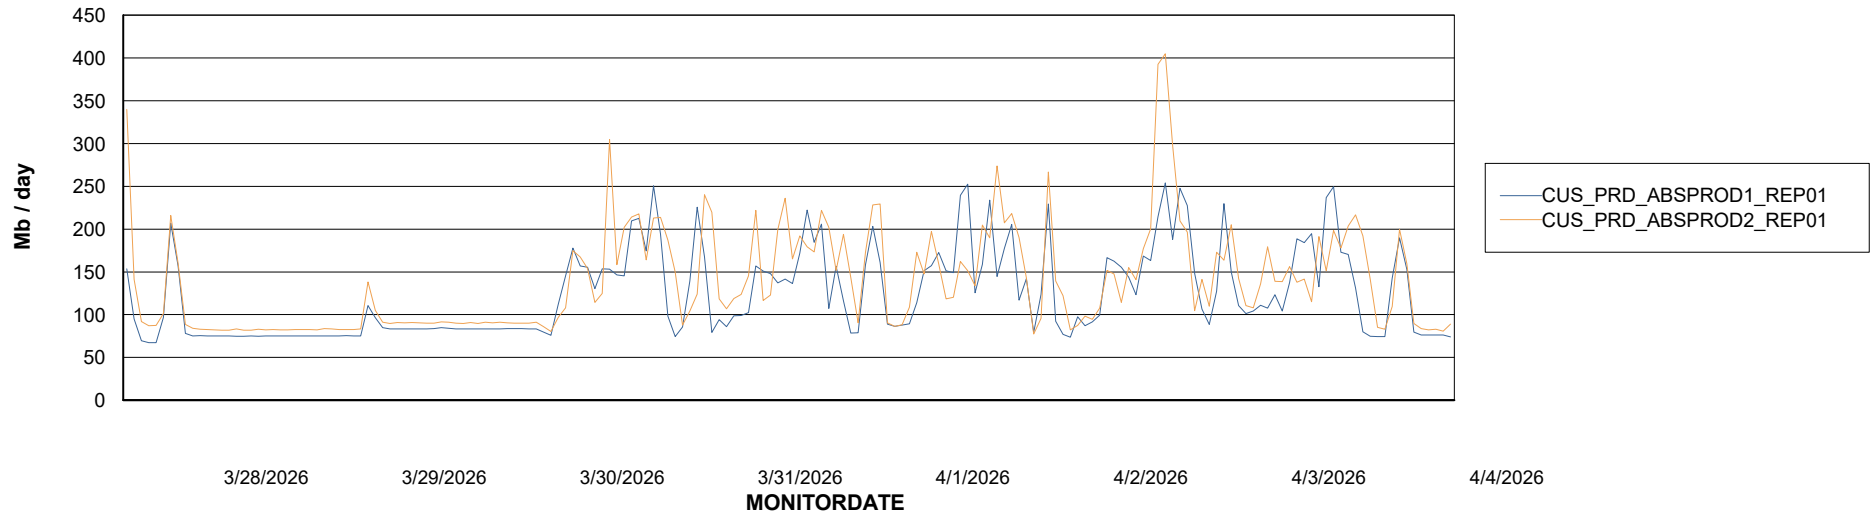

ABSSolute Application ReportServer Services

Avg memory used per ReportServer Service