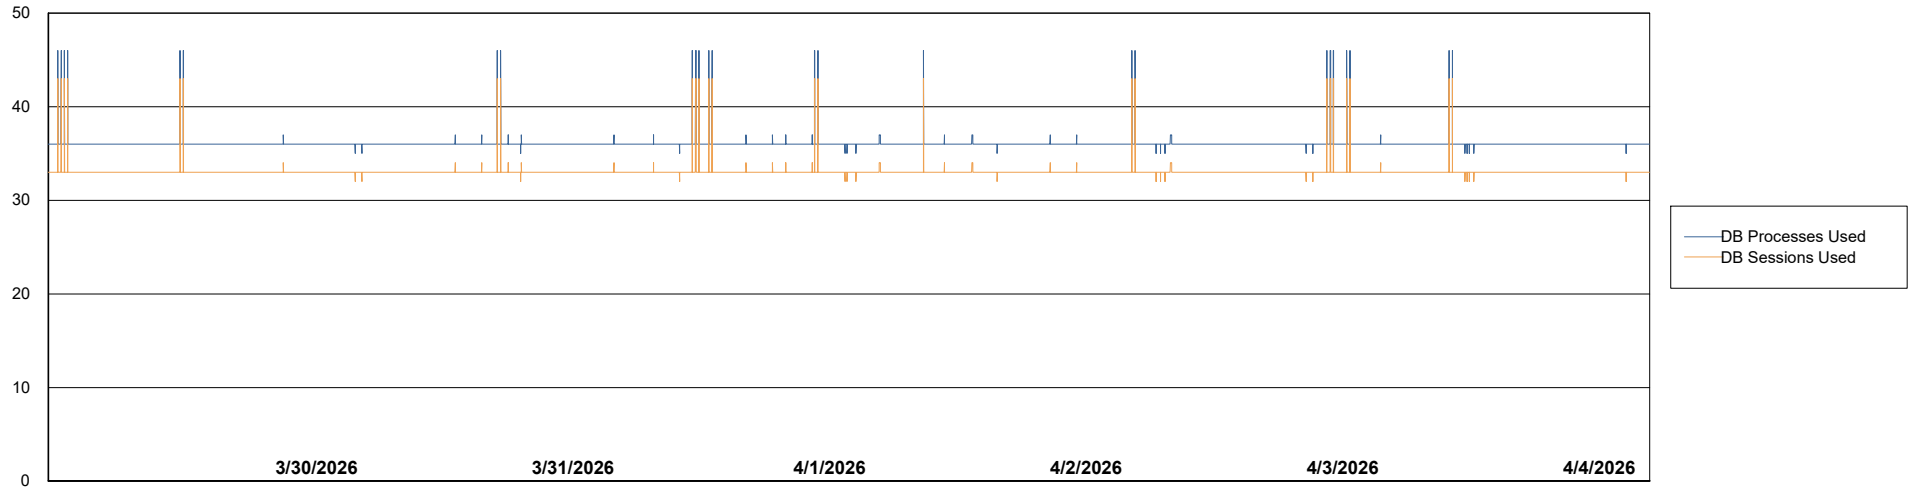

Database Performance CUS_PRD_ABSDB2_HSBABS1

DB Processes Max 1,000