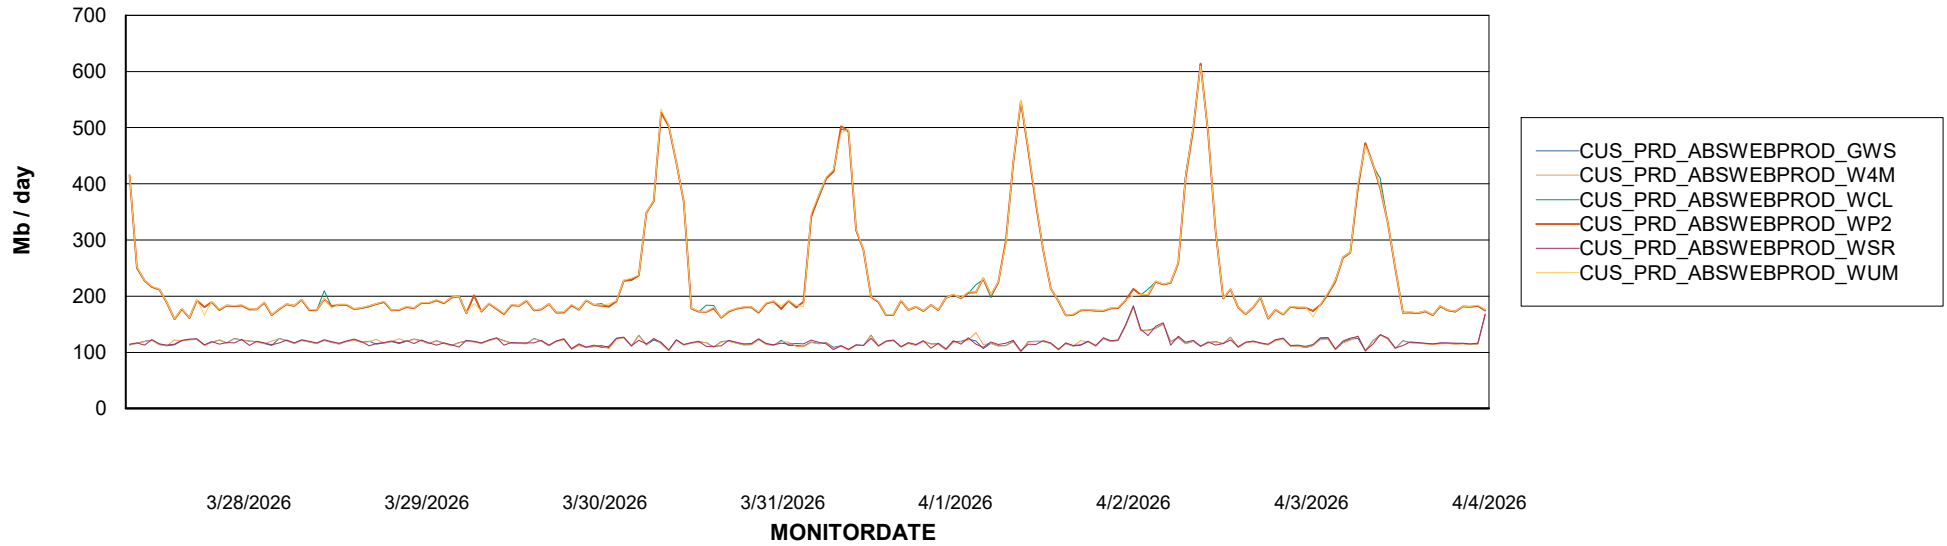

Avg memory used per ReportServer Service

Weekly SLA Customer Report

Customer CUS_Production (24/7)
Database ID 131

ABSSolute Web Component Services

Avg memory used per ABS Web component

Weekly SLA Customer Report