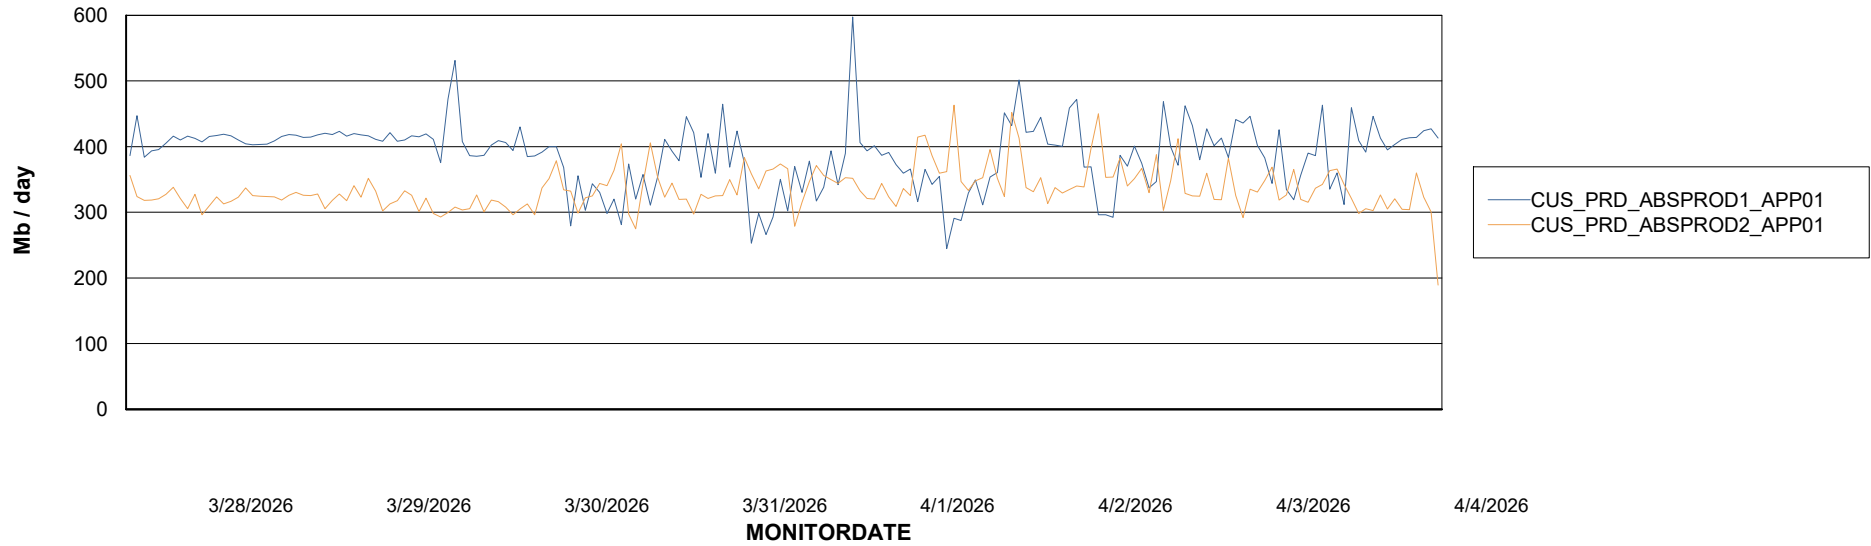

ABSSolute Application Server Services

Avg memory used per ABS Server Service