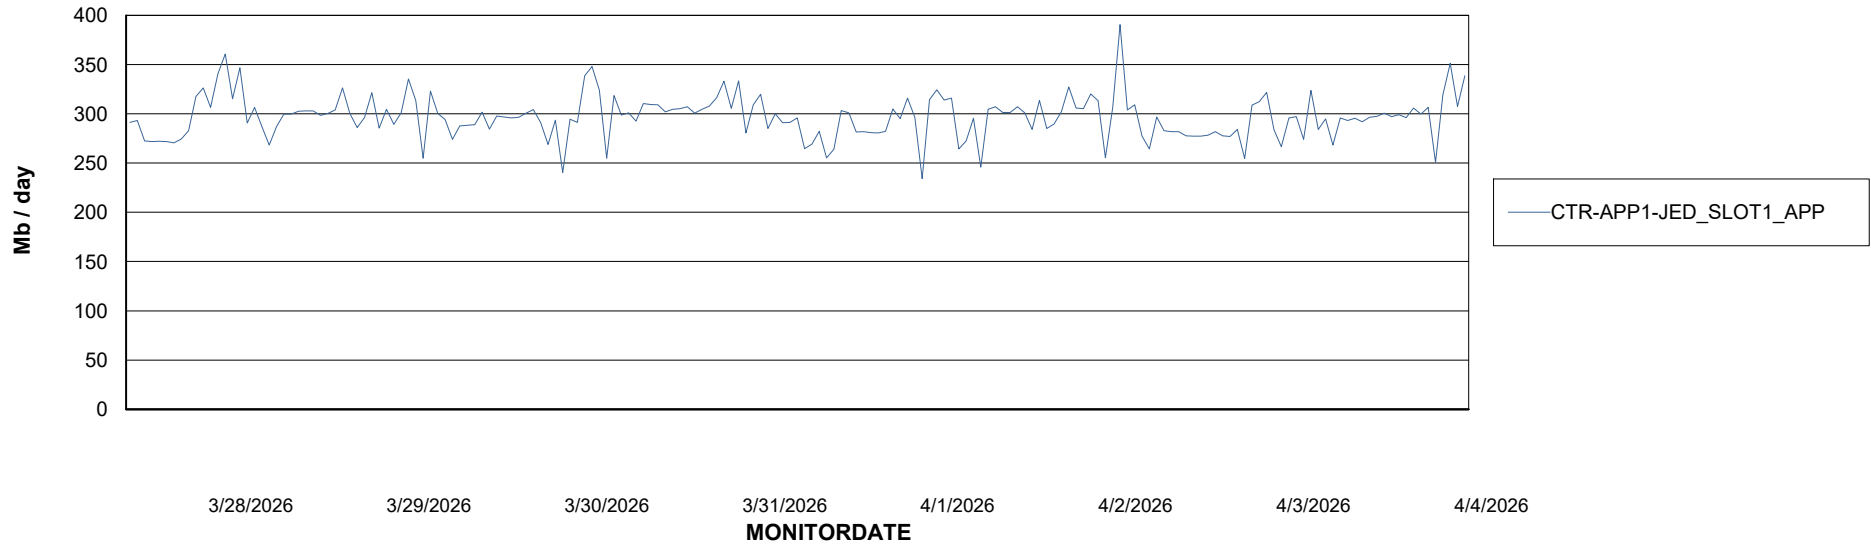

ABSSolute Application Server Services

Avg memory used per ABS Server Service