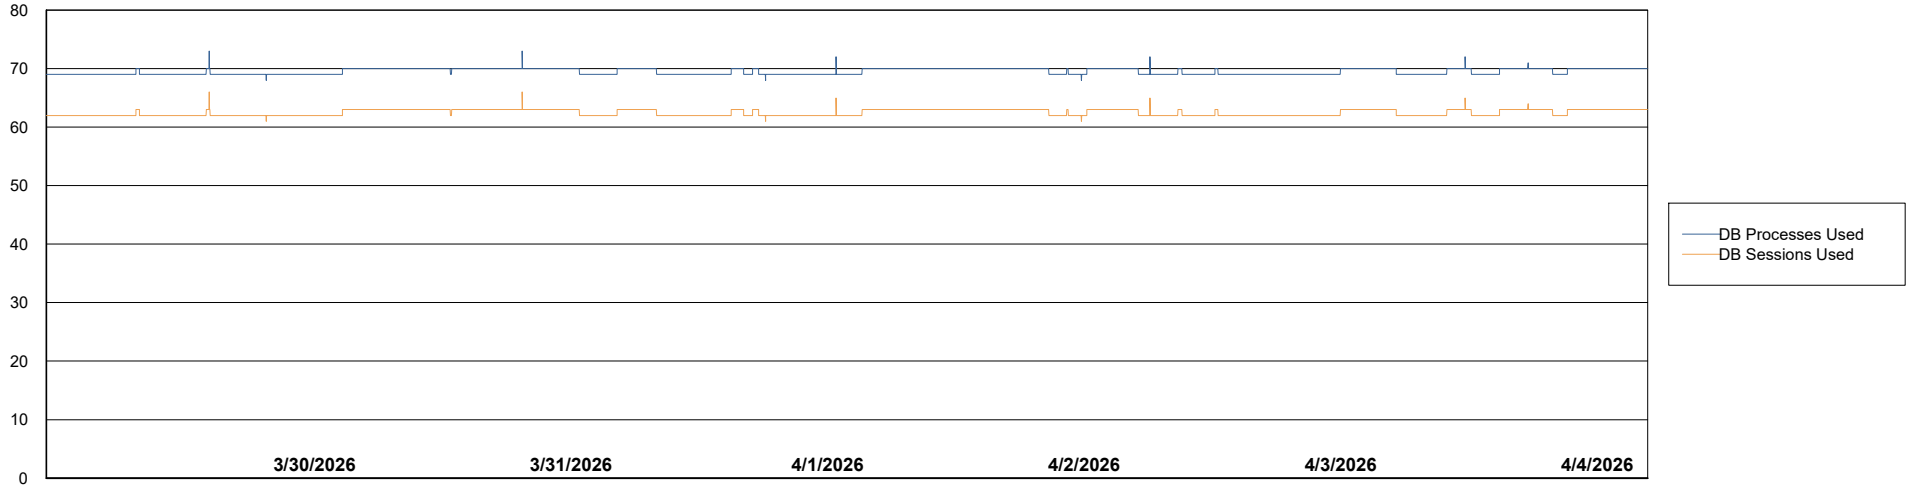

Database Performance CTR-DBS2-JED_PROD_HSBABS1

DB Processes Max 4
DB Processes Max 1,000
DB Processes Max 0