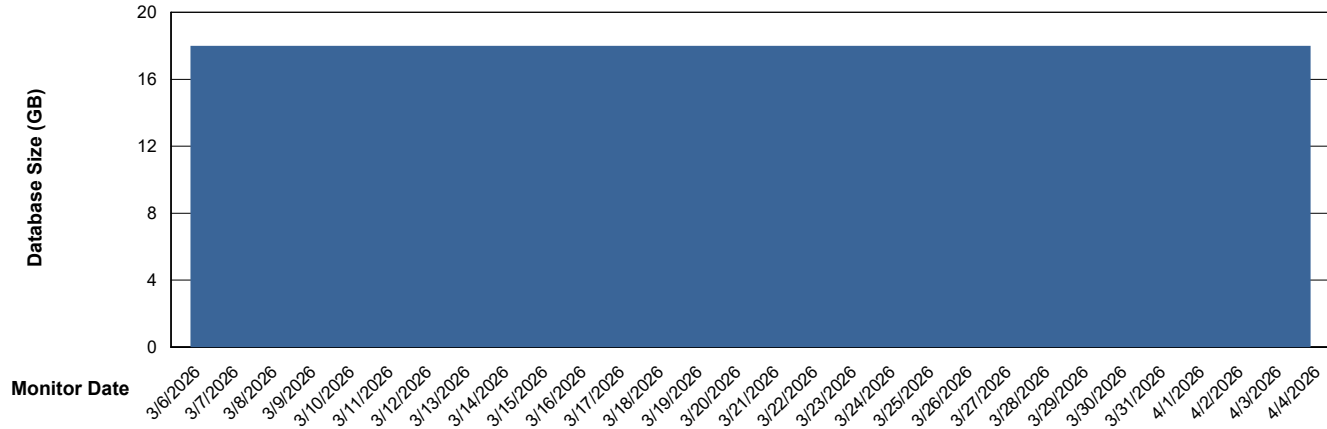

DATABASE SIZE CTR-BI-JED_ABS1

Database growth over last month