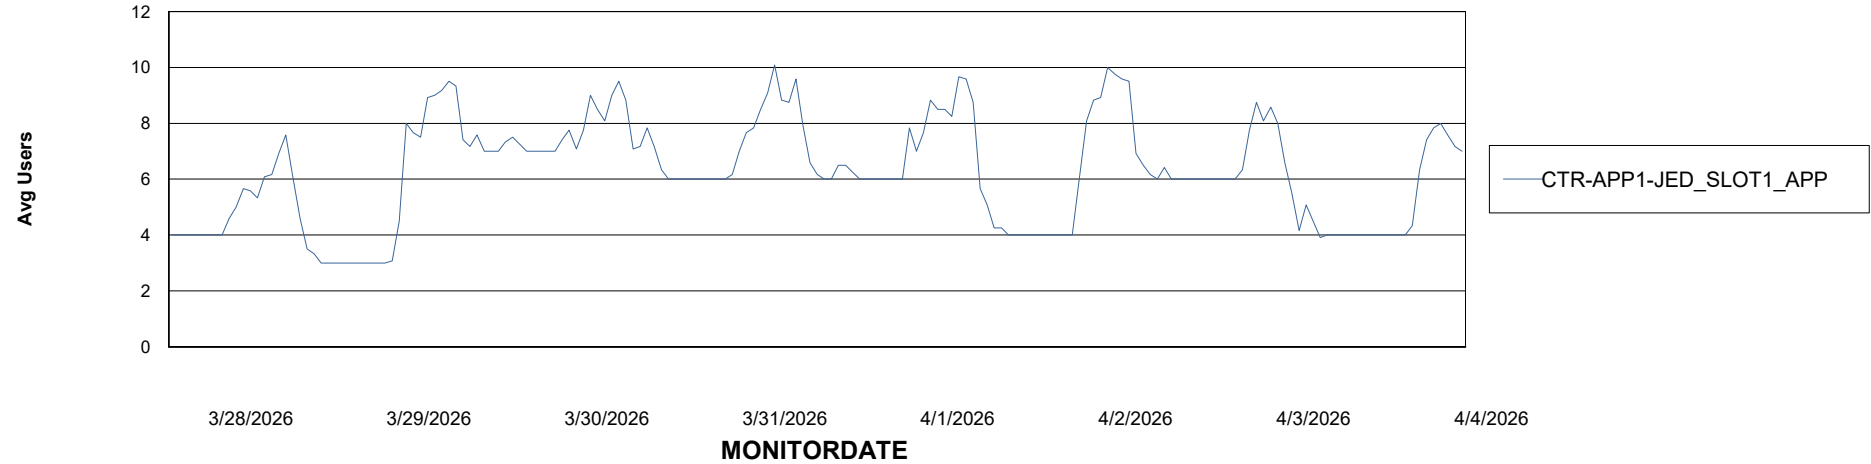

Avg users per day per ABS server