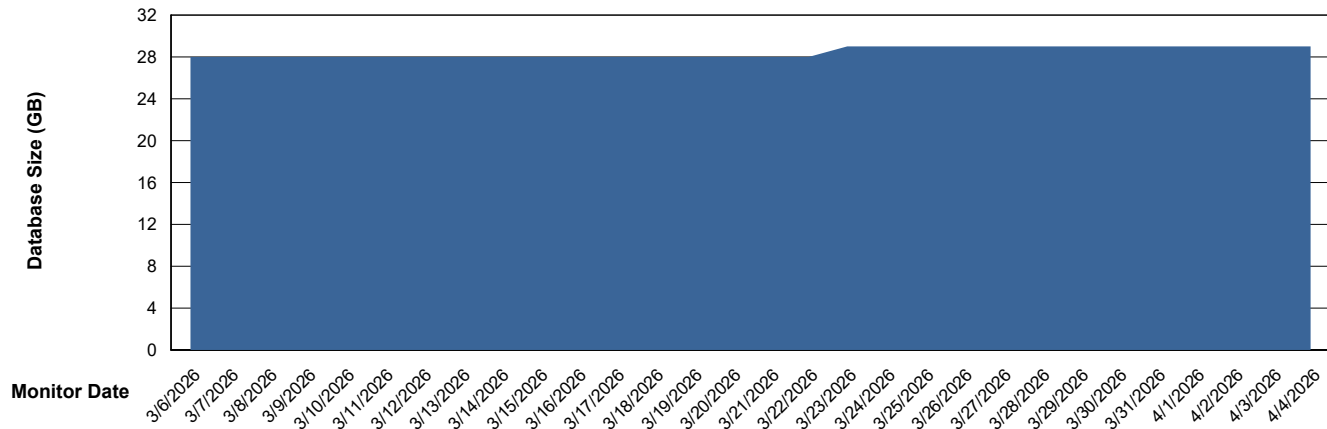

Customer CTR OCI JED Production
Database ID 207

DATABASE SIZE CTR-BI-JED_ABS1

Database growth over last month

DATABASE SIZE CTR-DBS1-JED_PROD_ABS1

Database growth over last month

Weekly SLA Customer Report