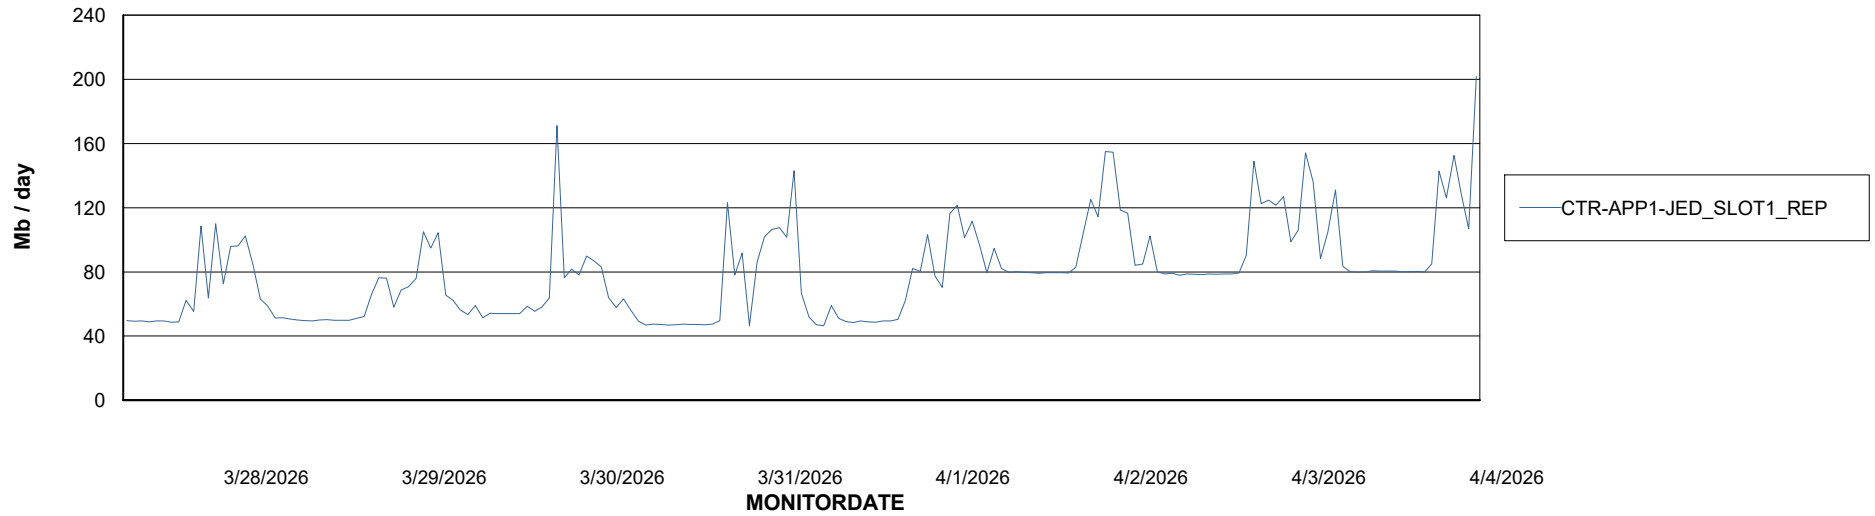

Avg memory used per ABS Server Service

Avg users per day per ABS server

Weekly SLA Customer Report

Customer CTR OCI JED Production
Database ID 207

ABSSolute Application ReportServer Services

Avg memory used per ReportServer Service