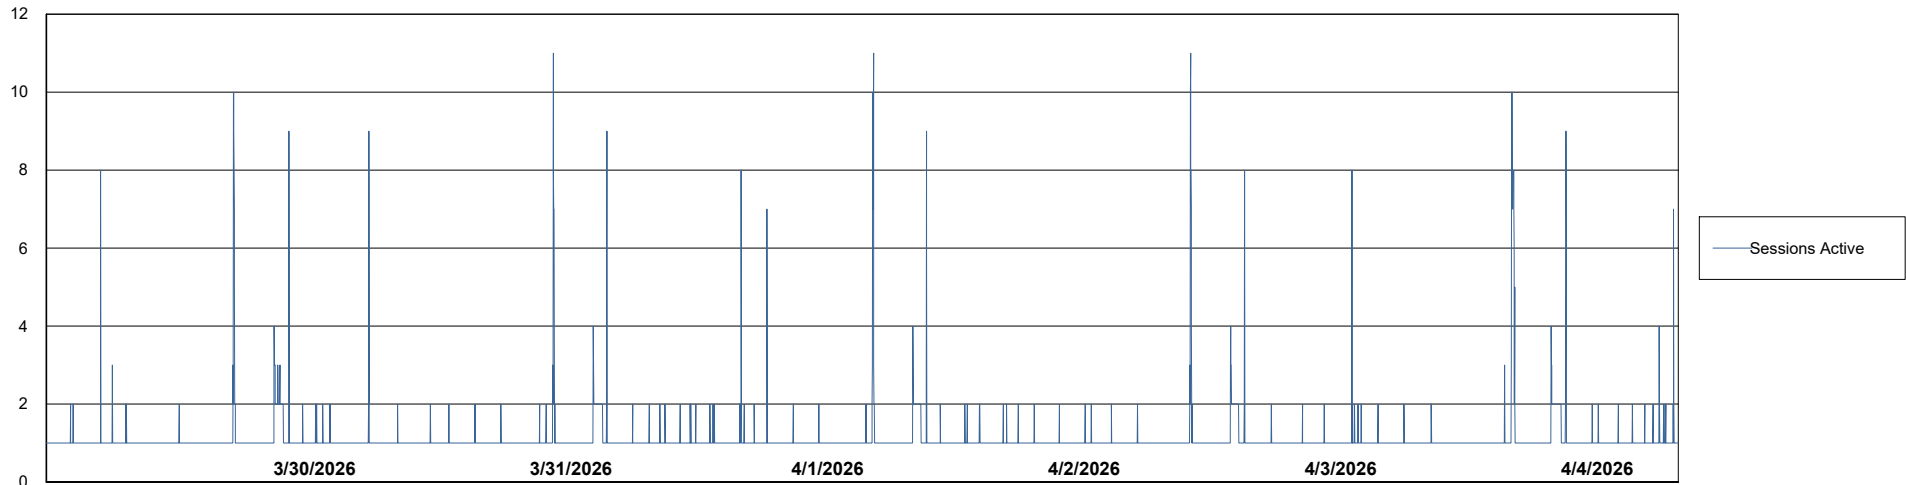

Weekly SLA Customer Report

Customer CTR OCI JED Production
Database ID 207

Database Performance CTR-BI-JED_ABS1

Weekly SLA Customer Report

Customer CTR OCI JED Production
Database ID 207

Database Performance CTR-DBS1-JED_PROD_ABS1