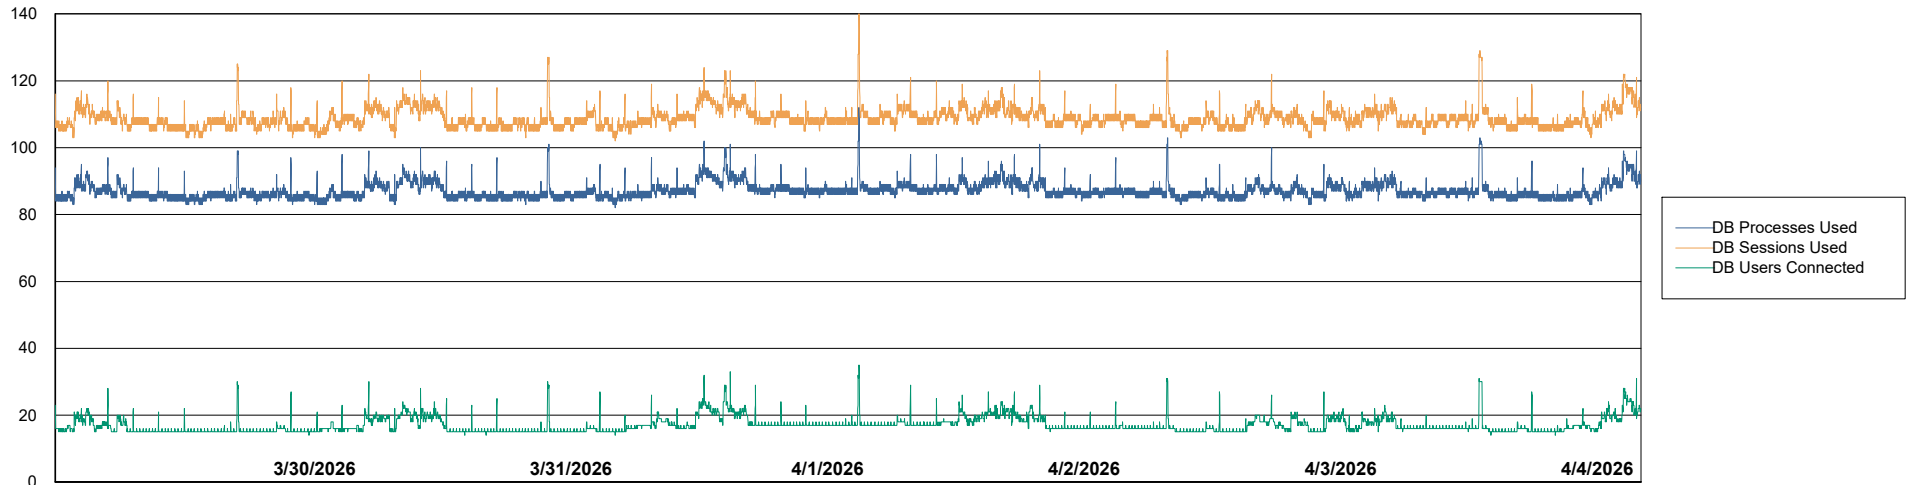

Weekly SLA Customer Report

Customer CTR OCI JED Production
Database ID 207

Database Performance CTR-BI-JED_ABS1

Weekly SLA Customer Report

Customer CTR OCI JED Production
Database ID 207

Database Performance CTR-DBS1-JED_PROD_ABS1