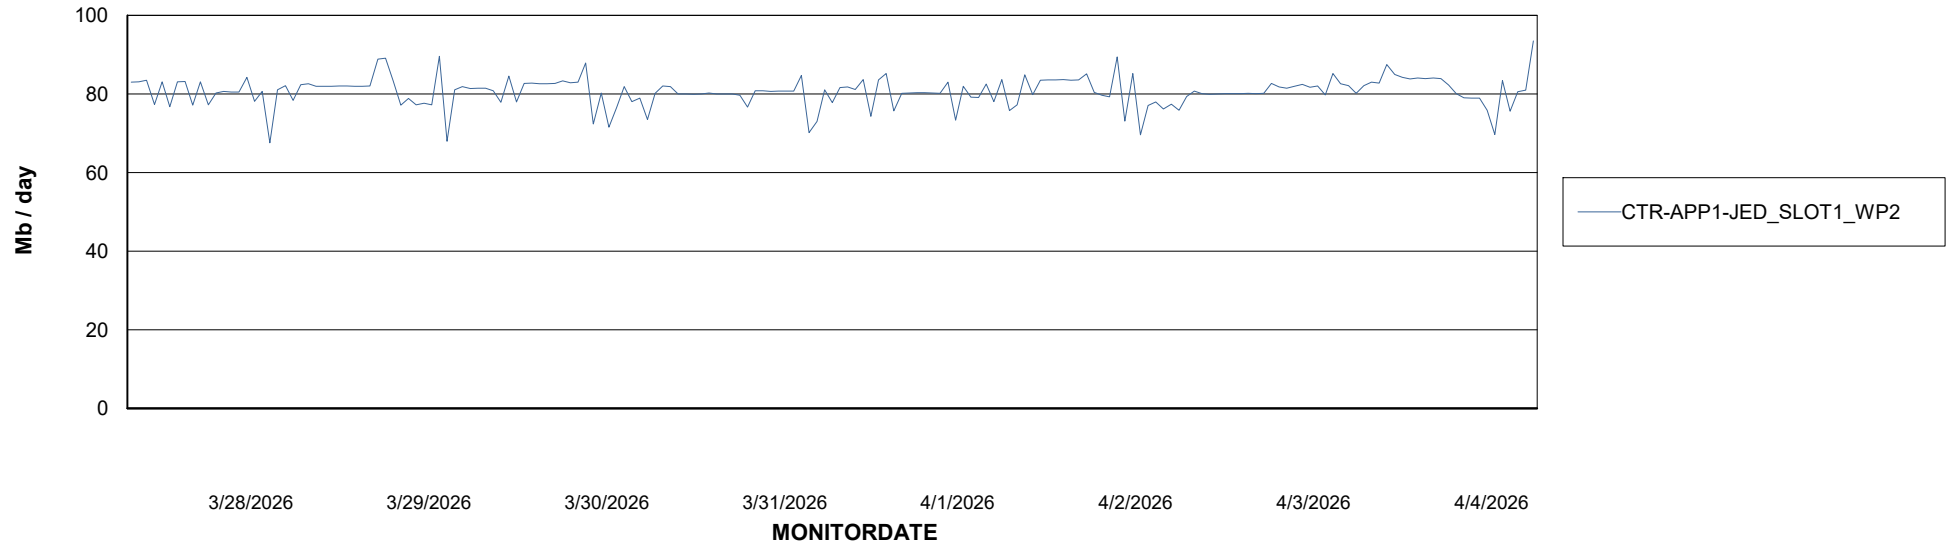

ABSSolute Web Component Services

Avg memory used per ABS Web component