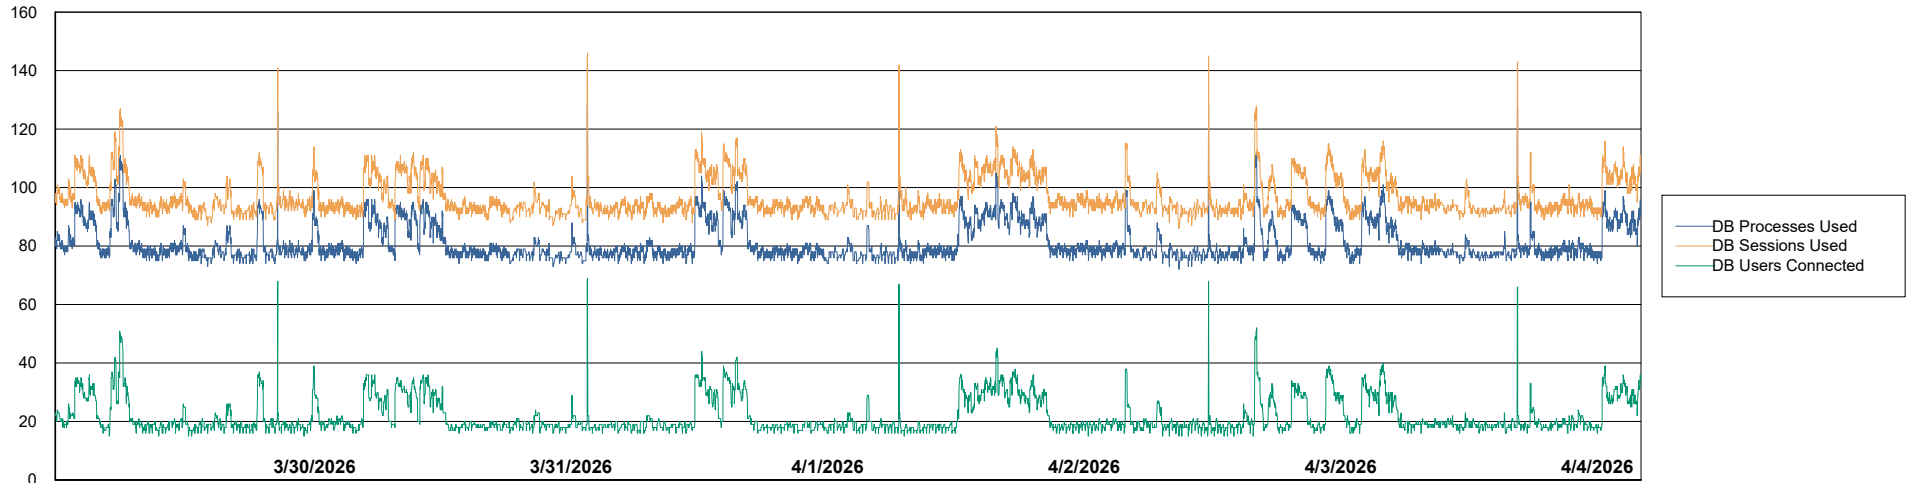

Database Performance CTR-BI-JED_ABS1