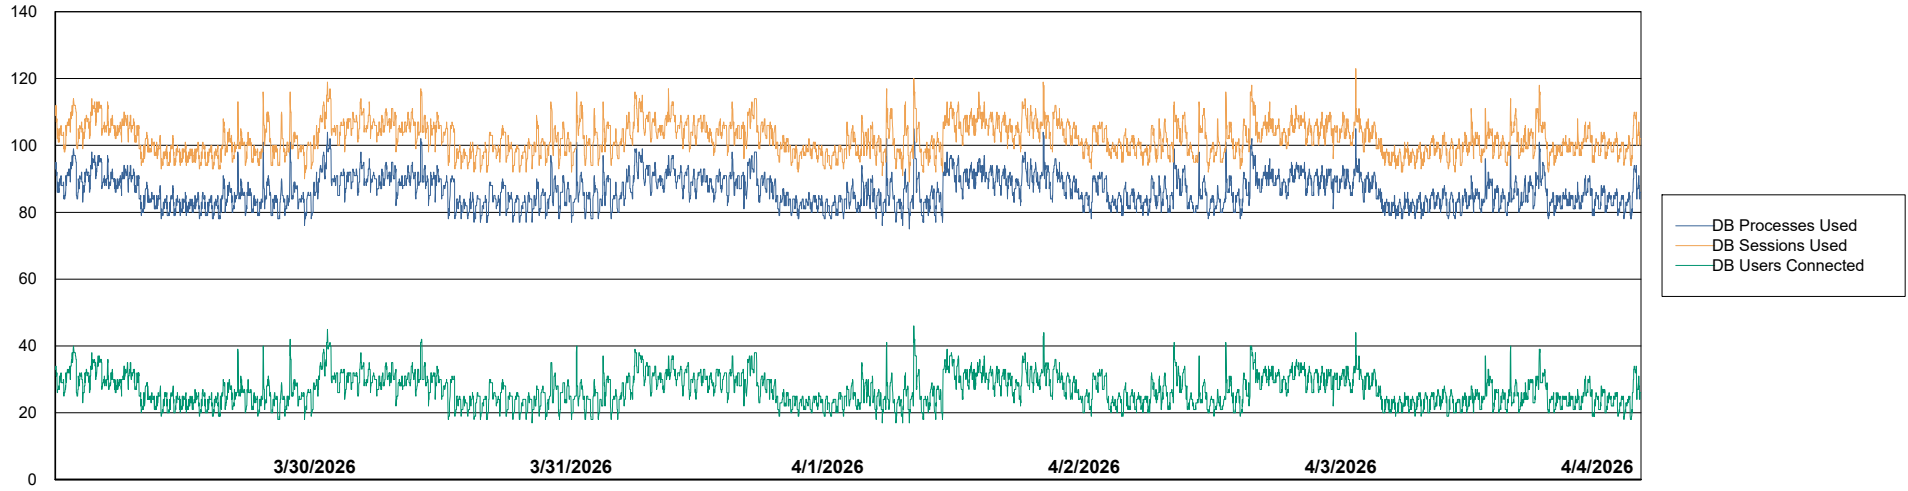

Database Performance CLB-BI2-AMS_ABS1_DB