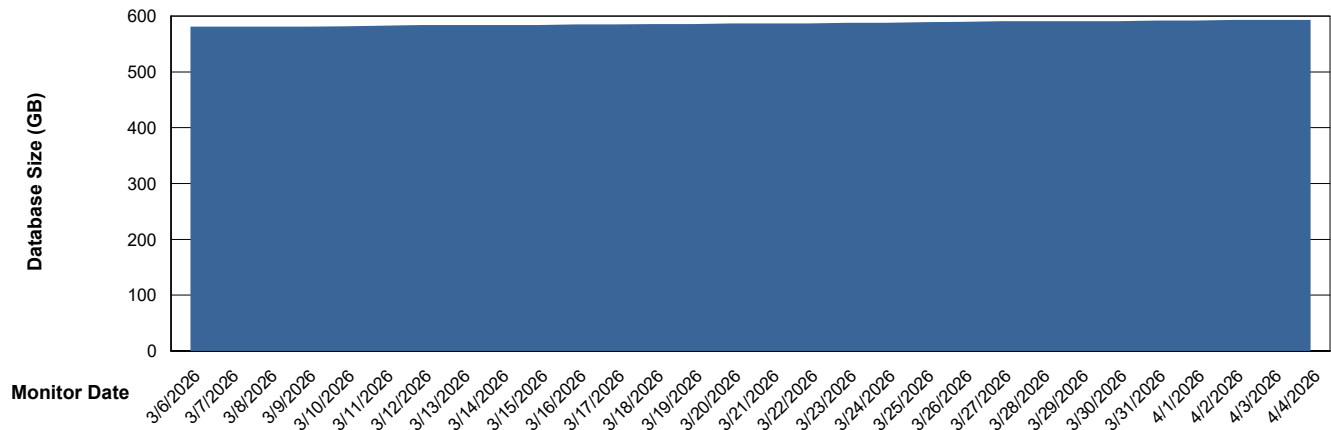

Customer CLB OCI AMS Production
Database ID 196

DATABASE SIZE CLB-BI2-AMS_ABS1_DB

Database growth over last month

DATABASE SIZE CLB-DBS1-AMS_PROD_ABS1

Database growth over last month

Weekly SLA Customer Report