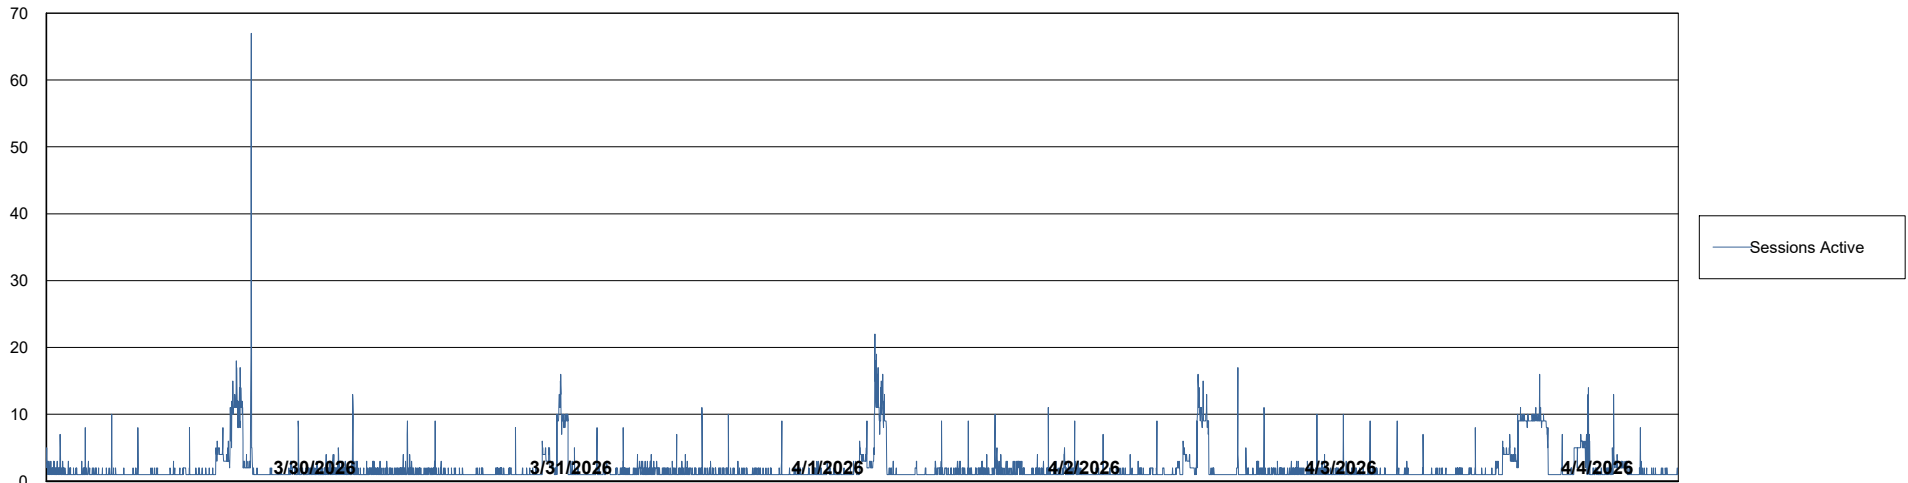

Weekly SLA Customer Report

Customer CLB OCI AMS Production
Database ID 196

Database Performance CLB-BI2-AMS_ABS1_DB

Weekly SLA Customer Report

Customer: CLB OCI AMS Production
Database ID: 196

Database Performance: CLB-DBS1-AMS_PROD_ABS1