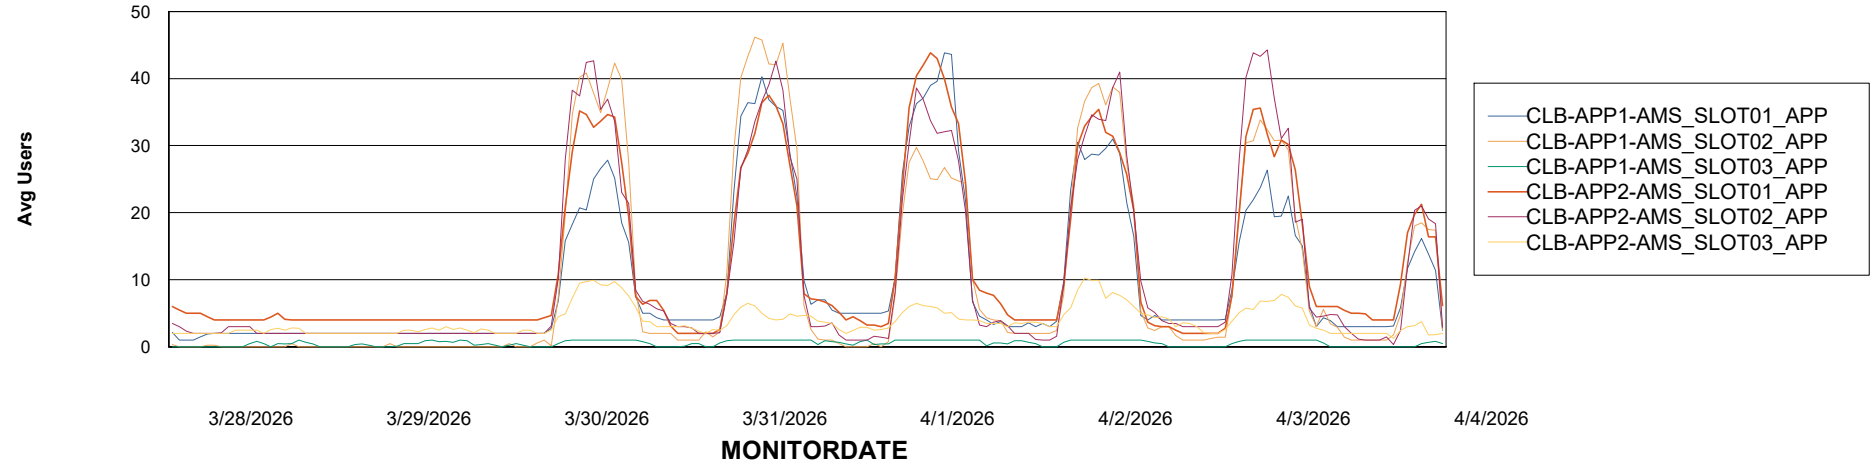

Avg users per day per ABS server