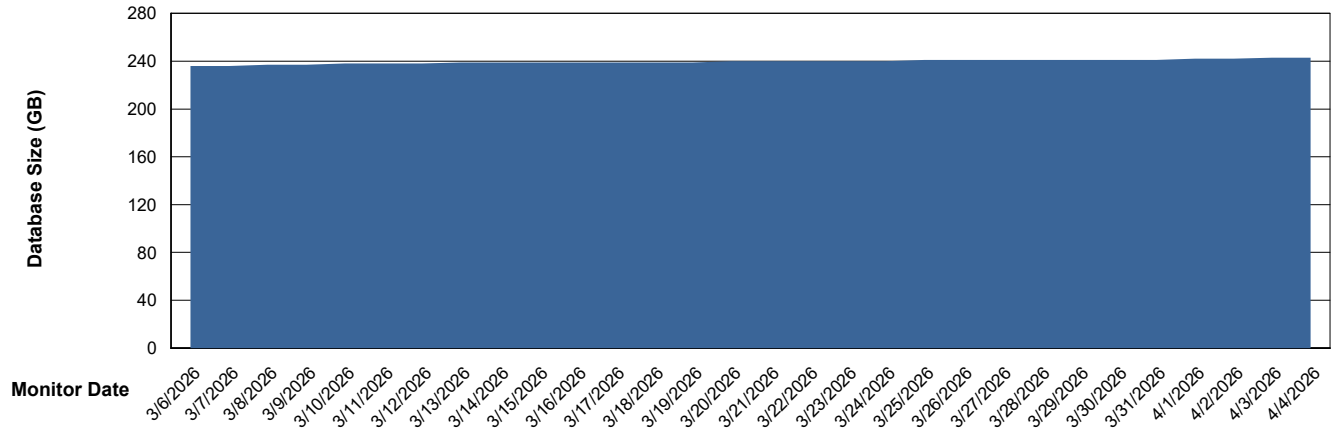

Weekly SLA Customer Report

Customer CLB OCI AMS Production
Database ID 196

Database Performance CLB-DBS2-AMS_PROD_HSBABS1

DB Processes Max 0
DB Processes Max 4
DB Processes Max 1,000

Weekly SLA Customer Report

Customer CLB OCI AMS Production
Database ID 196

DATABASE SIZE CLB-BI2-AMS_ABS1_DB

Database growth over last month

DATABASE SIZE CLB-DBS1-AMS_PROD_ABS1

Database growth over last month

Weekly SLA Customer Report