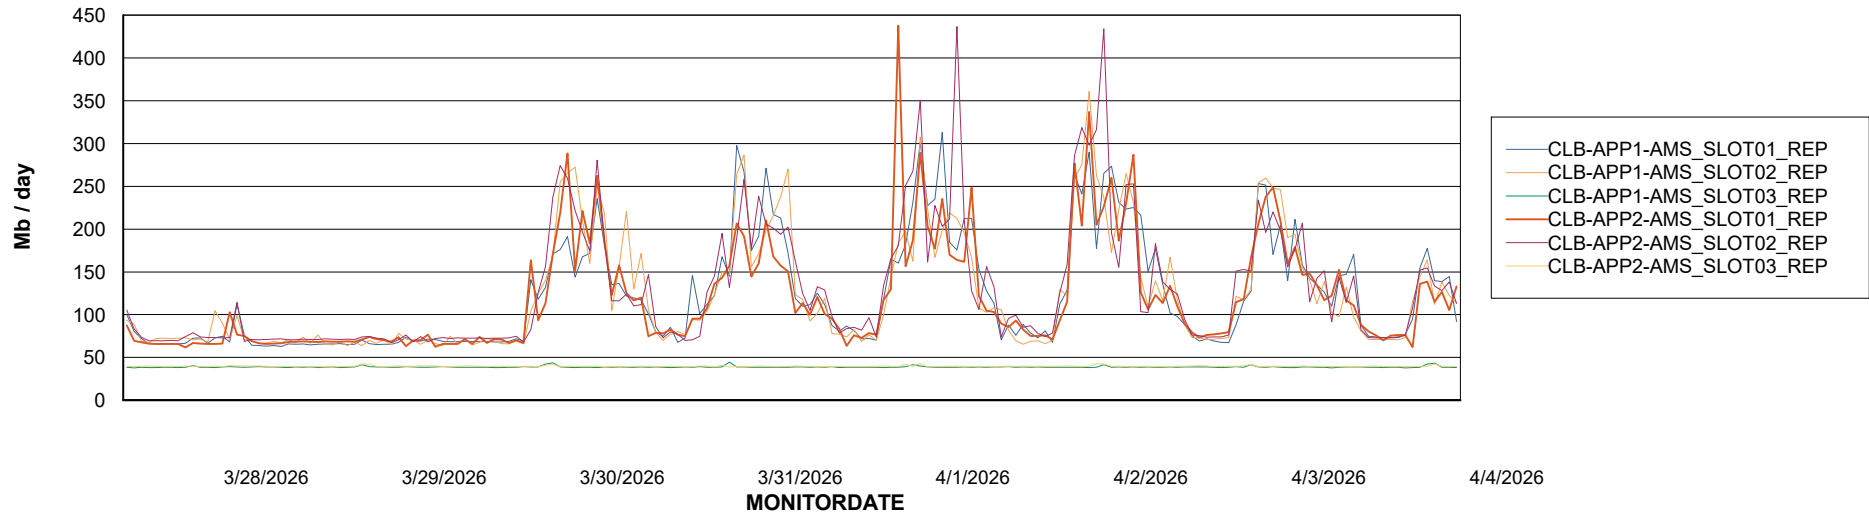

Avg memory used per ABS Server Service

Avg users per day per ABS server

Weekly SLA Customer Report

Customer CLB OCI AMS Production
Database ID 196

ABSSolute Application ReportServer Services

Avg memory used per ReportServer Service