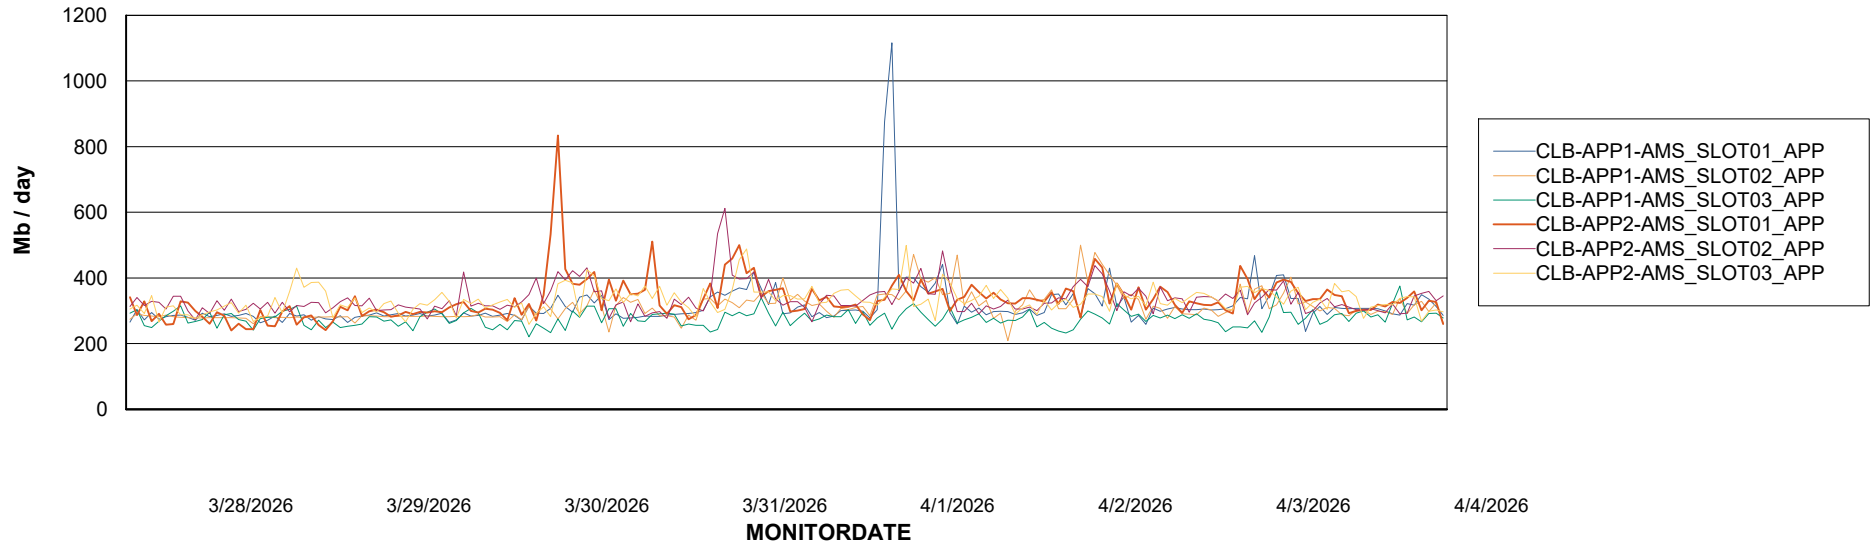

ABSSolute Application Server Services

Avg memory used per ABS Server Service