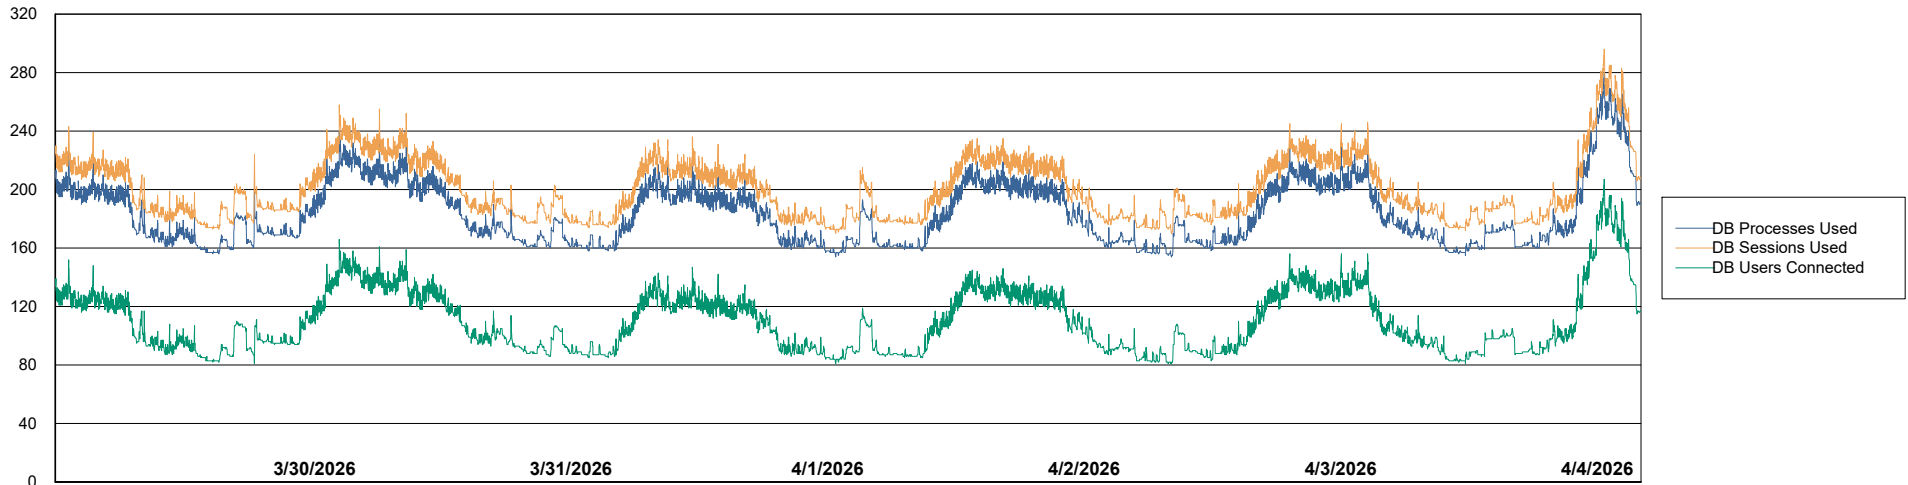

Weekly SLA Customer Report

Customer CLB OCI AMS Production
Database ID 196

Database Performance CLB-BI2-AMS_ABS1_DB

Weekly SLA Customer Report

Customer: CLB OCI AMS Production
Database ID: 196

Database Performance: CLB-DBS1-AMS_PROD_ABS1