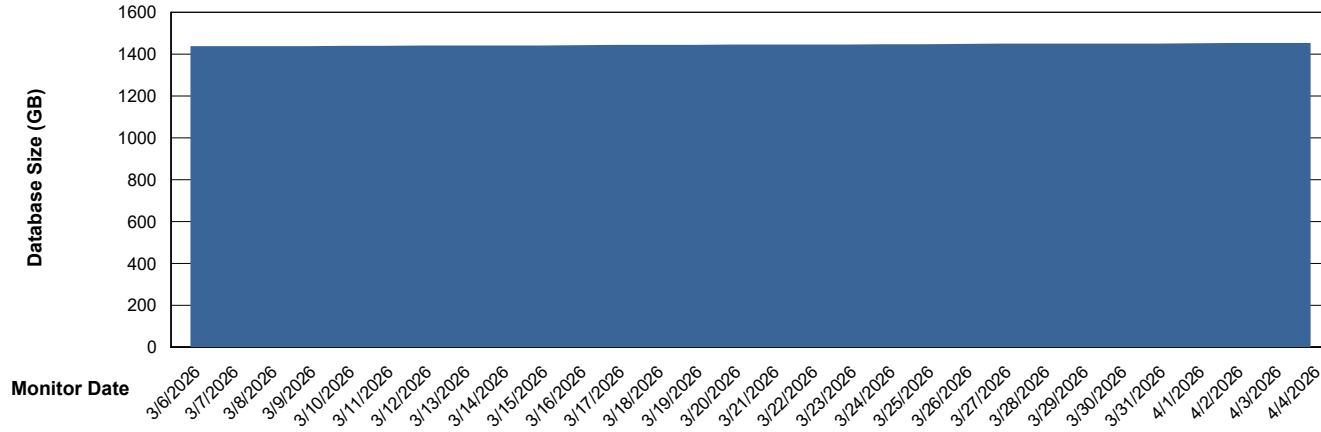

Database growth over last month

Weekly SLA Customer Report

Customer AUJ_Production
Database ID 41

DATABASE SIZE AUJ_DB3_Primary

Database growth over last month

Weekly SLA Customer Report

Customer AUJ_Production
 Database ID 41