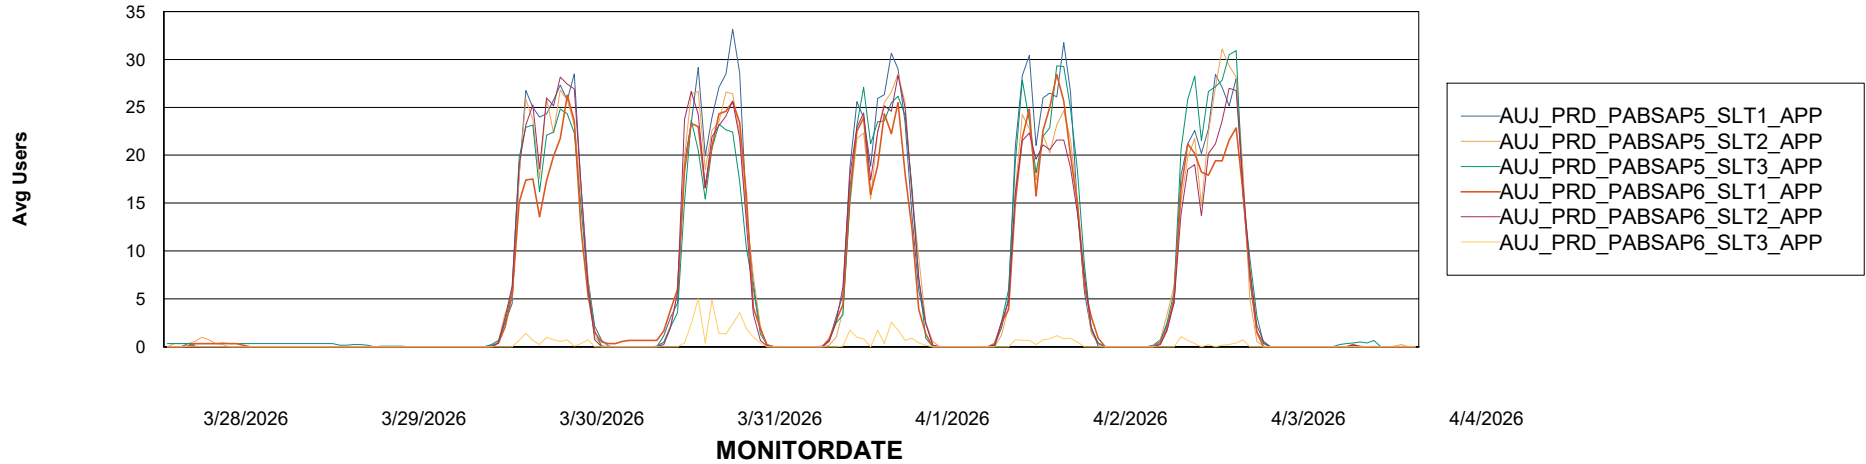

Avg users per day per ABS server