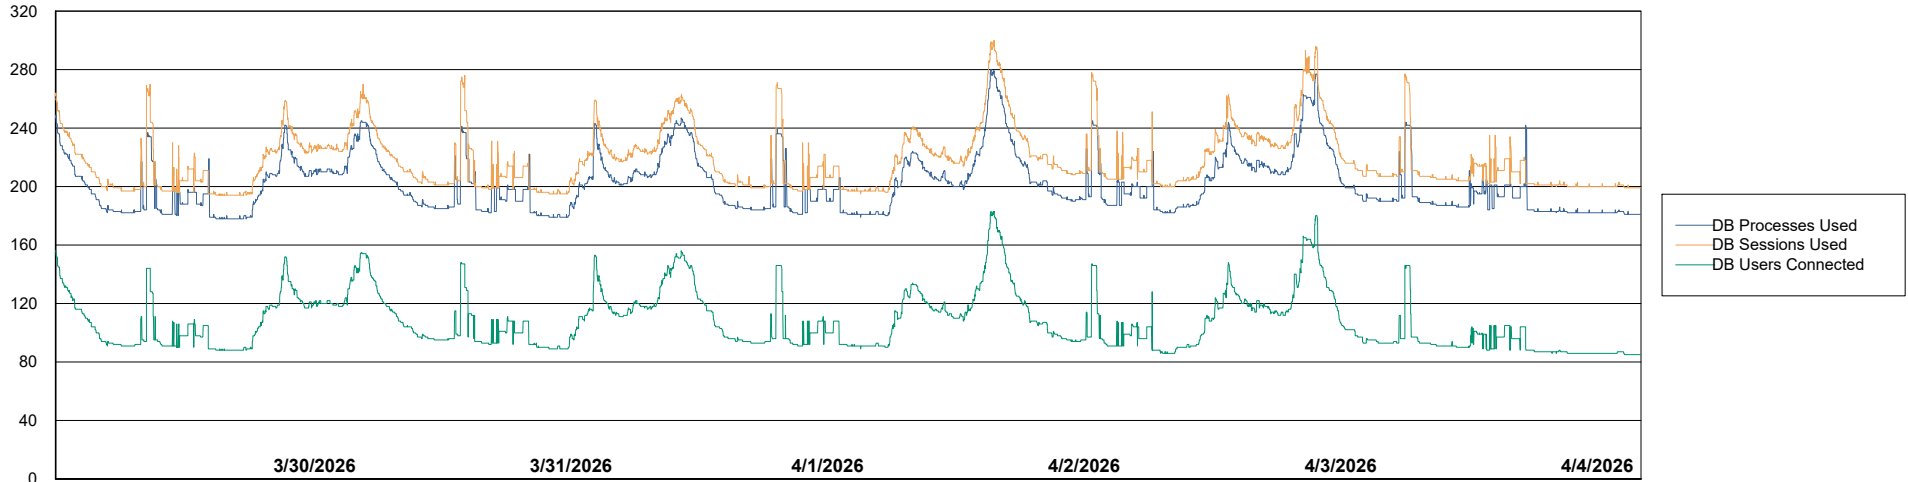

Database Performance AUJ_DB3_Primary