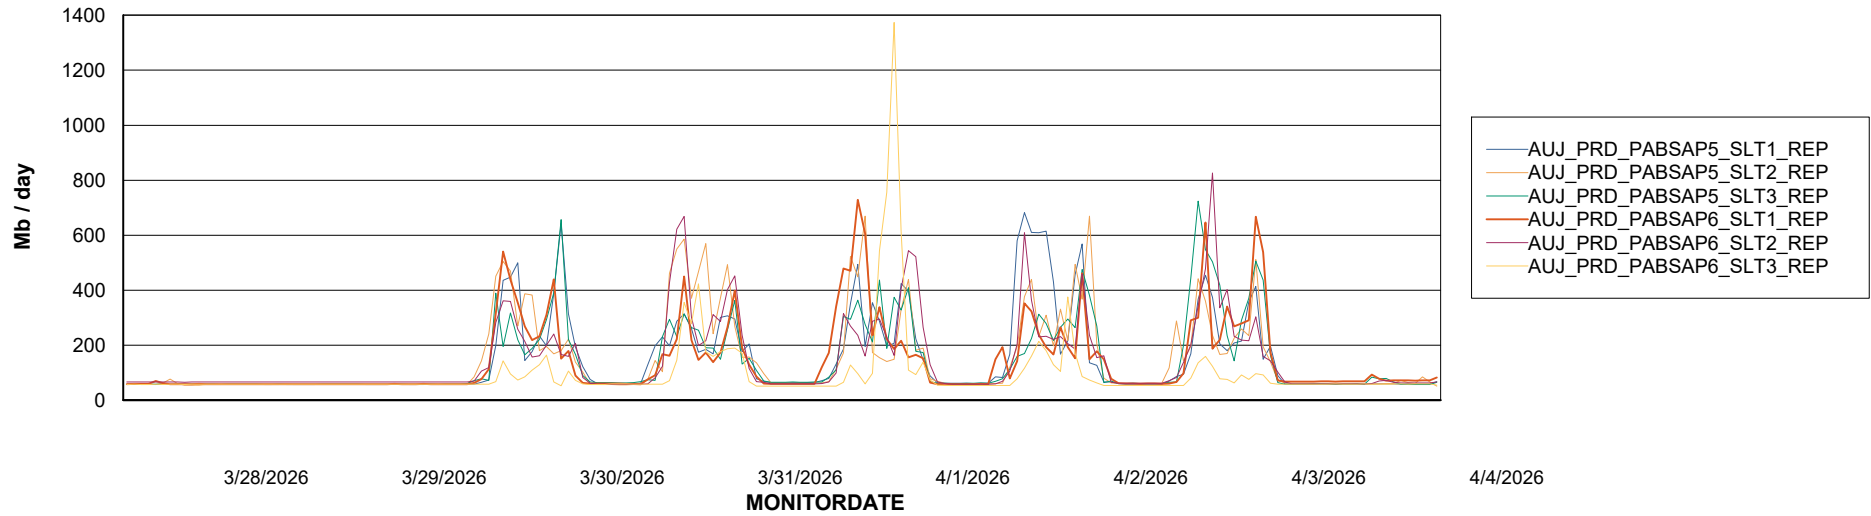

ABSSolute Application ReportServer Services

Avg memory used per ReportServer Service