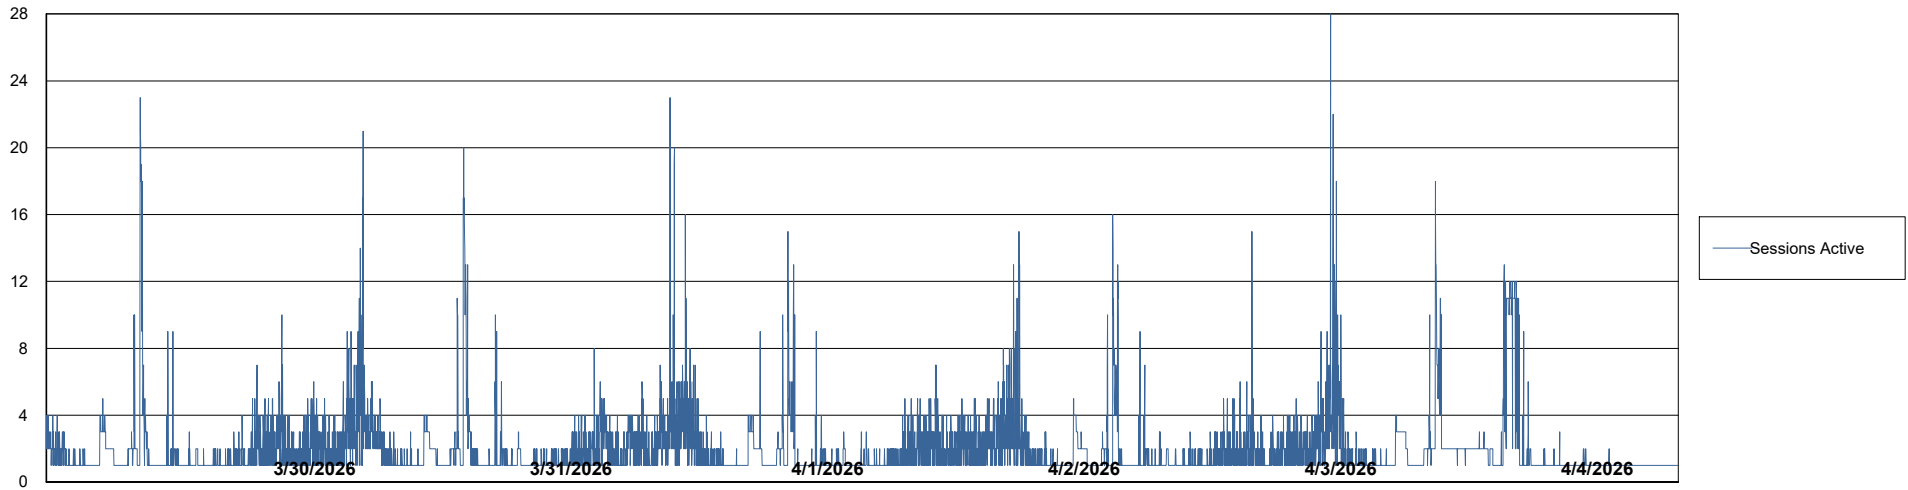

Database Performance AUJ_DB3_Primary