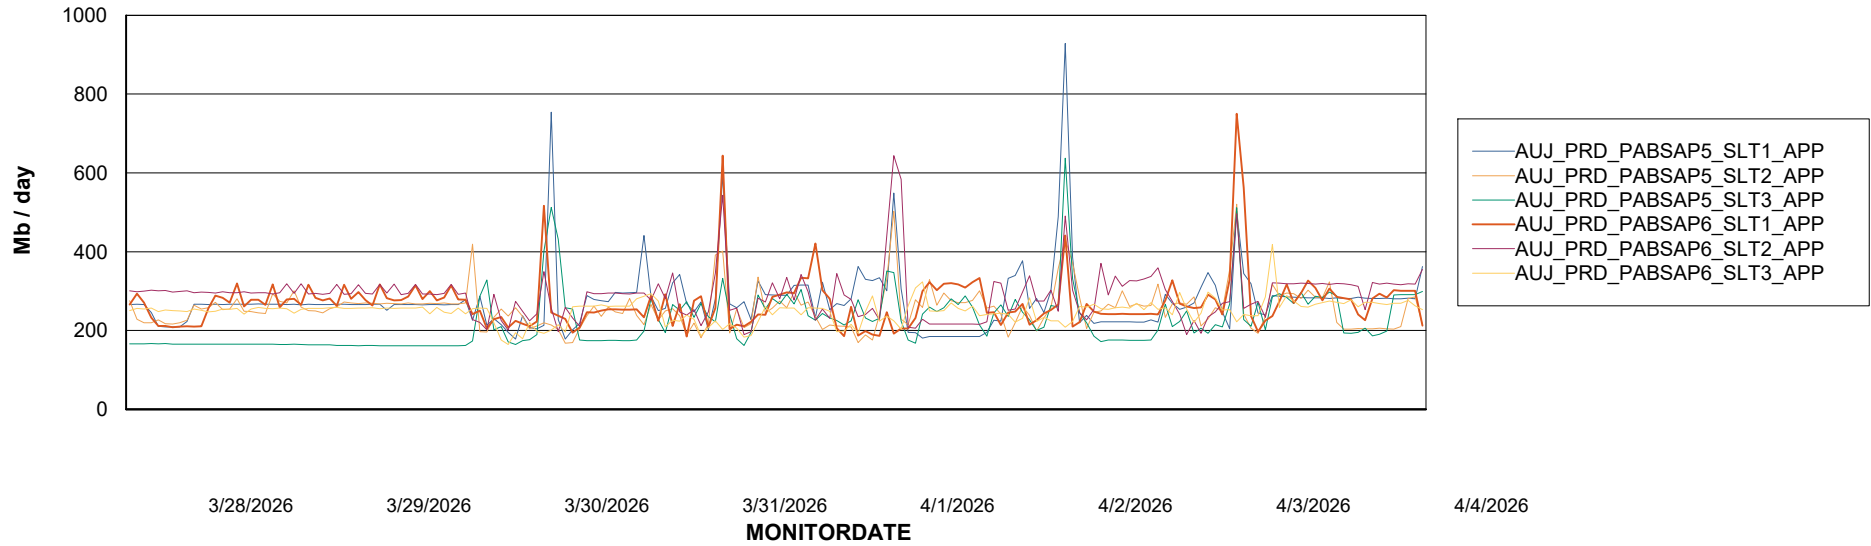

ABSSolute Application Server Services

Avg memory used per ABS Server Service