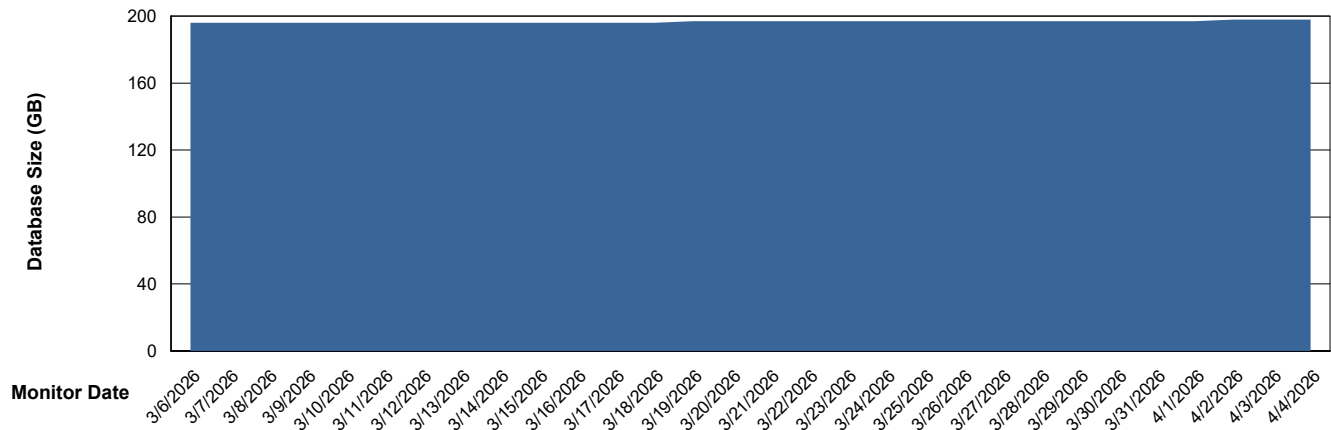

Customer AUJ_Production
Database ID 41

Database Performance AUJ_DB3_Primary

Weekly SLA Customer Report

Customer AUJ_Production
Database ID 41

DATABASE SIZE AUJ_ABSEM3_DB

Database growth over last month

DATABASE SIZE AUJ_BI3_DB

Database growth over last month

Weekly SLA Customer Report

Customer AUJ_Production
Database ID 41

DATABASE SIZE AUJ_DB3_Primary

Database growth over last month

Weekly SLA Customer Report

Customer AUJ_Production
 Database ID 41