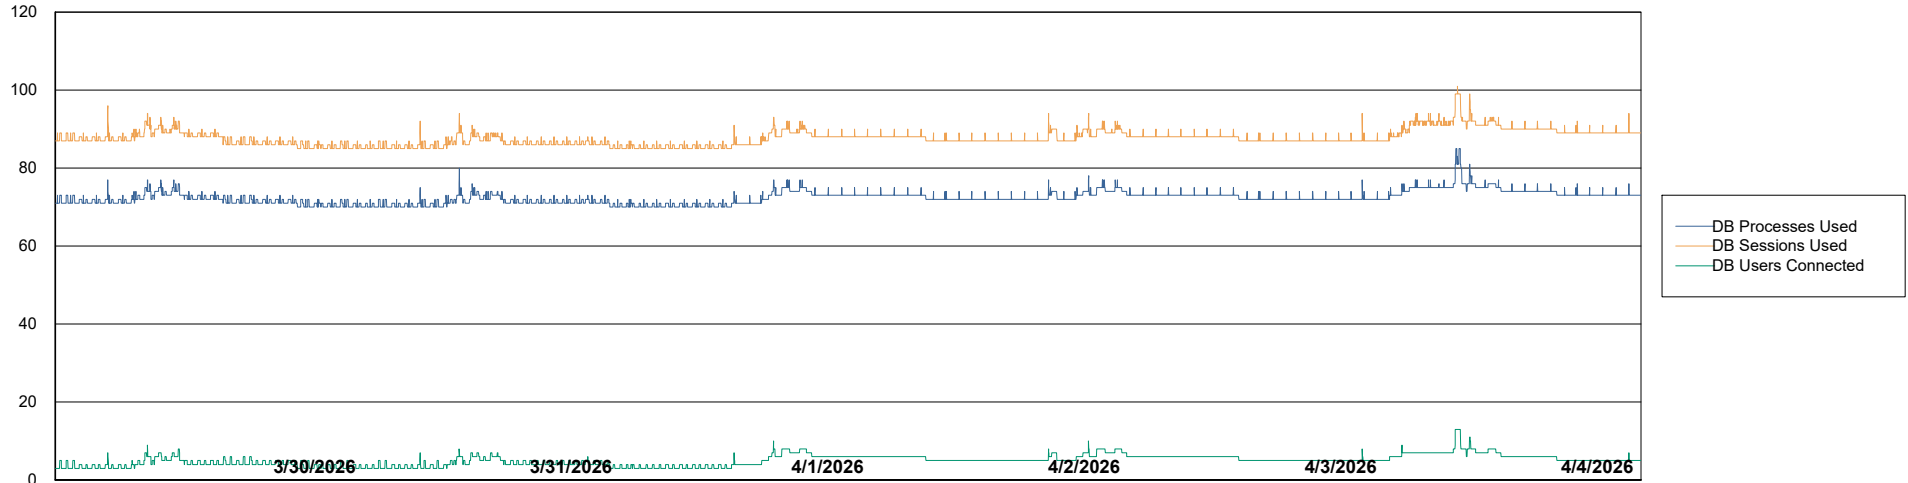

Weekly SLA Customer Report

Customer AUJ_Production
Database ID 41

Database Performance AUJ_ABSEM3_DB

Weekly SLA Customer Report

Customer AUJ_Production
Database ID 41

Database Performance AUJ_BI3_DB

Weekly SLA Customer Report