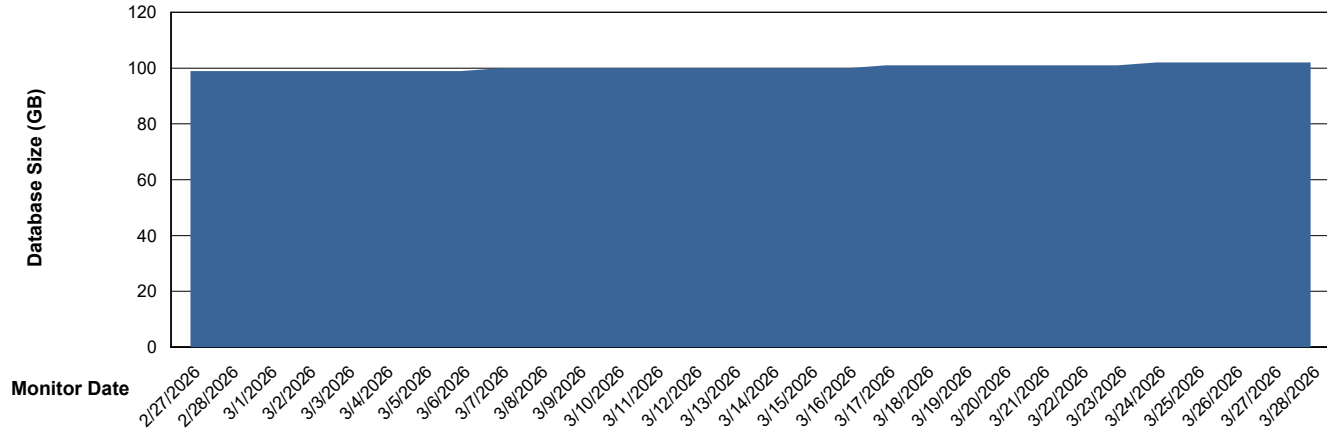

DB Processes Max 4
DB Processes Max 1,000
DB Processes Max 0

Weekly SLA Customer Report

Customer XMX Production (24/7)
 Database ID 146

DATABASE SIZE XMX_PROD_ABSDB01_PRDB_ABS1

Database growth over last month

Database Tablespace XMX_PROD_ABSDB01_PRDB_ABS1

Date	Tablespace Name	MaxFilesize (Gb)	Usedsize (Gb)	Percentage free
3/28/2026	ABSDATA	128	80	38
	INDX	120	0	100
3/27/2026	ABSDATA	128	79	38
	INDX	120	0	100
3/26/2026	ABSDATA	128	79	38
	INDX	120	0	100
3/25/2026	ABSDATA	128	79	38
	INDX	120	0	100
3/24/2026	ABSDATA	128	79	38
	INDX	120	0	100
3/23/2026	ABSDATA	128	79	38
	INDX	120	0	100
3/22/2026	ABSDATA	128	79	38
	INDX	120	0	100

Weekly SLA Customer Report

Customer XMX Production (24/7)
Database ID 146

Standby Database Health XMX Production (24/7)

Recovery lag for last 7 days

Weekly SLA Customer Report

Customer XMX Production (24/7)
Database ID 146