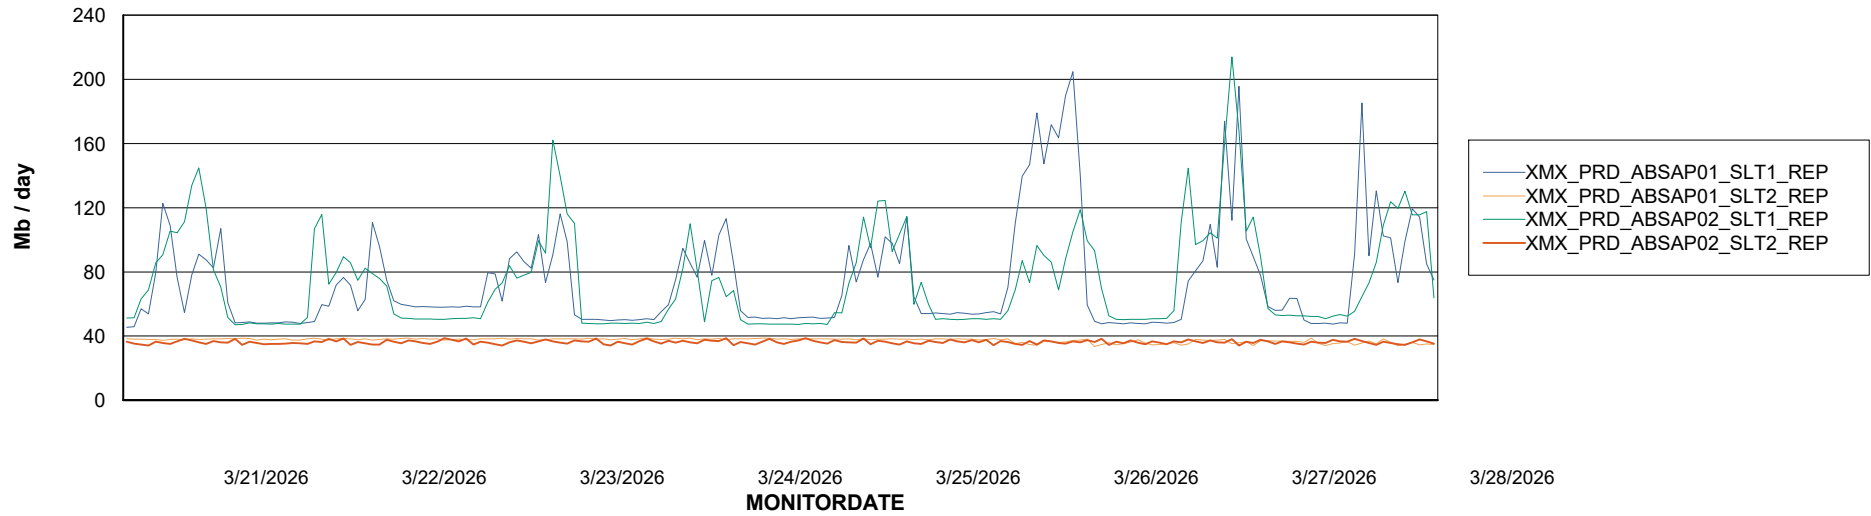

ABSSolute Application ReportServer Services

Avg memory used per ReportServer Service