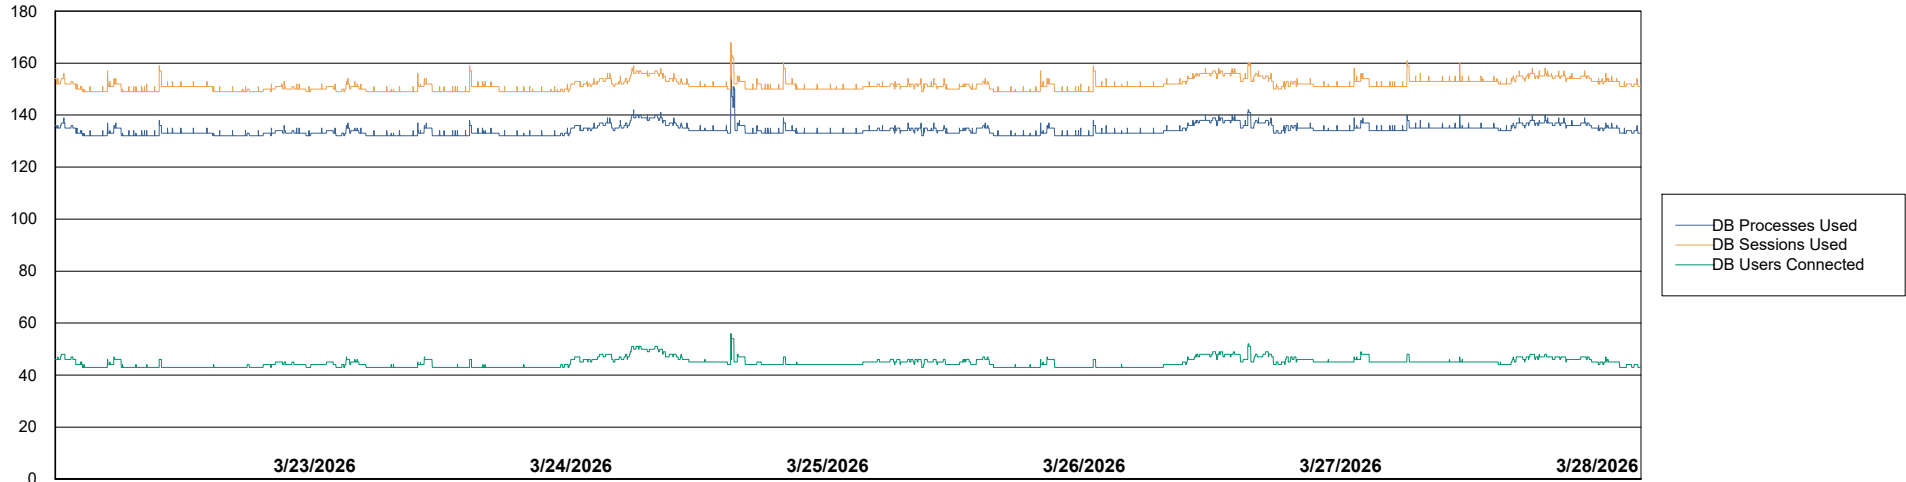

Database Performance XMX_PROD_ABSDB01_PRDB_ABS1