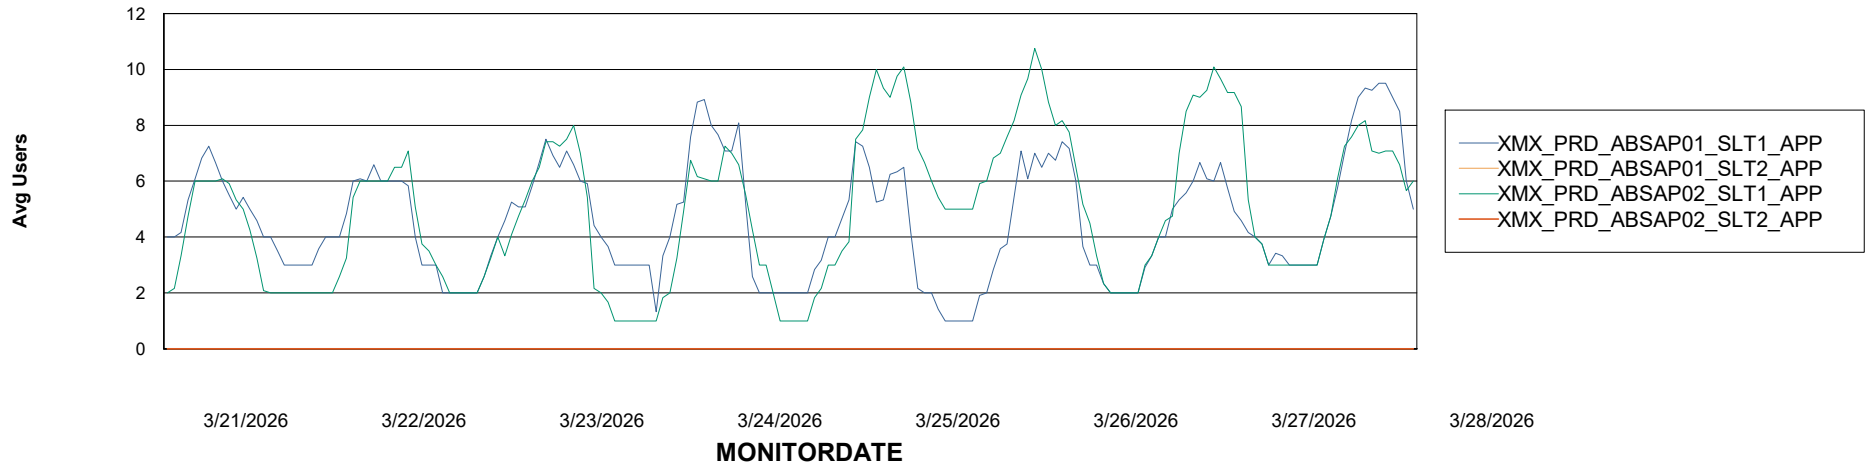

Weekly SLA Customer Report

Customer XMX Production (24/7)
Database ID 146

Standby Database Health XMX Production (24/7)

Recovery lag for last 7 days

Weekly SLA Customer Report

Customer XMX Production (24/7)
Database ID 146

ABSSolute Application Server Services

Avg memory used per ABS Server Service

Avg users per day per ABS server

Weekly SLA Customer Report

Customer XMX Production (24/7)
Database ID 146

ABSSolute Application ReportServer Services