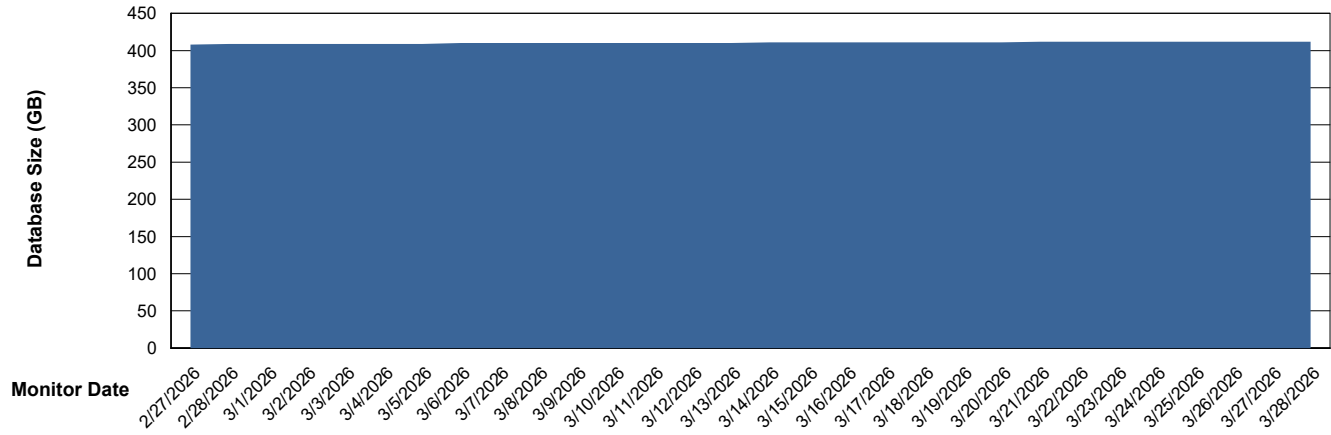

DATABASE SIZE STK_PRD_ABSDBORACLE01_ABS1

Database growth over last month