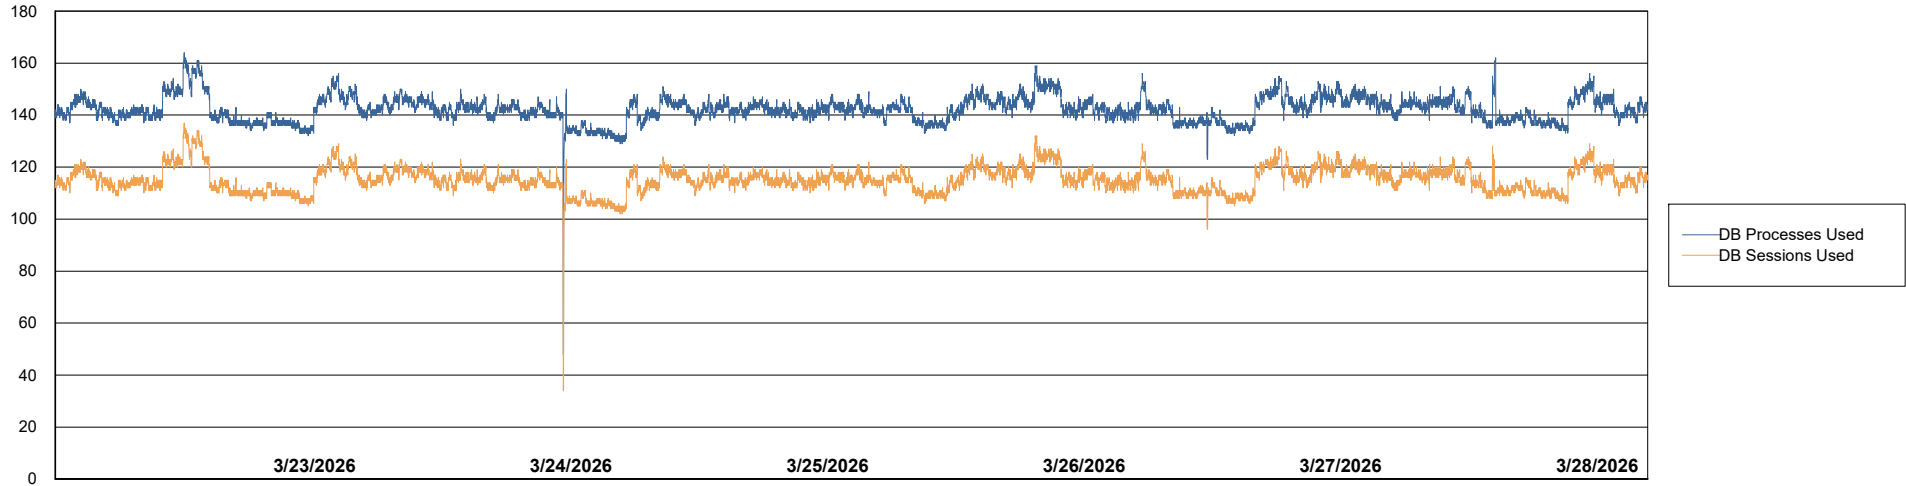

Database Performance STK_PRD_ABSDBORACLE01_ABS1

DB Processes Max 1,000