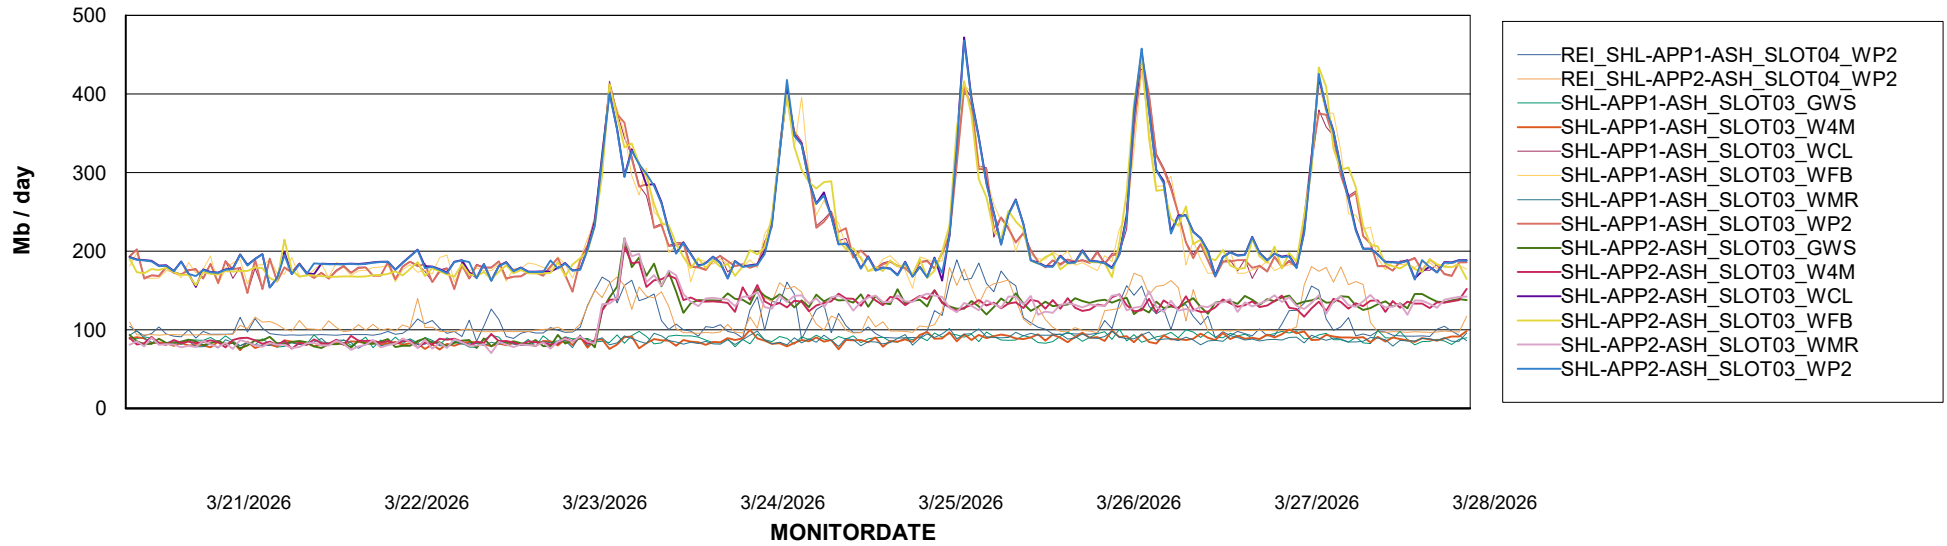

ABSSolute Web Component Services

Avg memory used per ABS Web component