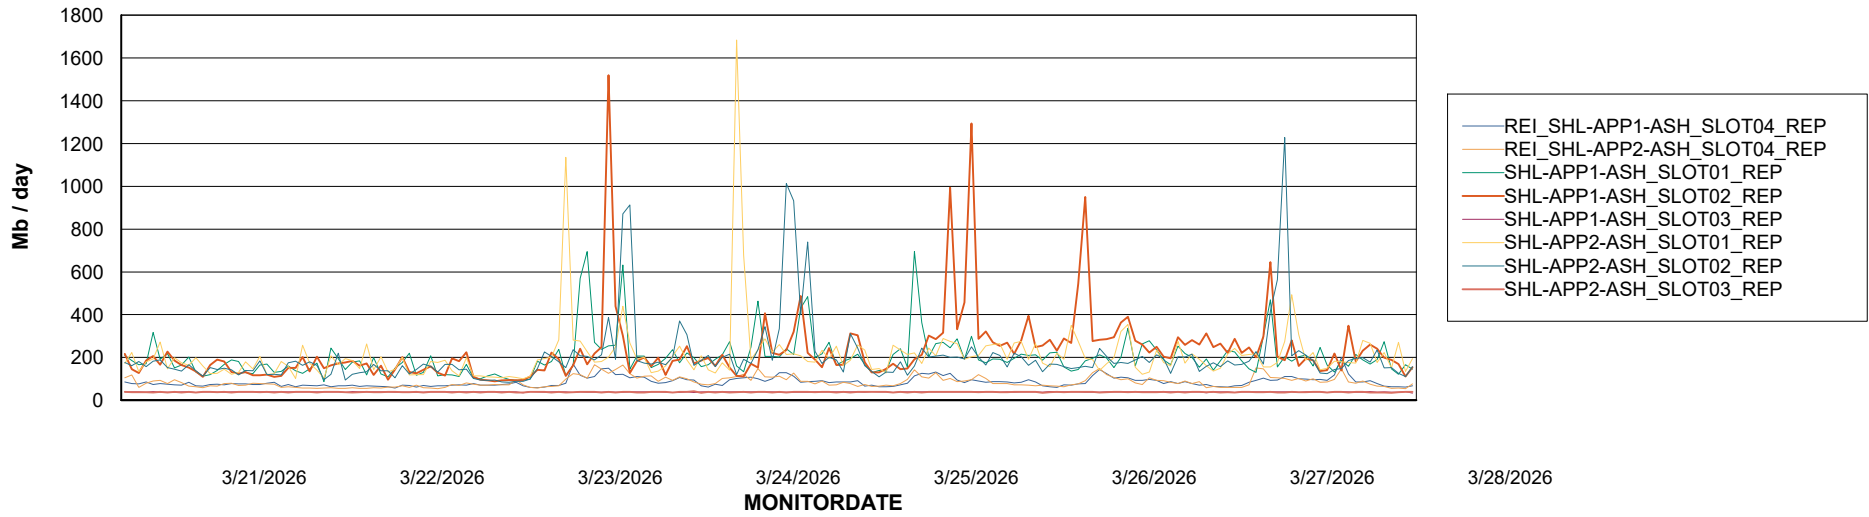

ABSSolute Application ReportServer Services

Avg memory used per ReportServer Service