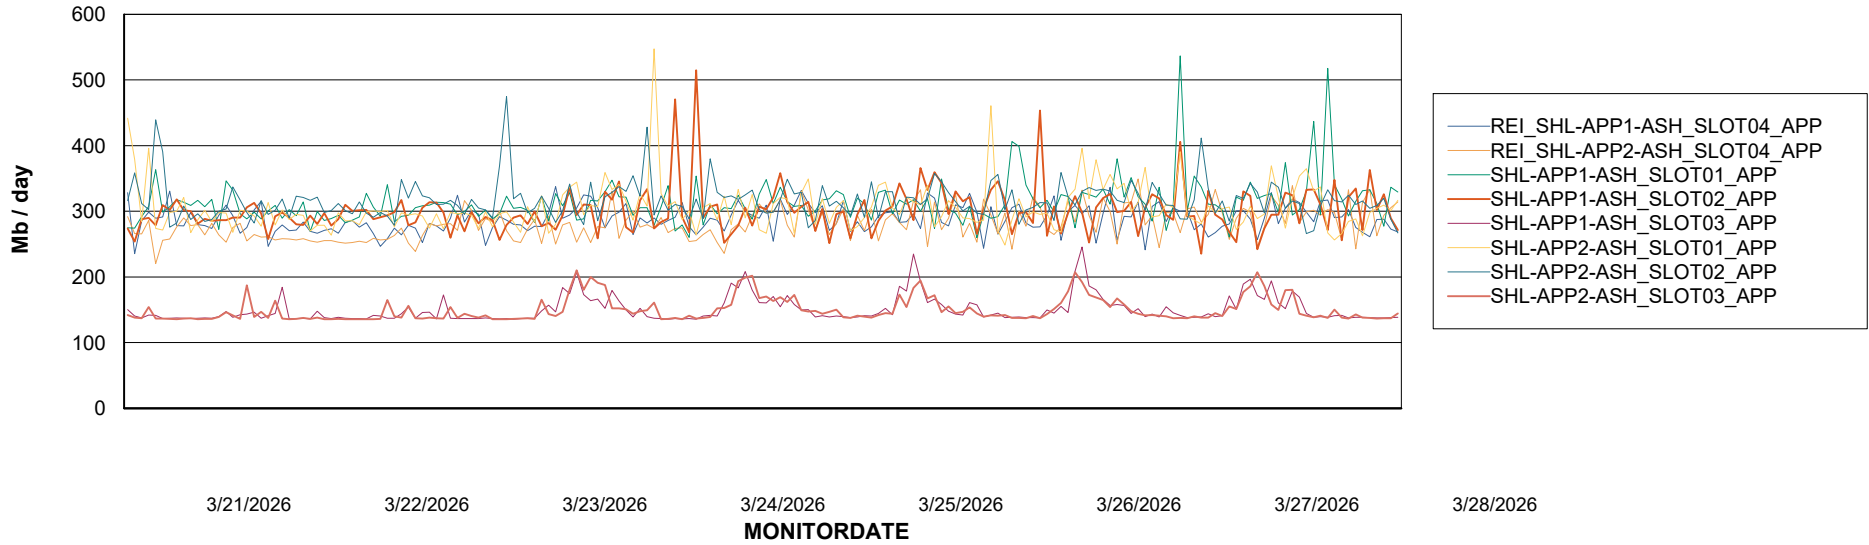

ABSSolute Application Server Services

Avg memory used per ABS Server Service