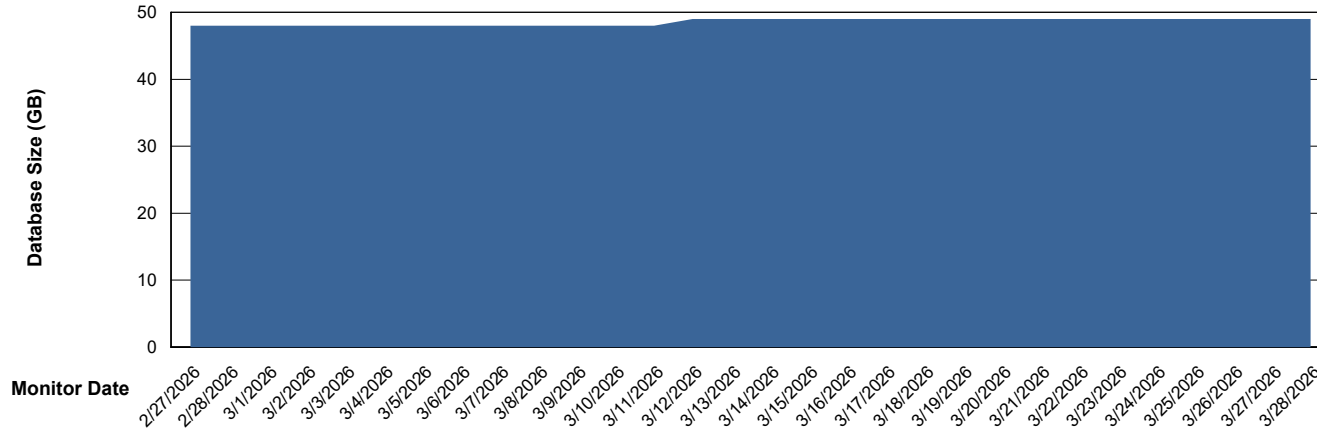

DATABASE SIZE SHL-BI-ASH_PROD_ABS1

Database growth over last month