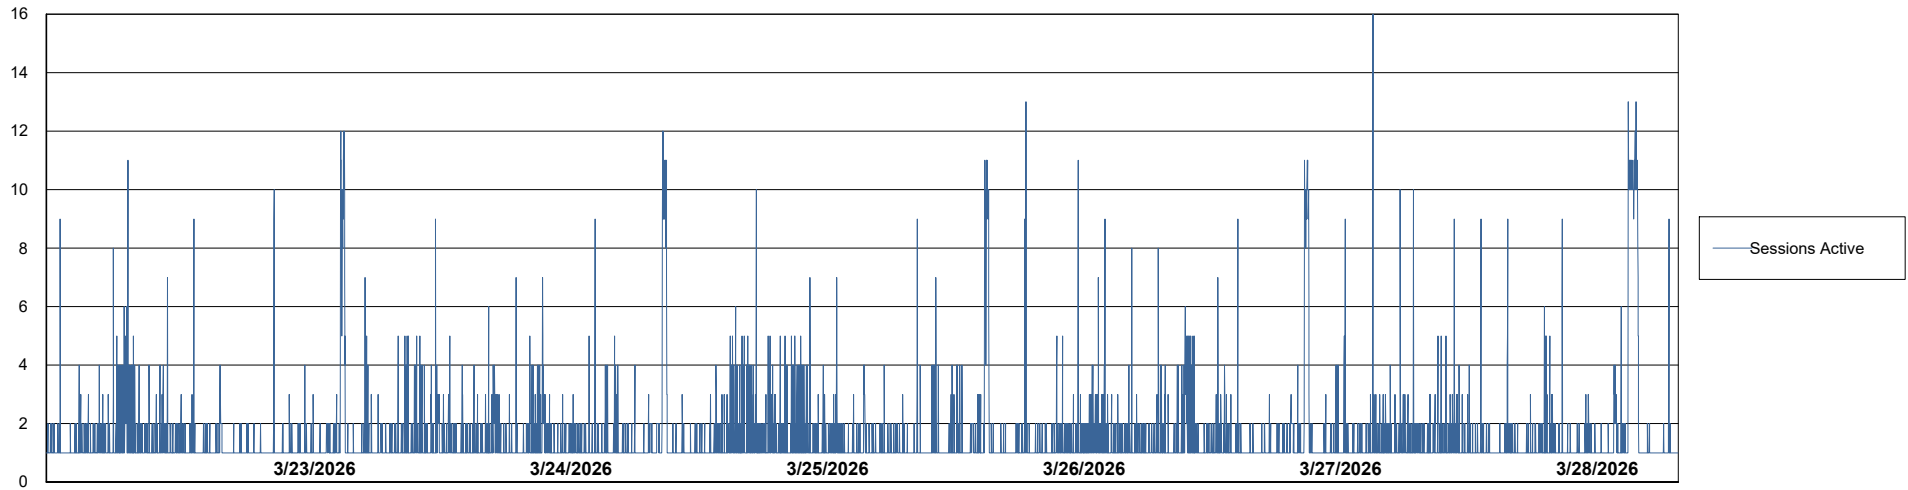

Database Performance SHL-DBS1-ASH_PROD_ABS1