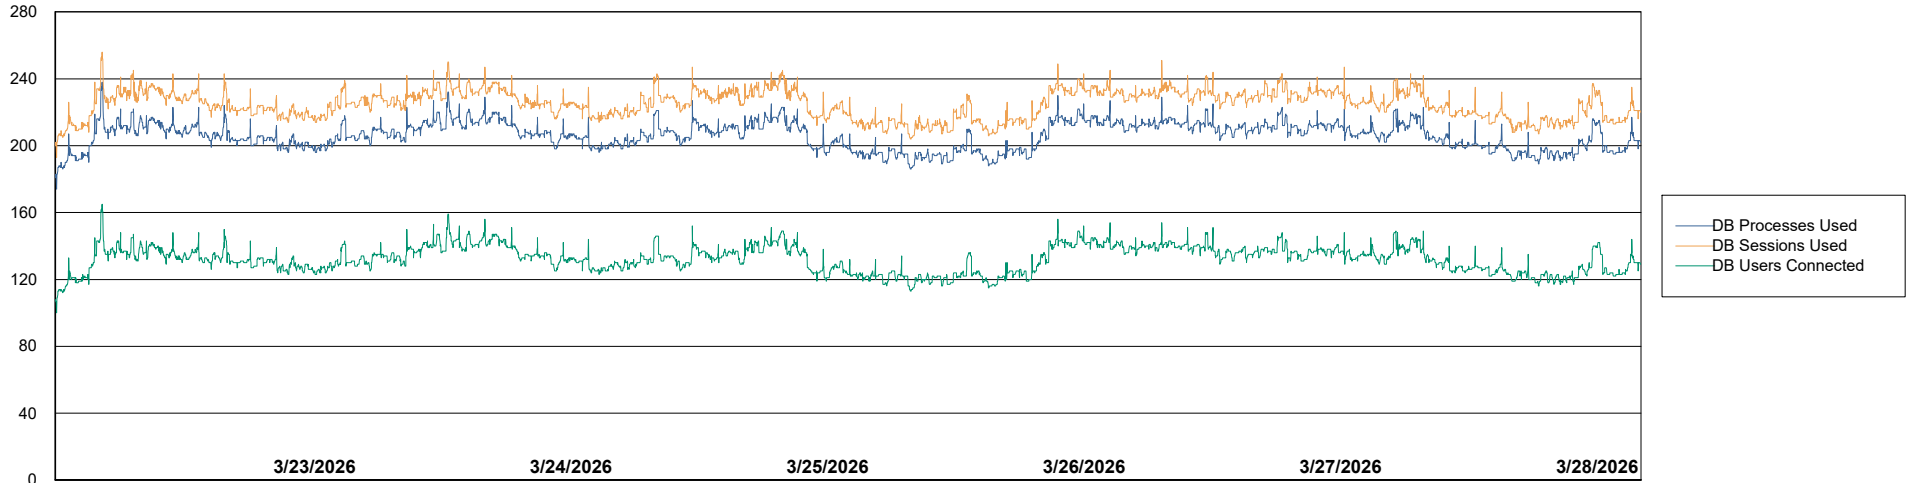

Database Performance SHL-DBS1-ASH_PROD_ABS1