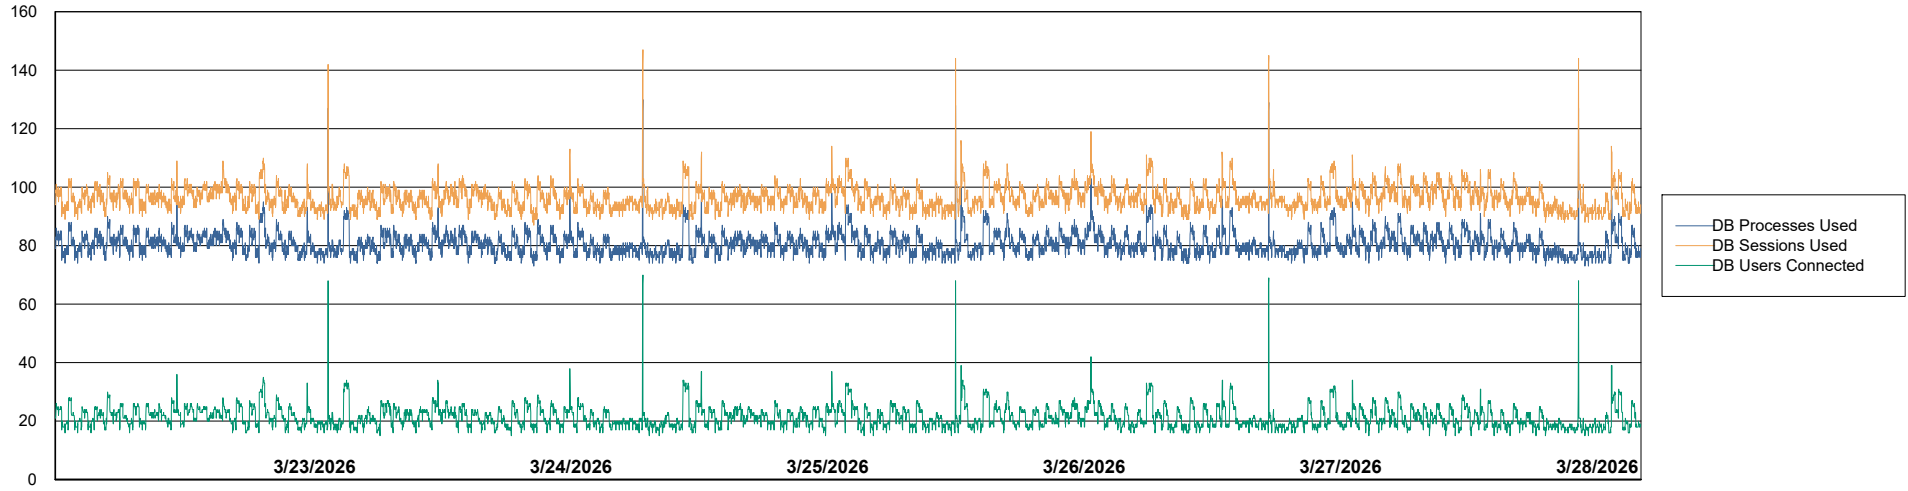

Database Performance SHL-BI-ASH_PROD_ABS1