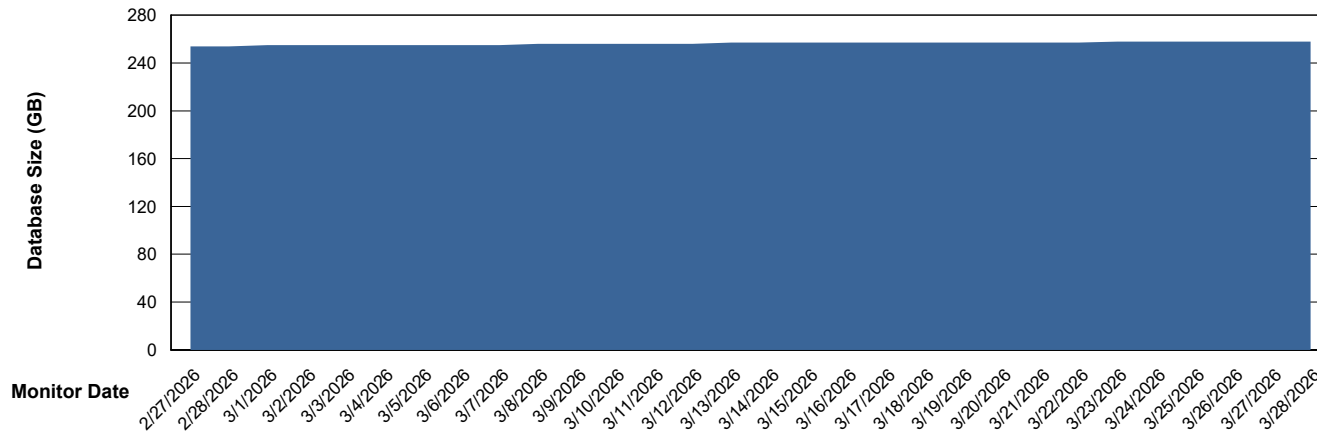

DATABASE SIZE SHL-DBS1-ASH_PROD_ABS1

Database growth over last month