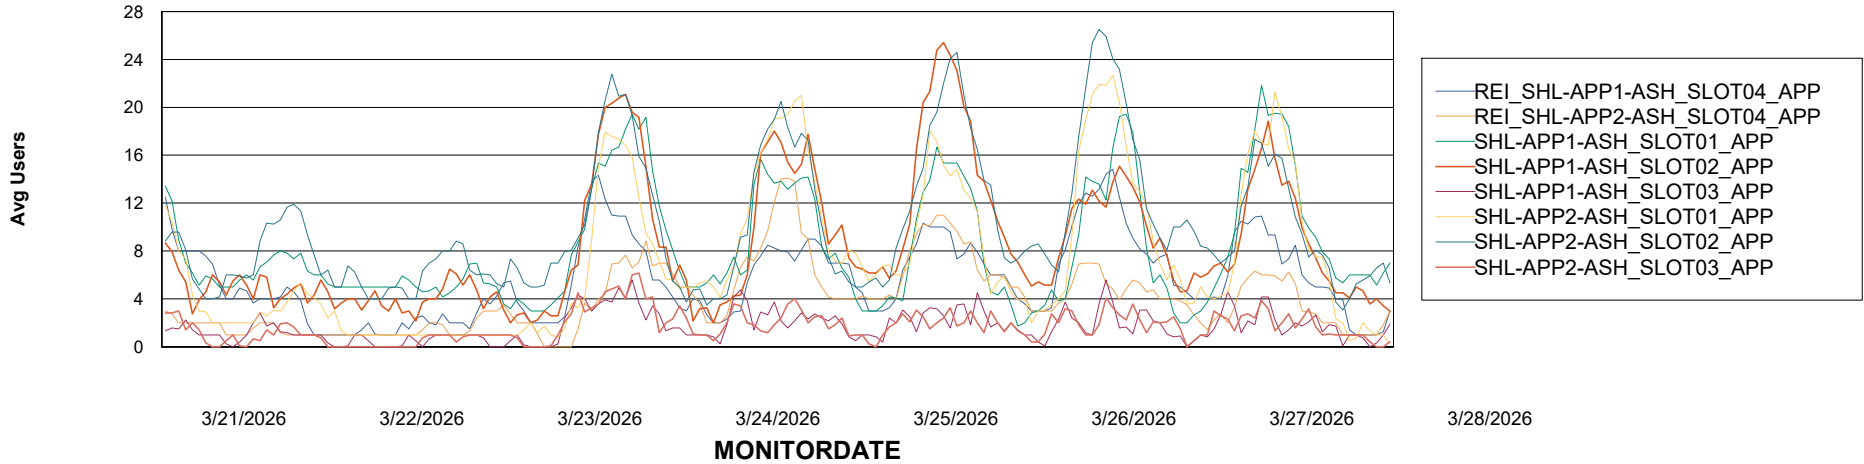

Avg users per day per ABS server