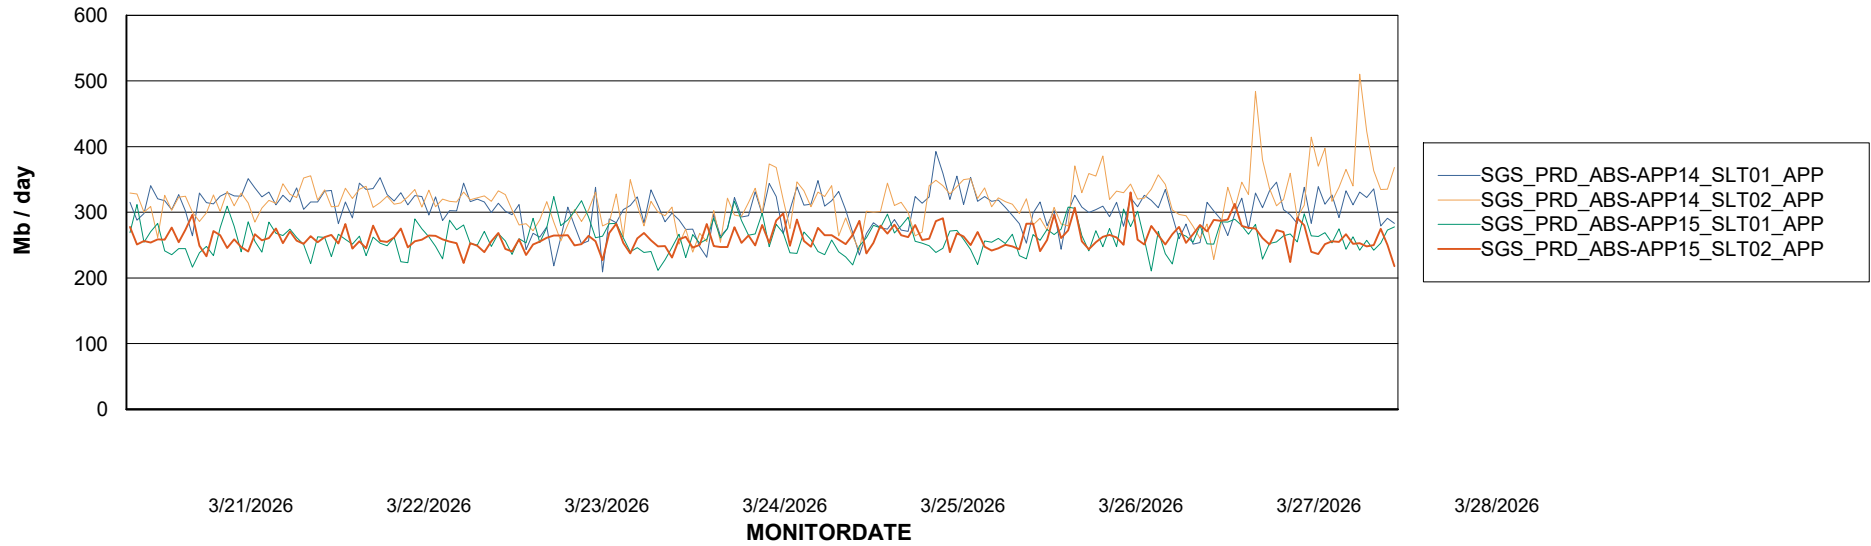

ABSSolute Application Server Services

Avg memory used per ABS Server Service