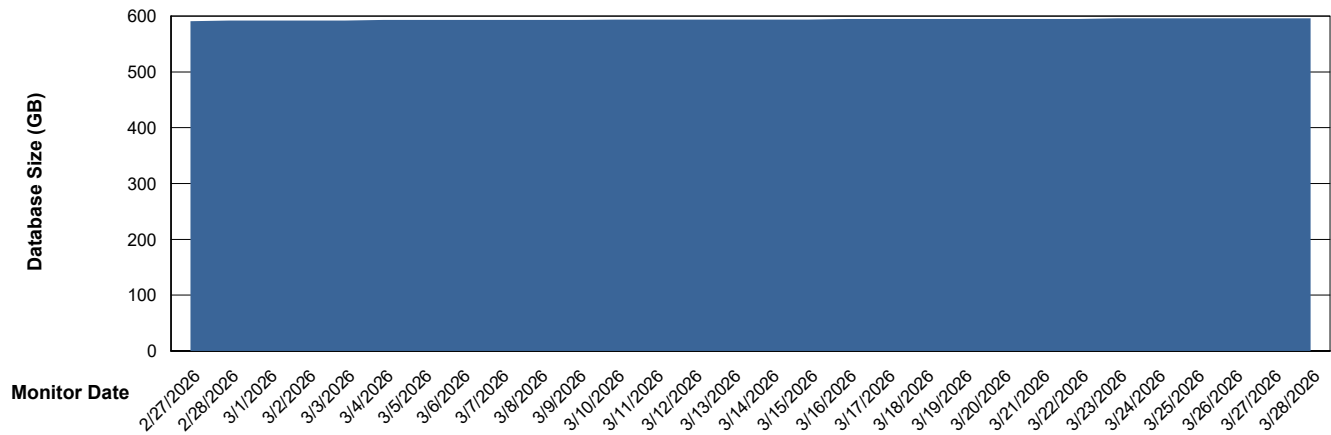

# Weekly SLA Customer Report

Customer SGS\_Production  
Database ID 224

DATABASE SIZE SGS\_PRD\_ABS-BI02\_ABS1

### Database growth over last month

DATABASE SIZE SGS\_PRD\_ABS-DB16\_ABS1

### Database growth over last month