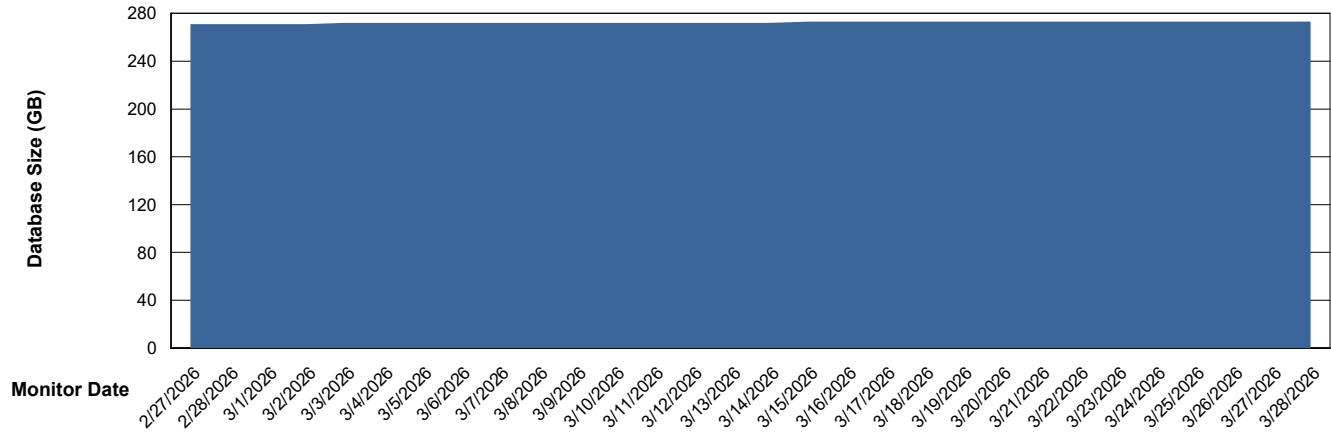

DATABASE SIZE SGS_PRD_ABS-BI02_ABS1

Database growth over last month