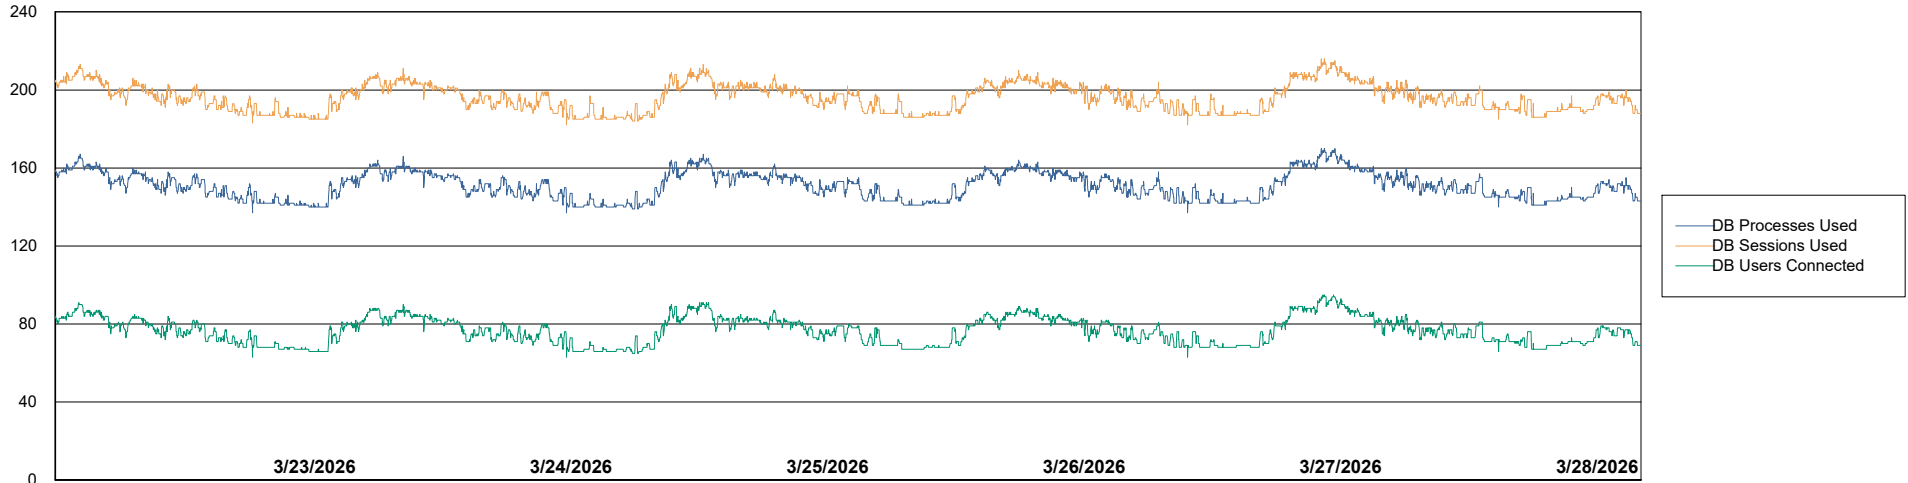

Database Performance SGS_PRD_ABS-DB16_ABS1