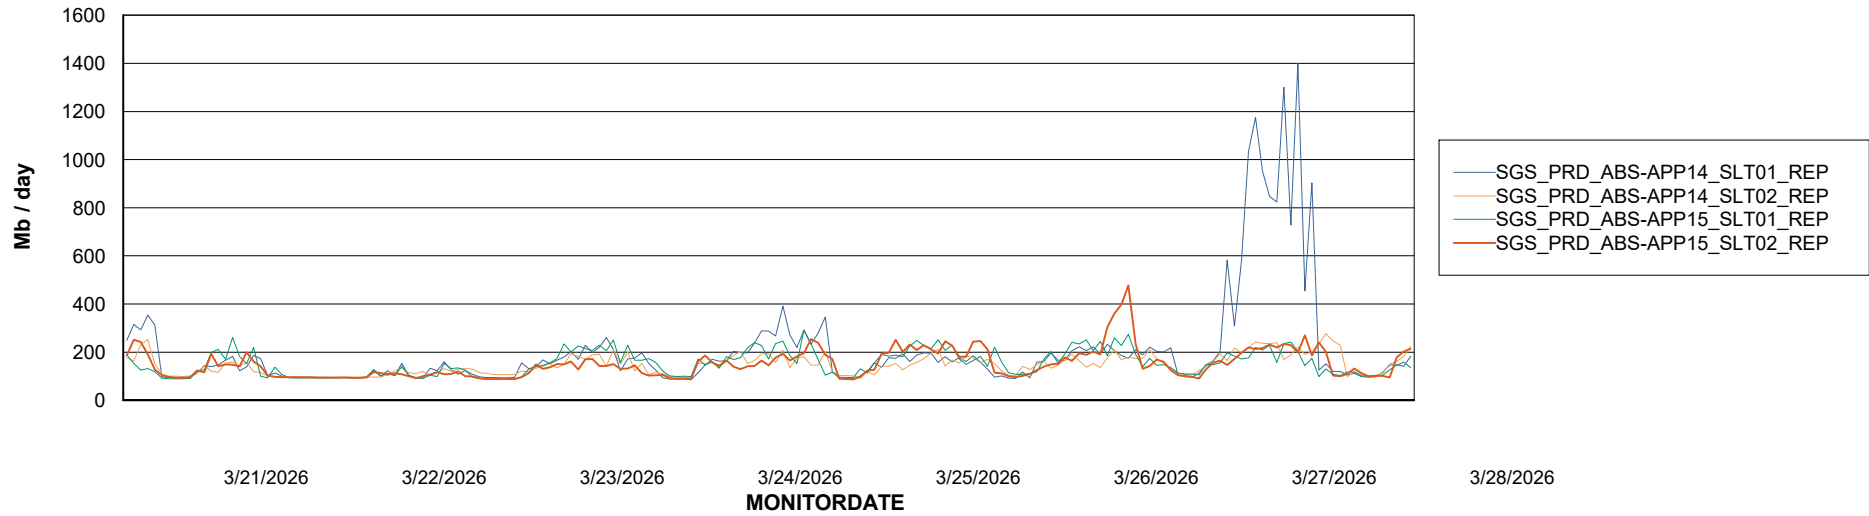

ABSSolute Application ReportServer Services

Avg memory used per ReportServer Service