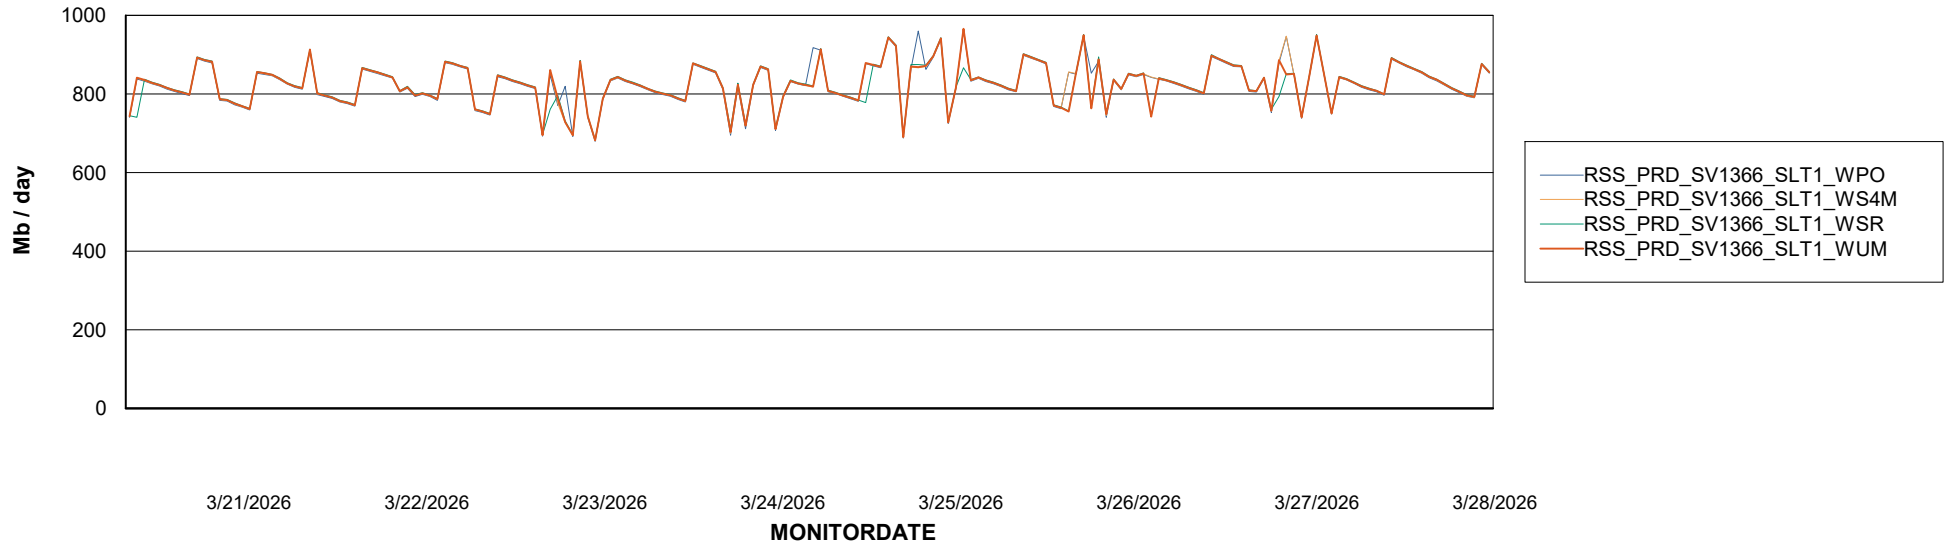

ABSSolute Application ReportServer Services

Avg memory used per ReportServer Service

Weekly SLA Customer Report

Customer RSS Production
Database ID 52

ABSSolute Web Component Services

Avg memory used per ABS Web component