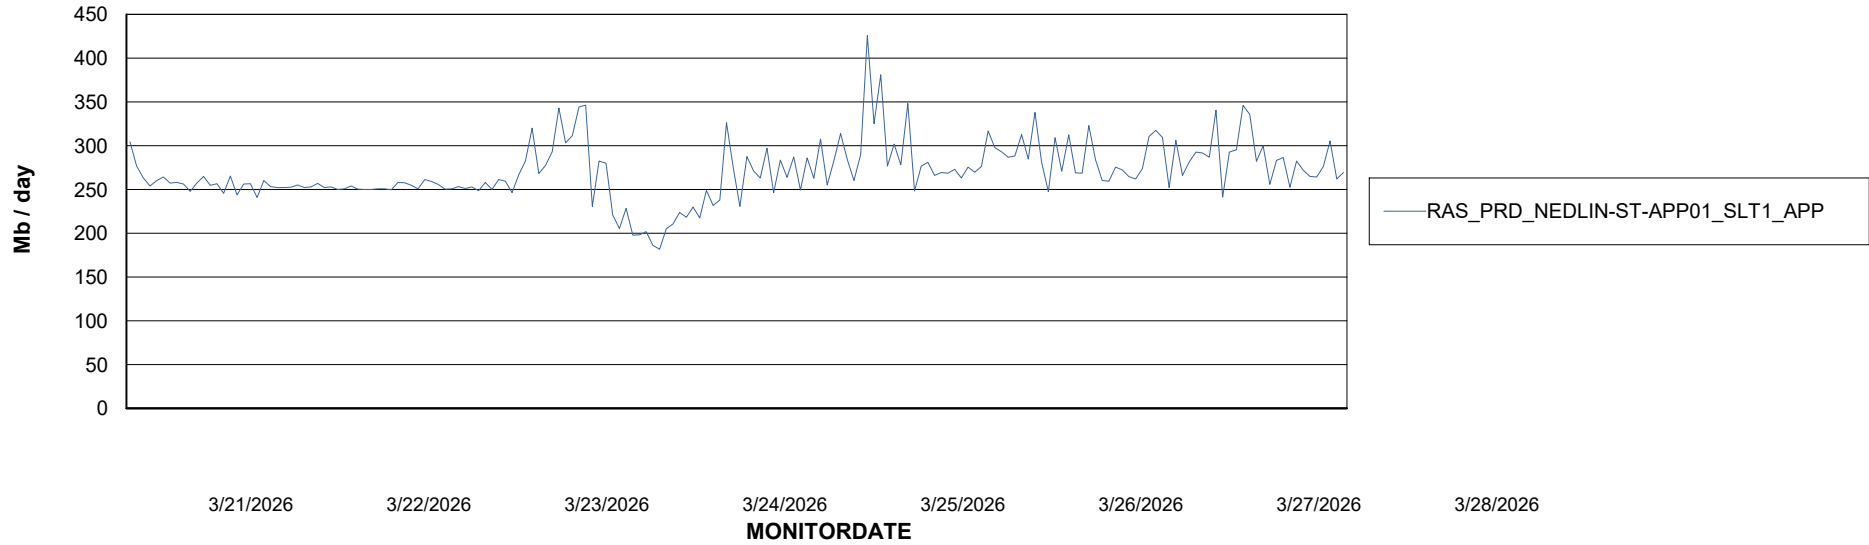

ABSSolute Application Server Services

Avg memory used per ABS Server Service