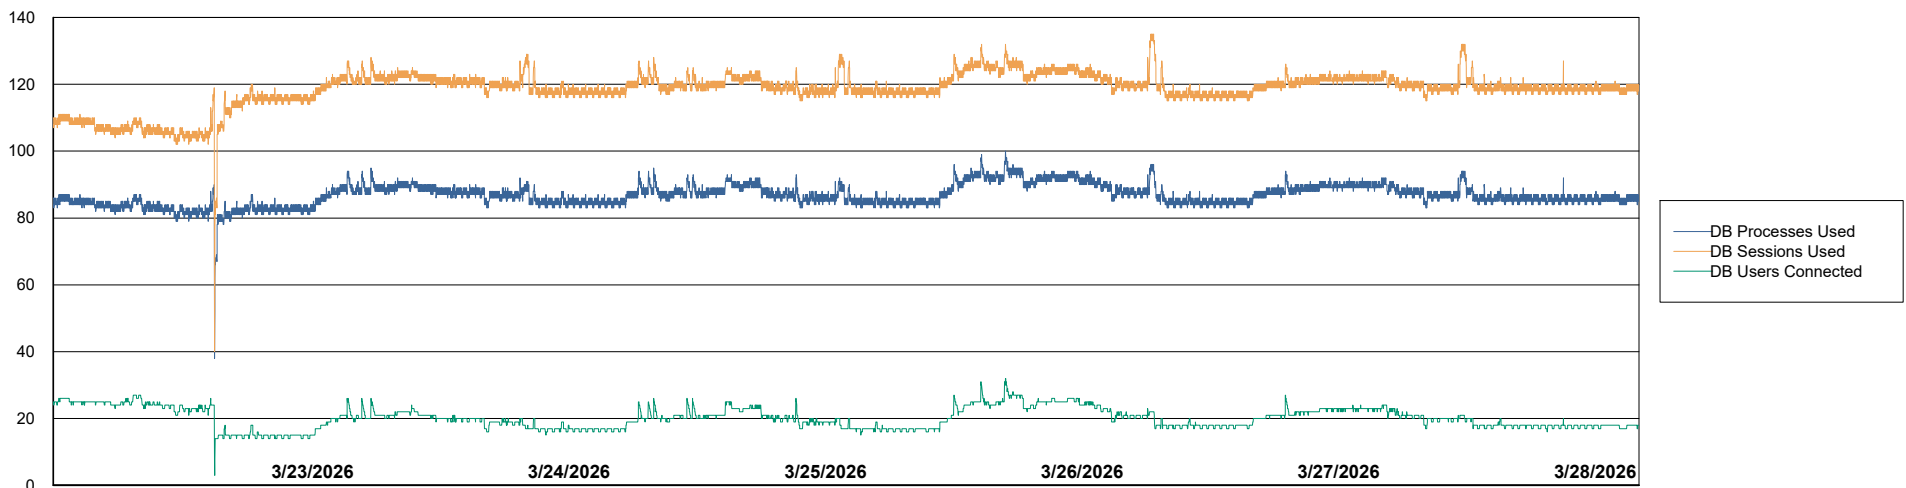

Database Performance RAS_PRD_NEDLIN-ST-APP01_ABS1