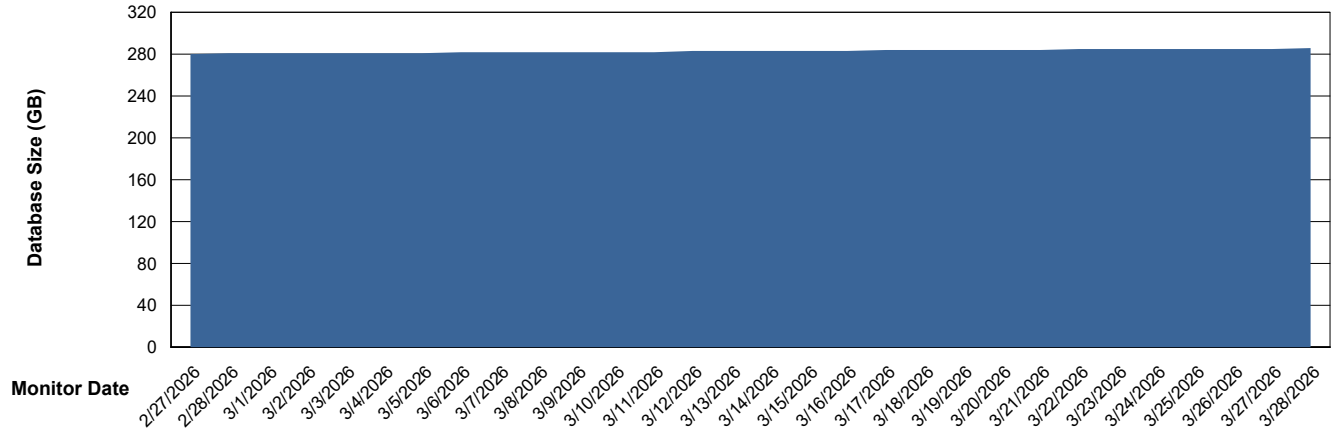

DATABASE SIZE NOA_PRD_NHSBI_ABS1

Database growth over last month