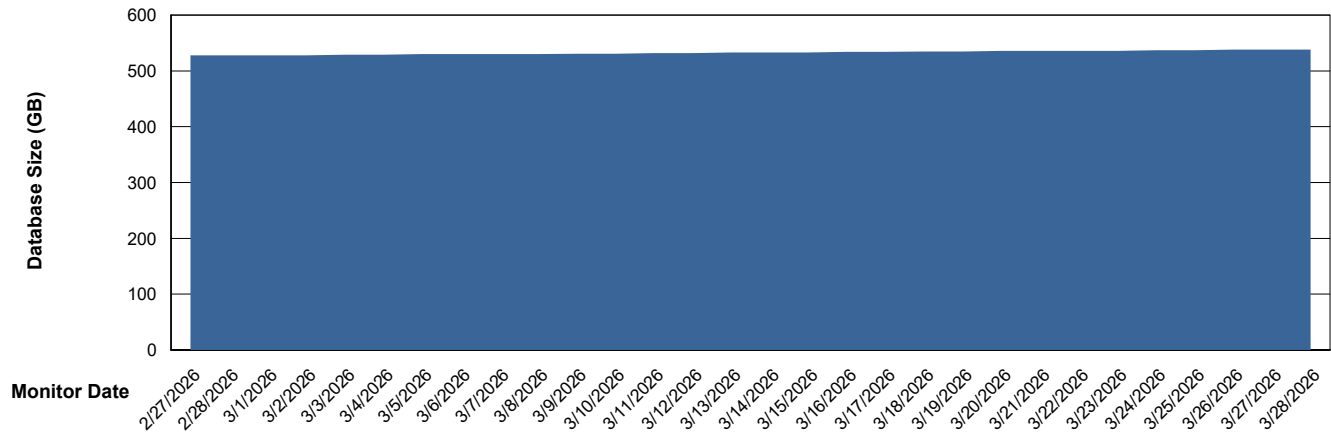

# Weekly SLA Customer Report

Customer NOA\_Production (24/7)  
Database ID 116

DATABASE SIZE NOA\_PRD\_NHSBI\_ABS1

### Database growth over last month

DATABASE SIZE NOA\_PRD\_NovoABS01\_ABS1

### Database growth over last month