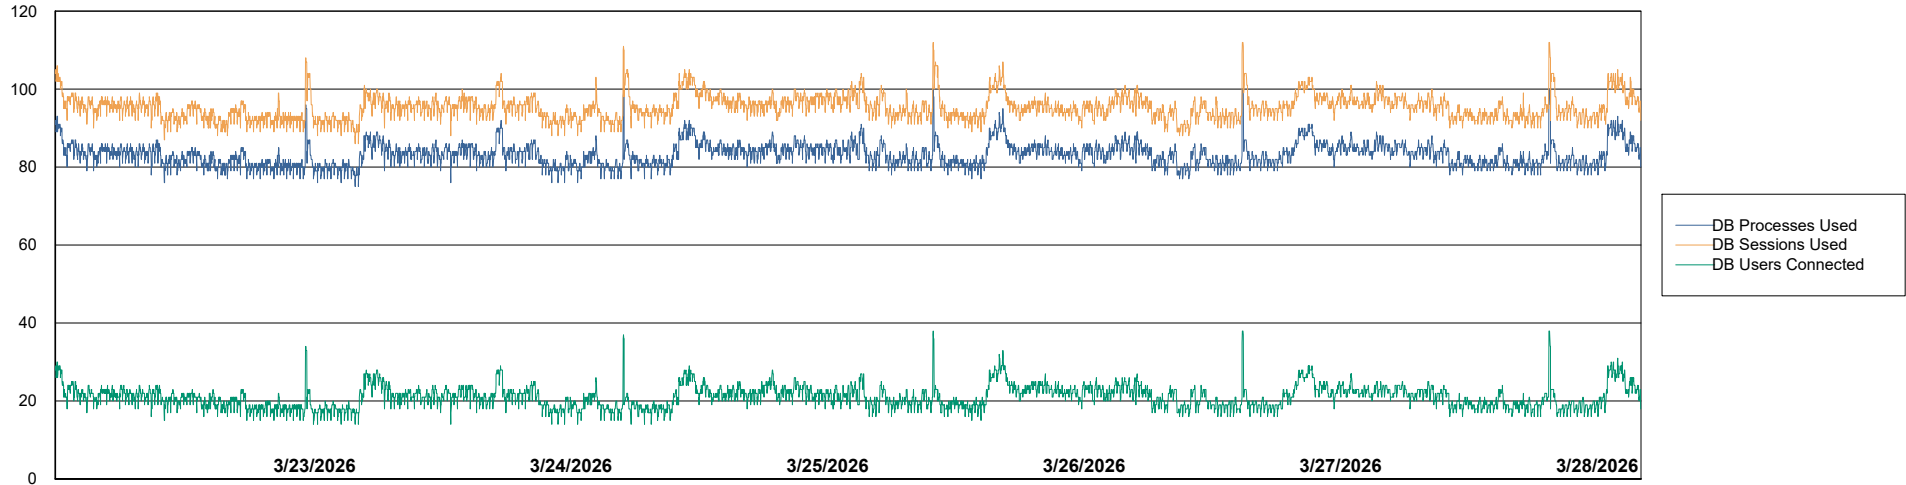

Database Performance NOA_PRD_NHSBI_ABS1