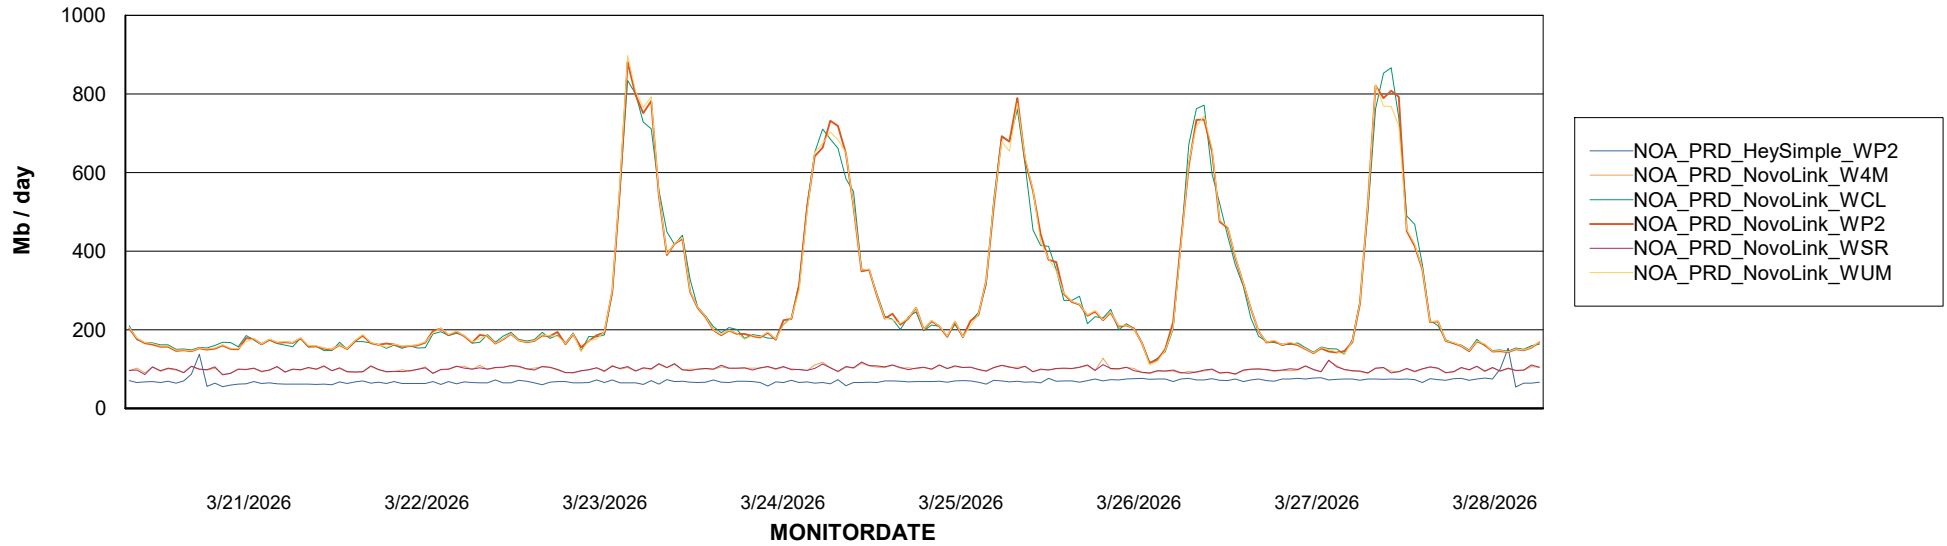

ABSolute Web Component Services

Avg memory used per ABS Web component