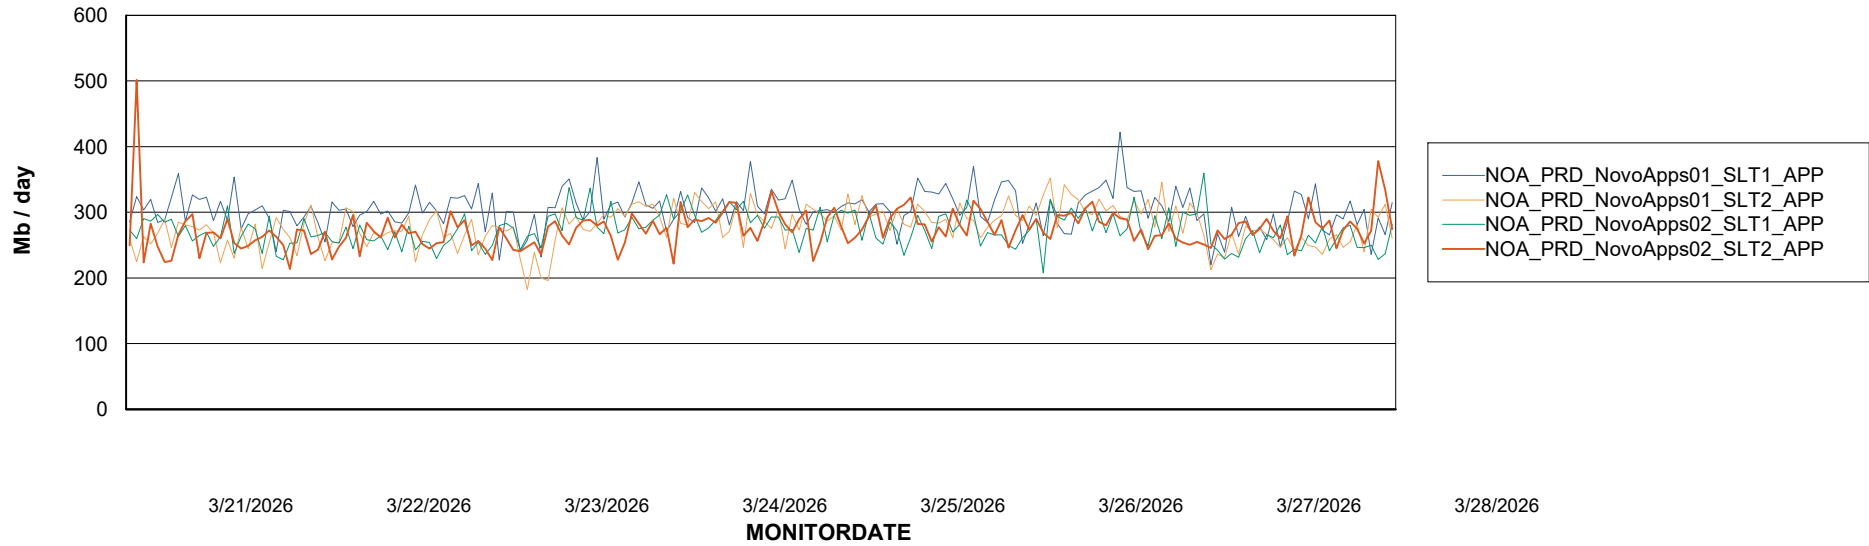

ABSSolute Application Server Services

Avg memory used per ABS Server Service