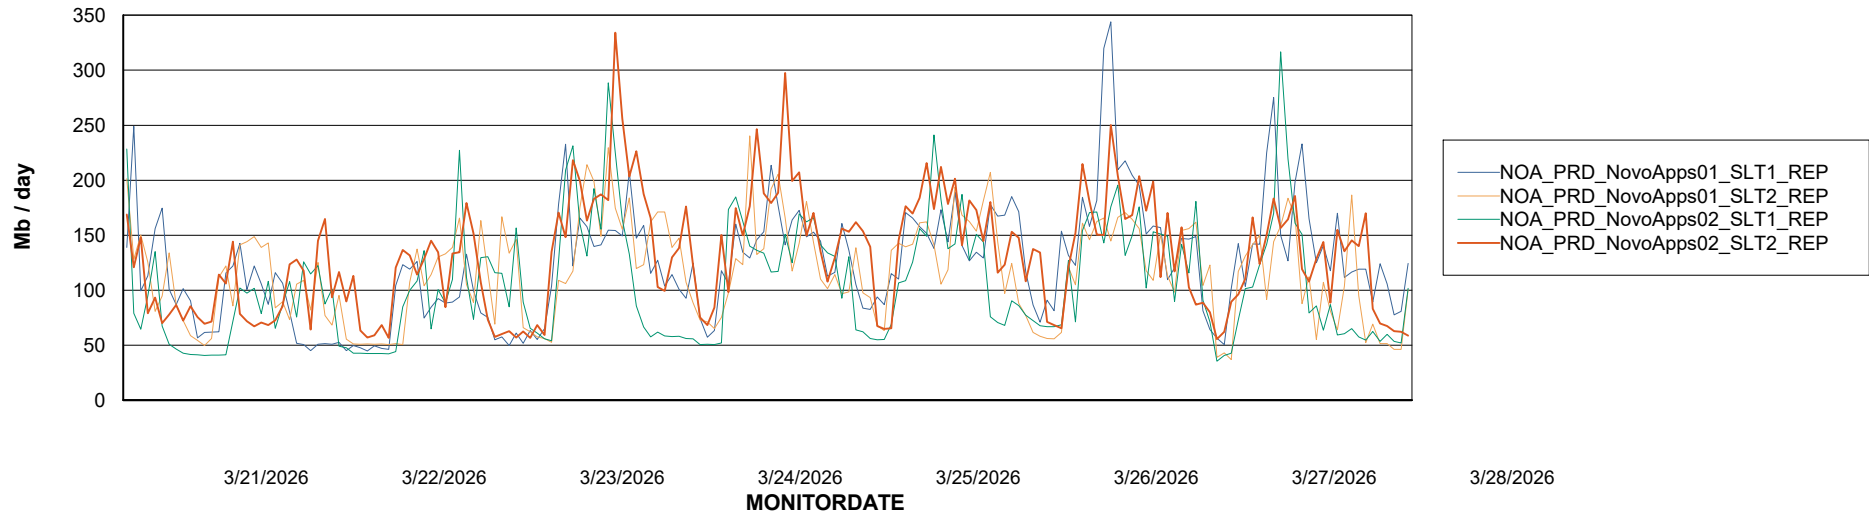

ABSSolute Application ReportServer Services

Avg memory used per ReportServer Service