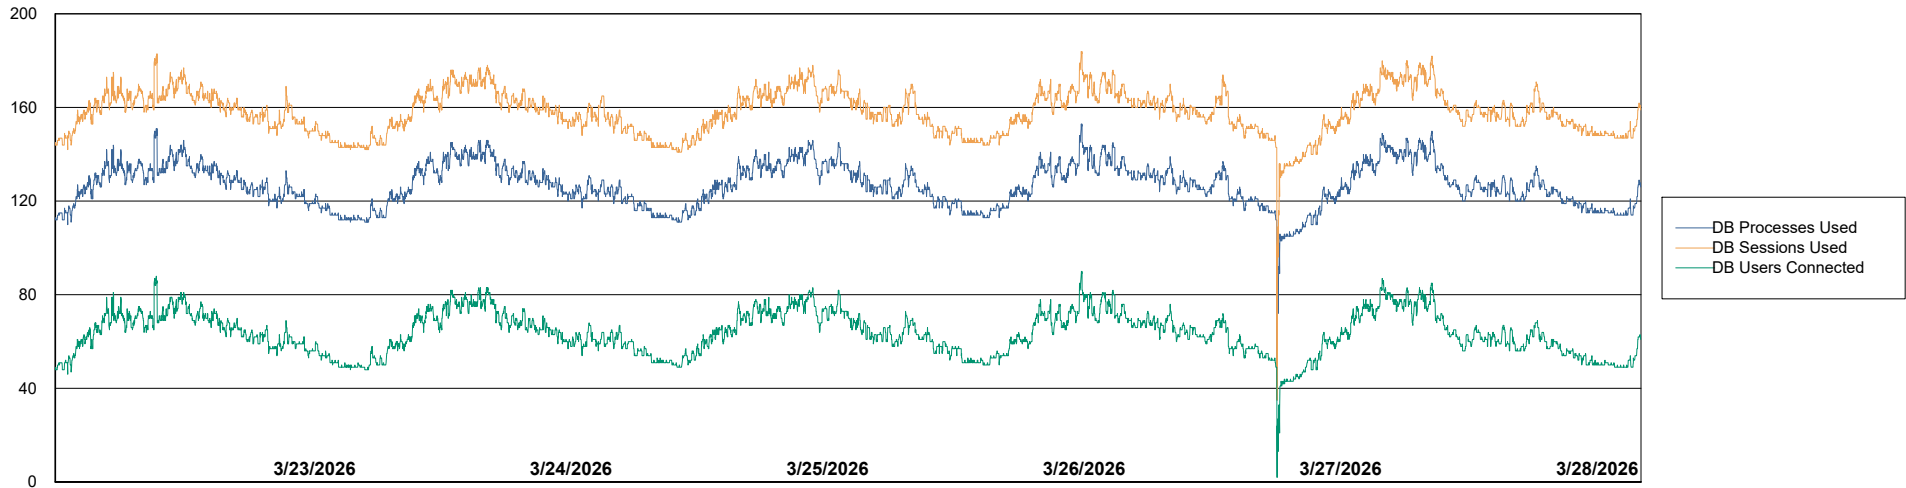

Database Performance NOA_PRD_NovoABS01_ABS1