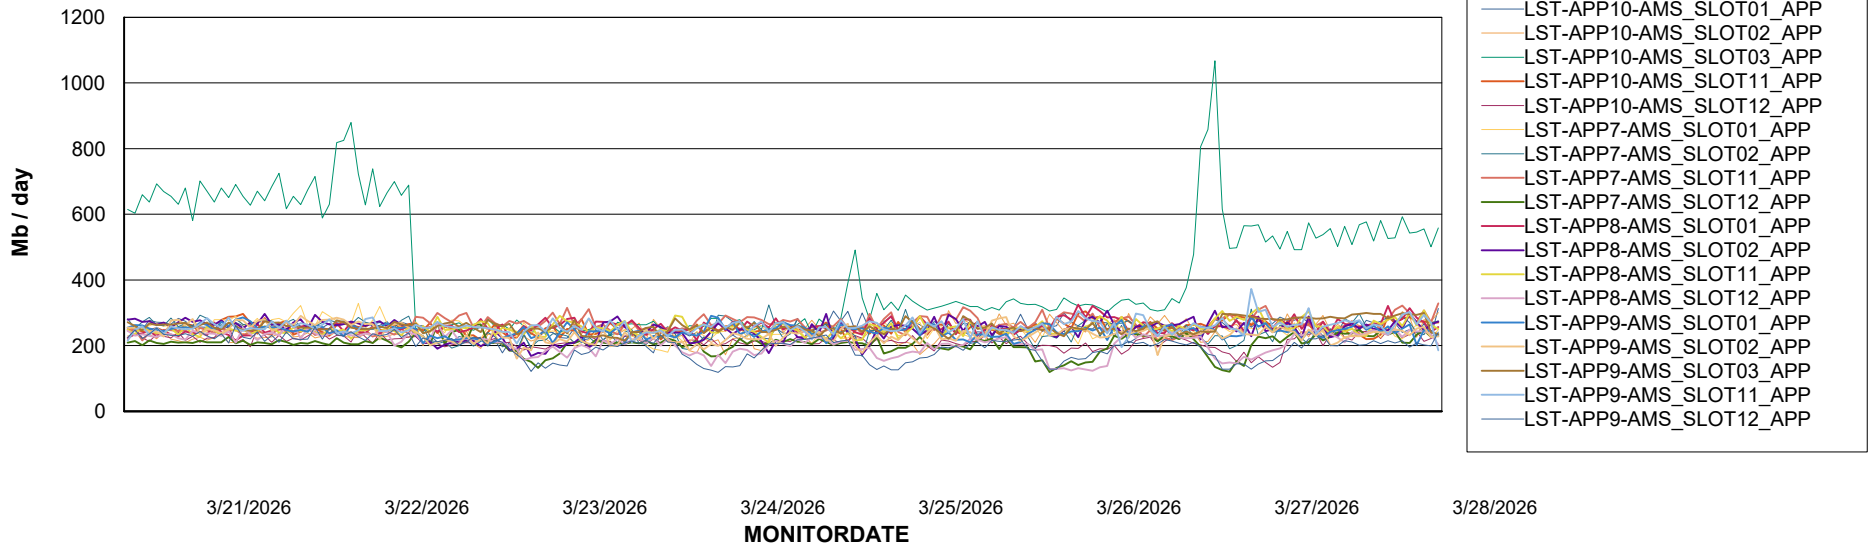

ABSSolute Application Server Services

Avg memory used per ABS Server Service