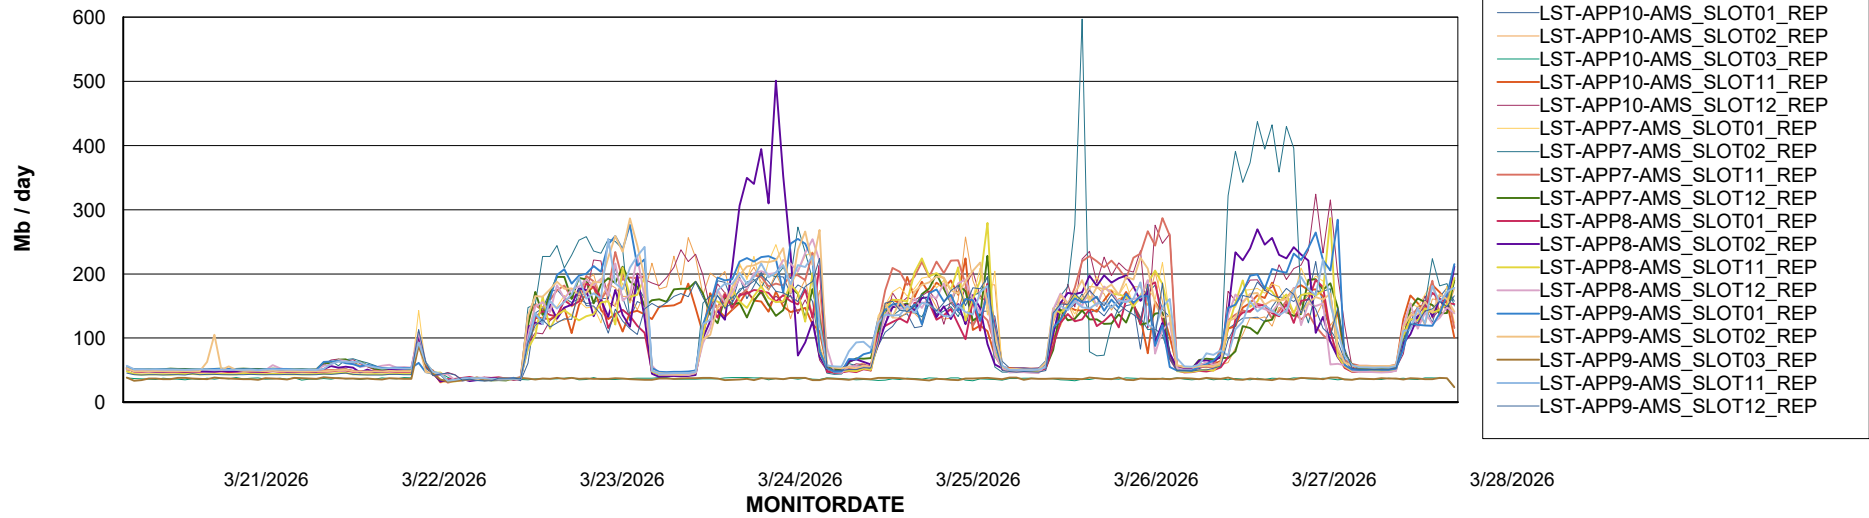

ABSSolute Application ReportServer Services

Avg memory used per ReportServer Service