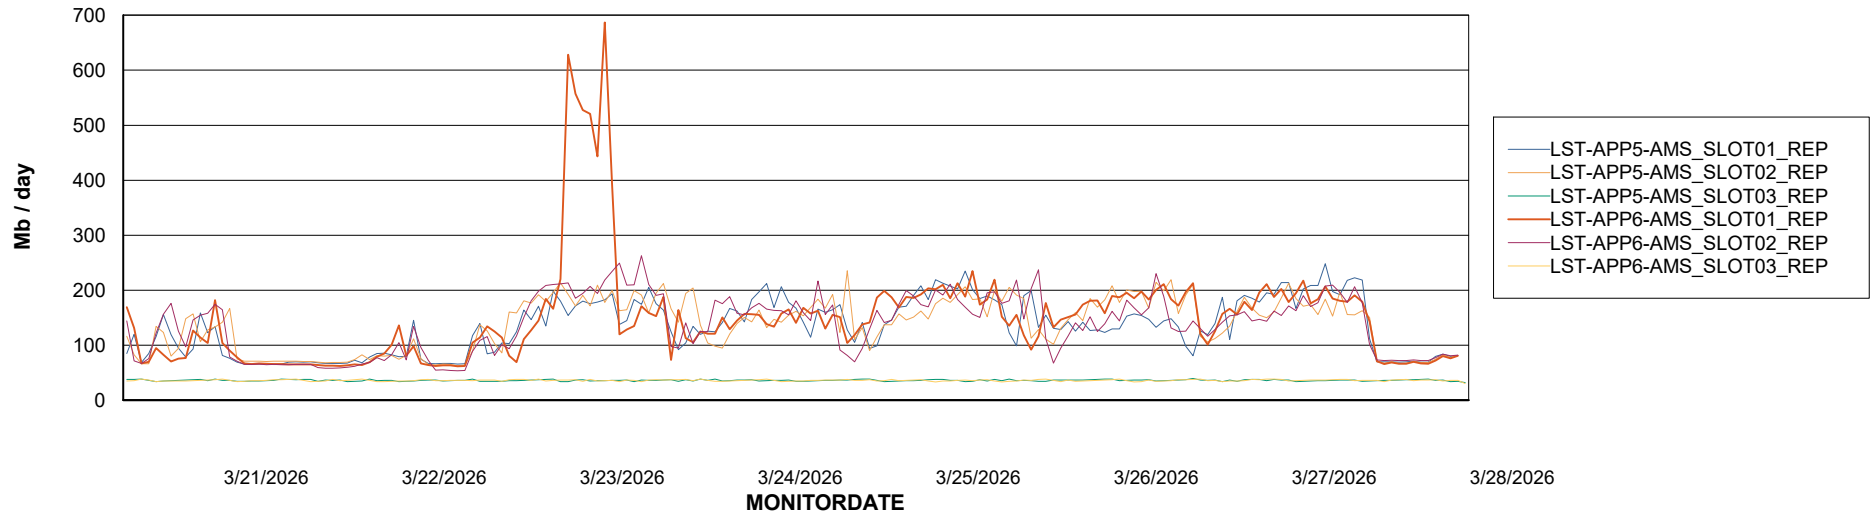

ABSSolute Application ReportServer Services

Avg memory used per ReportServer Service