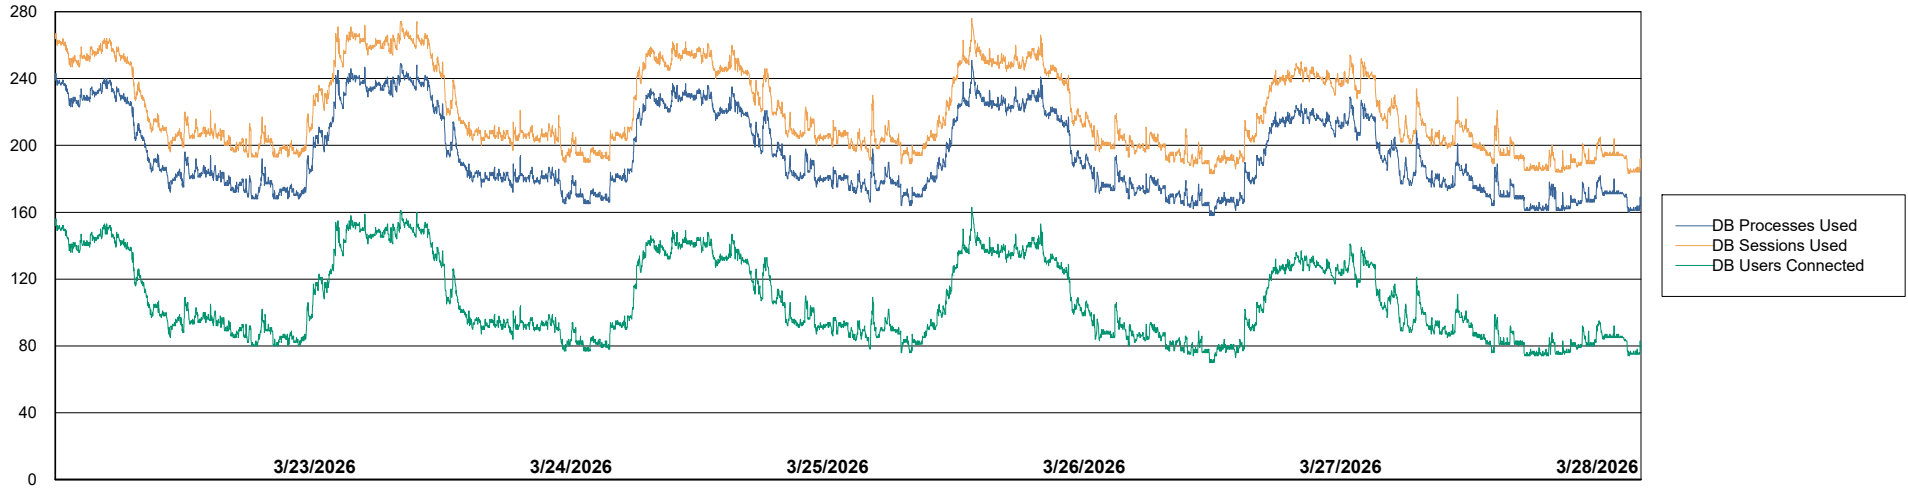

Database Performance LST-DBS5-AMS_DB_ABSEE