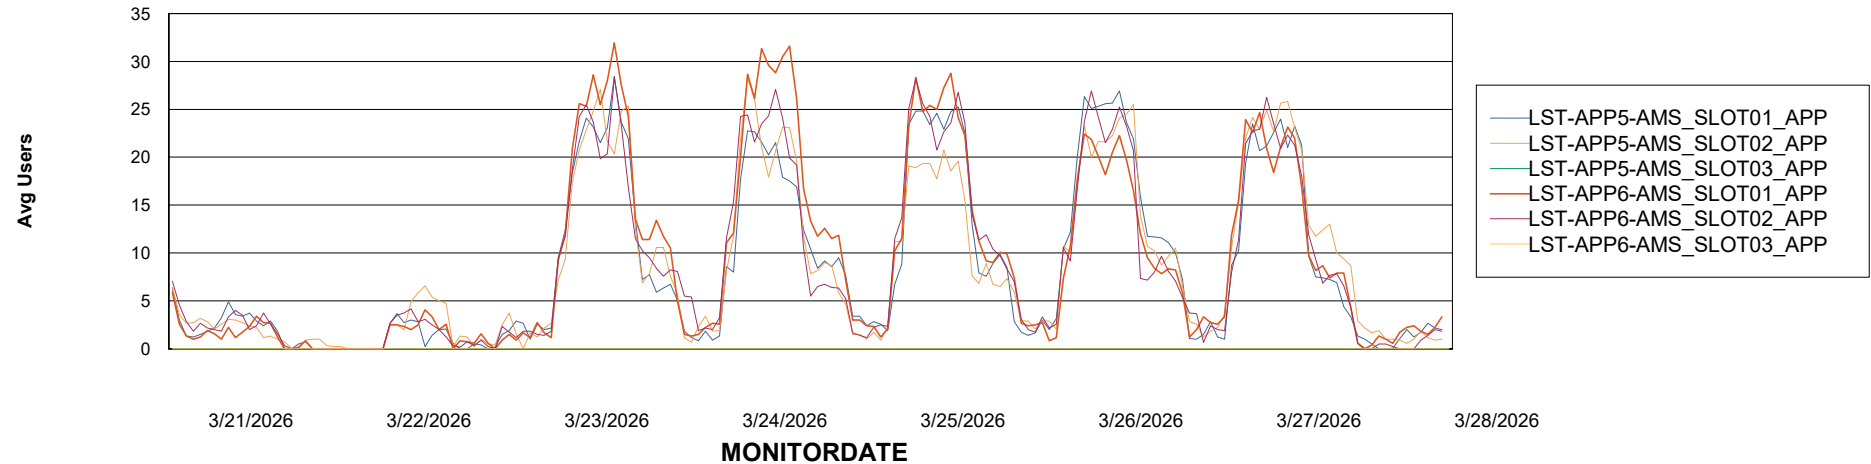

Avg users per day per ABS server