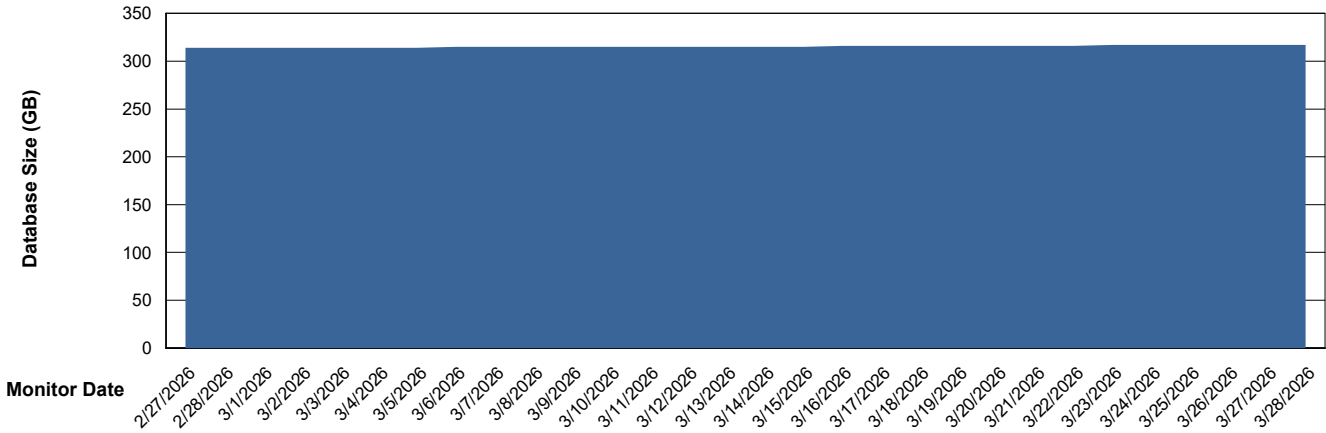

Database growth over last month

Database Tablespace LST-DBS5-AMS_DB_ABSEE

Date	Tablespace Name	MaxFilesize (Gb)	Usedsize (Gb)	Percentage free
3/28/2026	ABSDATA	356	284	20
	INDX	120	21	83
3/27/2026	ABSDATA	356	284	20
	INDX	120	21	83
3/26/2026	ABSDATA	356	284	20
	INDX	120	21	83
3/25/2026	ABSDATA	356	284	20
	INDX	120	21	83
3/24/2026	ABSDATA	356	284	20
	INDX	120	21	83
3/23/2026	ABSDATA	356	284	20
	INDX	120	21	83
3/22/2026	ABSDATA	356	283	20
	INDX	120	21	83