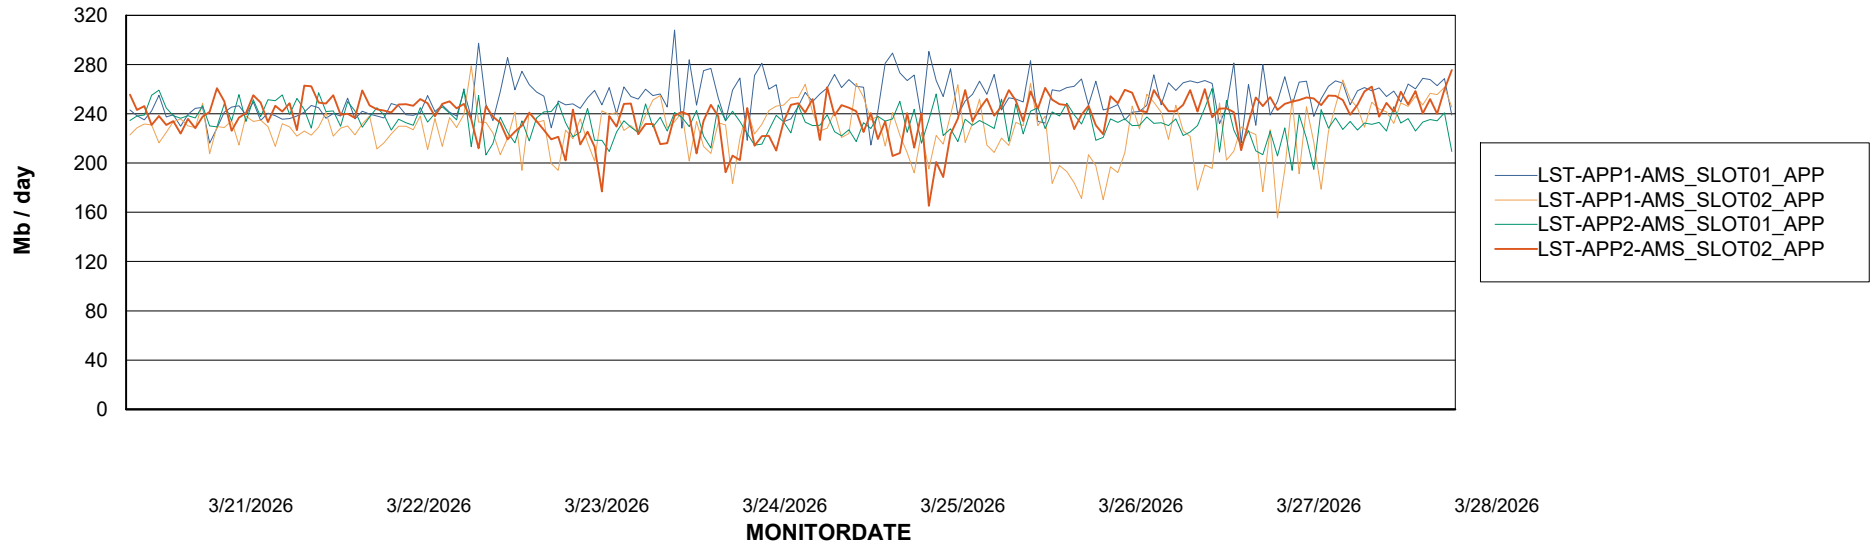

ABSSolute Application Server Services

Avg memory used per ABS Server Service