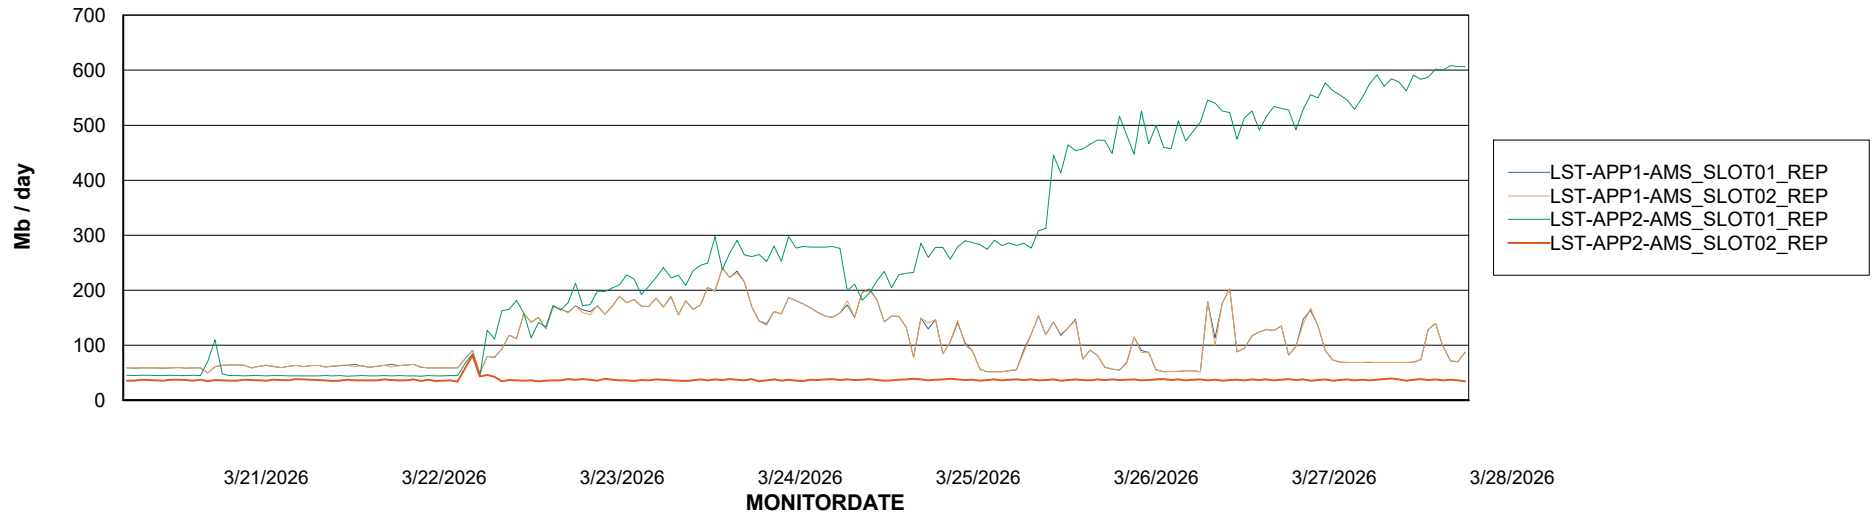

ABSSolute Application ReportServer Services

Avg memory used per ReportServer Service