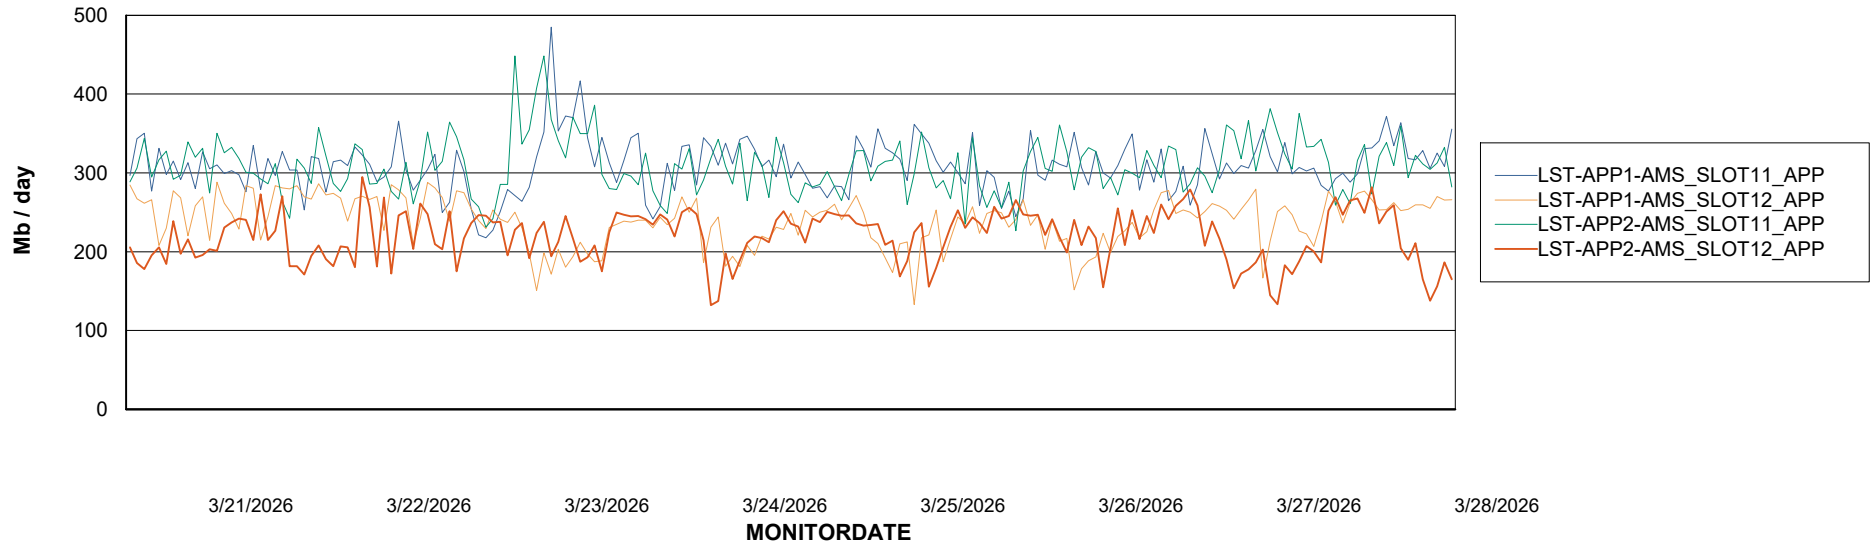

ABSSolute Application Server Services

Avg memory used per ABS Server Service