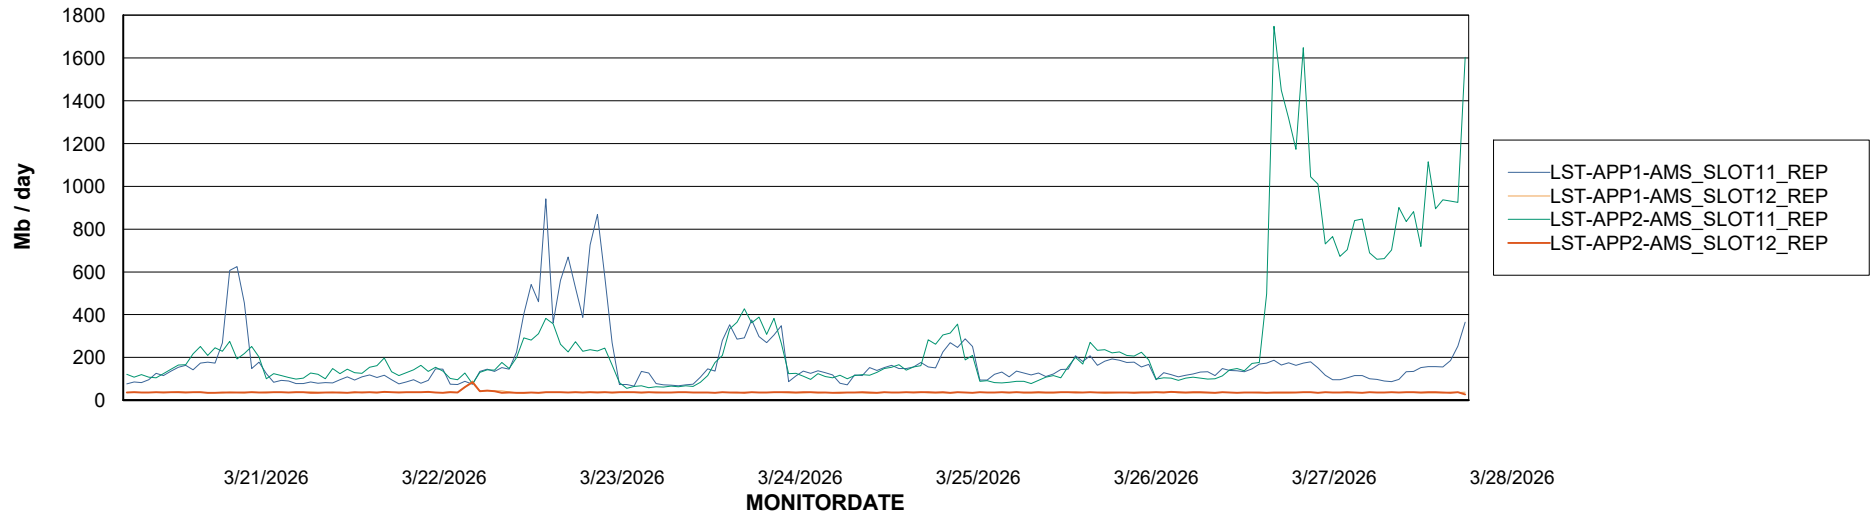

ABSSolute Application ReportServer Services

Avg memory used per ReportServer Service