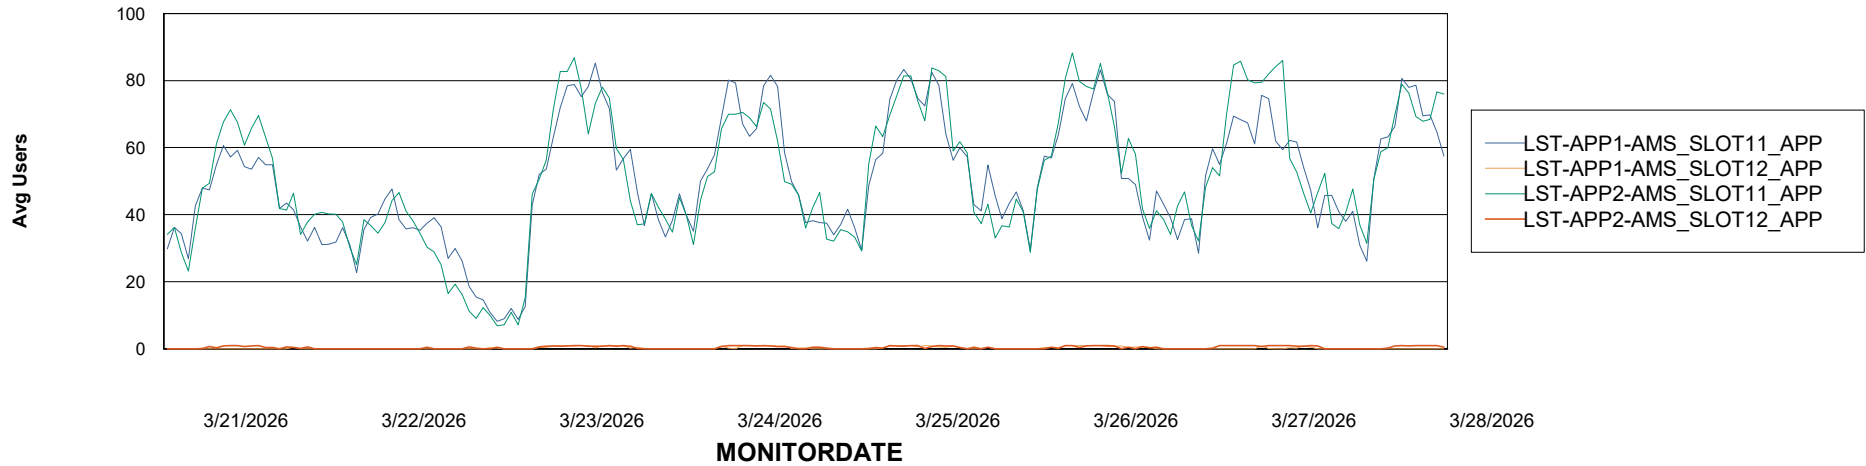

Avg users per day per ABS server