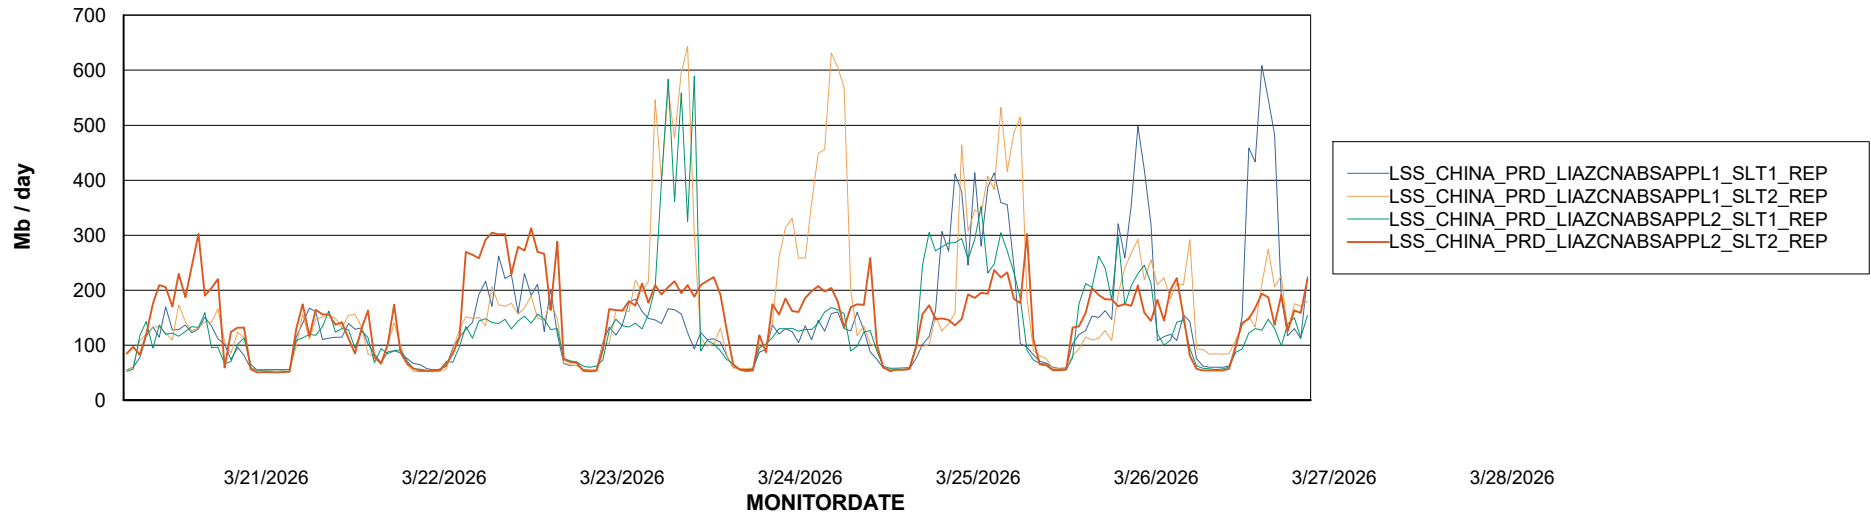

ABSSolute Application ReportServer Services

Avg memory used per ReportServer Service