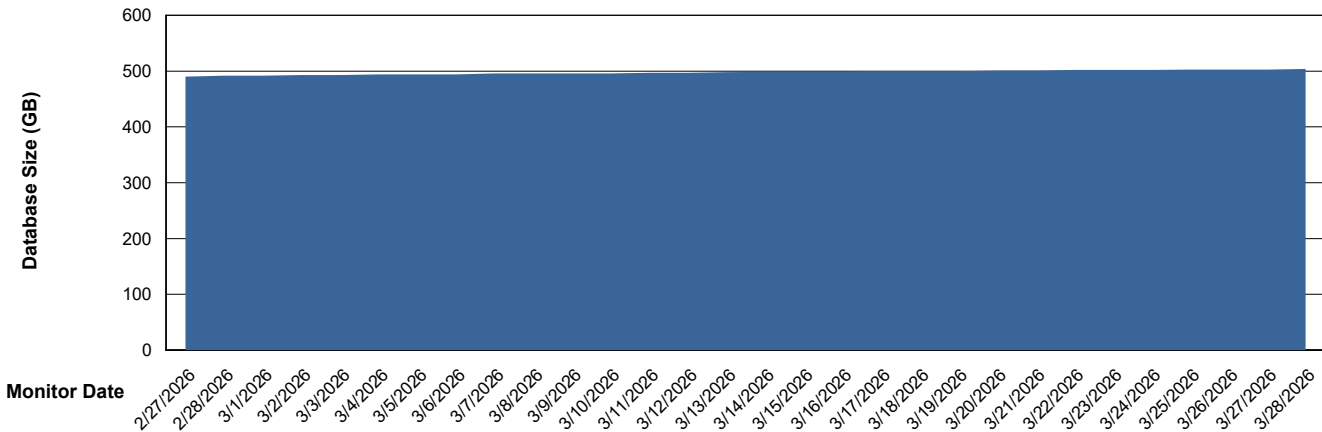

DB Processes Max 1,000
DB Processes Max 4
DB Processes Max 0

Weekly SLA Customer Report

Customer LSS_CHINA_Production
 Database ID 202

DATABASE SIZE LSS_CHINA_PRD_liazcnVMPABSDB1_ABS1

Database growth over last month