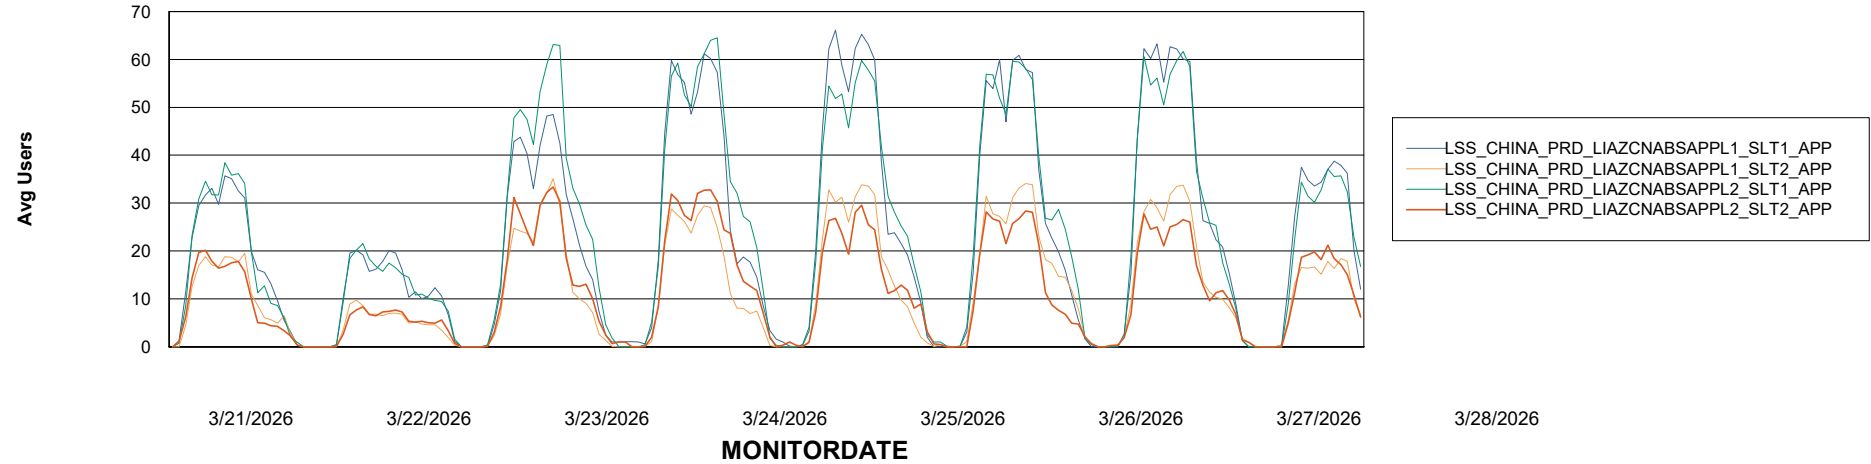

Weekly SLA Customer Report

Customer LSS_CHINA_Production
Database ID 202

ABSSolute Application Server Services

Avg memory used per ABS Server Service

Avg users per day per ABS server

Weekly SLA Customer Report