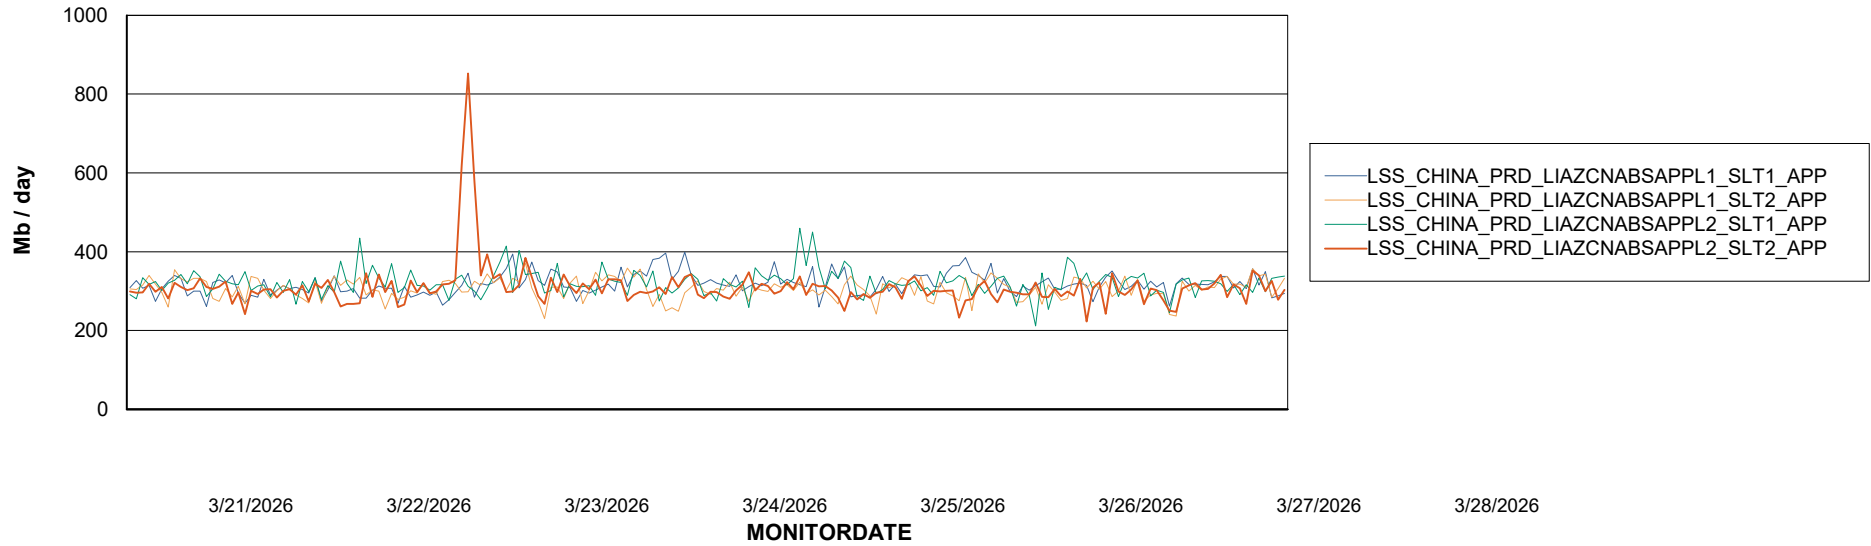

ABSSolute Application Server Services

Avg memory used per ABS Server Service