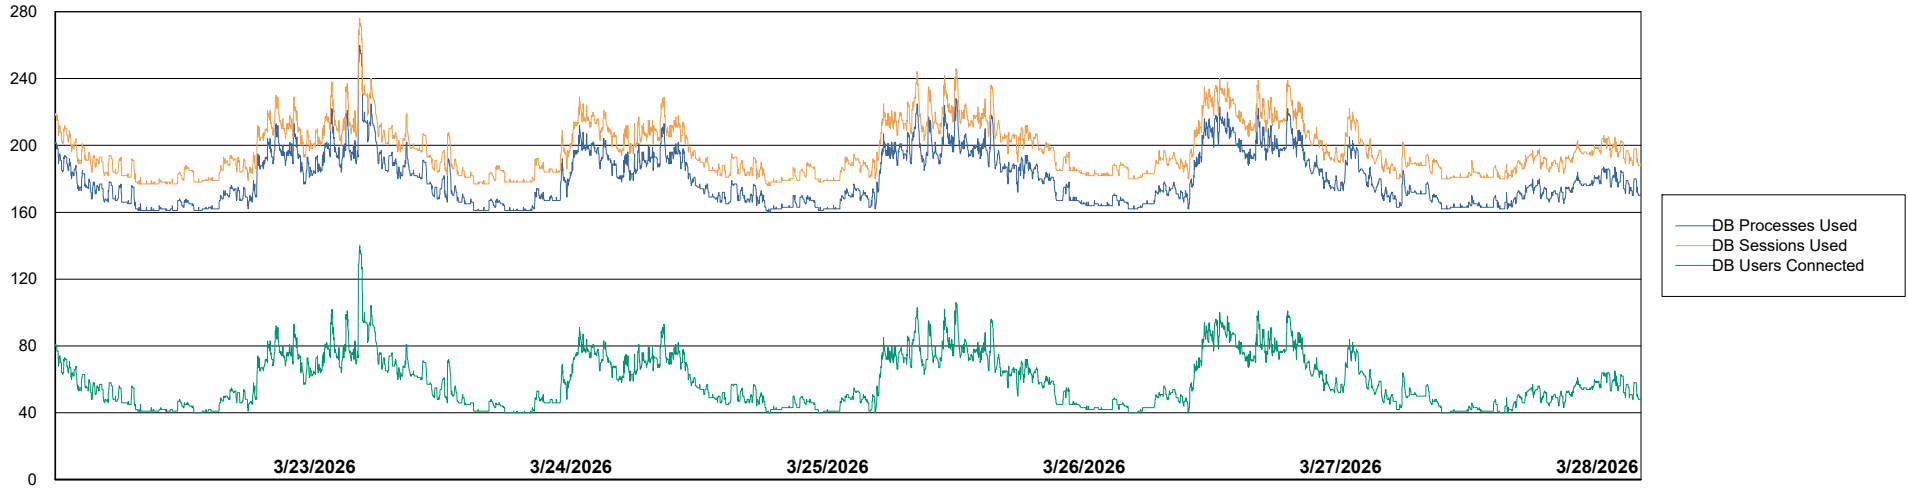

Harddisk Usage LSS_CHINA_PRD_liazcnVMPABSDB2

	Free disk space on C: (%)	Total disk space on C: (Gb)	Used disk space on C: (Gb)	Free disk space on D: (%)	Total disk space on D: (Gb)	Used disk space on D: (Gb)	Free disk space on E: (%)	Total disk space on E: (Gb)	Used disk space on E: (Gb)	Free disk space on F: (%)
3/28/2026	79	149	31	81	100	19	57	1,500	648	93
3/27/2026	79	149	31	81	100	19	57	1,500	648	93
3/26/2026	79	149	31	81	100	19	57	1,500	648	93
3/25/2026	79	149	31	81	100	19	57	1,500	648	93
3/24/2026	79	149	31	81	100	19	57	1,500	648	94
3/23/2026	79	149	31	81	100	19	57	1,500	648	94
3/22/2026	79	149	31	81	100	19	57	1,500	648	94

Weekly SLA Customer Report

Customer LSS_CHINA_Production
Database ID 202

Database Performance LSS_CHINA_PRD_liazcnVMPABSDB1_ABS1

Weekly SLA Customer Report

Customer LSS_CHINA_Production
Database ID 202

Database Performance LSS_CHINA_PRD_liazcnVMPABSDB2_HSBABS1