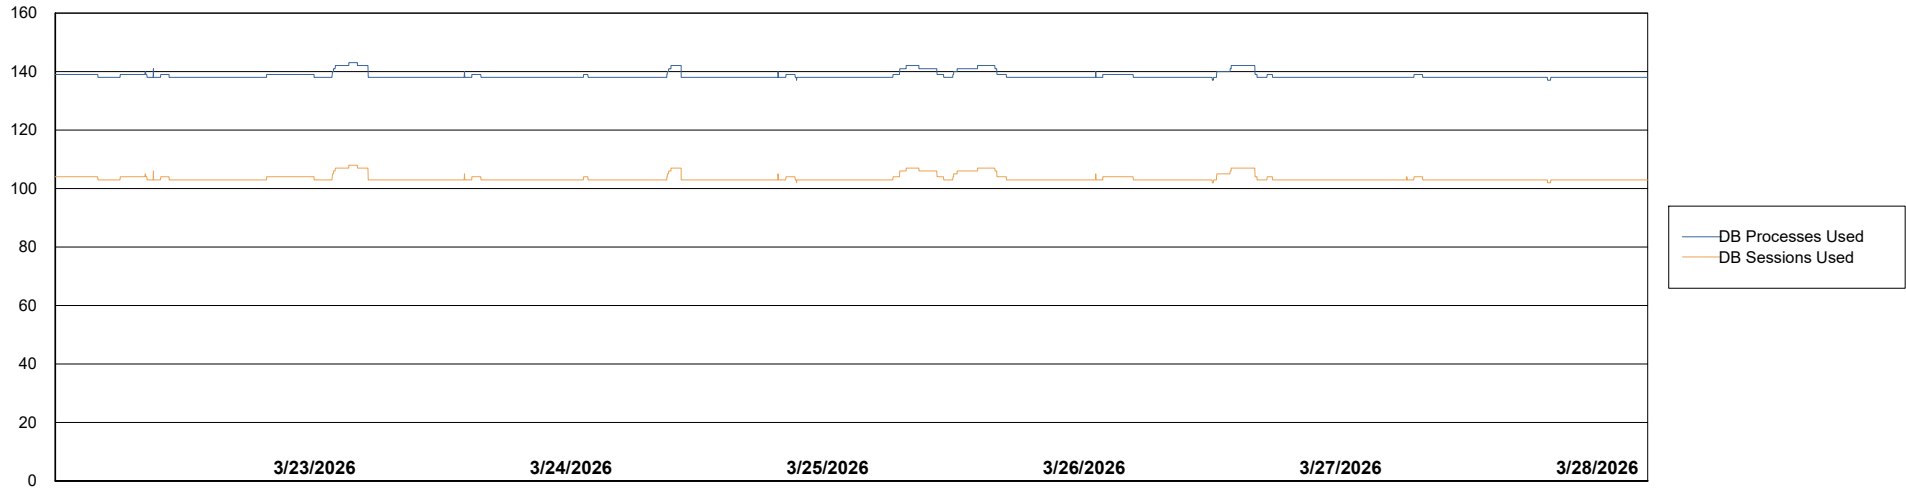

Database Performance LSS_CHINA_PRD_liazcnVMPABSDB2_HSBABS1

DB Processes Max 1,000
DB Processes Max 4
DB Processes Max 0