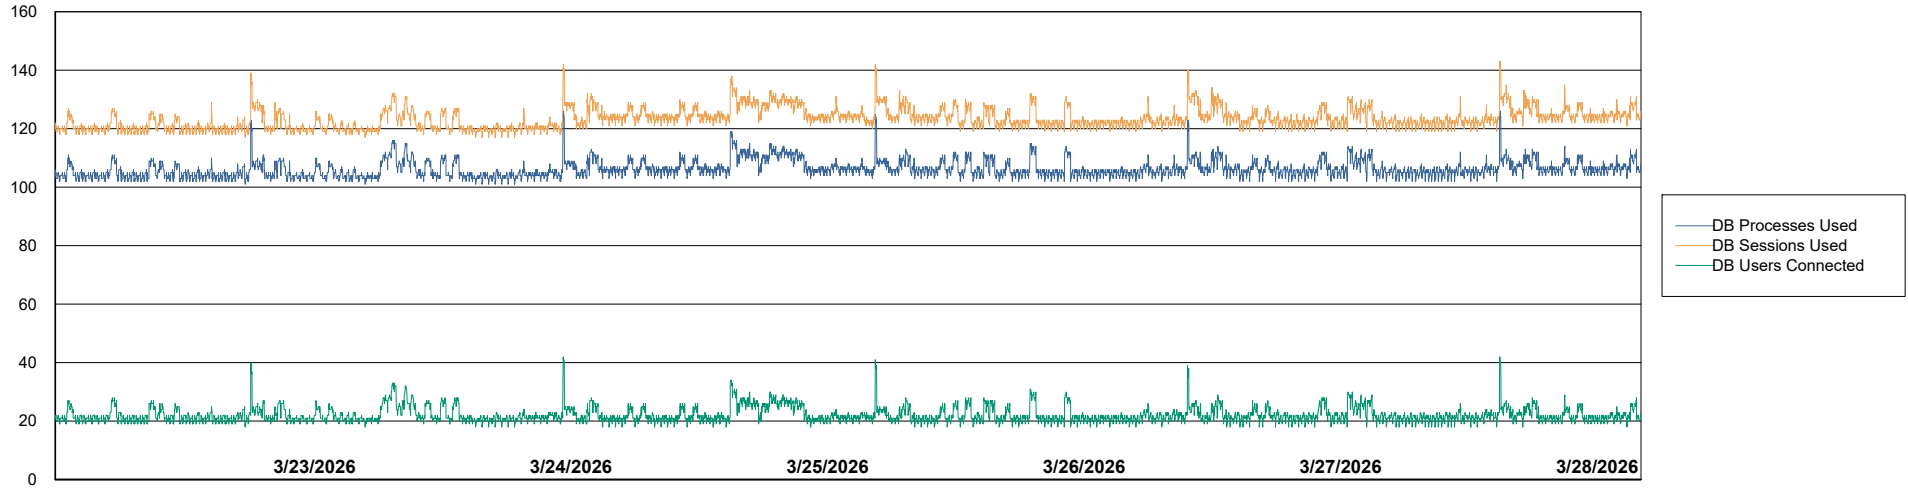

Weekly SLA Customer Report

Customer KLH_Production (24/7)
Database ID 139

Database Performance KLH_PRD_SRSBIDB02_ABS1

Weekly SLA Customer Report

Customer KLH_Production (24/7)
Database ID 139

Database Performance KLH_PRD_SRSDDB01_ABS1