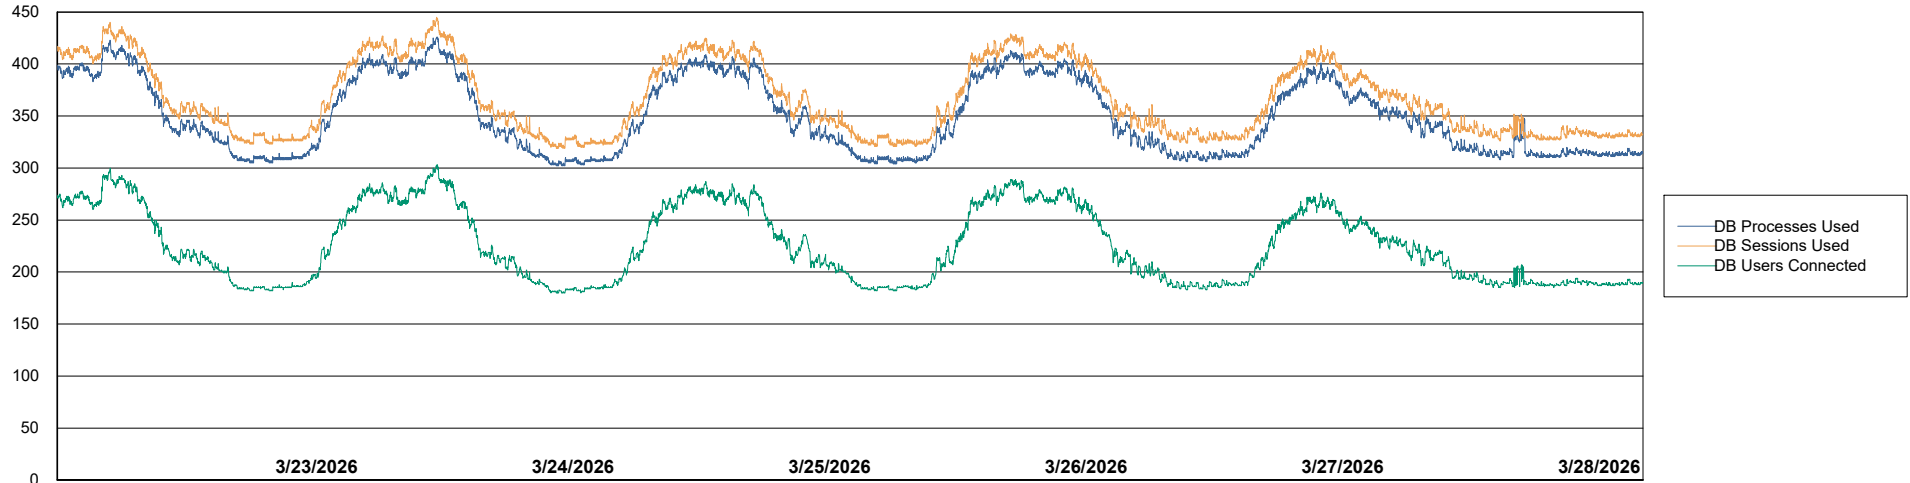

Weekly SLA Customer Report

Customer KLH_Production (24/7)
Database ID 139

Database Performance KLH_PRD_SRSBIDB02_ABS1

Weekly SLA Customer Report

Customer KLH_Production (24/7)
Database ID 139

Database Performance KLH_PRD_SRSDDB01_ABS1