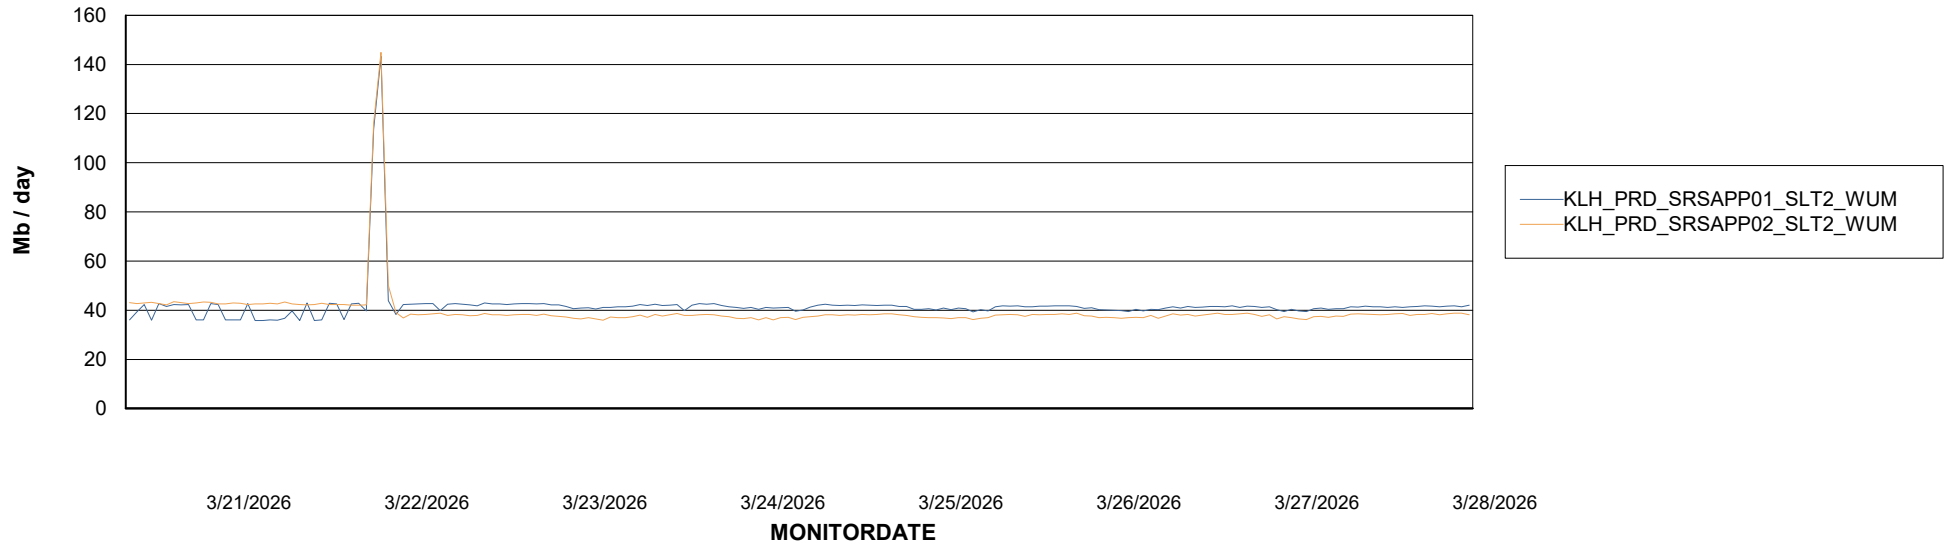

ABSSolute Web Component Services

Avg memory used per ABS Web component