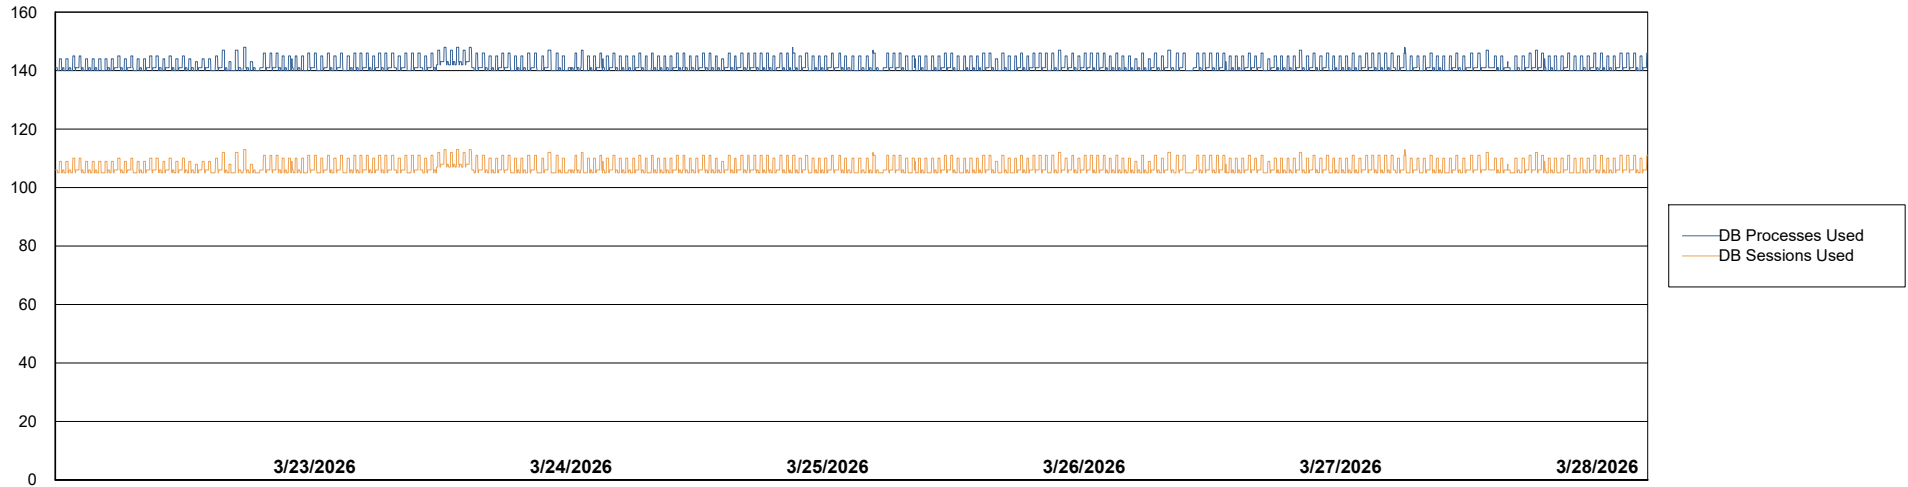

Database Performance KLH_PRD_SRSD02_HSBABS1

DB Processes Max 1,000
DB Processes Max 4
DB Processes Max 0