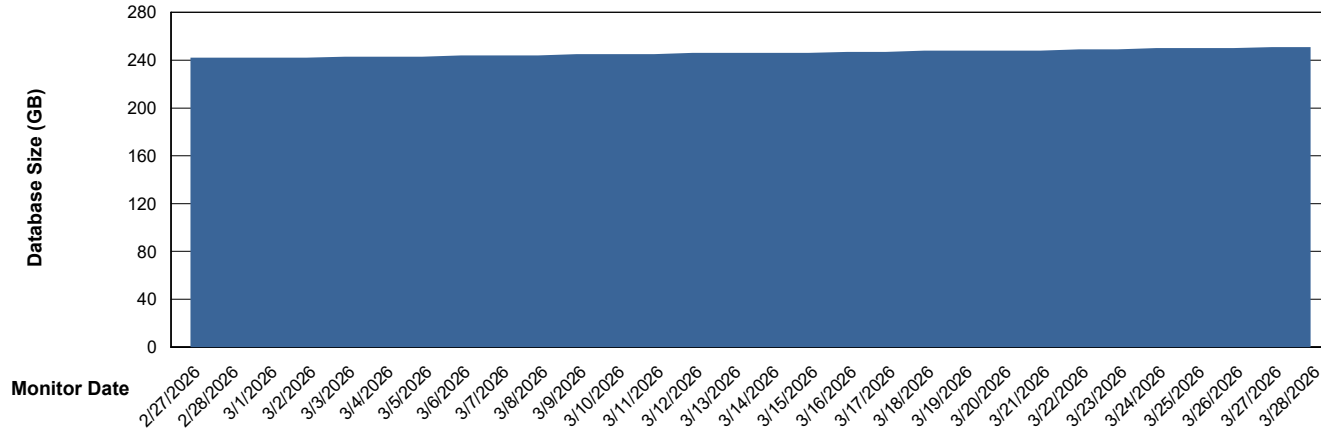

Weekly SLA Customer Report

Customer KLH_Production (24/7)
Database ID 139

Database Performance KLH_PRD_SRSBIDB02_ABS1

Weekly SLA Customer Report

Customer KLH_Production (24/7)
Database ID 139

Database Performance KLH_PRD_SRSDDB01_ABS1

Weekly SLA Customer Report

Customer KLH_Production (24/7)
Database ID 139

Database Performance KLH_PRD_SRSD02_HSBABS1

DB Processes Max 1,000
DB Processes Max 4
DB Processes Max 0

Weekly SLA Customer Report

Customer KLH_Production (24/7)
Database ID 139

DATABASE SIZE KLH_PRD_SRSBIDB02_ABS1

Database growth over last month

DATABASE SIZE KLH_PRD_SRSDB01_ABS1

Database growth over last month

Weekly SLA Customer Report