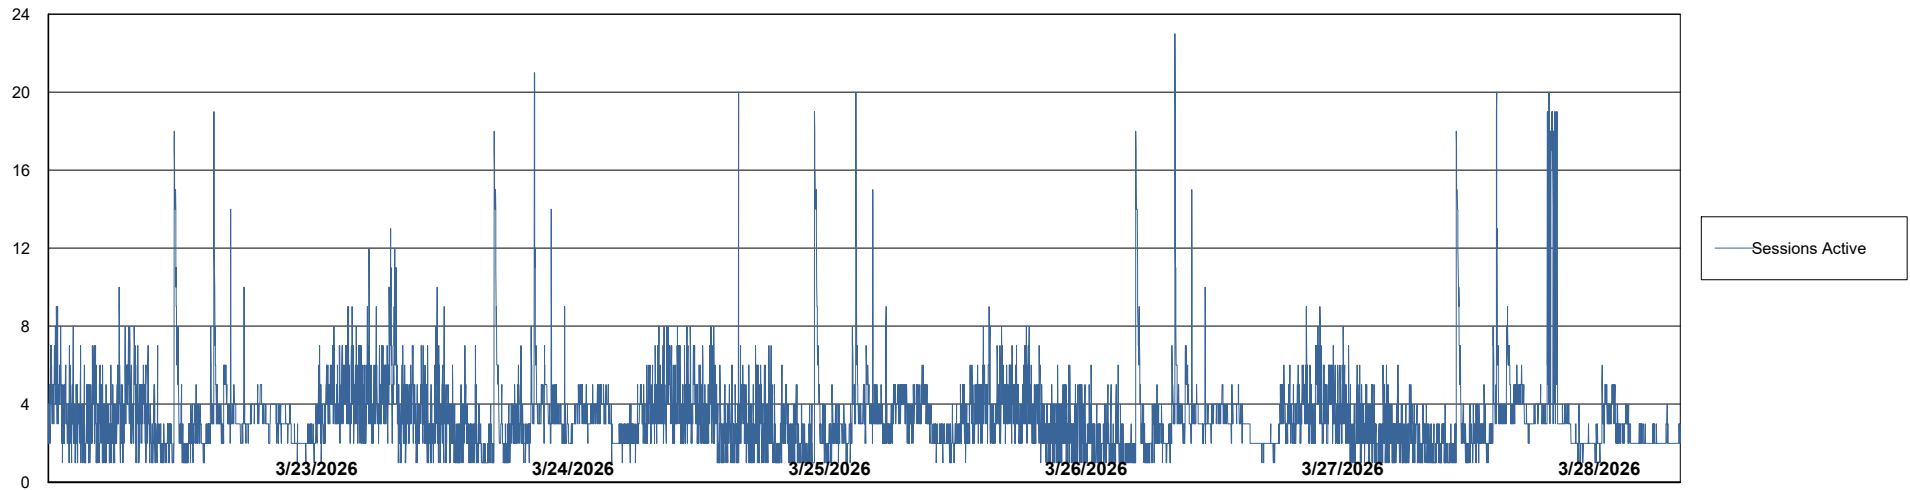

Weekly SLA Customer Report

Customer KLH_Production (24/7)
Database ID 139

Database Performance KLH_PRD_SRSBIDB02_ABS1

Weekly SLA Customer Report

Customer KLH_Production (24/7)
Database ID 139

Database Performance KLH_PRD_SRSDDB01_ABS1