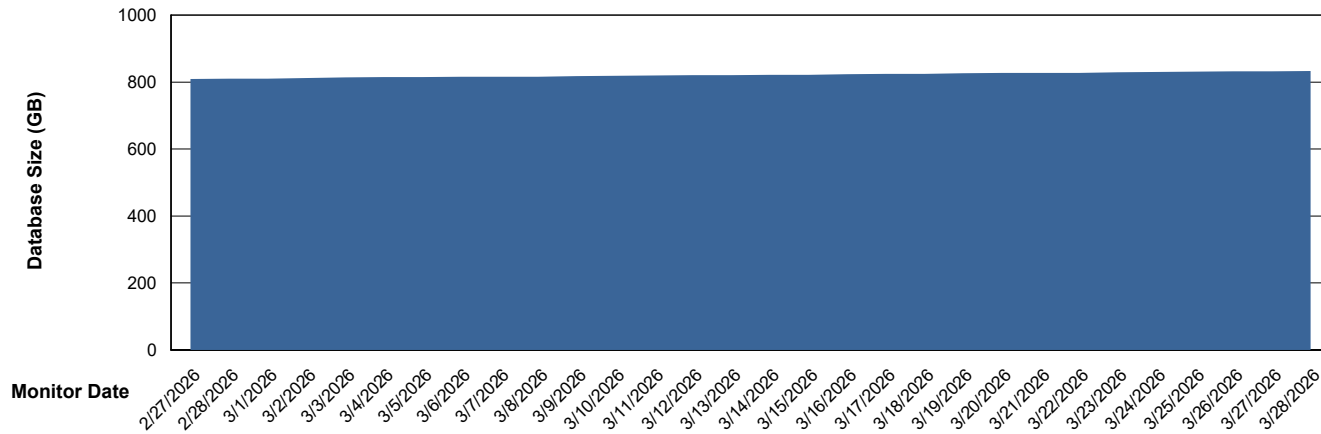

Customer KLH_Production (24/7)
Database ID 139

DATABASE SIZE KLH_PRD_SRSBIDB02_ABS1

Database growth over last month

DATABASE SIZE KLH_PRD_SRSDB01_ABS1

Database growth over last month

Weekly SLA Customer Report