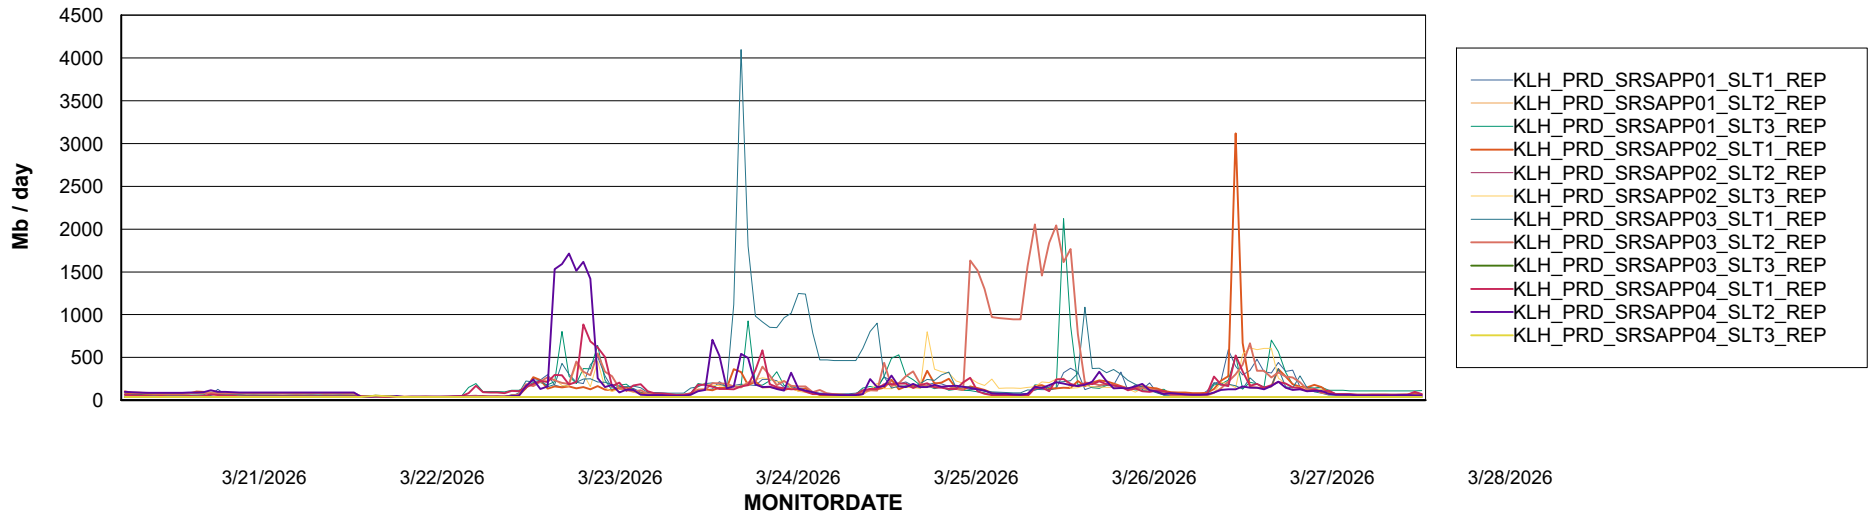

ABSSolute Application ReportServer Services

Avg memory used per ReportServer Service