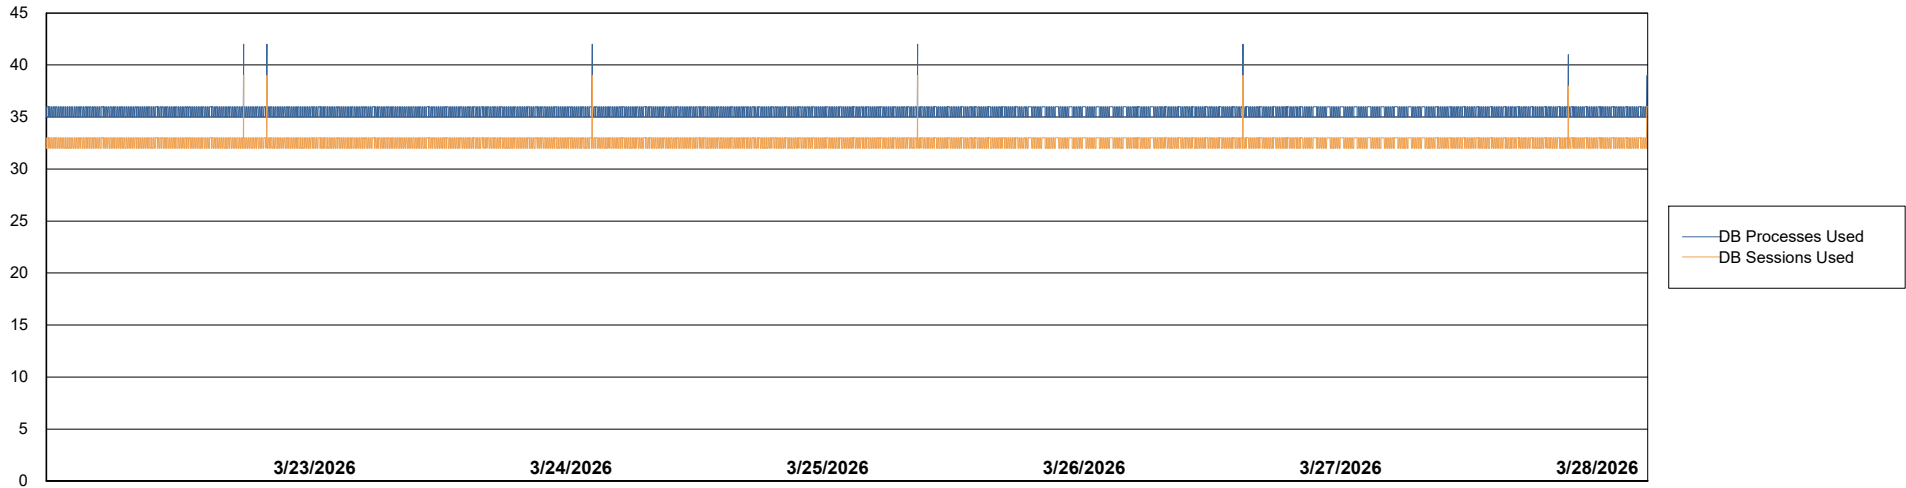

Database Performance KLA_STB_KLAHQORA06_DB_HSBABS1

DB Processes Max 1,000