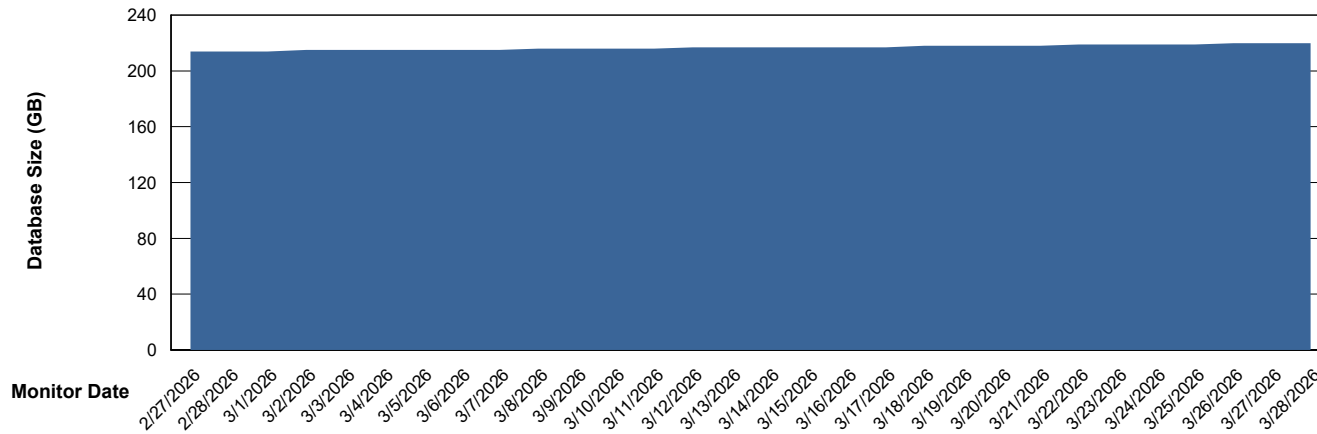

Customer KBR OCI TOR Production
Database ID 200

DATABASE SIZE KBR-BI-TOR_PROD_ABS1

Database growth over last month

DATABASE SIZE KBR-DBS1-TOR_PROD_ABS1

Database growth over last month

Weekly SLA Customer Report