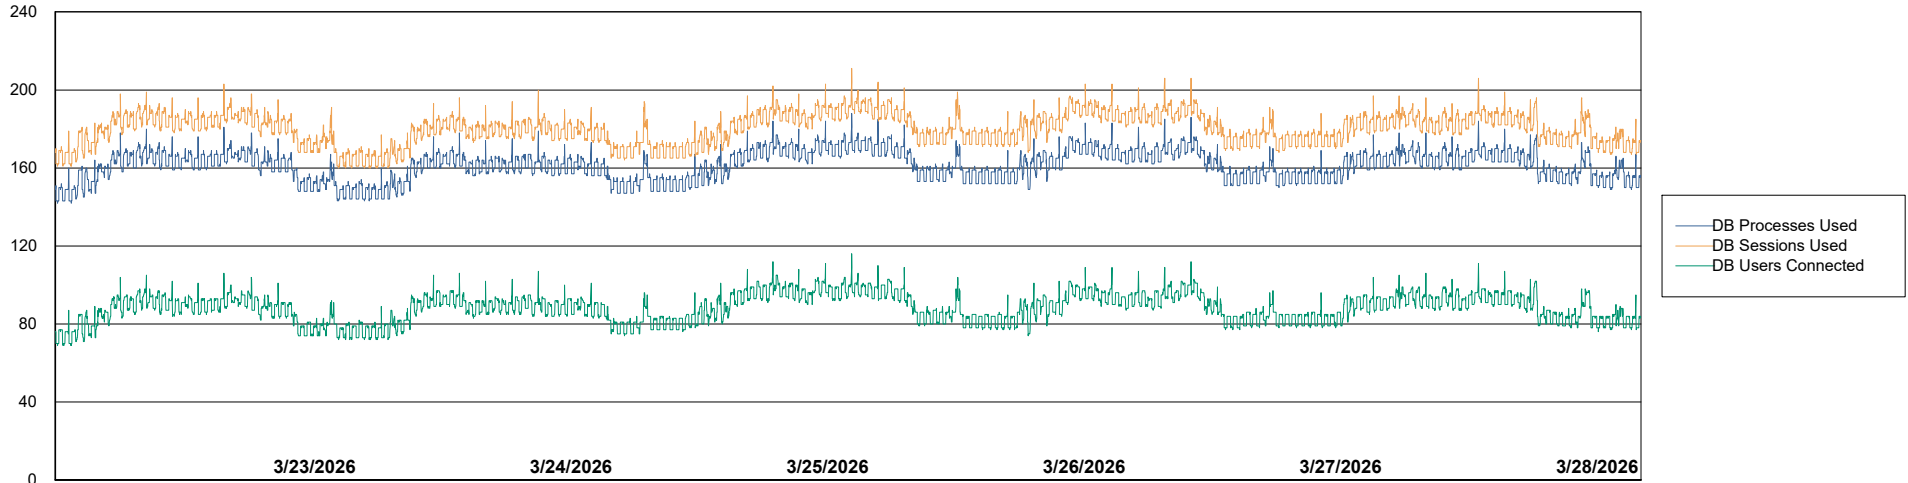

Weekly SLA Customer Report

Customer KBR OCI TOR Production
Database ID 200

Database Performance KBR-BI-TOR_PROD_ABS1

Weekly SLA Customer Report

Customer KBR OCI TOR Production
Database ID 200

Database Performance KBR-DBS1-TOR_PROD_ABS1