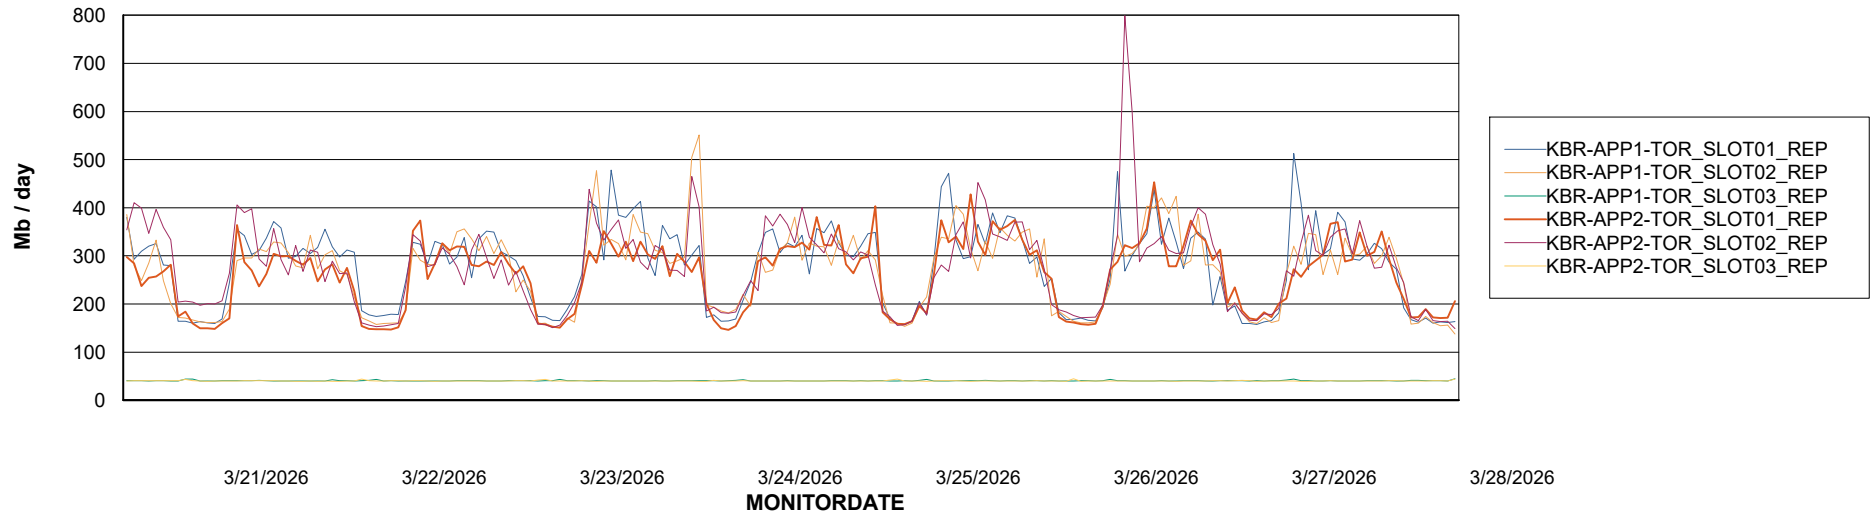

Avg memory used per ABS Server Service

Avg users per day per ABS server

Weekly SLA Customer Report

Customer KBR OCI TOR Production
Database ID 200

ABSSolute Application ReportServer Services

Avg memory used per ReportServer Service