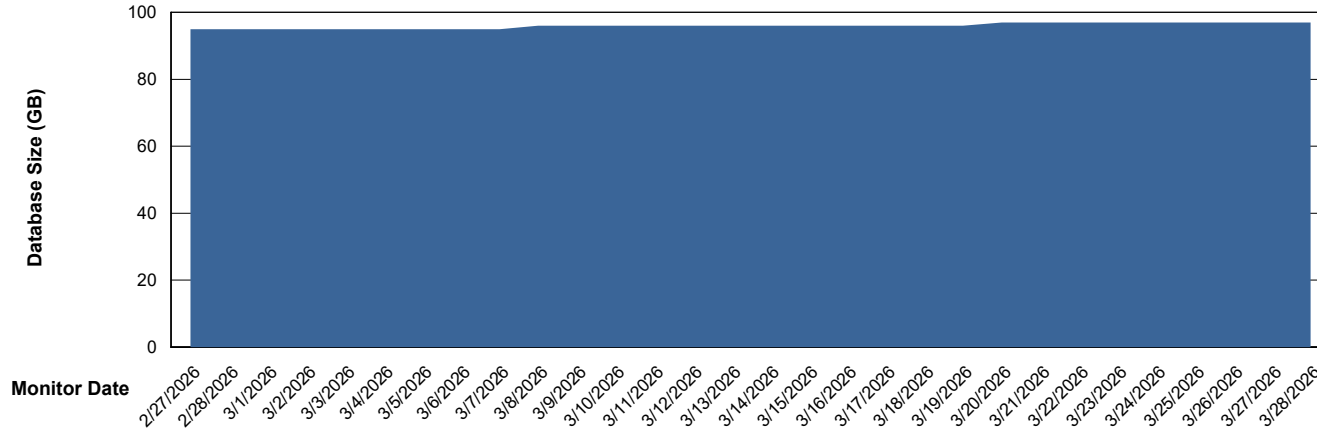

DATABASE SIZE KBR-BI-TOR_PROD_ABS1

Database growth over last month