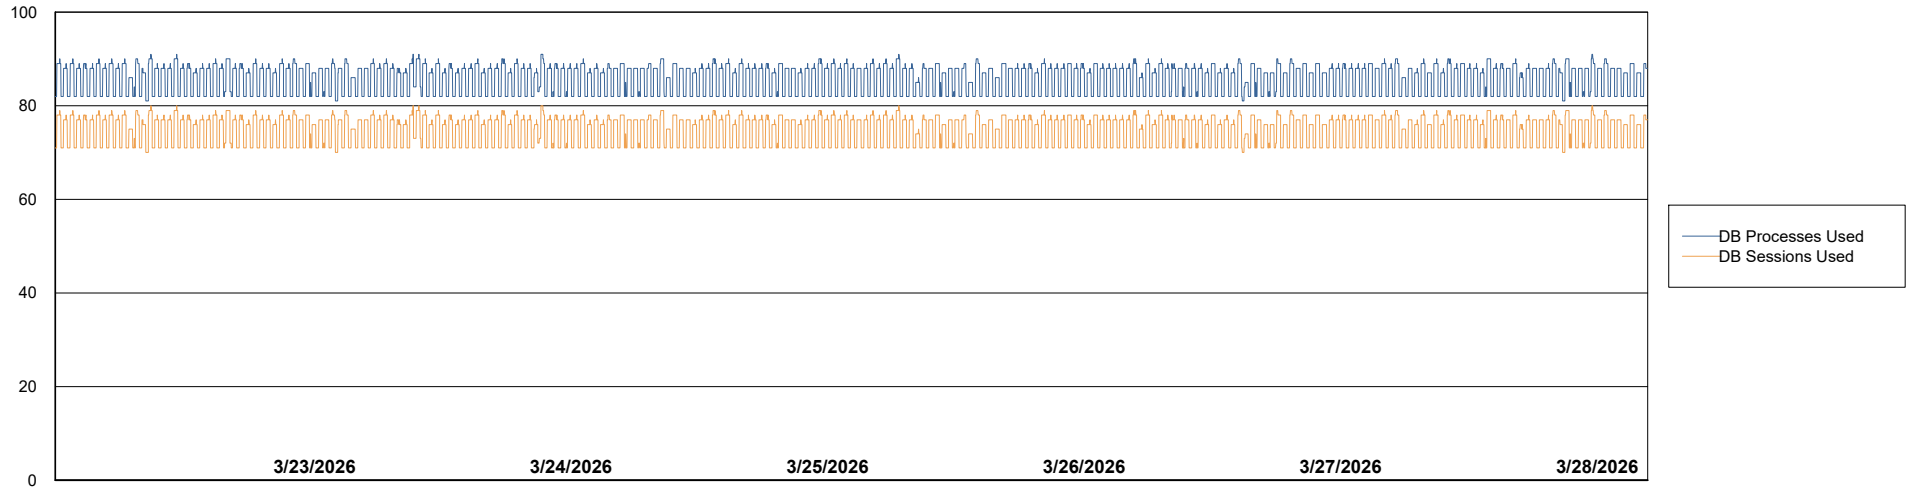

Database Performance KBR-DBS2-TOR_PROD_HSBABS1

DB Processes Max 0
DB Processes Max 4
DB Processes Max 1,000