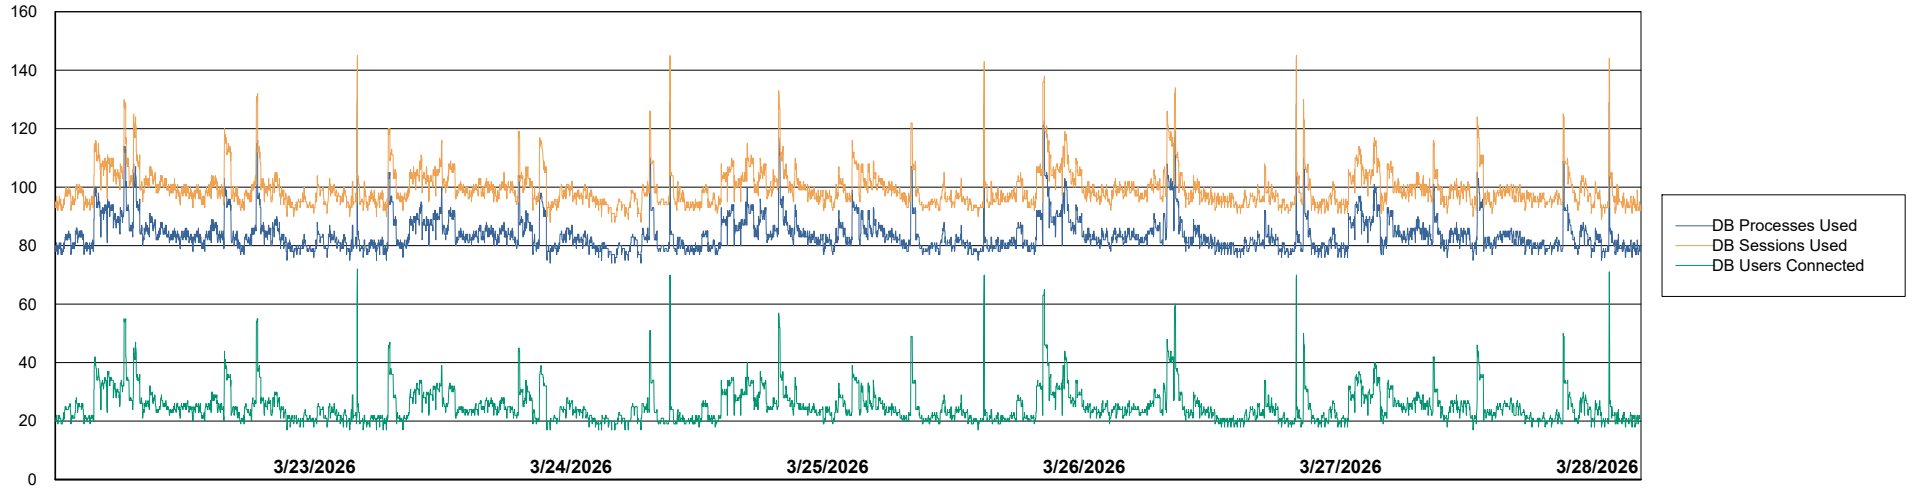

Database Performance KBR-BI-TOR_PROD_ABS1