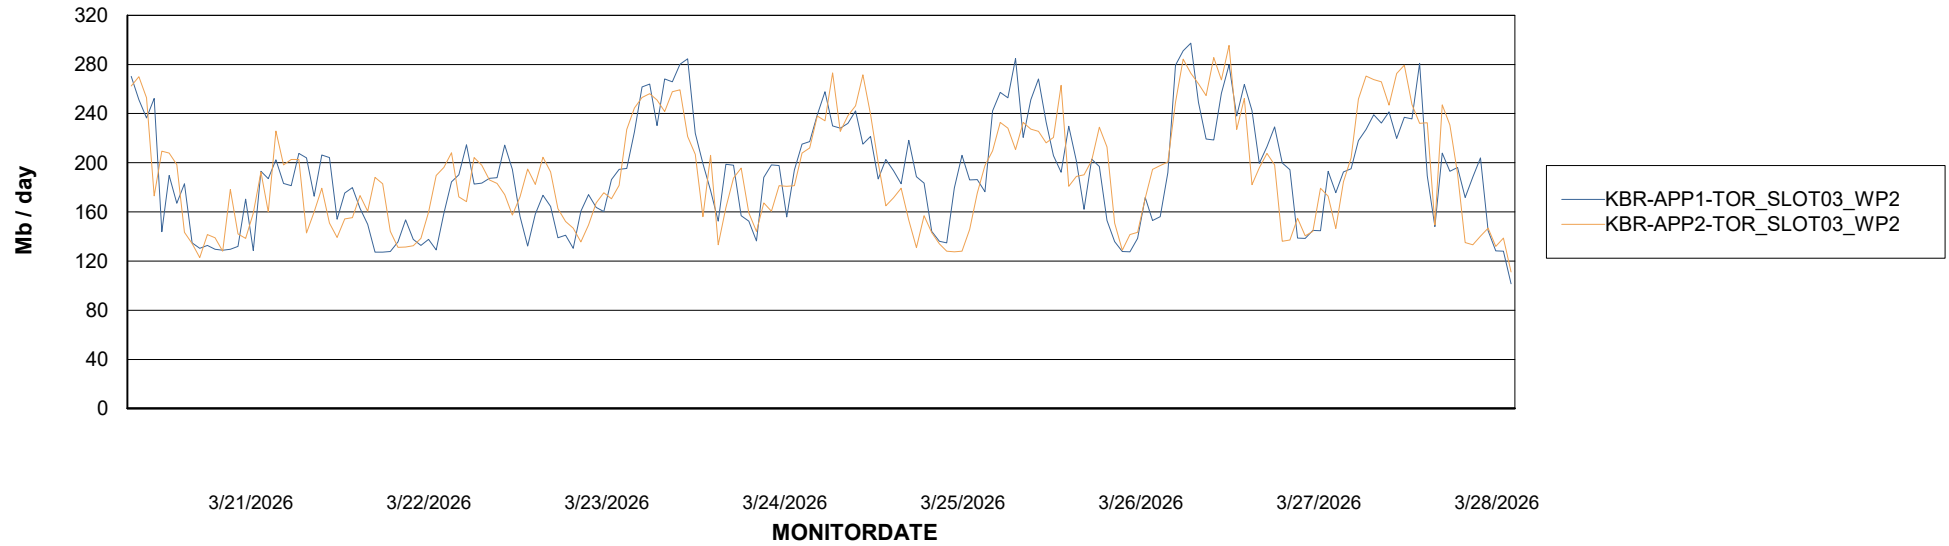

ABSSolute Web Component Services

Avg memory used per ABS Web component