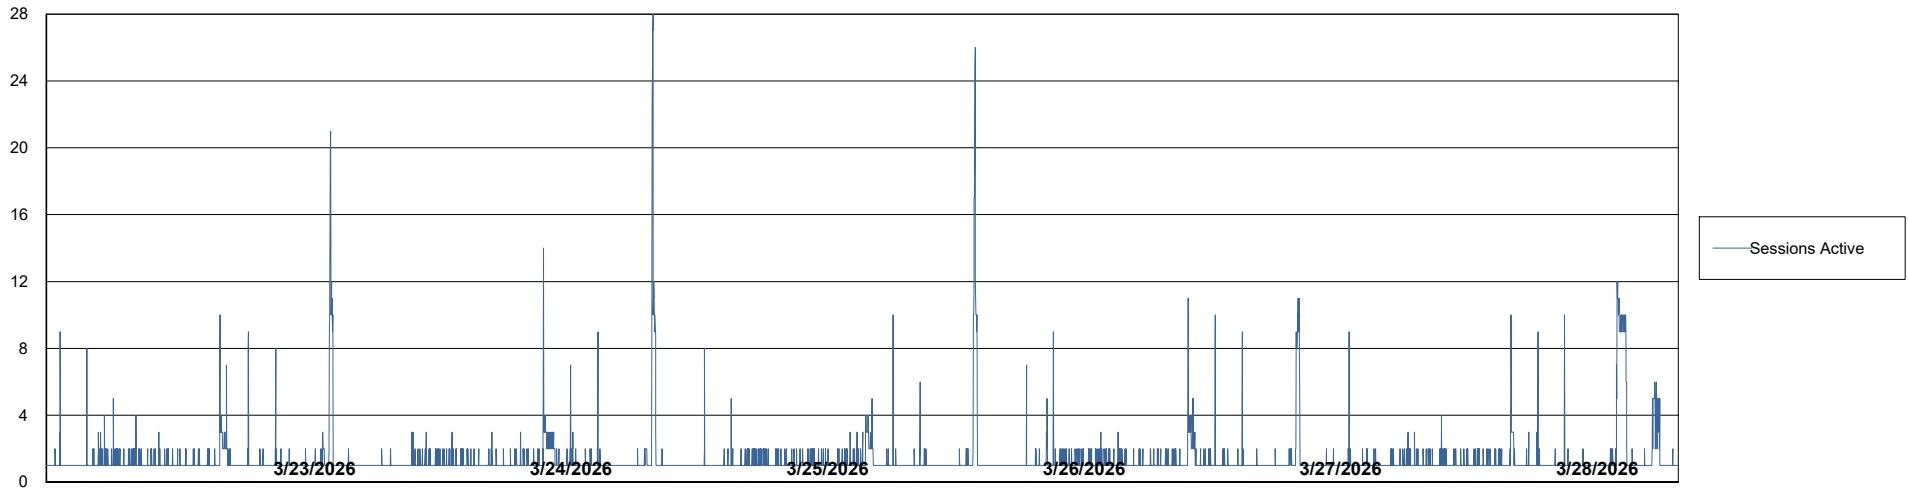

Weekly SLA Customer Report

Customer KBR OCI TOR Production
Database ID 200

Database Performance KBR-BI-TOR_PROD_ABS1

Weekly SLA Customer Report

Customer KBR OCI TOR Production
Database ID 200

Database Performance KBR-DBS1-TOR_PROD_ABS1