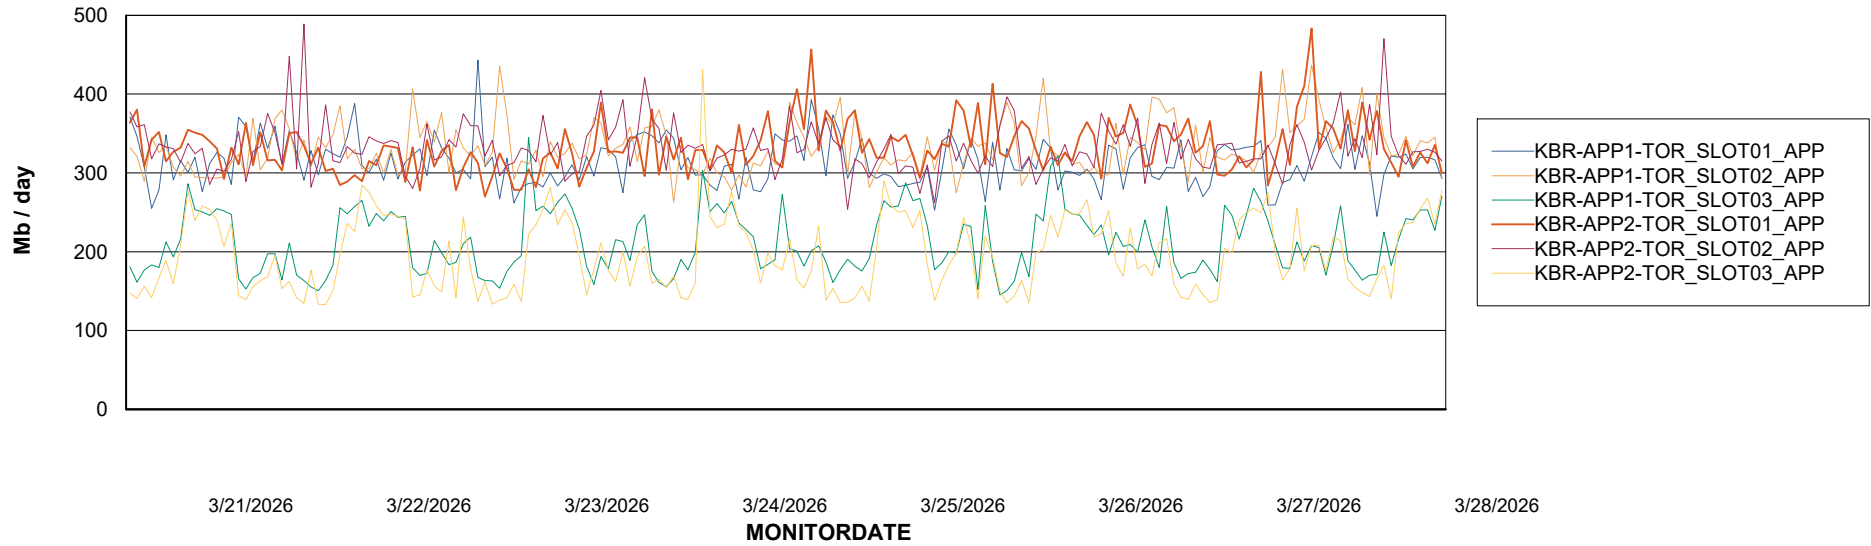

ABSSolute Application Server Services

Avg memory used per ABS Server Service