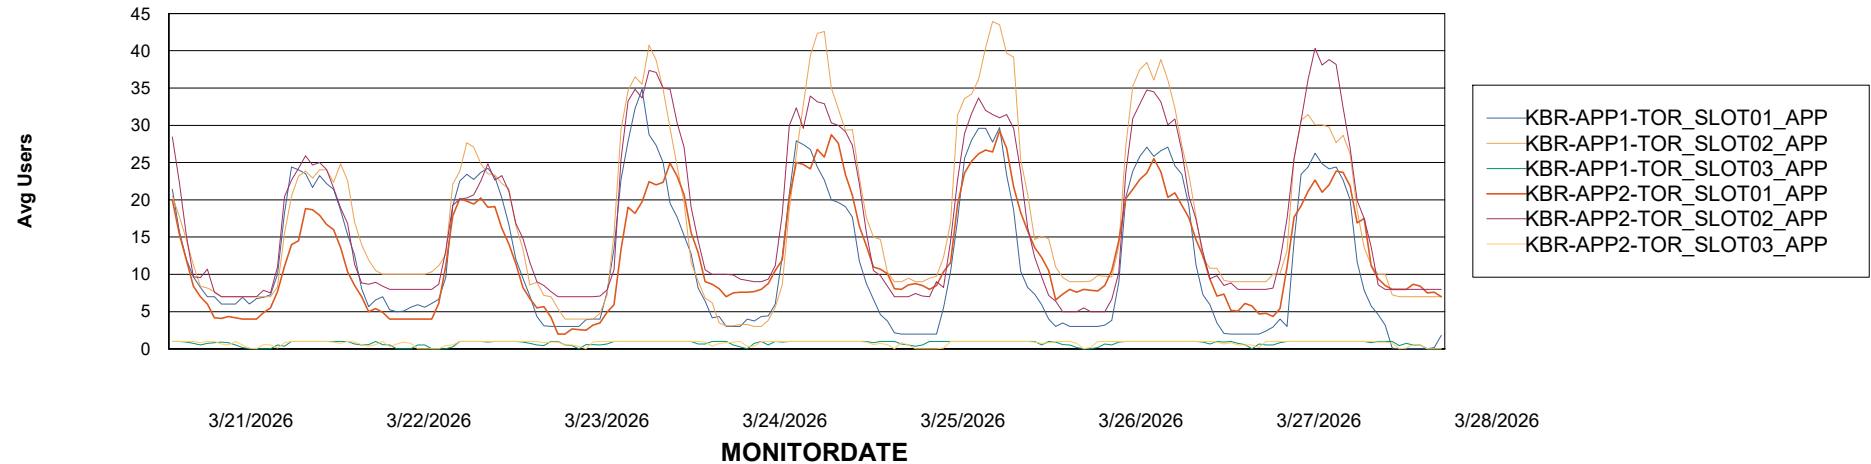

Avg users per day per ABS server