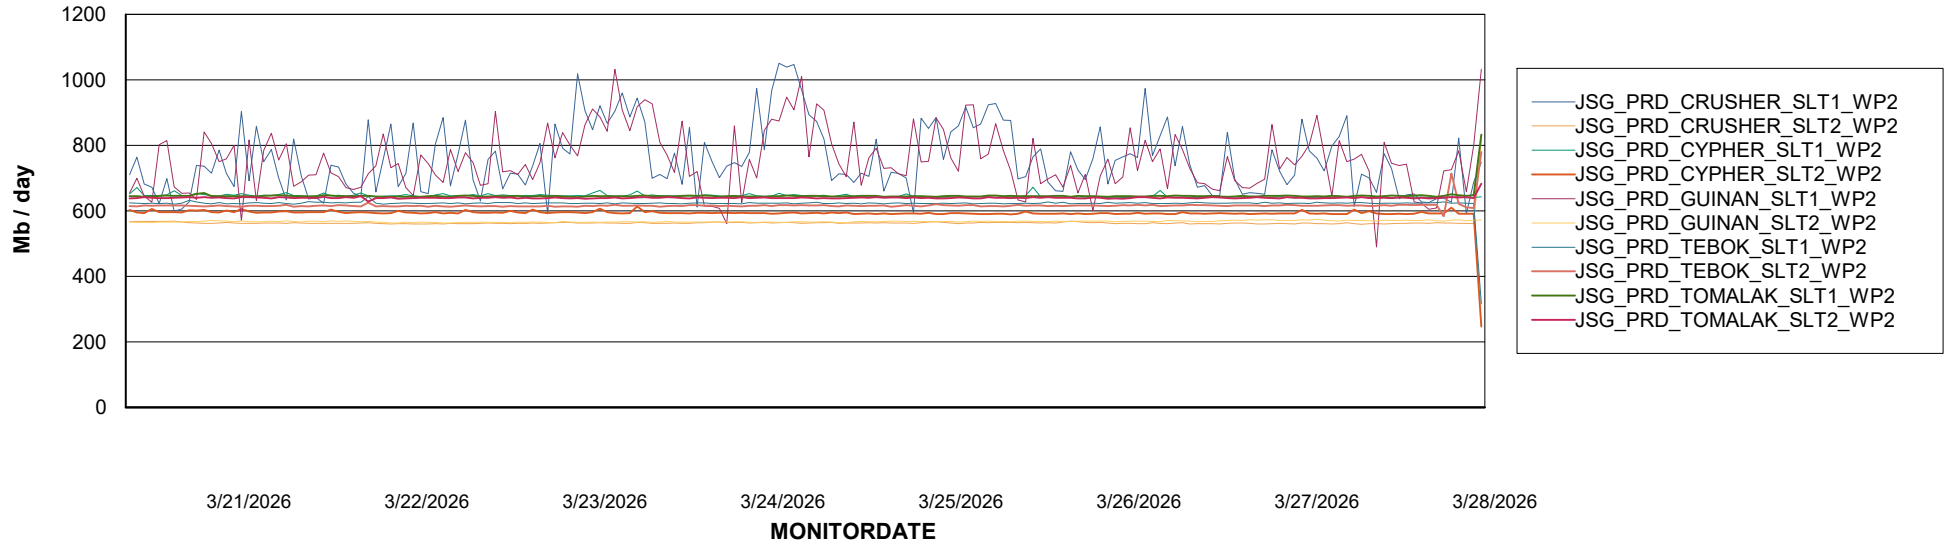

ABSSolute Web Component Services

Avg memory used per ABS Web component