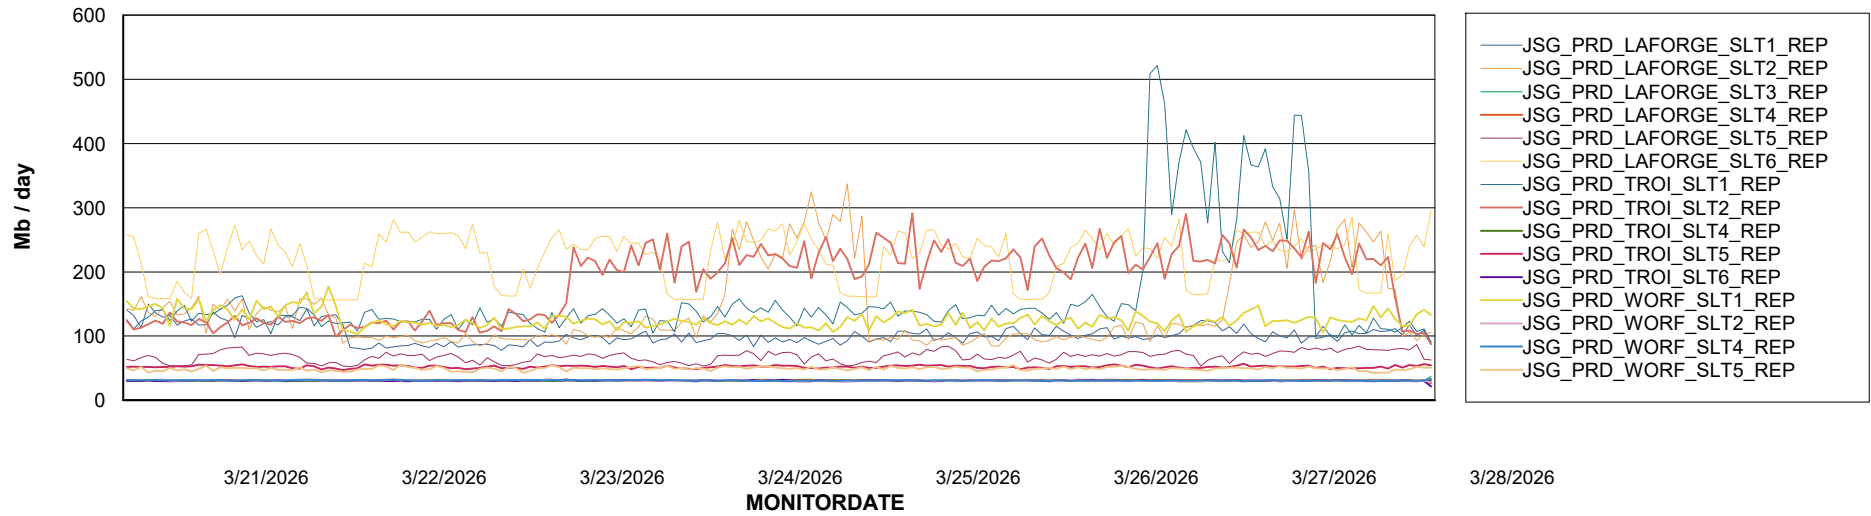

ABSSolute Application ReportServer Services

Avg memory used per ReportServer Service