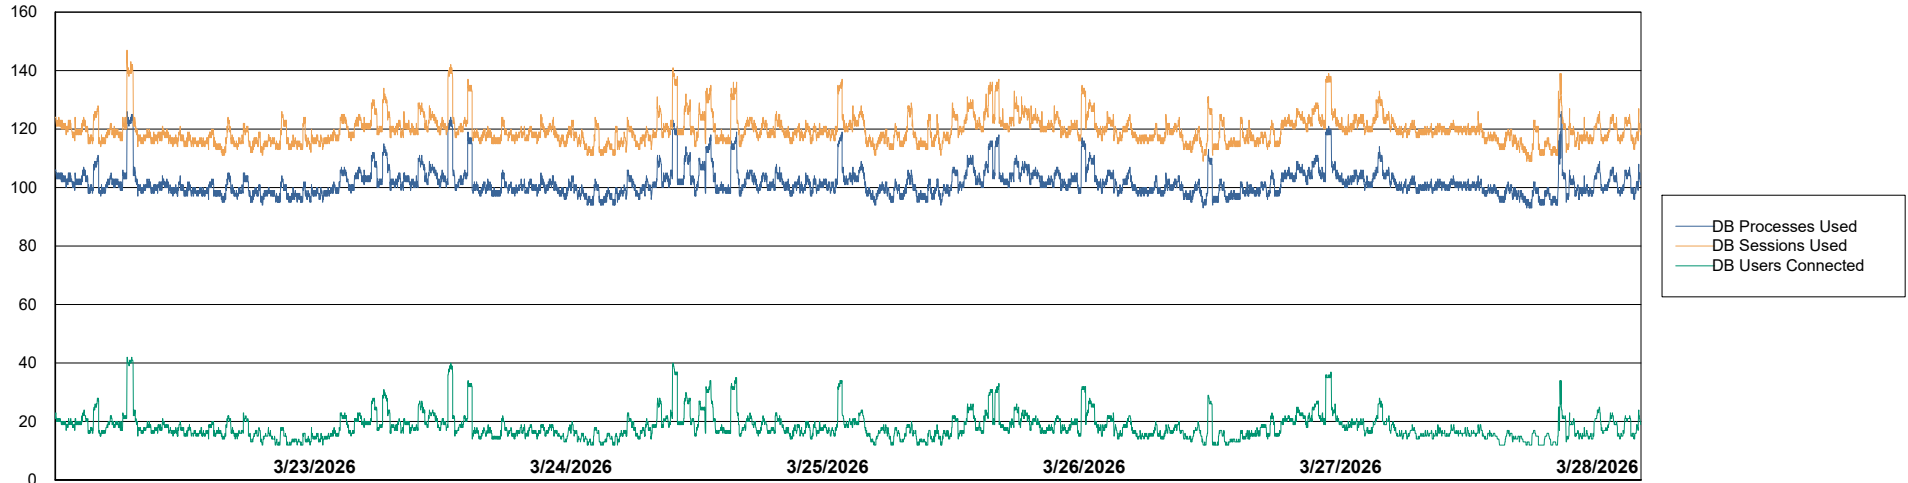

Database Performance JSG_PRD_BASHIR_DB_ABS1