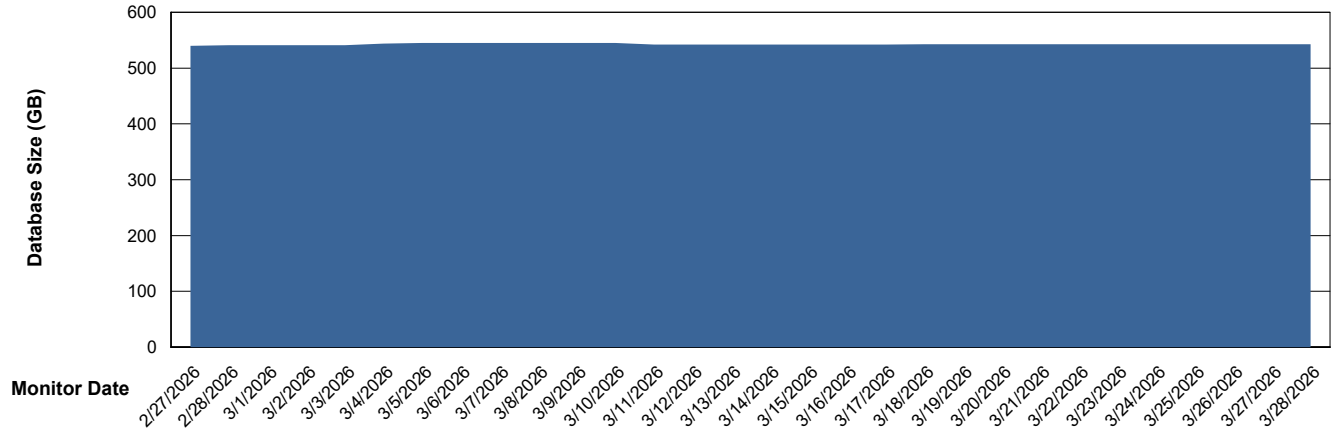

Weekly SLA Customer Report

Customer JSG_Production (24/7)
Database ID 102

Database Performance JSG_PRD_RIKER_DB_HSBABS1

Weekly SLA Customer Report

Customer JSG_Production (24/7)
Database ID 102

DATABASE SIZE Future JSG_PRD_HVL-VS-ABSOBI_DB_ABS1

Database growth over last month

DATABASE SIZE JSG_PRD_BASHIR_DB_ABS1

Database growth over last month

Weekly SLA Customer Report

Customer JSG_Production (24/7)
Database ID 102

DATABASE SIZE JSG_PRD_RIKER_DB_HSBABS1