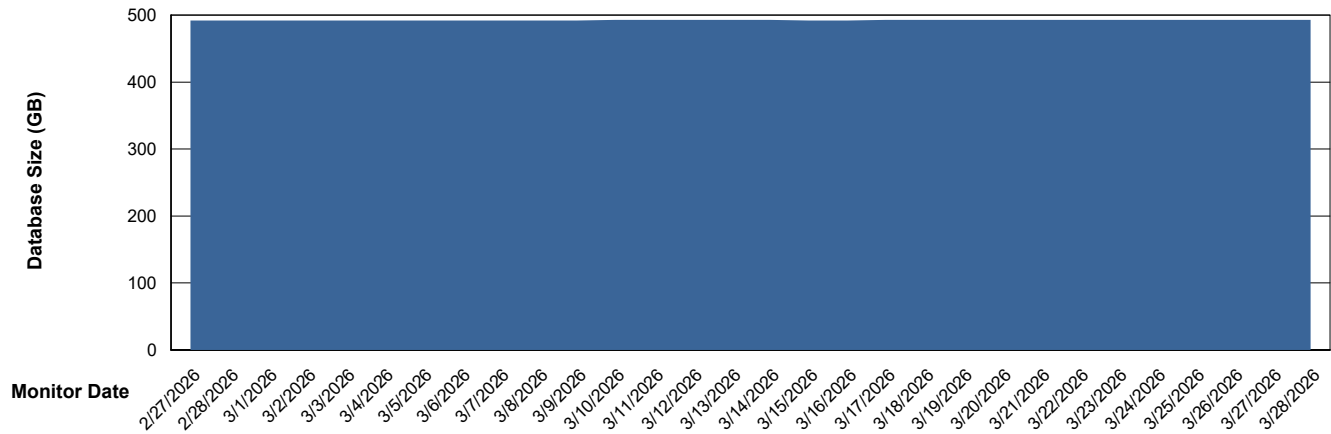

Weekly SLA Customer Report

Customer JSG_Production (24/7)
Database ID 102

Database Performance JSG_PRD_RIKER_DB_HSBABS1

Weekly SLA Customer Report

Customer JSG_Production (24/7)
Database ID 102

DATABASE SIZE Future JSG_PRD_HVL-VS-ABSOBI_DB_ABS1

Database growth over last month

DATABASE SIZE JSG_PRD_BASHIR_DB_ABS1

Database growth over last month

Weekly SLA Customer Report

Customer JSG_Production (24/7)
Database ID 102

DATABASE SIZE JSG_PRD_RIKER_DB_HSBABS1