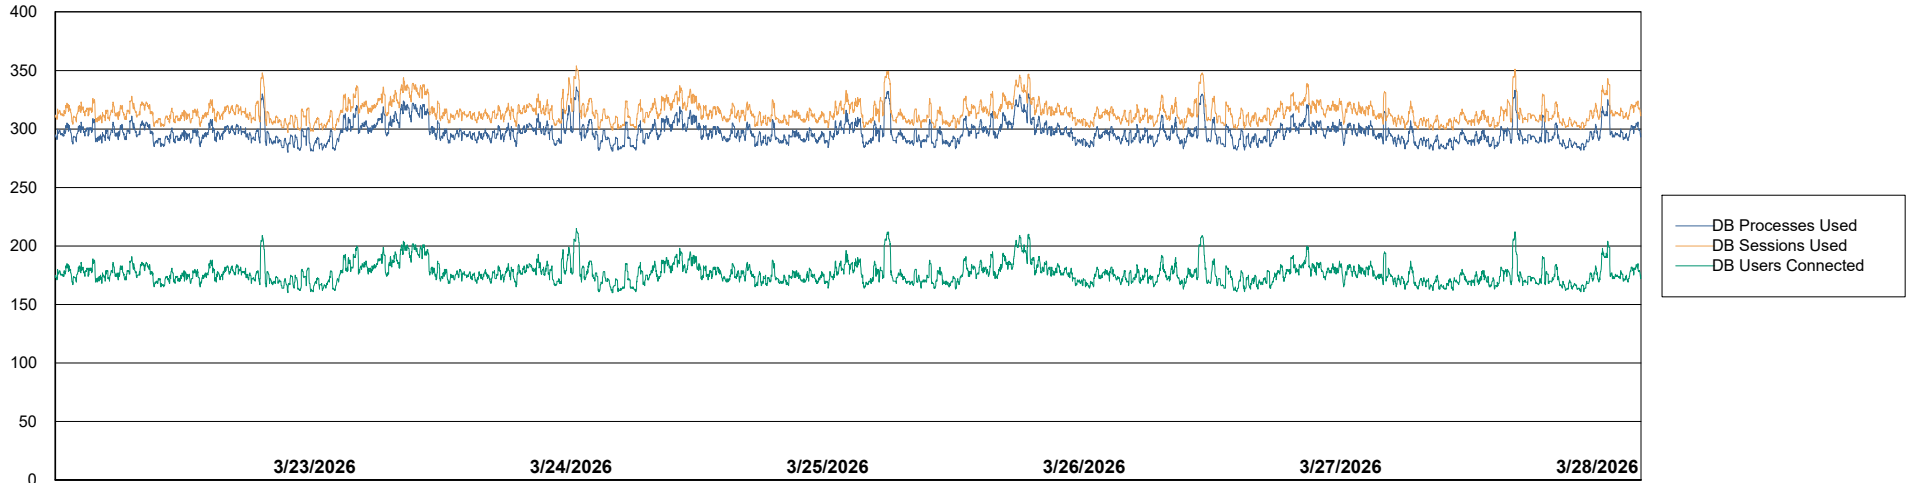

Database Performance JSG_PRD_RIKER_DB_HSBABS1