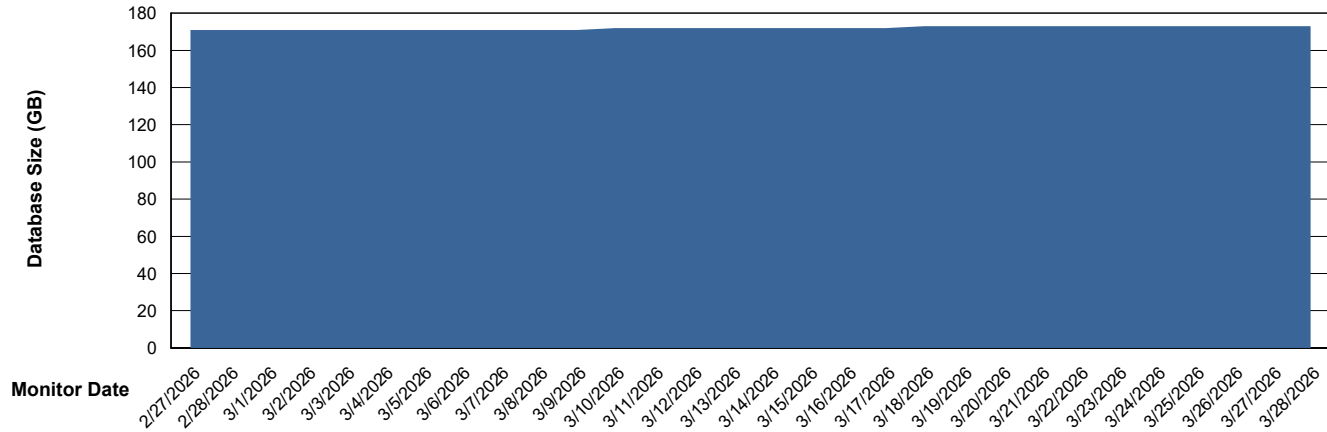

Weekly SLA Customer Report

Customer HUE_Production
Database ID 154

DATABASE SIZE HUE_PRD_S-ORABI2024_ABS1

Database growth over last month

DATABASE SIZE HUE_PRD_S-ORAPROD2_ABS1

Database growth over last month