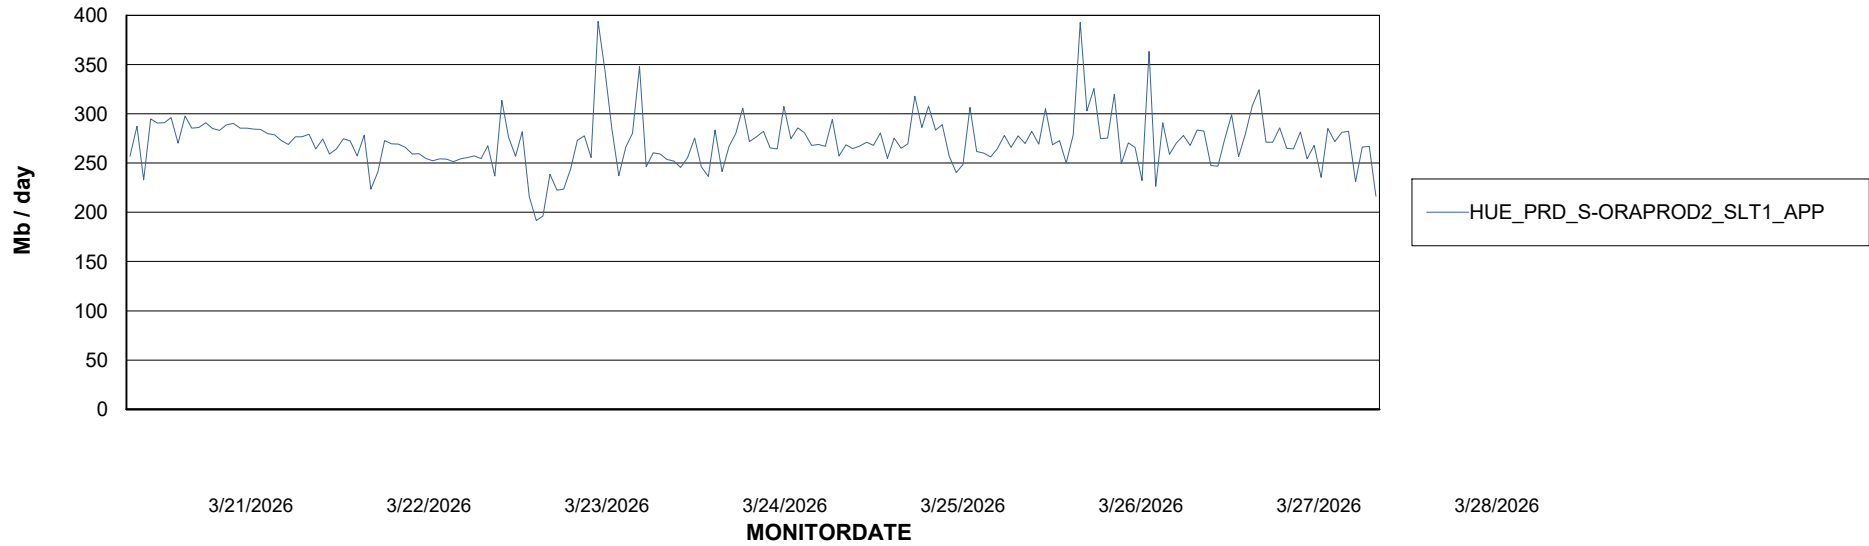

ABSSolute Application Server Services

Avg memory used per ABS Server Service