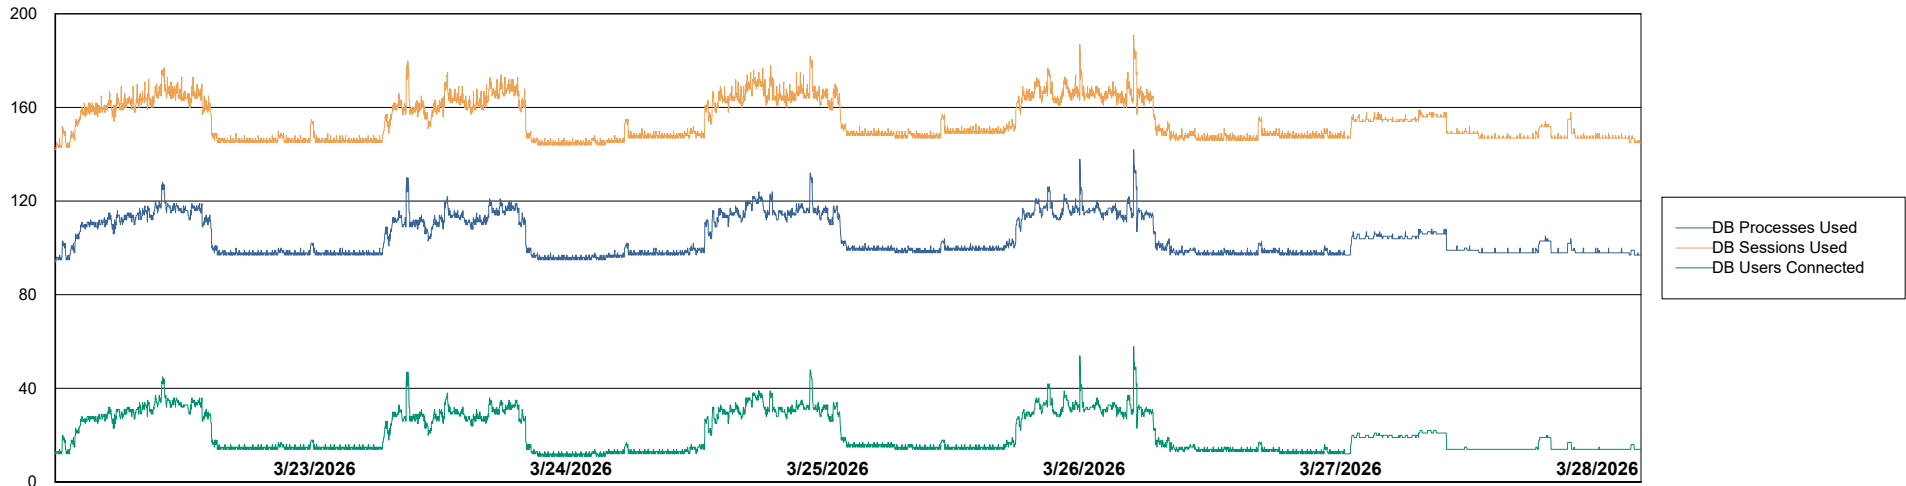

Weekly SLA Customer Report

Customer HUE_Production
Database ID 154

Database Performance HUE_PRD_S-ORABI2024_ABS1

Weekly SLA Customer Report

Customer HUE_Production
Database ID 154

Database Performance HUE_PRD_S-ORAPROD2_ABS1