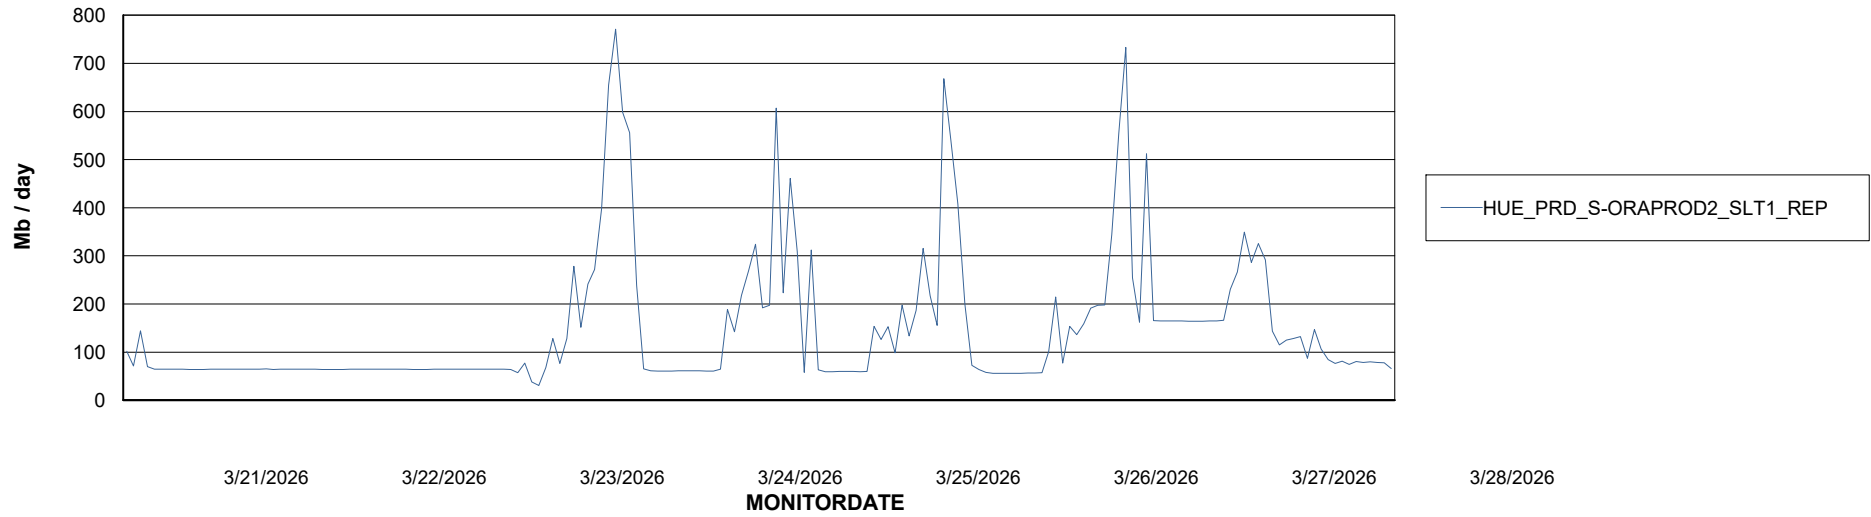

ABSSolute Application ReportServer Services

Avg memory used per ReportServer Service