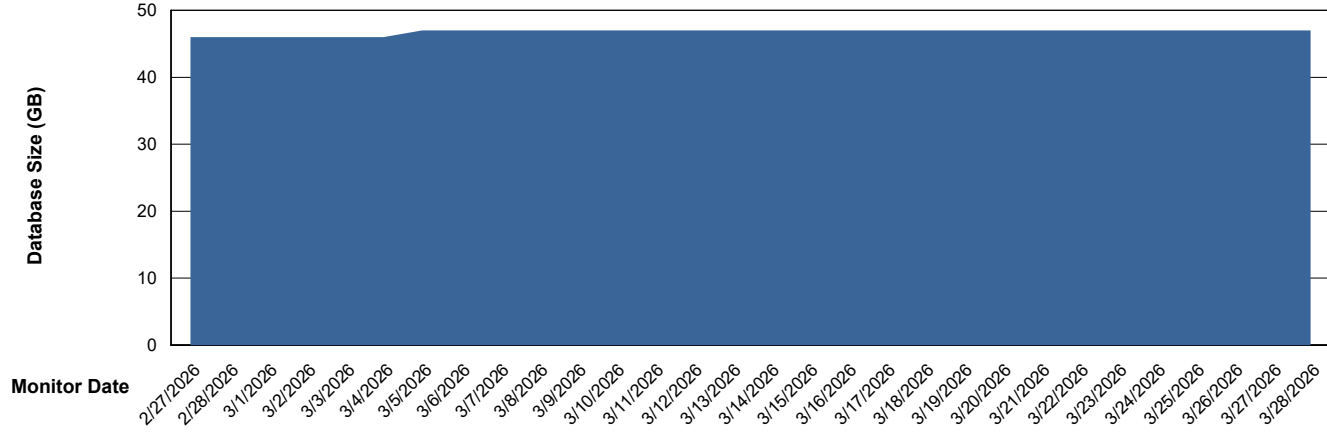

Weekly SLA Customer Report

Customer HUE_Production
Database ID 154

Database Performance HUE_PRD_S-ORABI2024_ABS1

Weekly SLA Customer Report

Customer HUE_Production
Database ID 154

Database Performance HUE_PRD_S-ORAPROD2_ABS1

Weekly SLA Customer Report

Customer HUE_Production
Database ID 154

DATABASE SIZE HUE_PRD_S-ORABI2024_ABS1

Database growth over last month

DATABASE SIZE HUE_PRD_S-ORAPROD2_ABS1

Database growth over last month