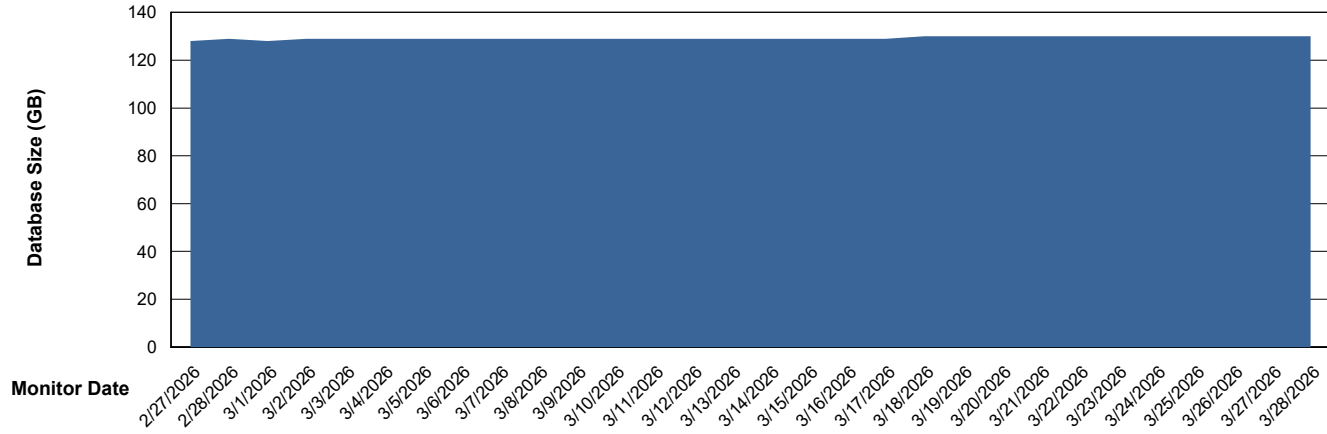

Weekly SLA Customer Report

Customer GLG_Production
Database ID 221

Database Performance GLG_PRD_GLGSSABSAIO01_HSBABS1

DB Processes Max 1,000

Weekly SLA Customer Report

Customer GLG_Production
Database ID 221

DATABASE SIZE GLG_PRD_GLGSPABSAIO01_ABS1

Database growth over last month

DATABASE SIZE GLG_PRD_GLGSPABSB12_ABS1

Database growth over last month

Weekly SLA Customer Report

Customer GLG_Production
 Database ID 221