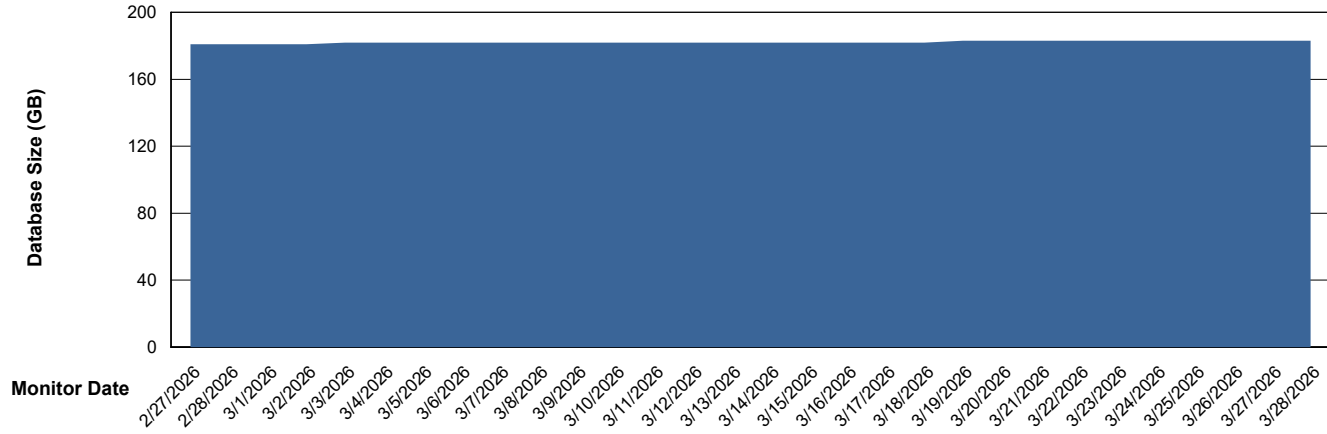

Weekly SLA Customer Report

Customer EUT_Production
Database ID 114

Database Performance EUT_EUP_PRD_URVINA22T_DB_ABS1

Weekly SLA Customer Report

Customer EUT_Production
Database ID 114

Database Performance EUT_URM_PRD_URVINA26_DB_ABS1

Weekly SLA Customer Report

Customer EUT_Production
Database ID 114

DATABASE SIZE EUT_EUP_PRD_URVINA22T_DB_ABS1

Database growth over last month

DATABASE SIZE EUT_URM_PRD_URVINA26_DB_ABS1

Database growth over last month