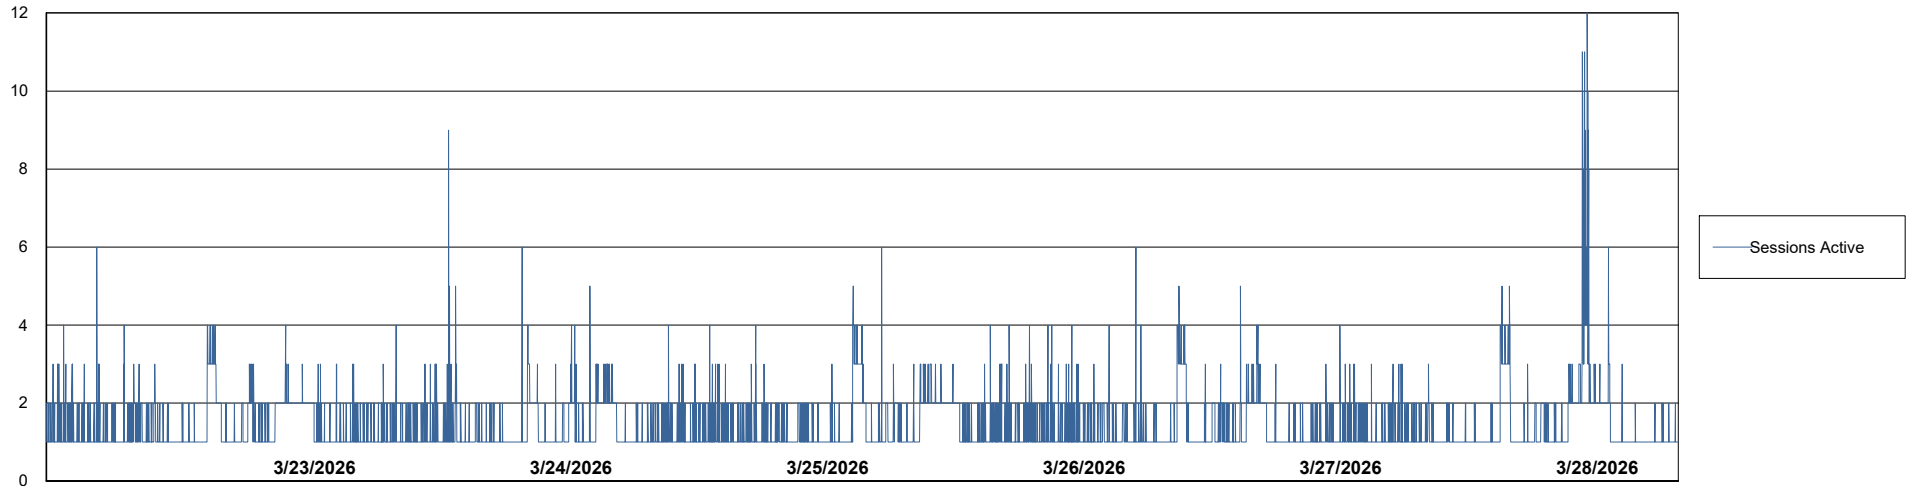

Database Performance ELJ_PRD_FRASEQXPRDDB01_ABS1