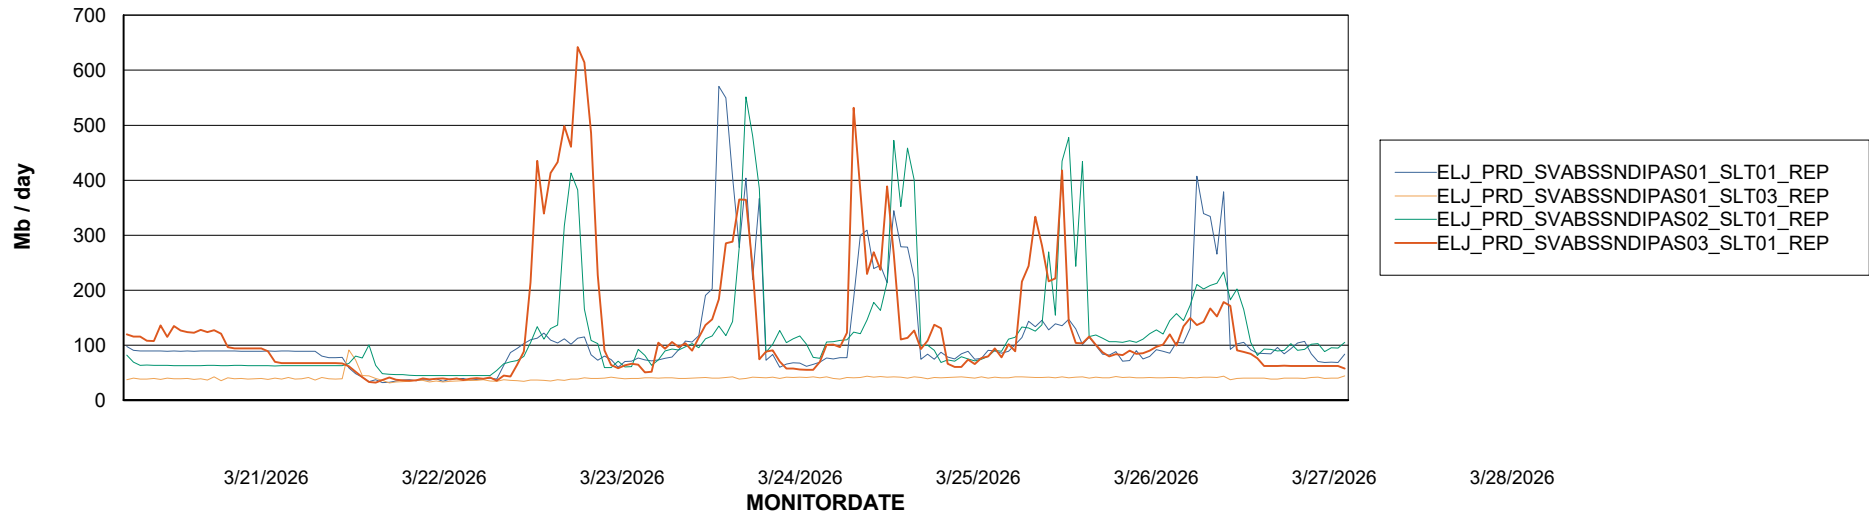

ABSSolute Application ReportServer Services

Avg memory used per ReportServer Service