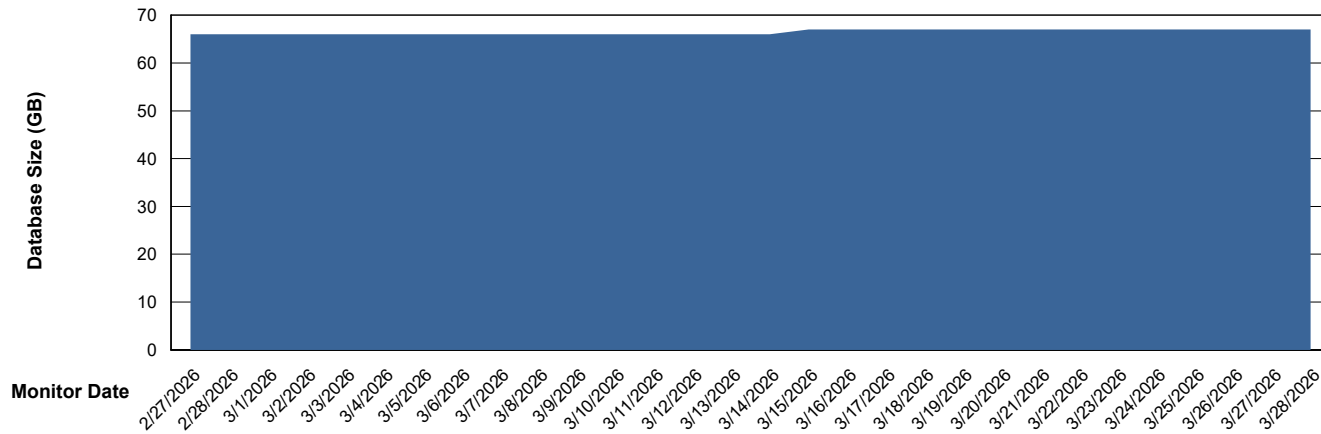

DATABASE SIZE ELJ_PRD_FRASEQXPRDDB03_ABS1

Database growth over last month