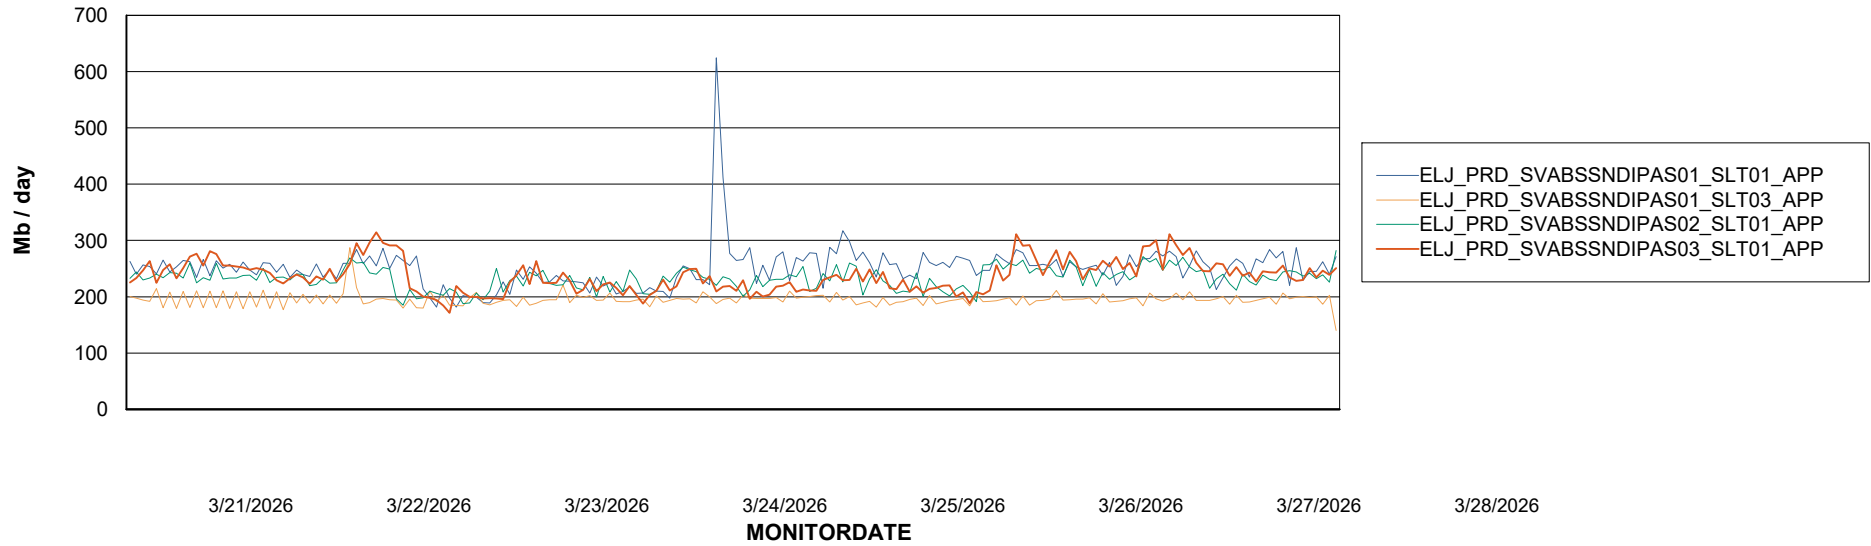

ABSSolute Application Server Services

Avg memory used per ABS Server Service