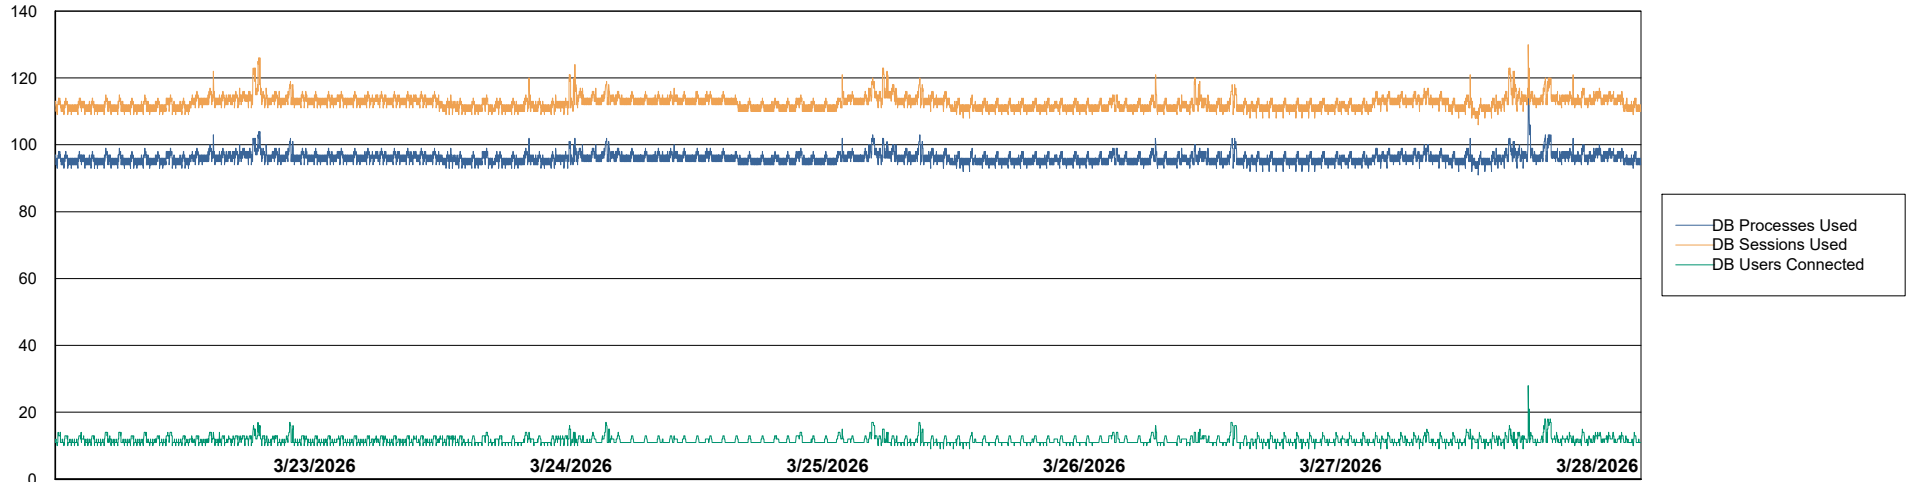

Database Performance ELJ_PRD_FRASEQXPRDDB03_ABS1