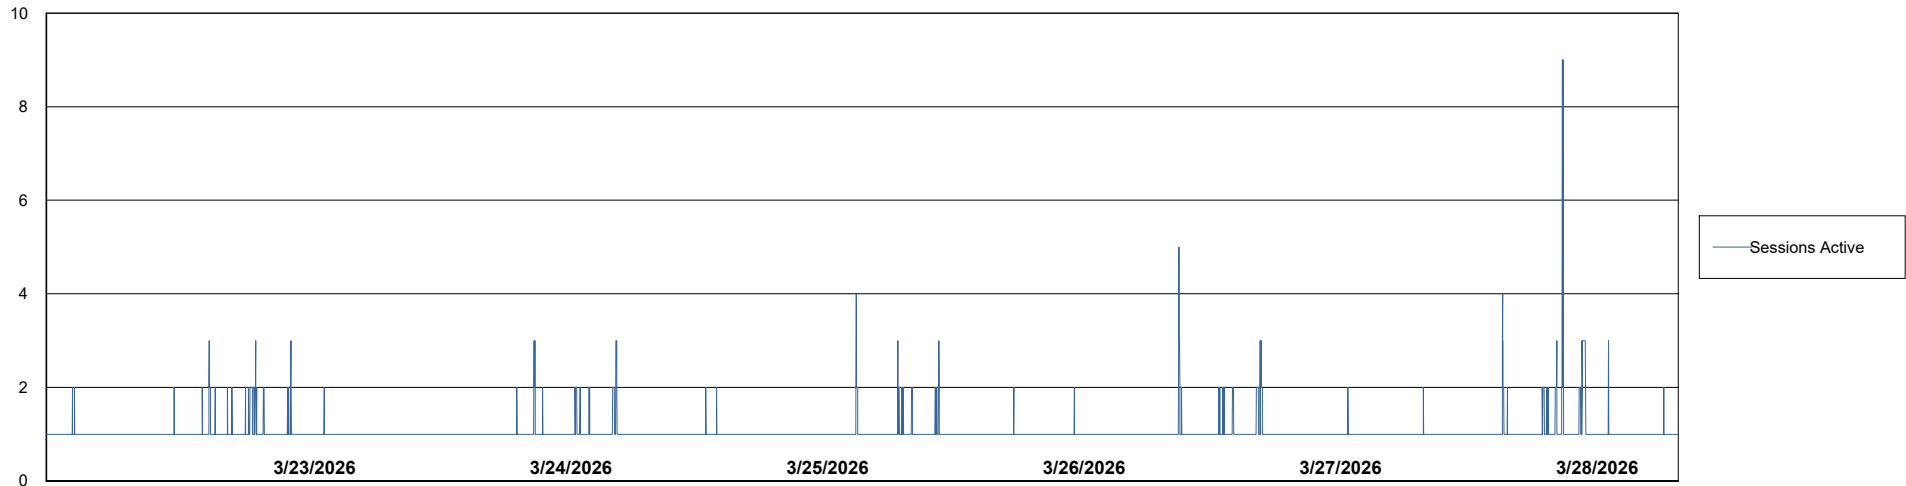

Database Performance ELJ_PRD_FRASEQXPRDDB03_ABS1