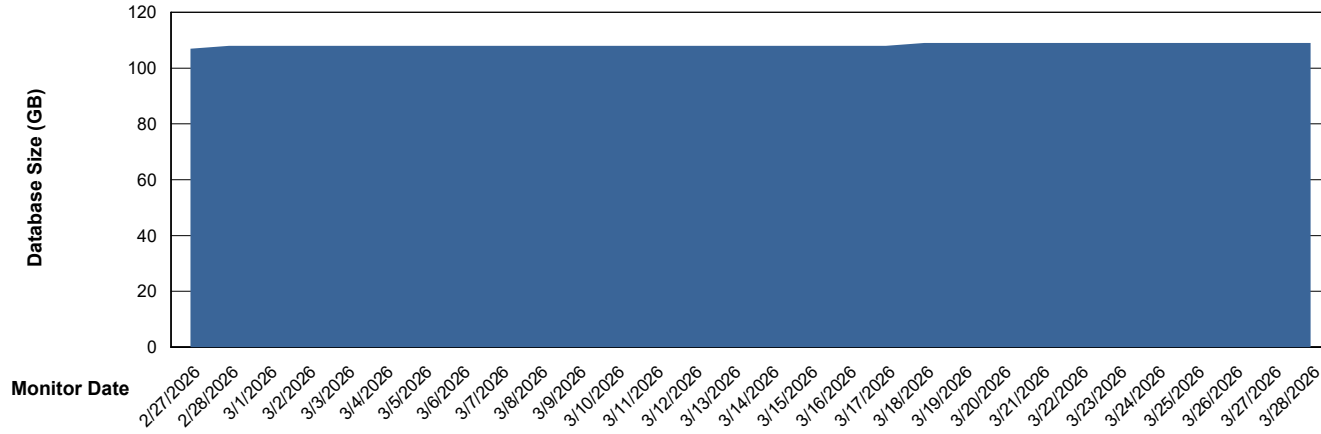

DATABASE SIZE ELJ_PRD_FRASEQXPRDDB01_ABS1

Database growth over last month