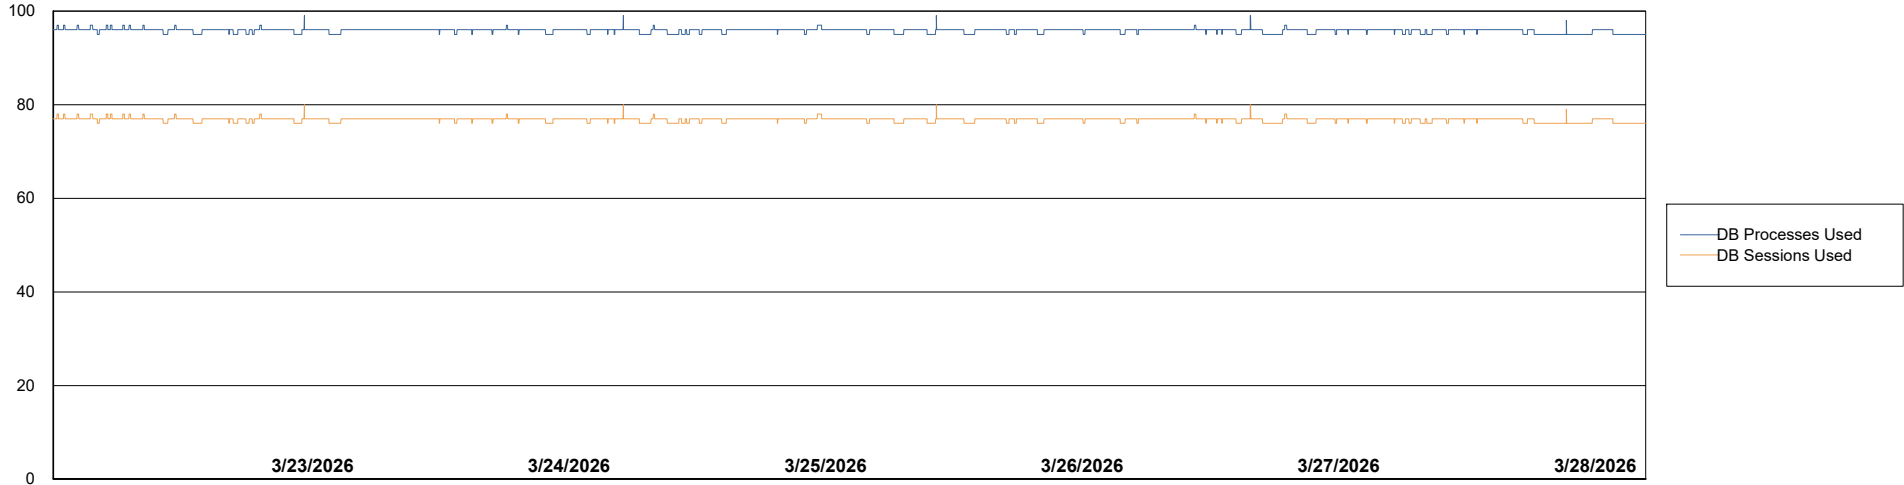

# Weekly SLA Customer Report

Customer ELJ Production  
Database ID 72

Database Performance ELJ\_PRD\_FRASEQXPRDDB02\_HSBABS1

DB Processes Max 1,000  
DB Sessions Max 0