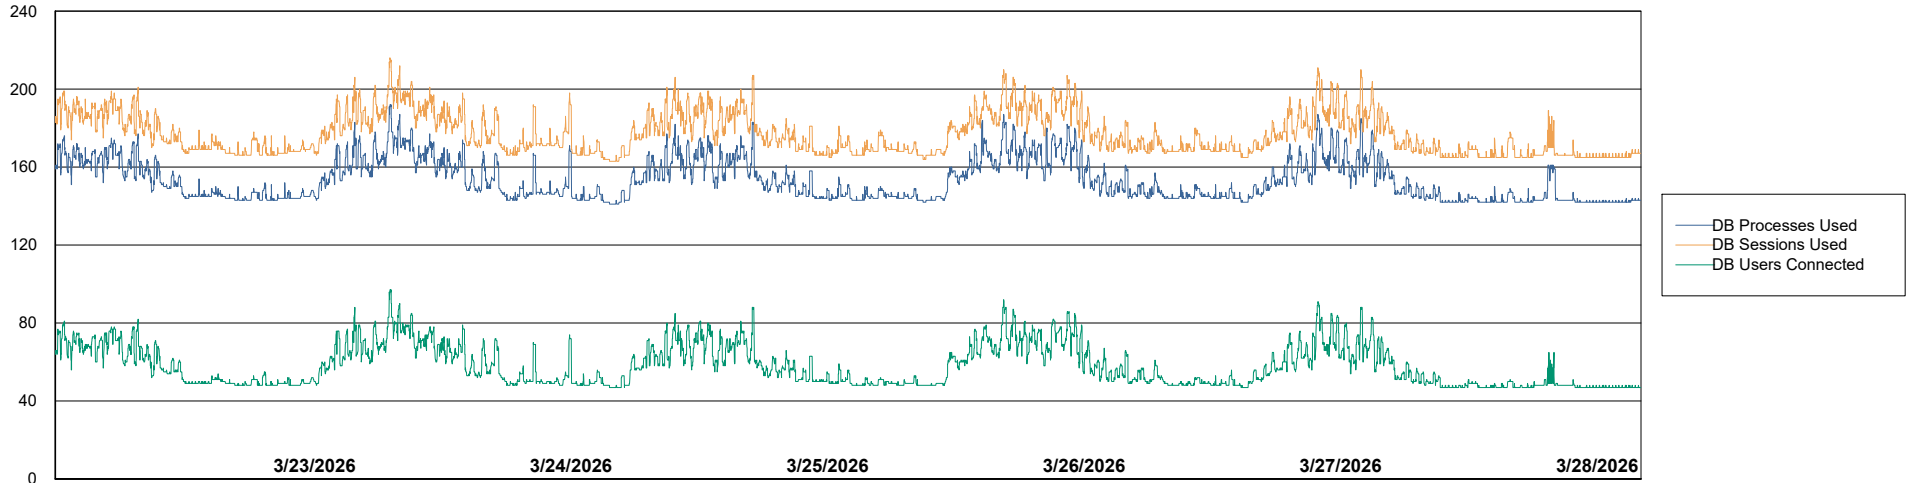

Database Performance ELJ_PRD_FRASEQXPRDDB01_ABS1