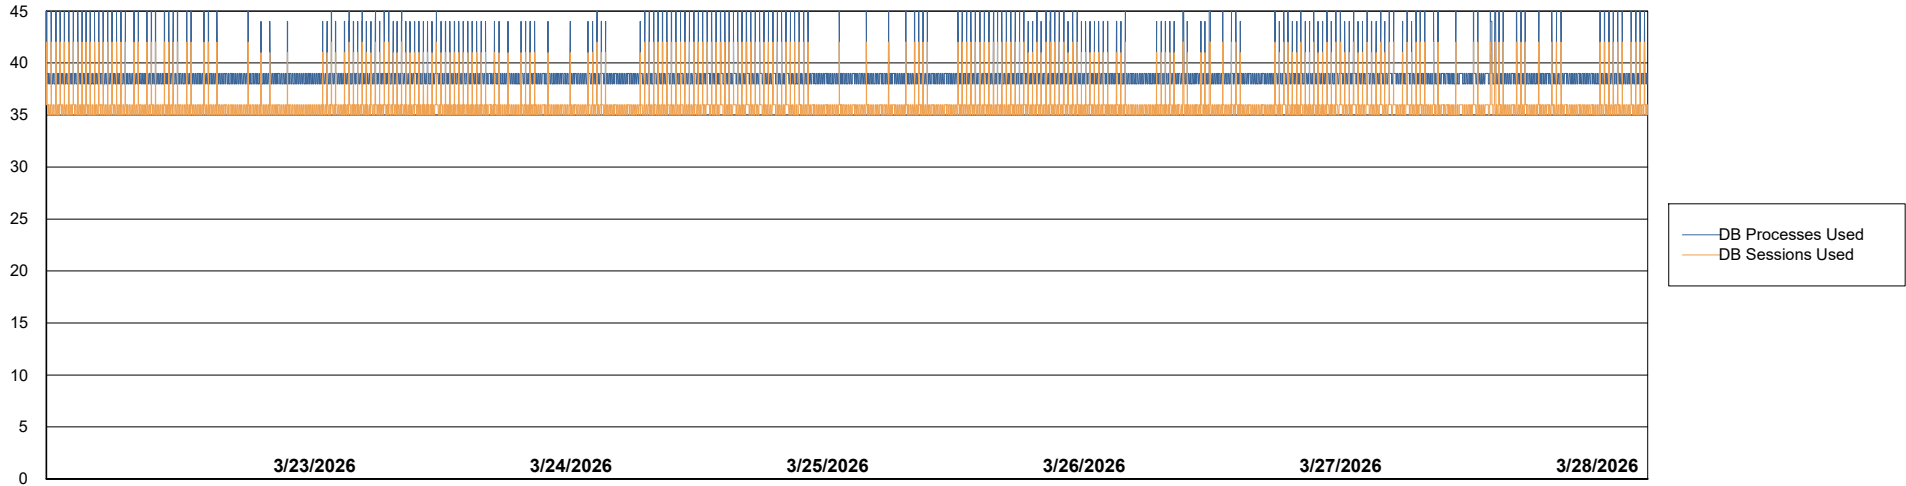

Database Performance ELI_PRD_FRASINTQUADB01_HSBABS1

DB Processes Max 1,000