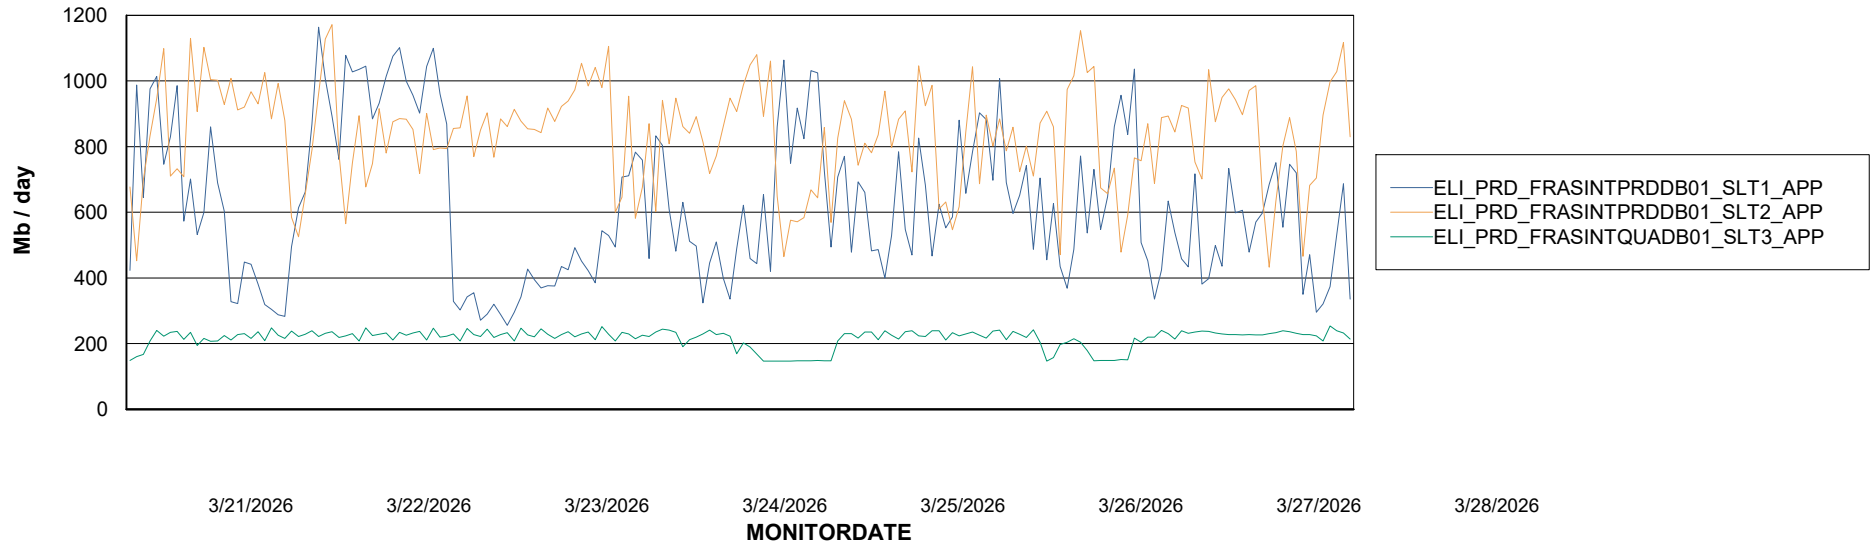

ABSSolute Application Server Services

Avg memory used per ABS Server Service