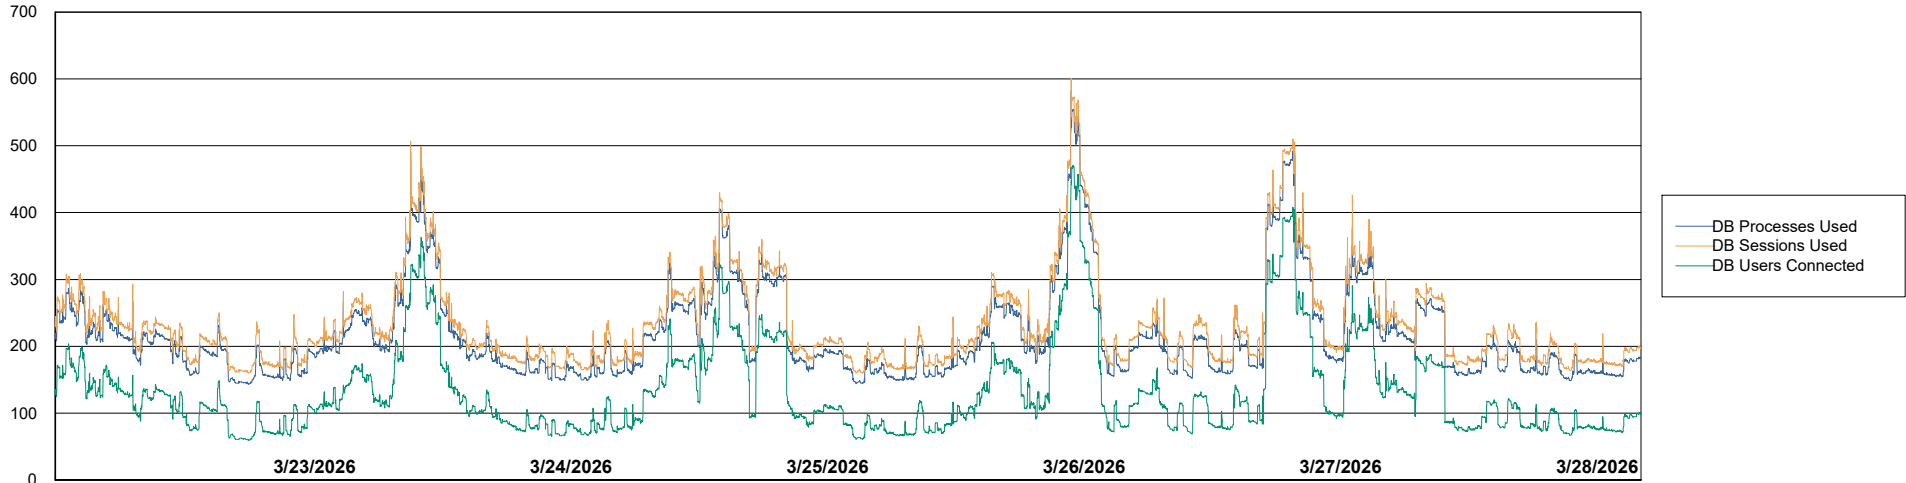

Weekly SLA Customer Report

Customer ELI_Production
Database ID 62

Database Performance ELI_PRD_FRASEQXPRDDB04-BI_ABS1

Weekly SLA Customer Report

Customer ELI_Production
Database ID 62

Database Performance ELI_PRD_FRASINTPRDDB01_ABS1