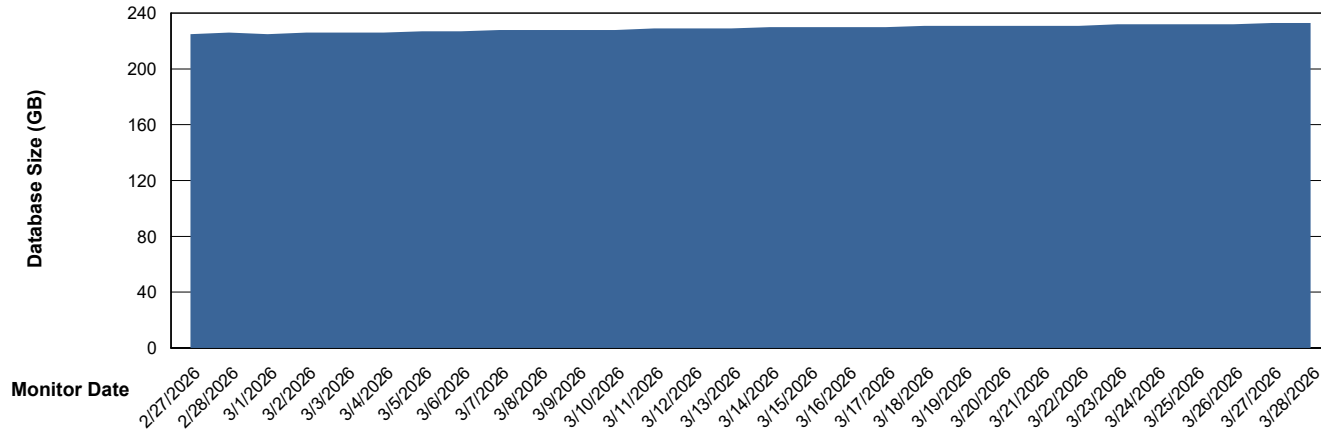

DATABASE SIZE ELI_PRD_FRASINTPRDDB01_ABS1

Database growth over last month