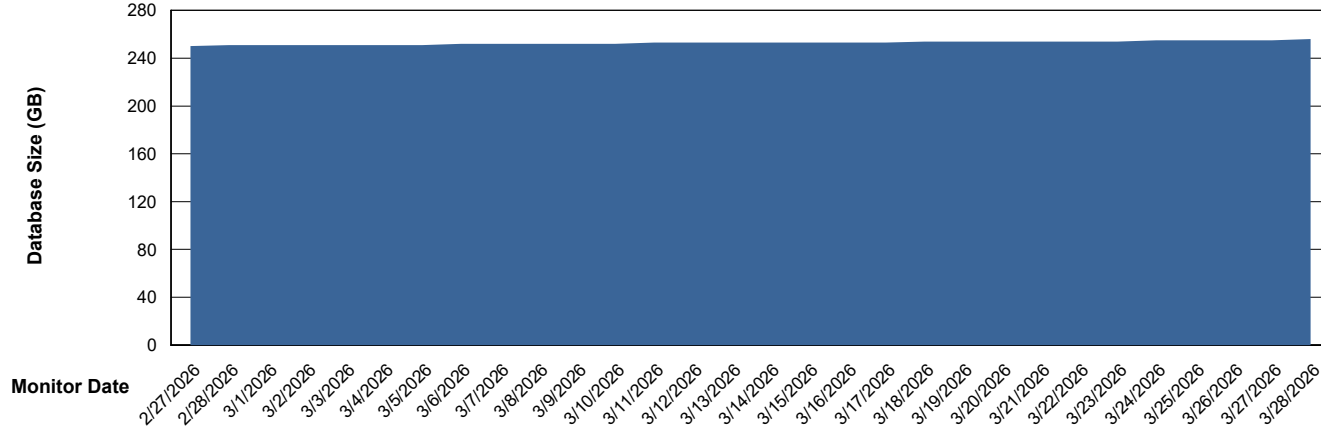

Weekly SLA Customer Report

Customer ELI_Production
Database ID 62

Database Performance ELI_PRD_FRASINTQUADB01_HSBABS1

DB Processes Max 1,000

Weekly SLA Customer Report

Customer ELI_Production
Database ID 62

DATABASE SIZE ELI_PRD_FRASEQXPRDDB04-BI_ABS1

Database growth over last month

DATABASE SIZE ELI_PRD_FRASINTPRDDB01_ABS1

Database growth over last month

Weekly SLA Customer Report

Customer ELI_Production
Database ID 62