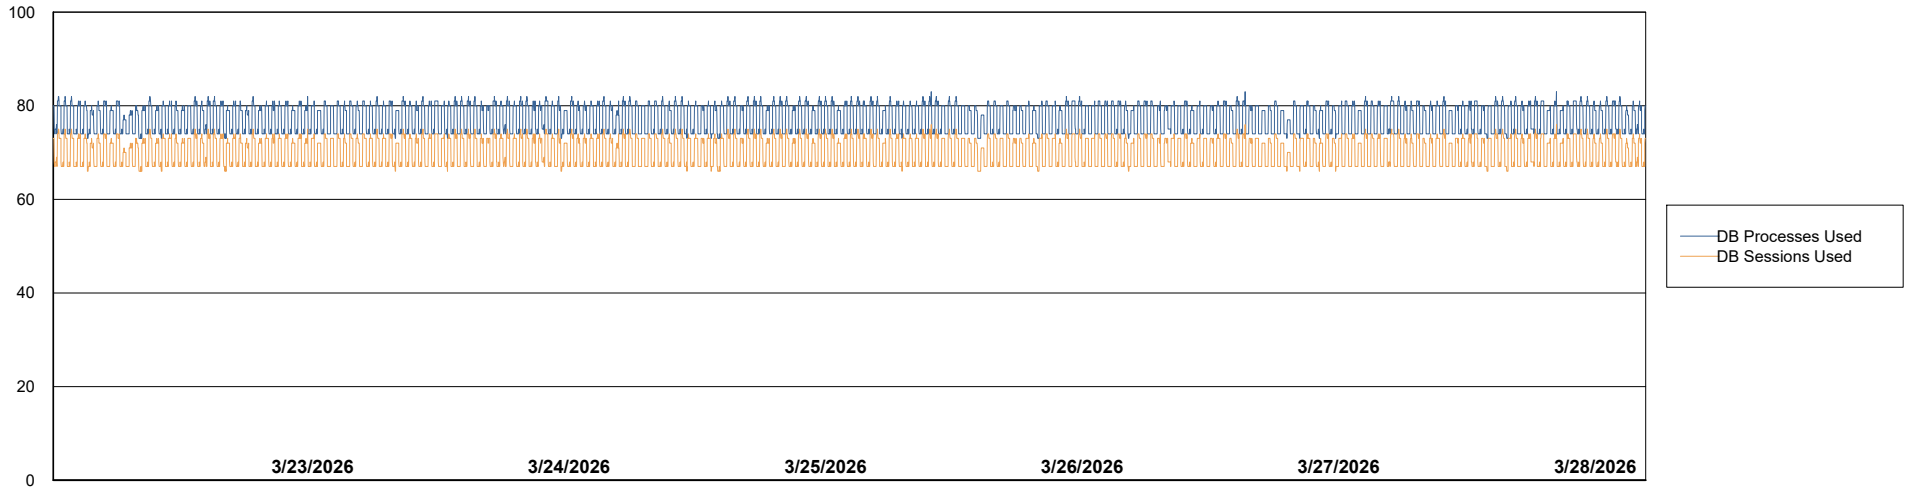

Database Performance ECT-DBS2-TOR_PROD_HSBABS1

DB Processes Max 1,000
DB Processes Max 4
DB Processes Max 0