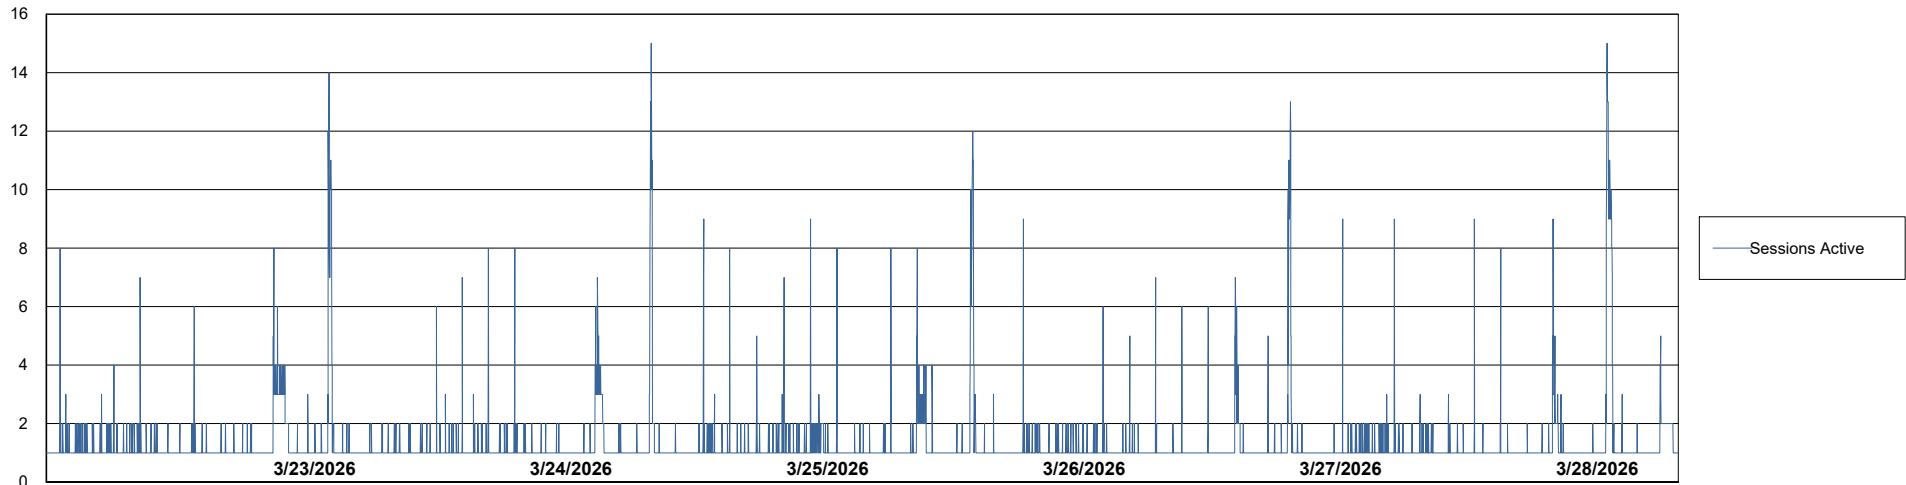

Database Performance ECT-DBS1-TOR_PROD_ABS1