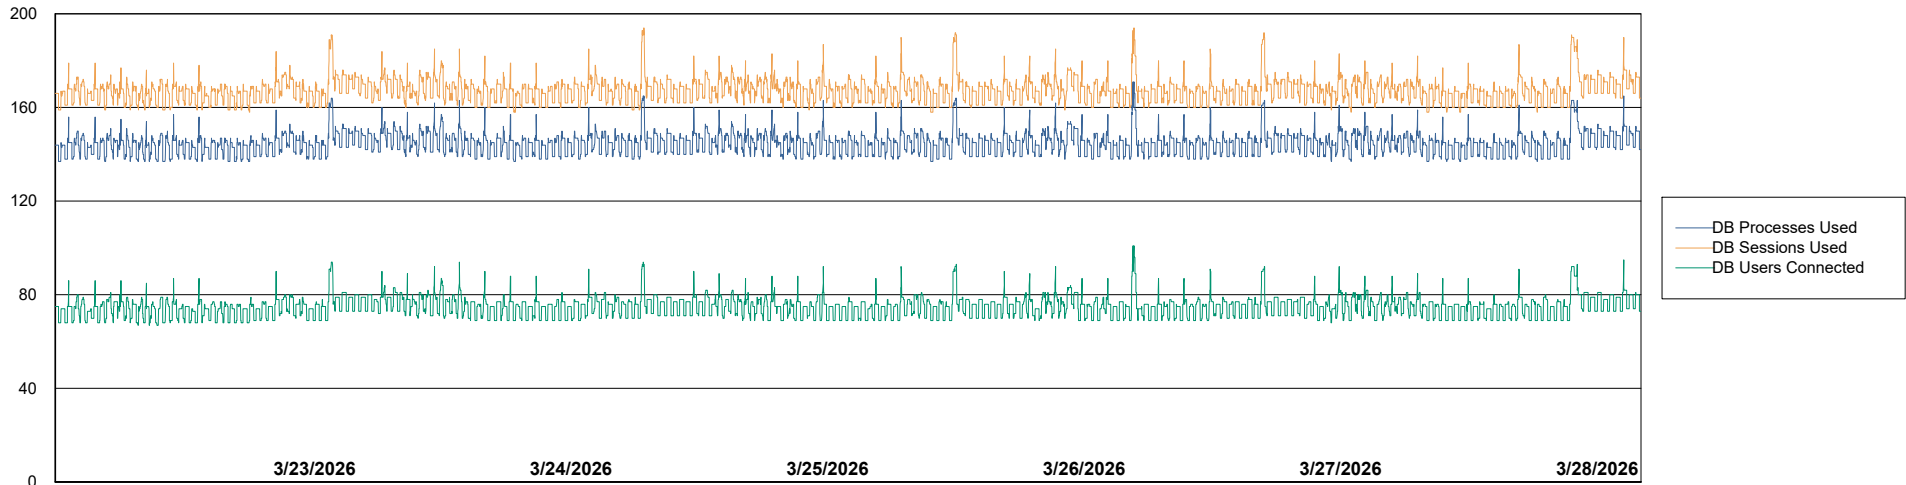

Database Performance ECT-DBS1-TOR_PROD_ABS1