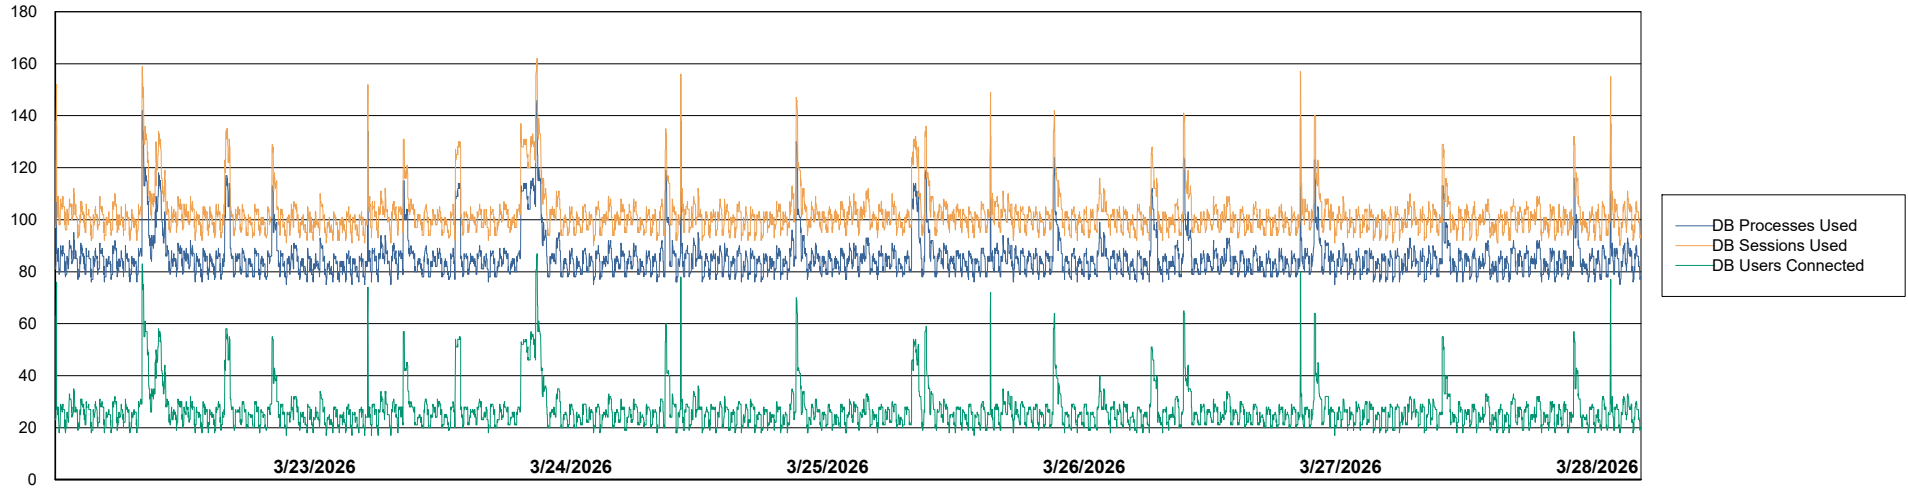

Database Performance ECT-BI-TOR_ABS1