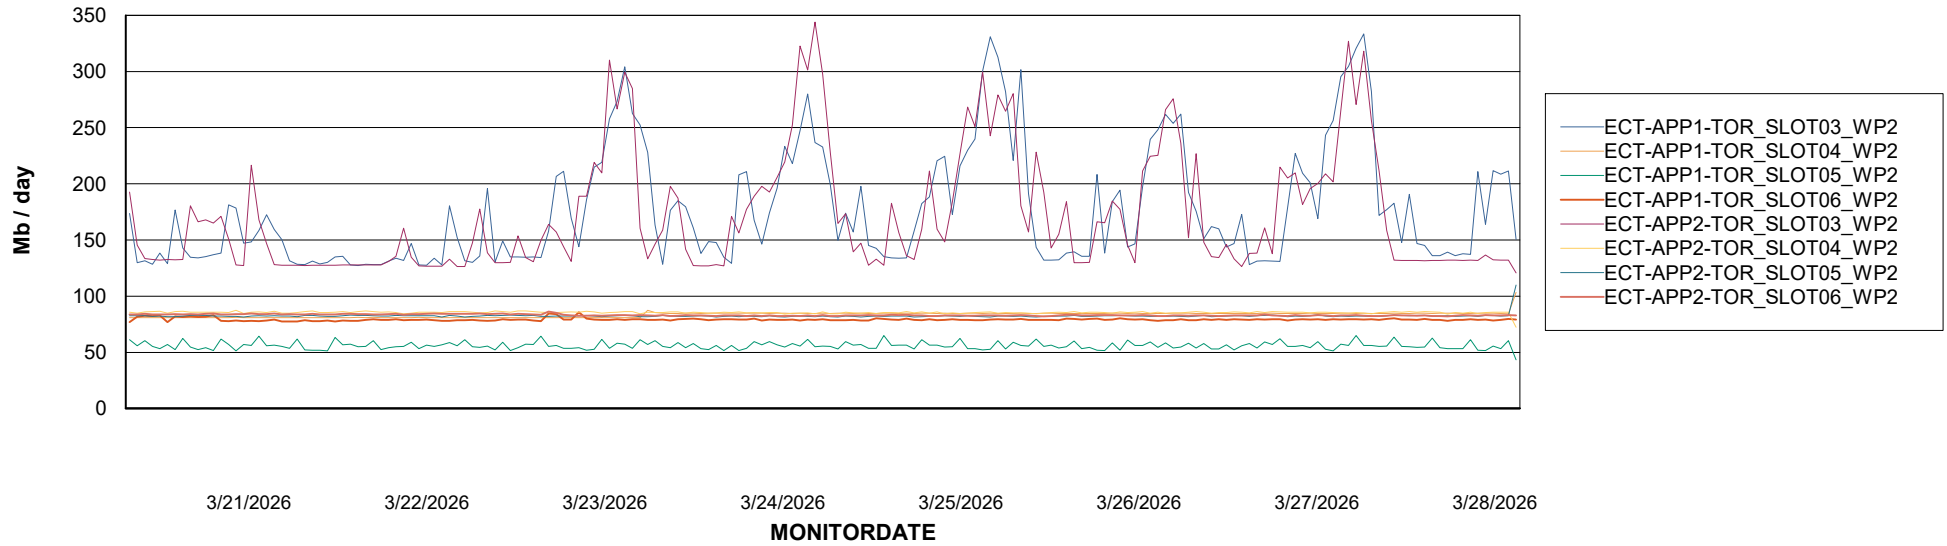

ABSSolute Web Component Services

Avg memory used per ABS Web component