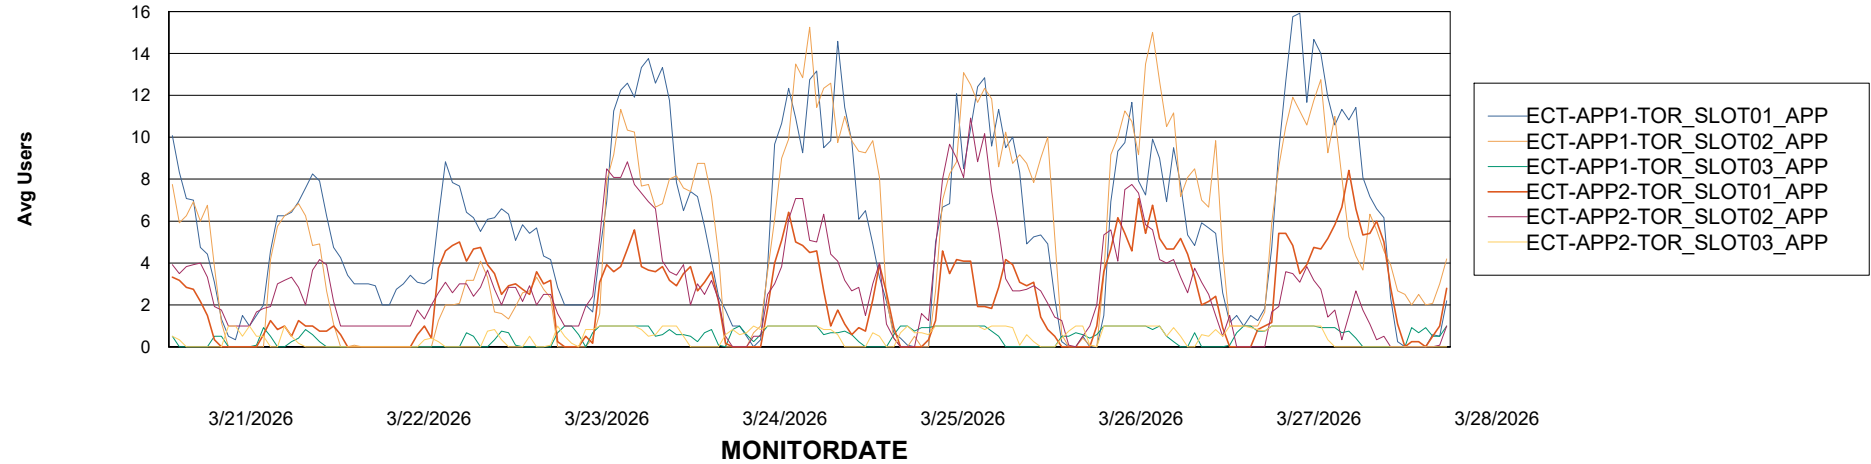

Avg users per day per ABS server