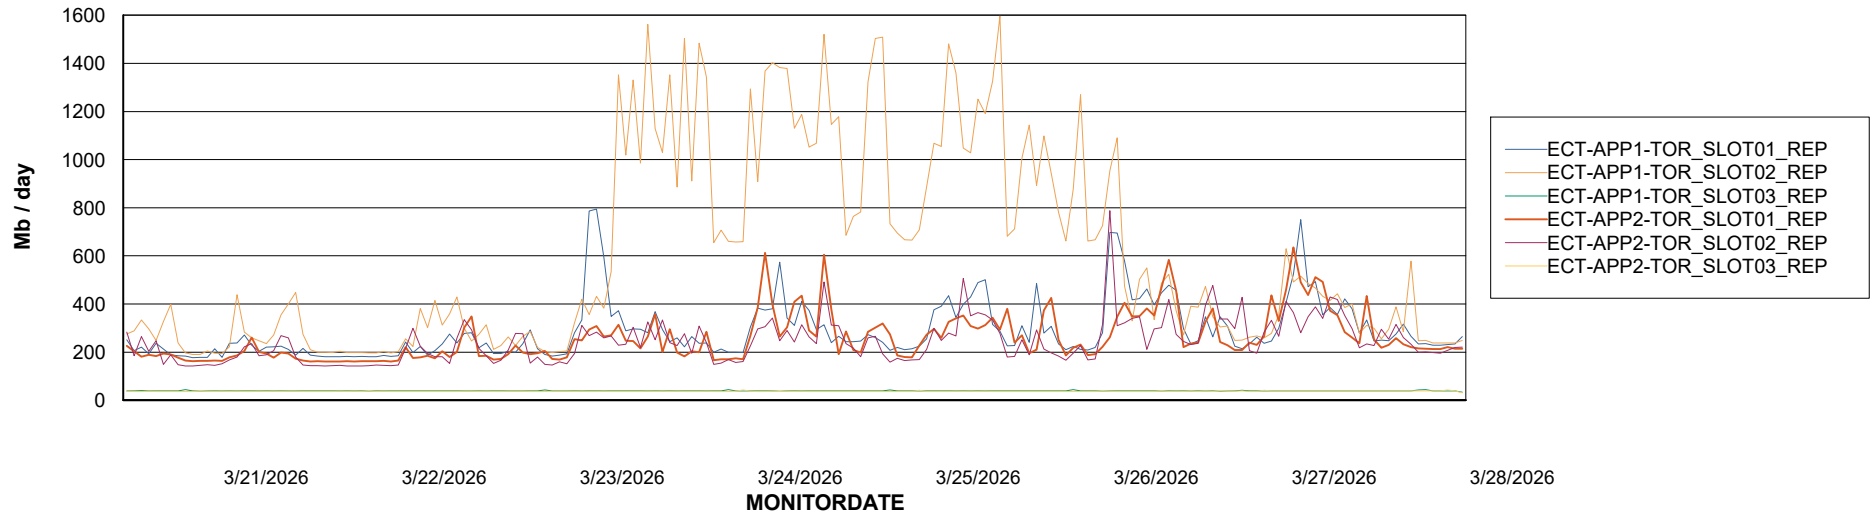

ABSSolute Application ReportServer Services

Avg memory used per ReportServer Service