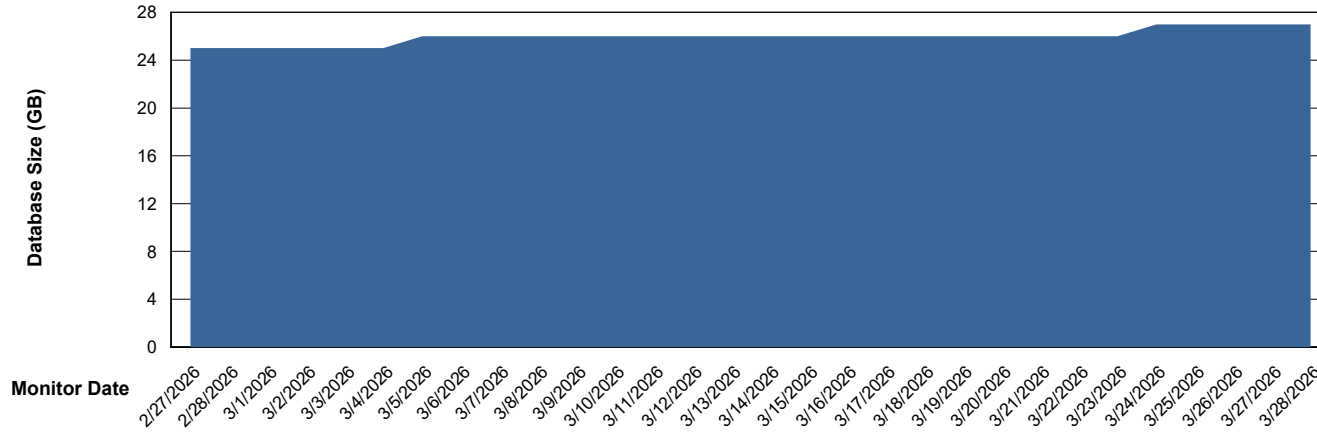

DATABASE SIZE ECT-BI-TOR_ABS1

Database growth over last month