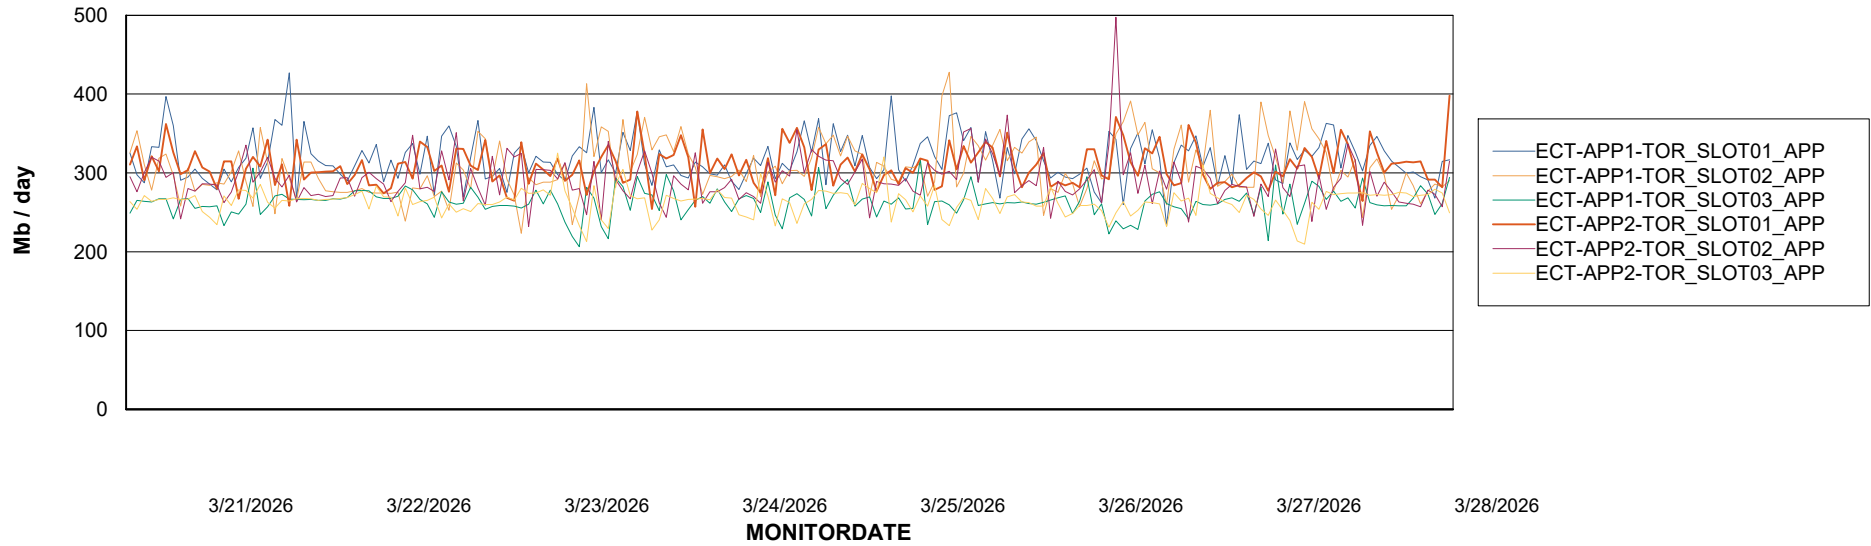

ABSSolute Application Server Services

Avg memory used per ABS Server Service