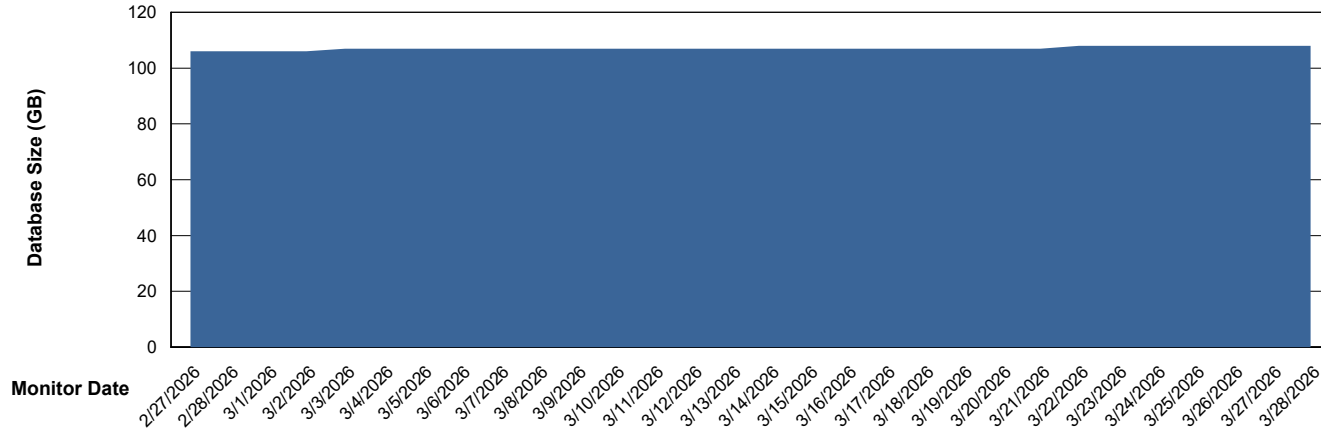

Weekly SLA Customer Report

Customer ECL_Production
Database ID 156

Database Performance ECL_PRD_ECLABS-TEST_HSBABS1

Weekly SLA Customer Report

Customer ECL_Production
Database ID 156

DATABASE SIZE ECL_PRD_ECLABS_ABS1

Database growth over last month

DATABASE SIZE ECL_PRD_ECL-ABS-BI_ABS1

Database growth over last month

Weekly SLA Customer Report

Customer ECL_Production
Database ID 156

Database Tablespace ECL_PRD_ECLABS_ABS1