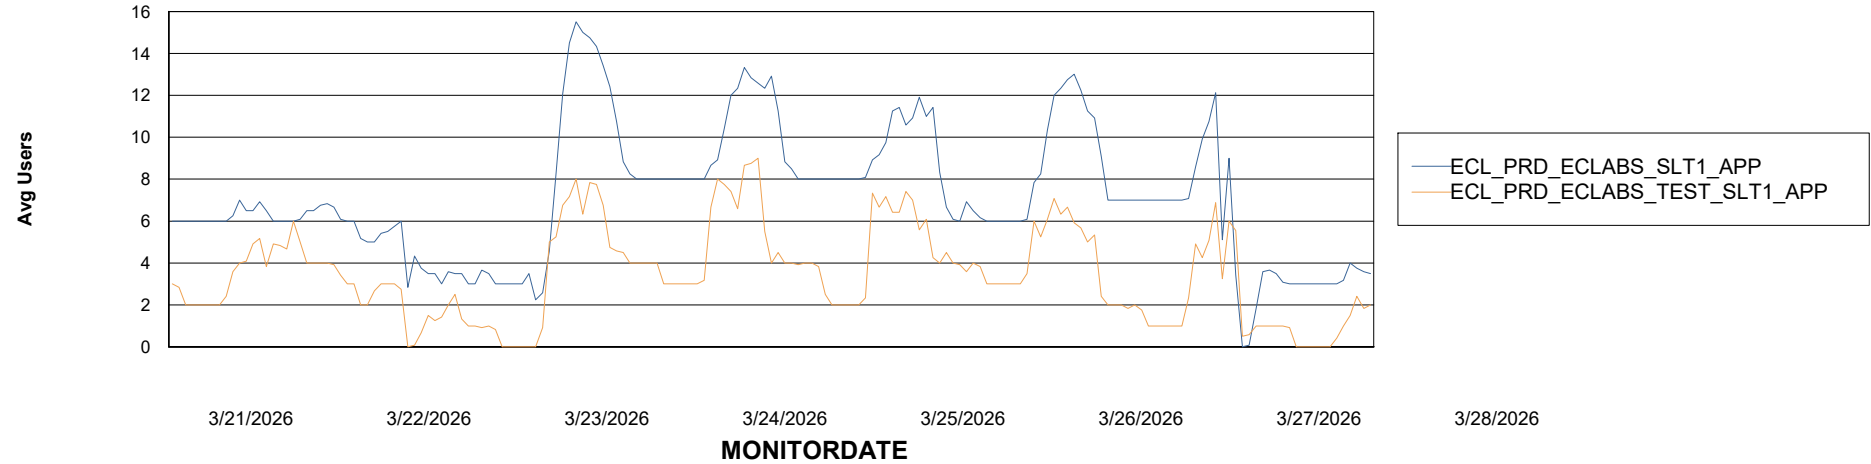

Avg users per day per ABS server