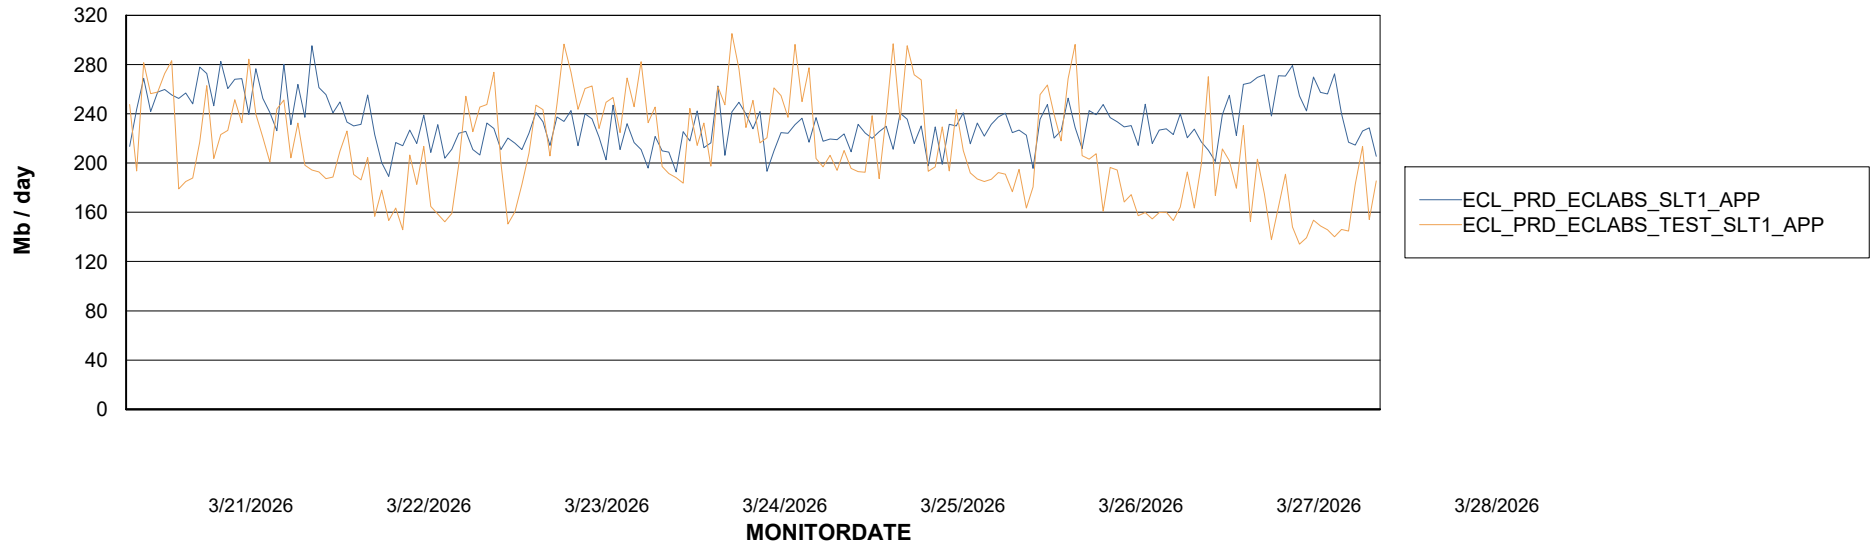

ABSSolute Application Server Services

Avg memory used per ABS Server Service