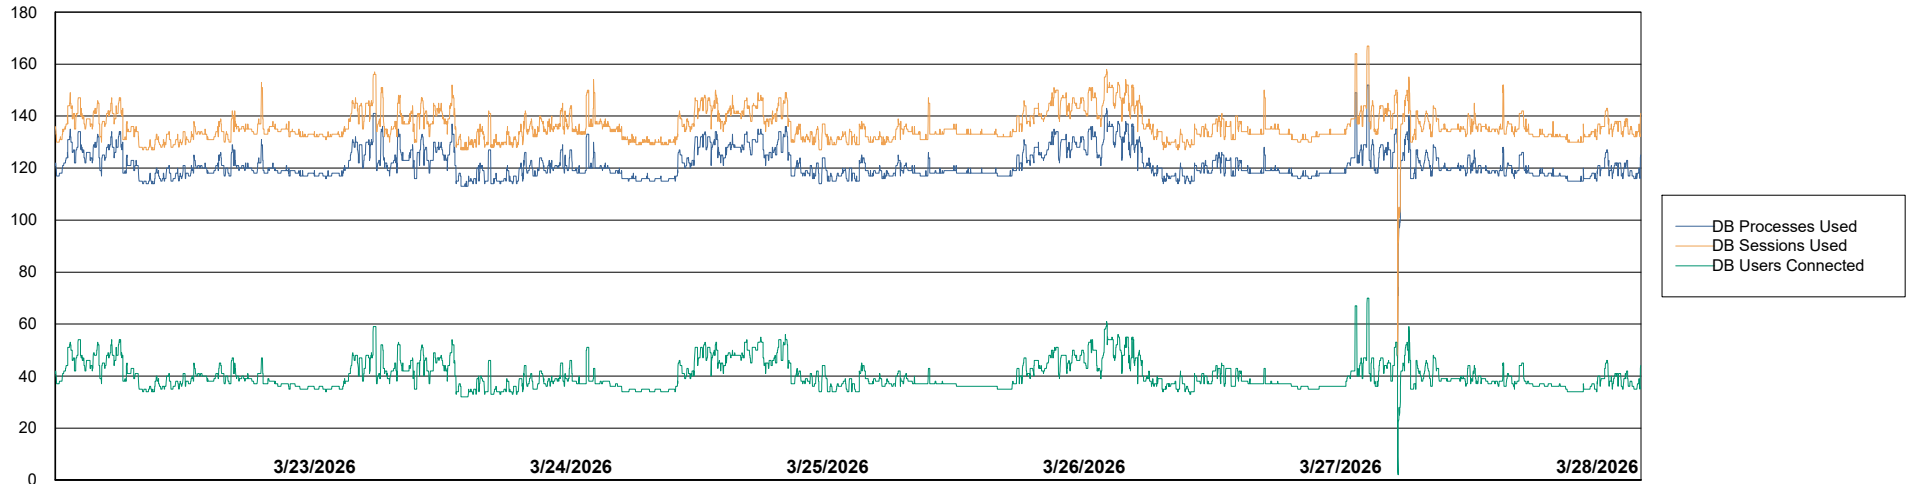

Weekly SLA Customer Report

Customer ECL_Production
Database ID 156

Database Performance ECL_PRD_ECLABS_ABS1

Weekly SLA Customer Report

Customer ECL_Production
Database ID 156

Database Performance ECL_PRD_ECL-ABS-BI_ABS1