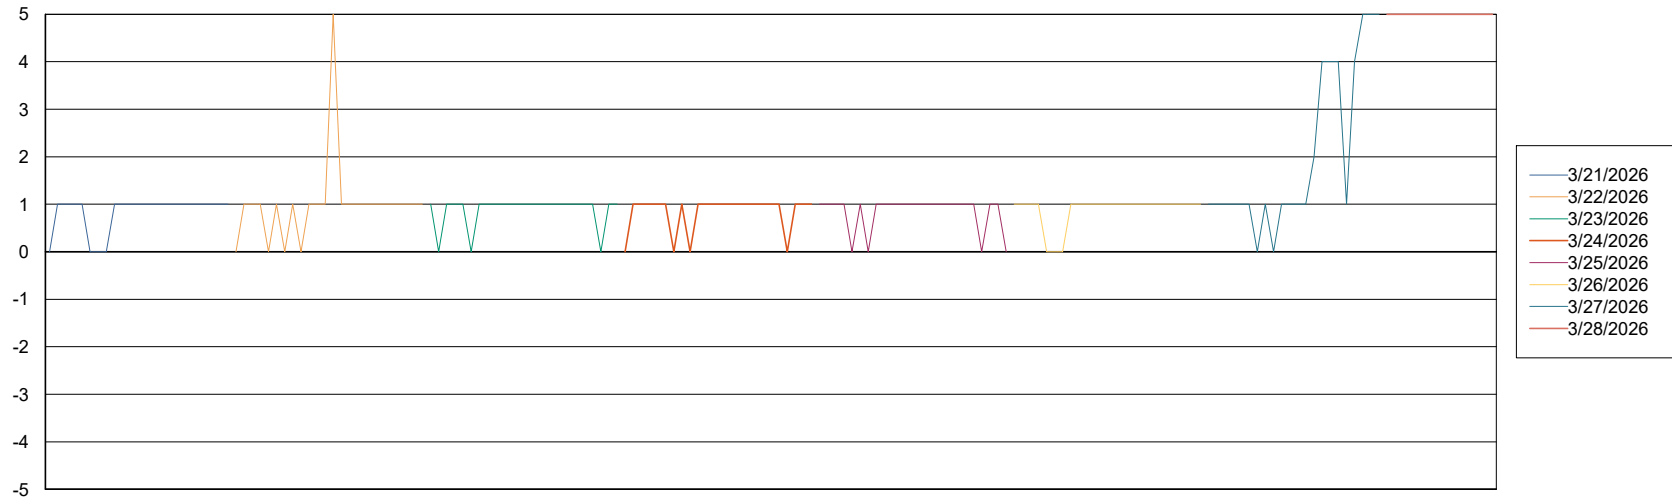

Standby Database Health ECL_Production

Recovery lag for last 7 days