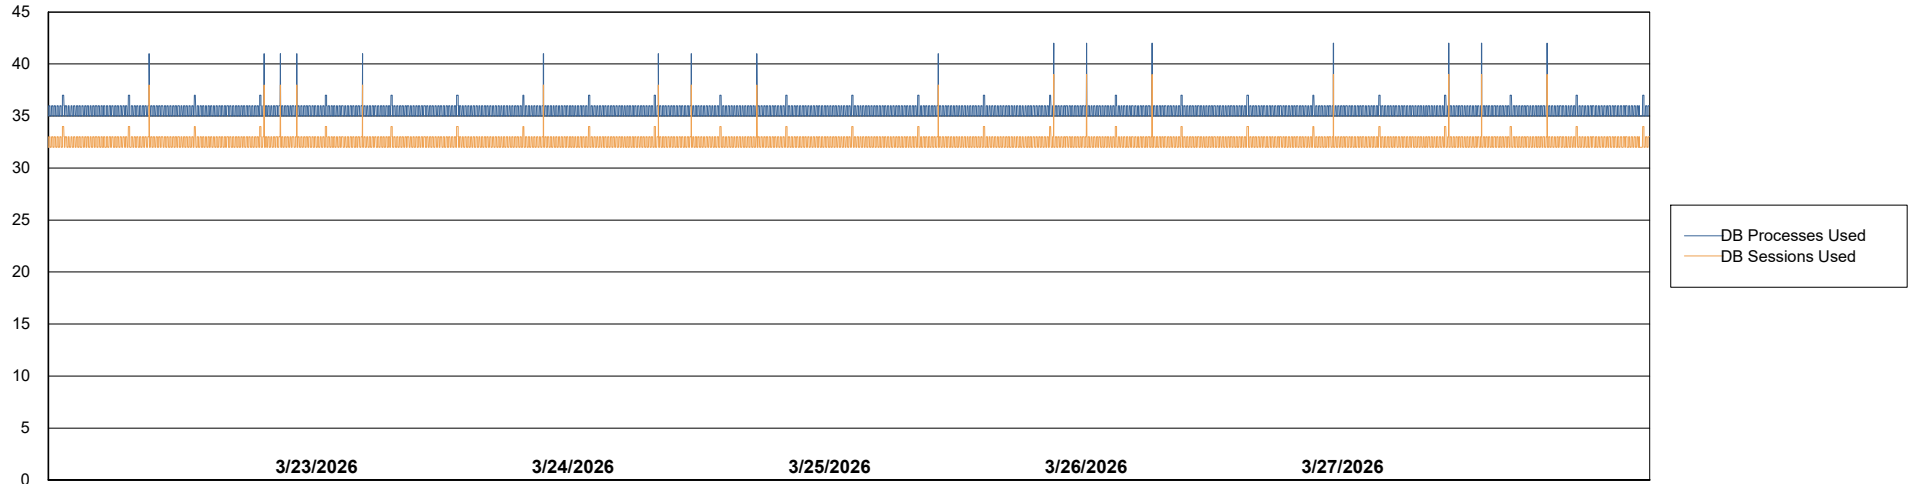

Database Performance ECL_PRD_ECLABS-TEST_HSBABS1