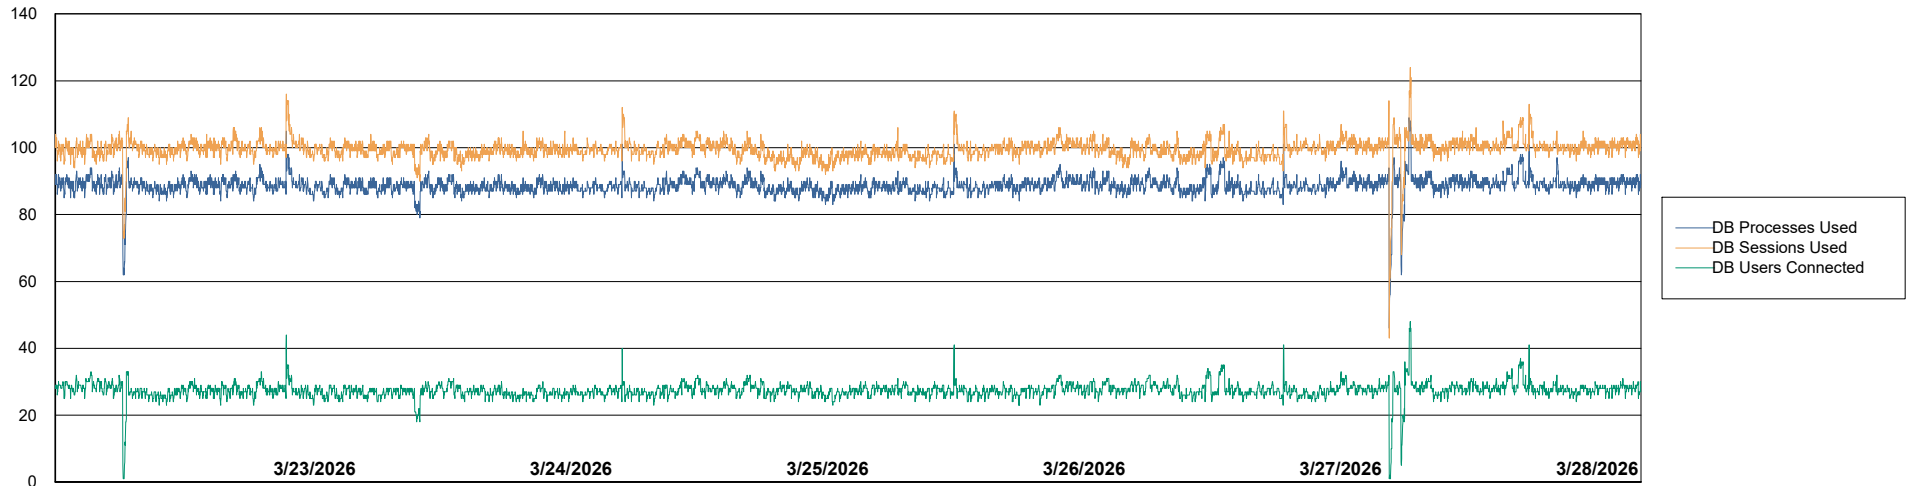

Weekly SLA Customer Report

Customer ECL_Production
Database ID 156

Database Performance ECL_PRD_ECLABS_ABS1

Weekly SLA Customer Report

Customer ECL_Production
Database ID 156

Database Performance ECL_PRD_ECL-ABS-BI_ABS1