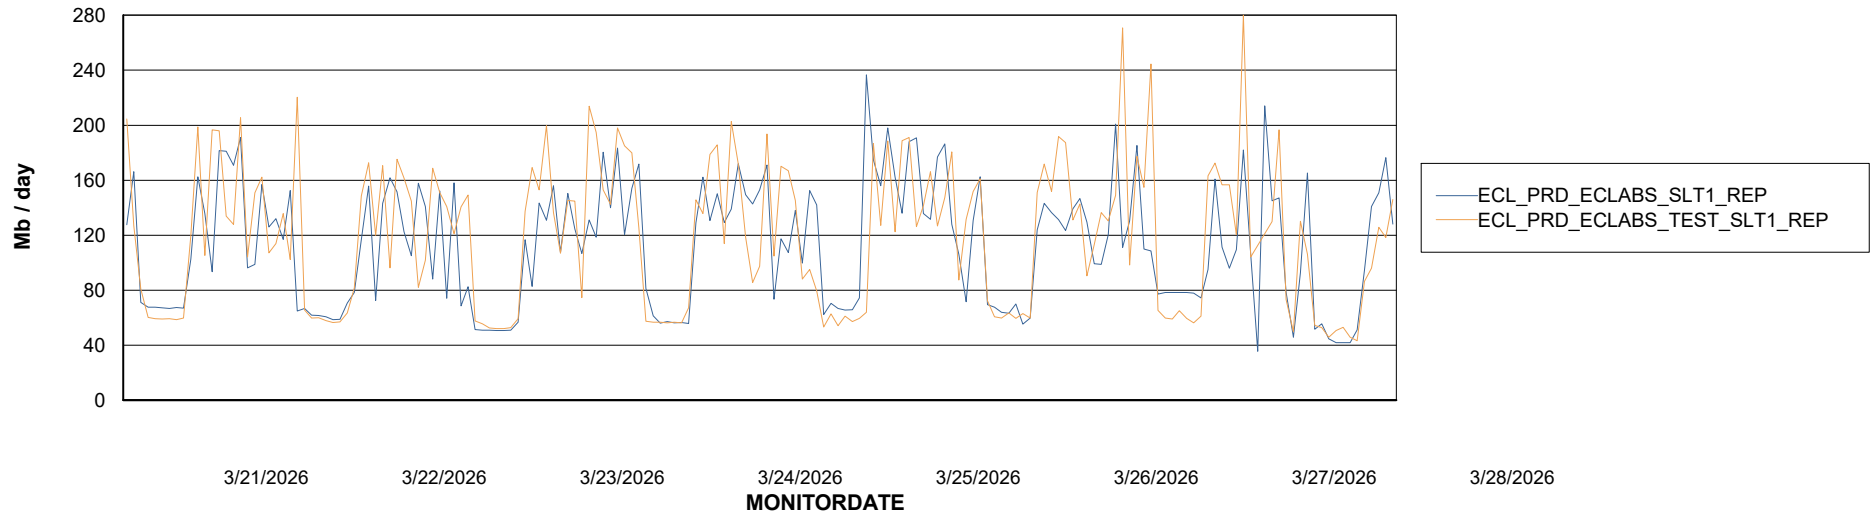

Avg memory used per ABS Server Service

Avg users per day per ABS server

Weekly SLA Customer Report

Customer ECL_Production
Database ID 156

ABSSolute Application ReportServer Services

Avg memory used per ReportServer Service