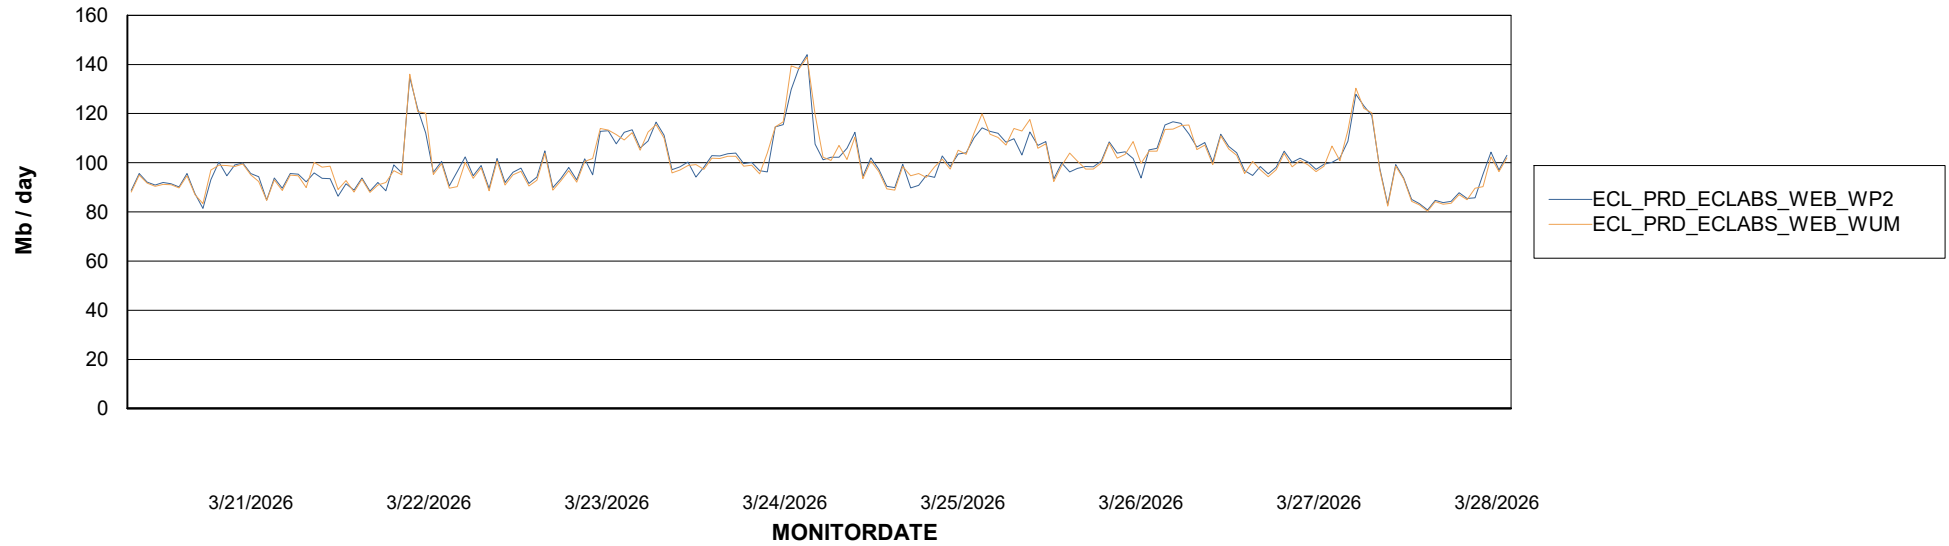

ABSSolute Web Component Services

Avg memory used per ABS Web component