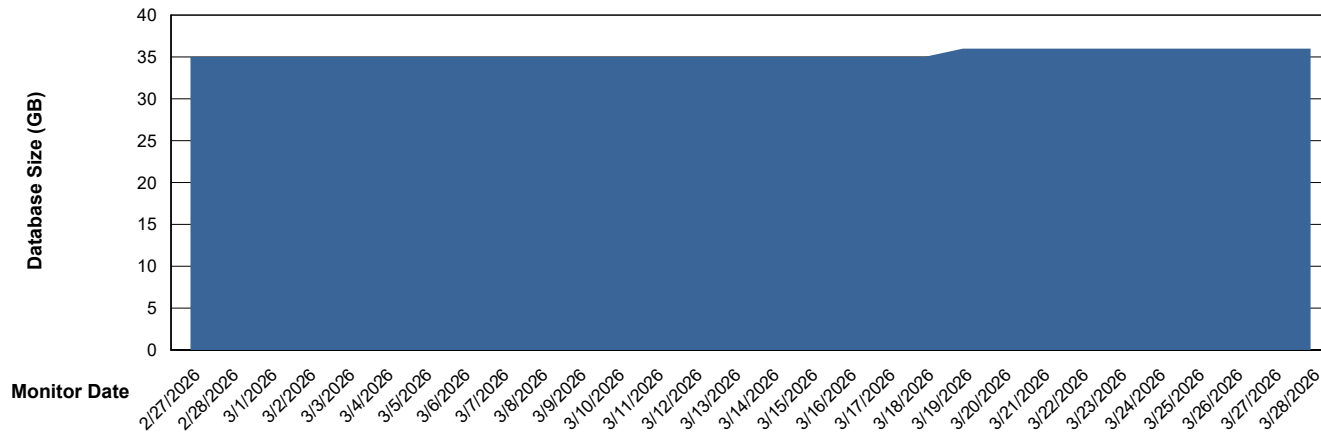

Weekly SLA Customer Report

Customer ECL_Production
Database ID 156

Database Performance ECL_PRD_ECLABS-TEST_HSBABS1

Weekly SLA Customer Report

Customer ECL_Production
Database ID 156

DATABASE SIZE ECL_PRD_ECLABS_ABS1

Database growth over last month

DATABASE SIZE ECL_PRD_ECL-ABS-BI_ABS1

Database growth over last month

Weekly SLA Customer Report

Customer ECL_Production
Database ID 156

Database Tablespace ECL_PRD_ECLABS_ABS1