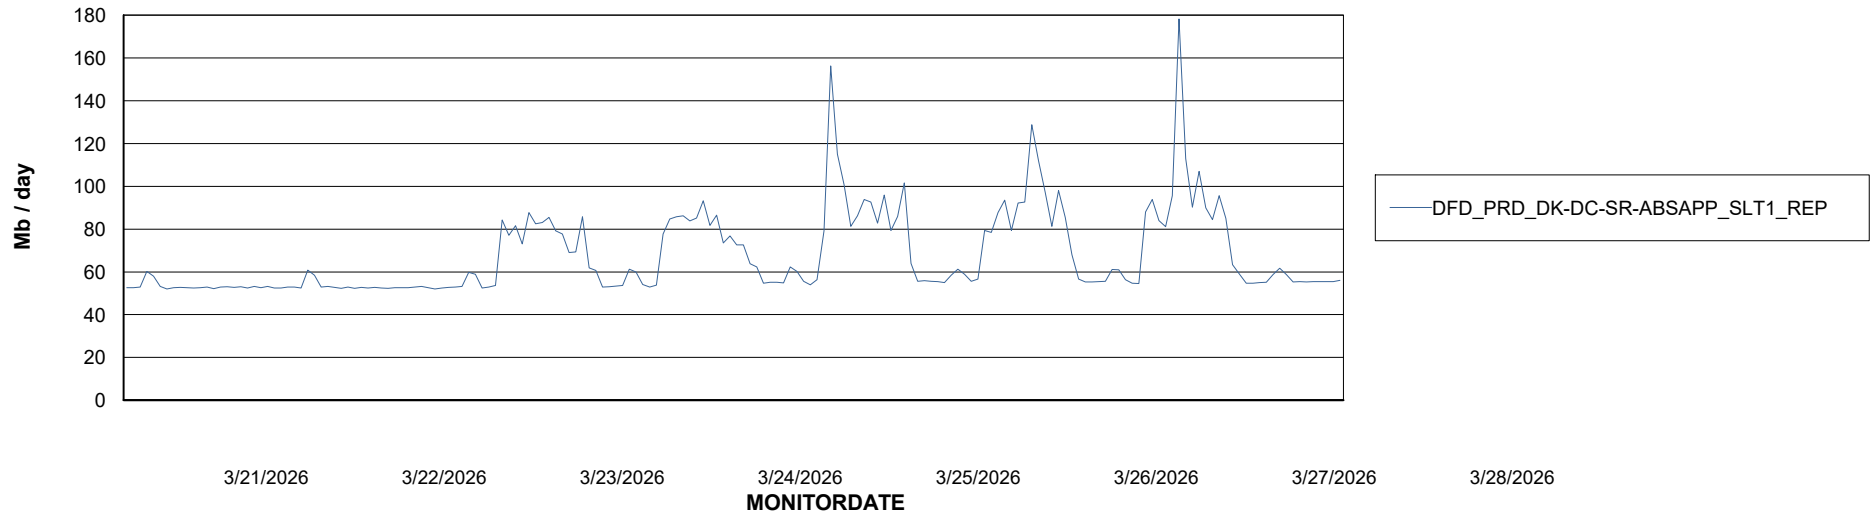

ABSSolute Application ReportServer Services

Avg memory used per ReportServer Service