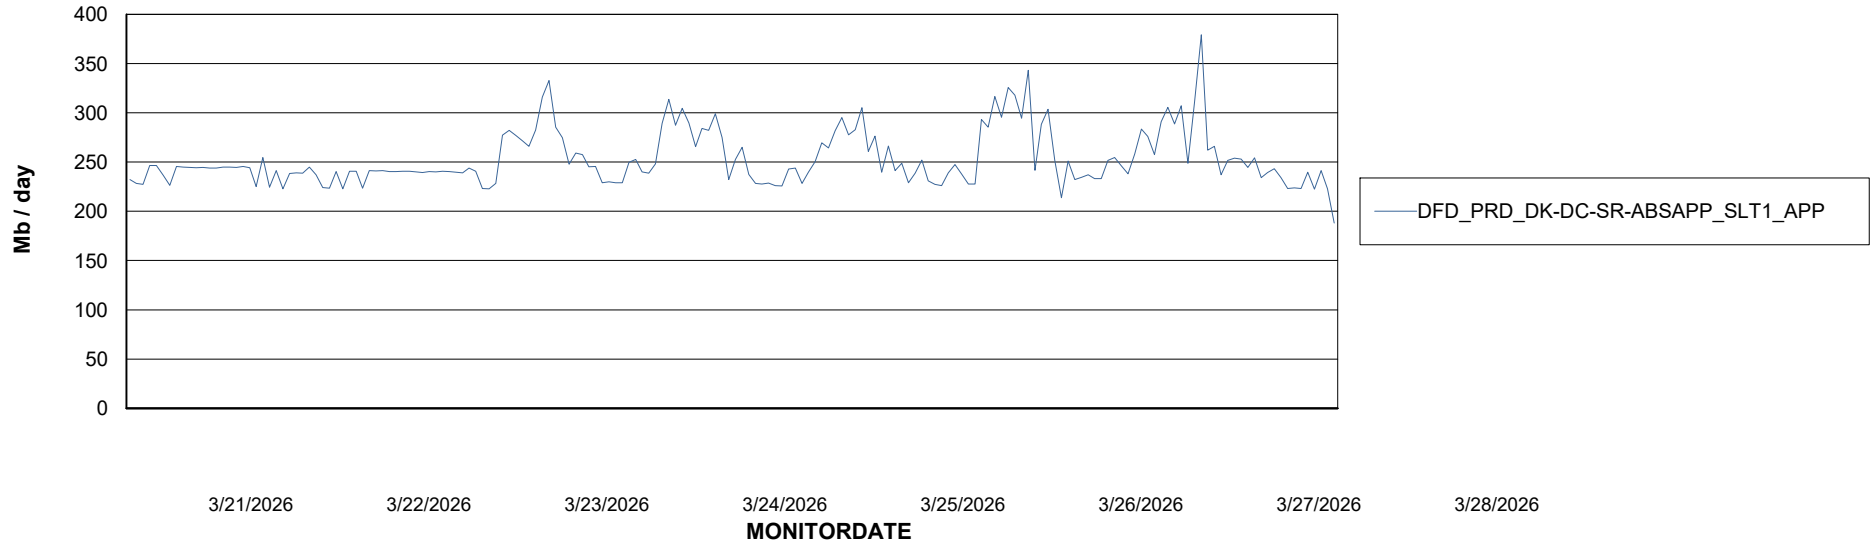

ABSSolute Application Server Services

Avg memory used per ABS Server Service