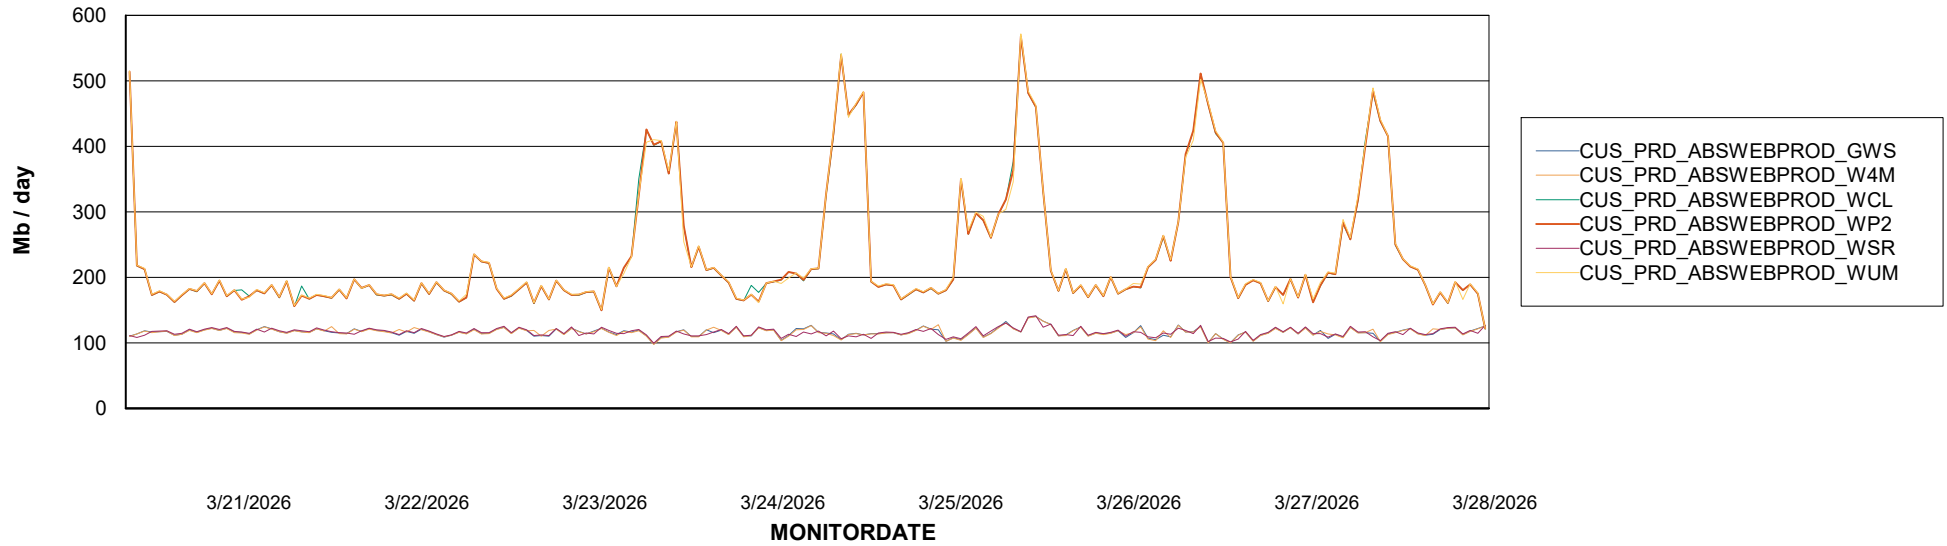

Avg memory used per ReportServer Service

Weekly SLA Customer Report

Customer CUS_Production (24/7)
Database ID 131

ABSSolute Web Component Services

Avg memory used per ABS Web component

Weekly SLA Customer Report