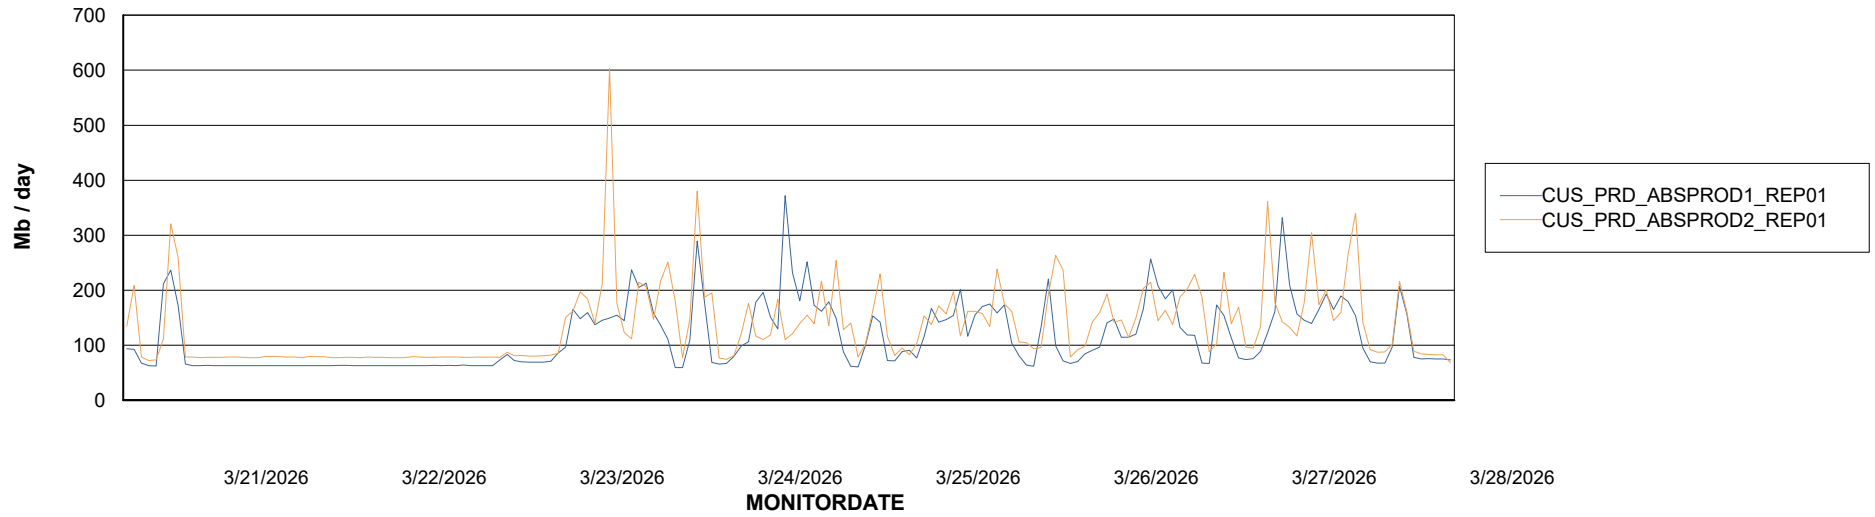

ABSSolute Application ReportServer Services

Avg memory used per ReportServer Service