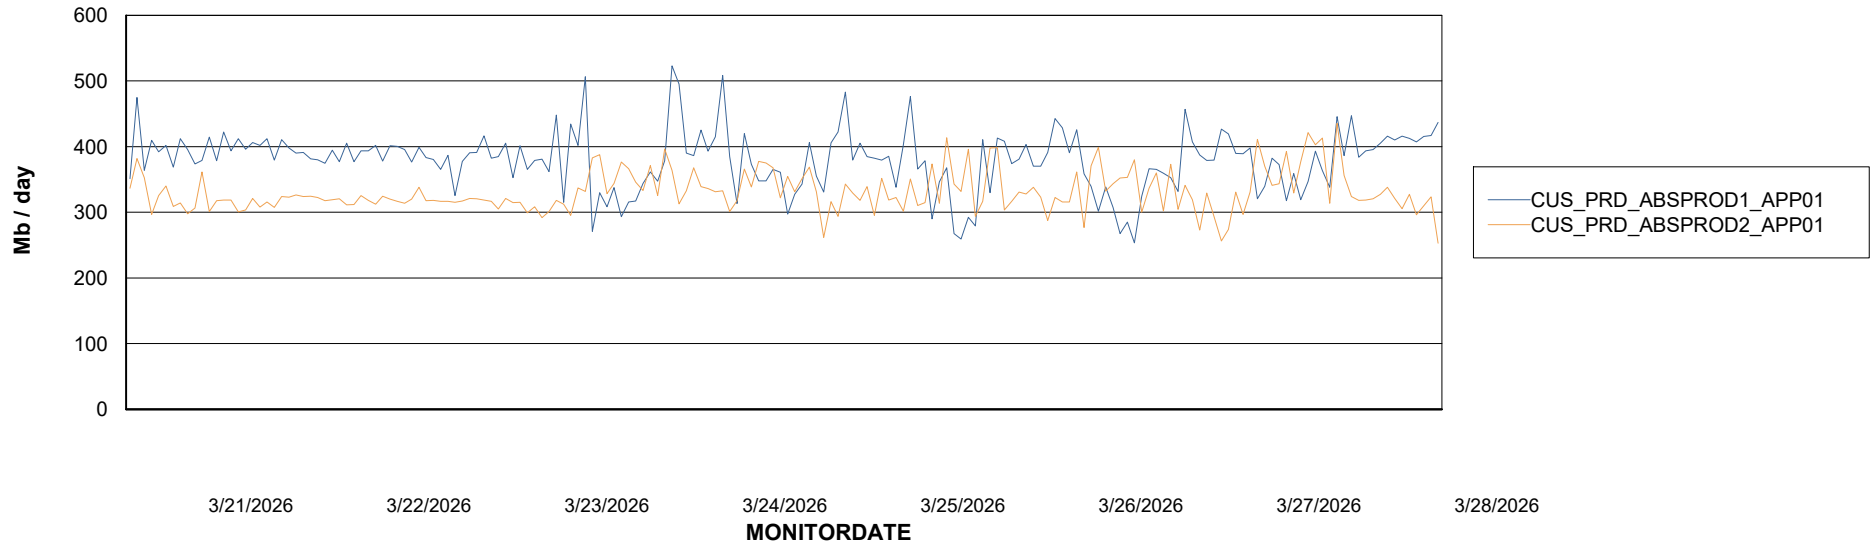

ABSSolute Application Server Services

Avg memory used per ABS Server Service