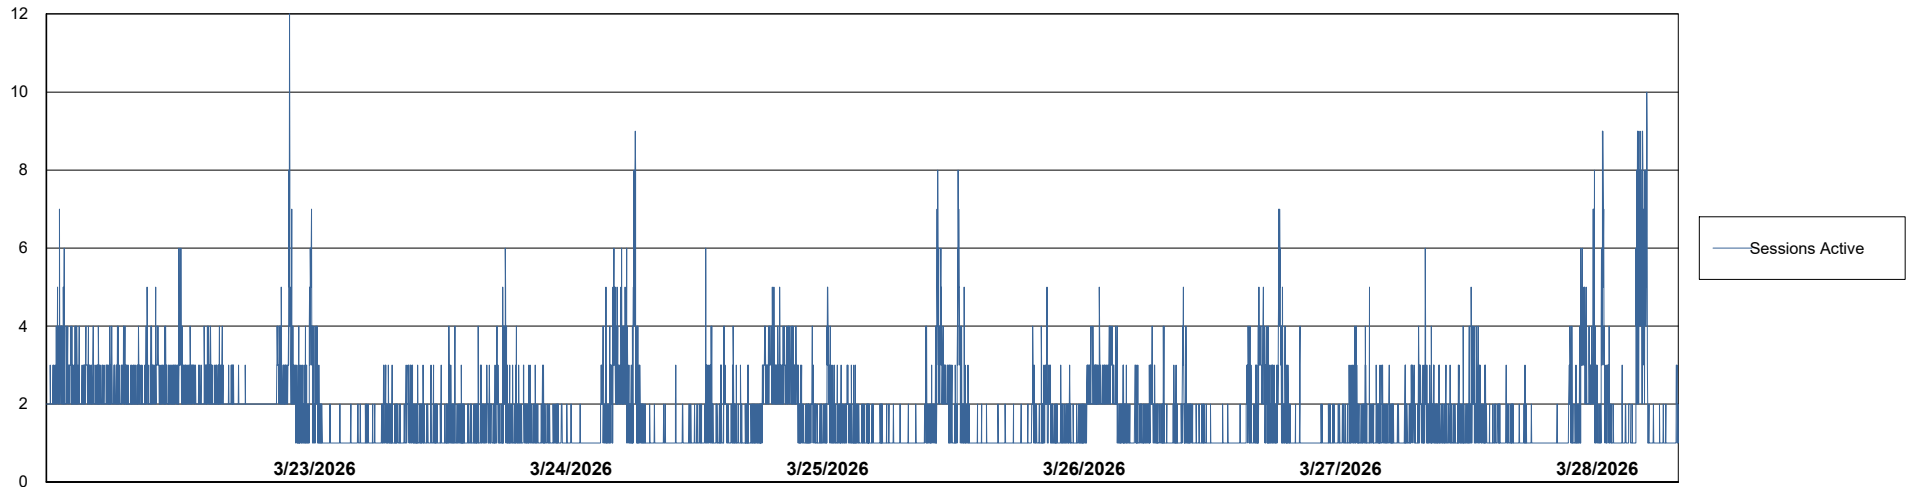

Weekly SLA Customer Report

Customer CUS_Production (24/7)
 Database ID 131

Harddisk Usage CUS_PRD_ABSWEBPROD

	Free disk space on C: (%)	Total disk space on C: (Gb)	Used disk space on C: (Gb)
3/28/2026	86	199	27
3/27/2026	86	199	27
3/26/2026	86	199	27
3/25/2026	86	199	27
3/24/2026	86	199	27
3/23/2026	87	199	27
3/22/2026	87	199	27

Weekly SLA Customer Report

Customer CUS_Production (24/7)
Database ID 131

Database Performance CUS_PRD_ABSDB1_ABS1

Weekly SLA Customer Report

Customer CUS_Production (24/7)
Database ID 131

Database Performance CUS_PRD_ABSDB2_HSBABS1