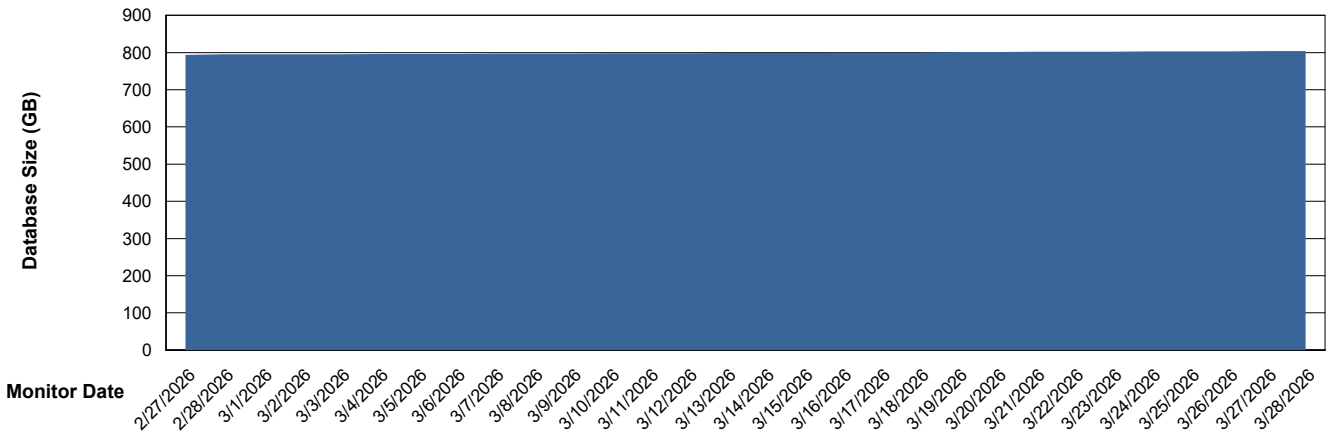

DB Processes Max 1,000

Weekly SLA Customer Report

Customer CUS_Production (24/7)
 Database ID 131

DATABASE SIZE CUS_PRD_ABSDB1_ABS1

Database growth over last month

Database Tablespace CUS_PRD_ABSDB1_ABS1

Date	Tablespace Name	MaxFilesize (Gb)	Usedsize (Gb)	Percentage free
3/28/2026	ABSDATA	384	289	25
	INDX	608	499	18
3/27/2026	ABSDATA	384	289	25
	INDX	608	498	18
3/26/2026	ABSDATA	384	289	25
	INDX	608	498	18
3/25/2026	ABSDATA	384	289	25
	INDX	608	498	18
3/24/2026	ABSDATA	384	289	25
	INDX	608	498	18
3/23/2026	ABSDATA	384	289	25
	INDX	608	497	18
3/22/2026	ABSDATA	384	289	25
	INDX	608	497	18

Weekly SLA Customer Report

Customer CUS_Production (24/7)
Database ID 131

Standby Database Health CUS_Production (24/7)

Recovery lag for last 7 days

Weekly SLA Customer Report

Customer CUS_Production (24/7)
Database ID 131