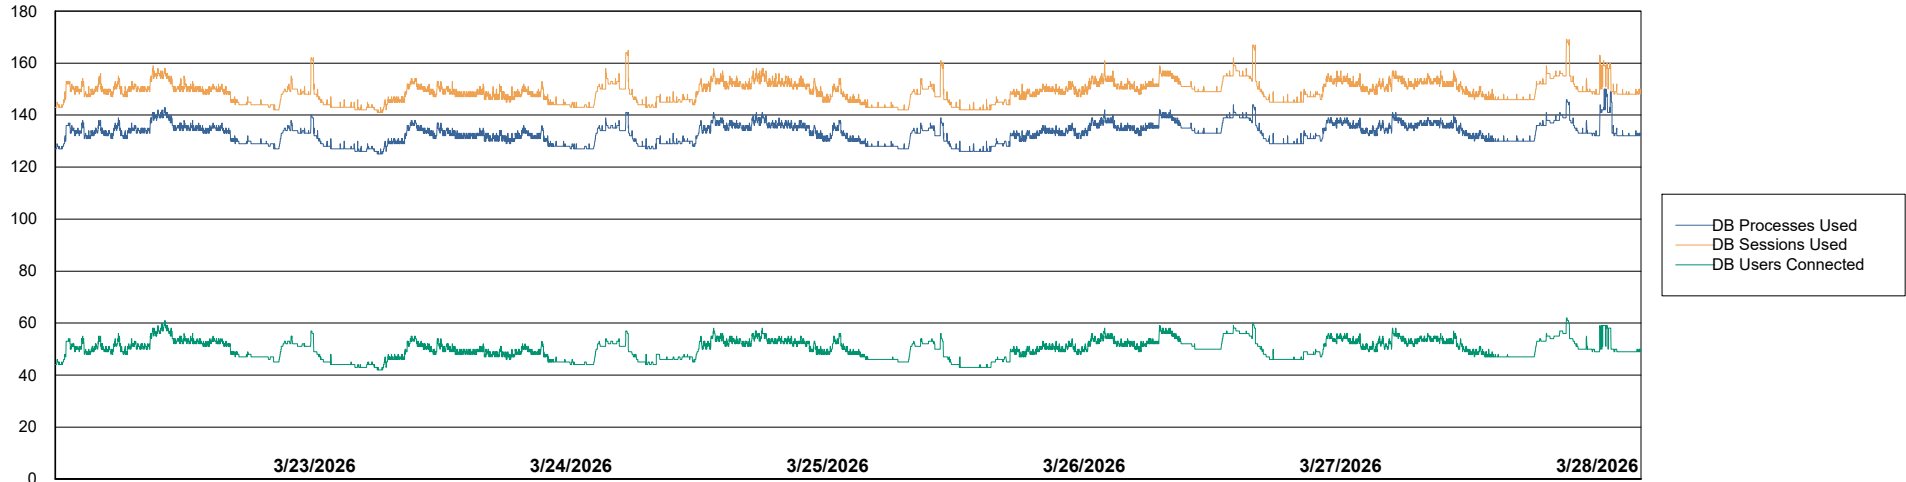

Database Performance CUS_PRD_ABSDB1_ABS1