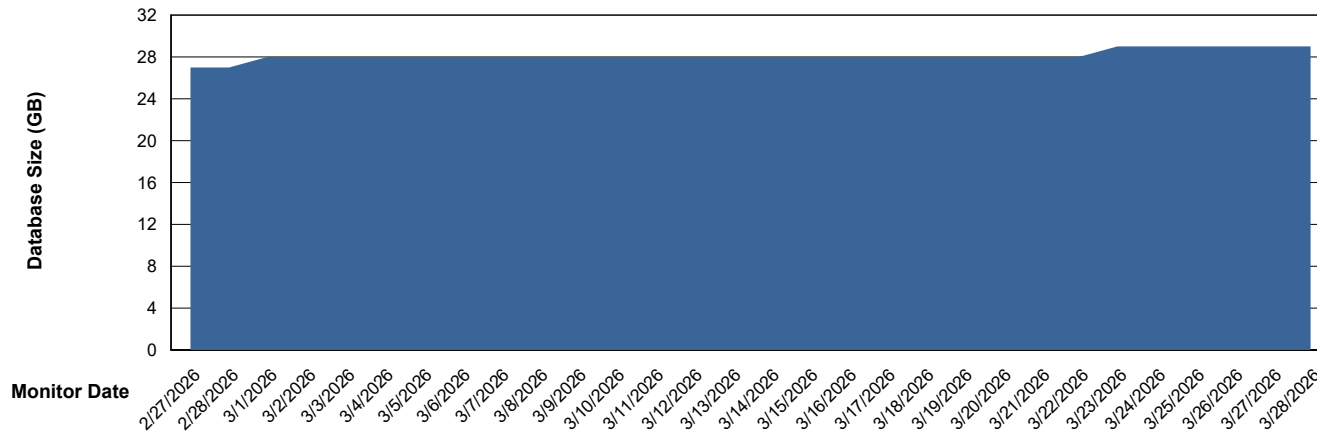

DATABASE SIZE CTR-DBS1-JED_PROD_ABS1

Database growth over last month