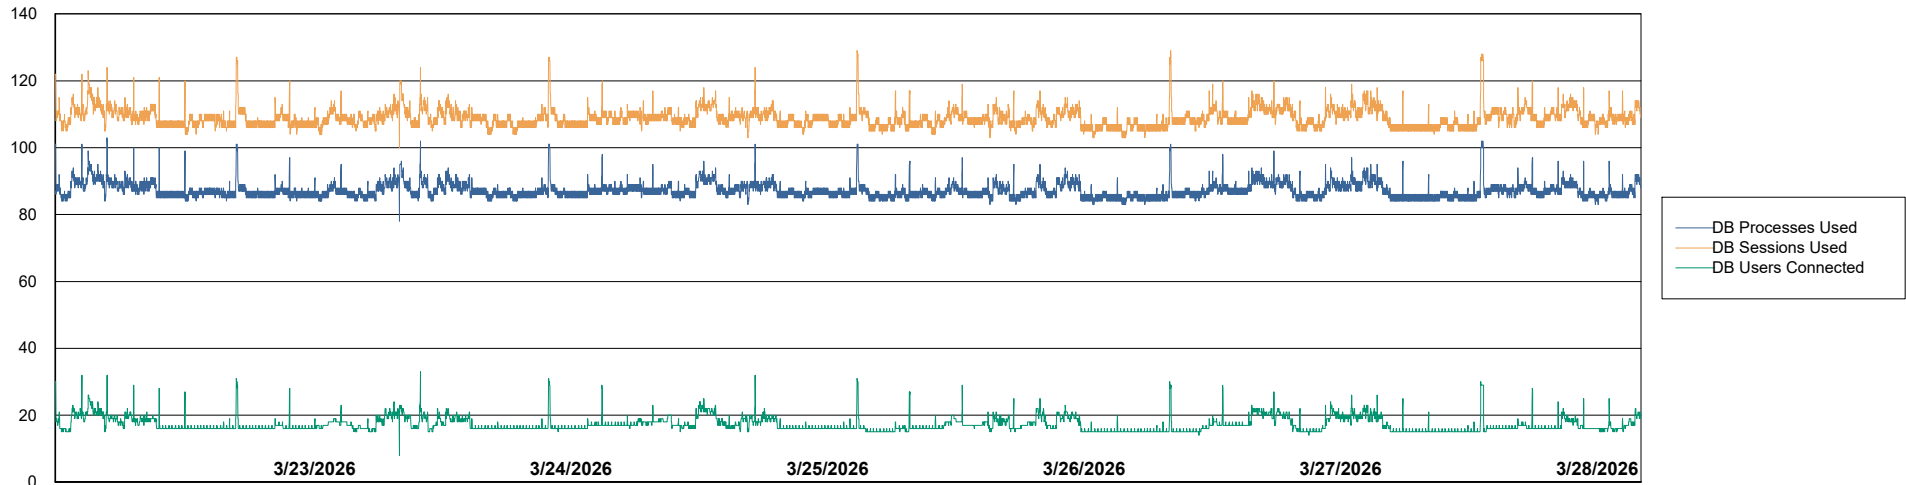

Database Performance CTR-DBS1-JED_PROD_ABS1