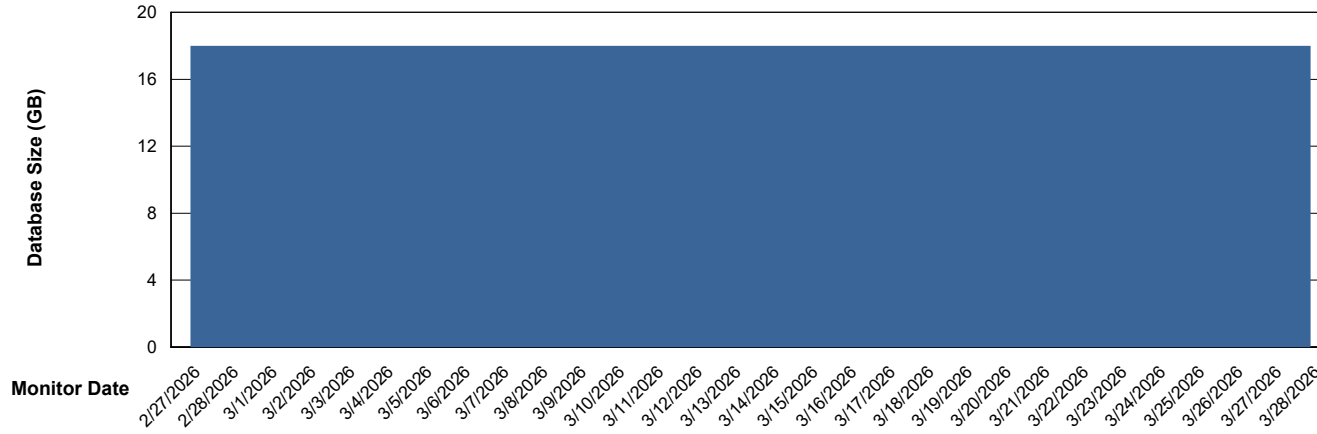

DATABASE SIZE CTR-BI-JED_ABS1

Database growth over last month