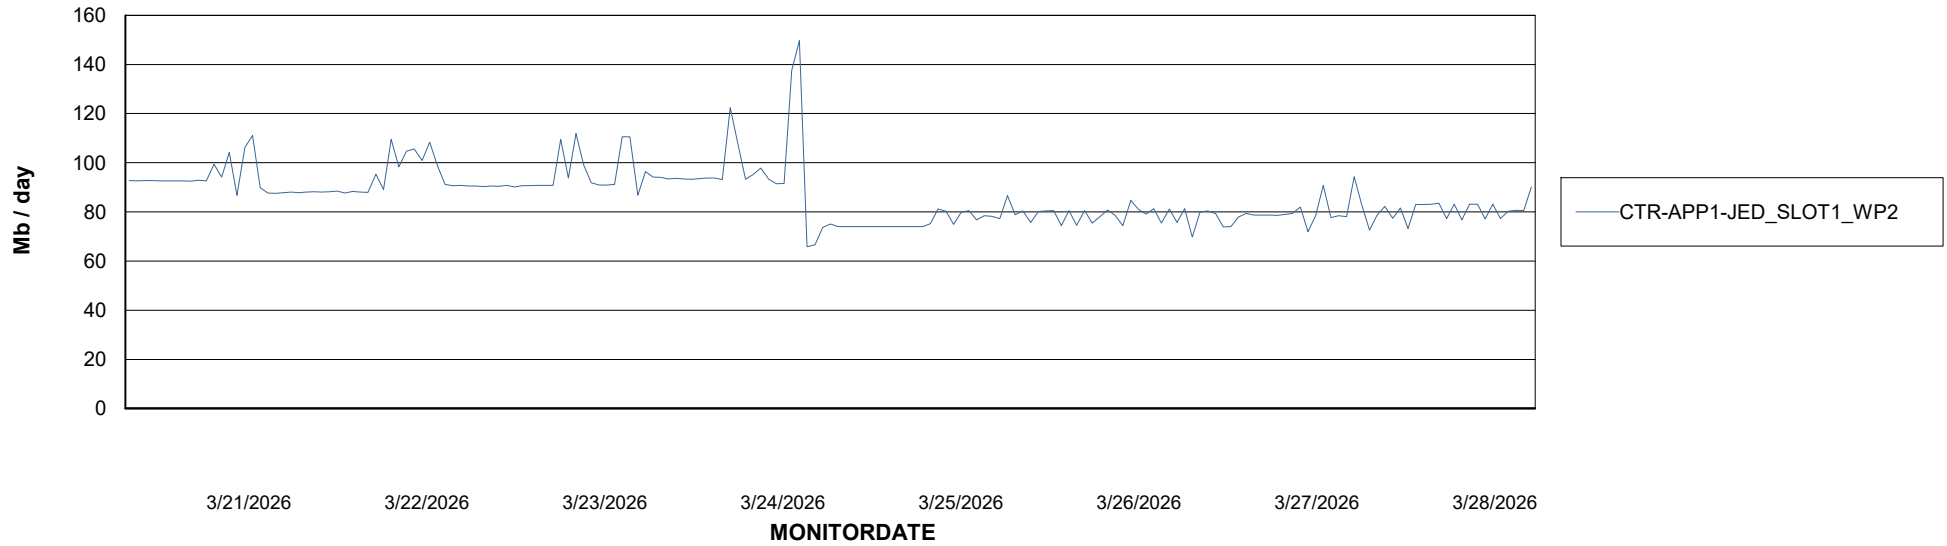

ABSSolute Web Component Services

Avg memory used per ABS Web component