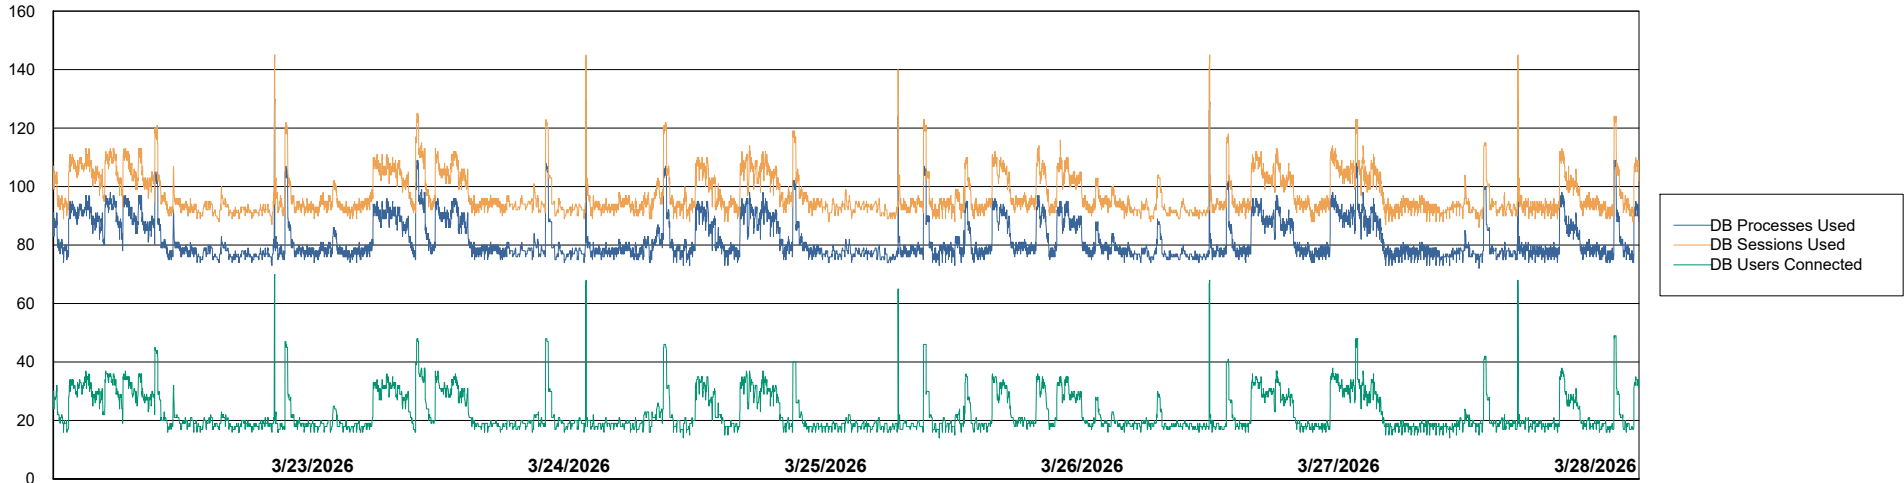

Database Performance CTR-BI-JED_ABS1