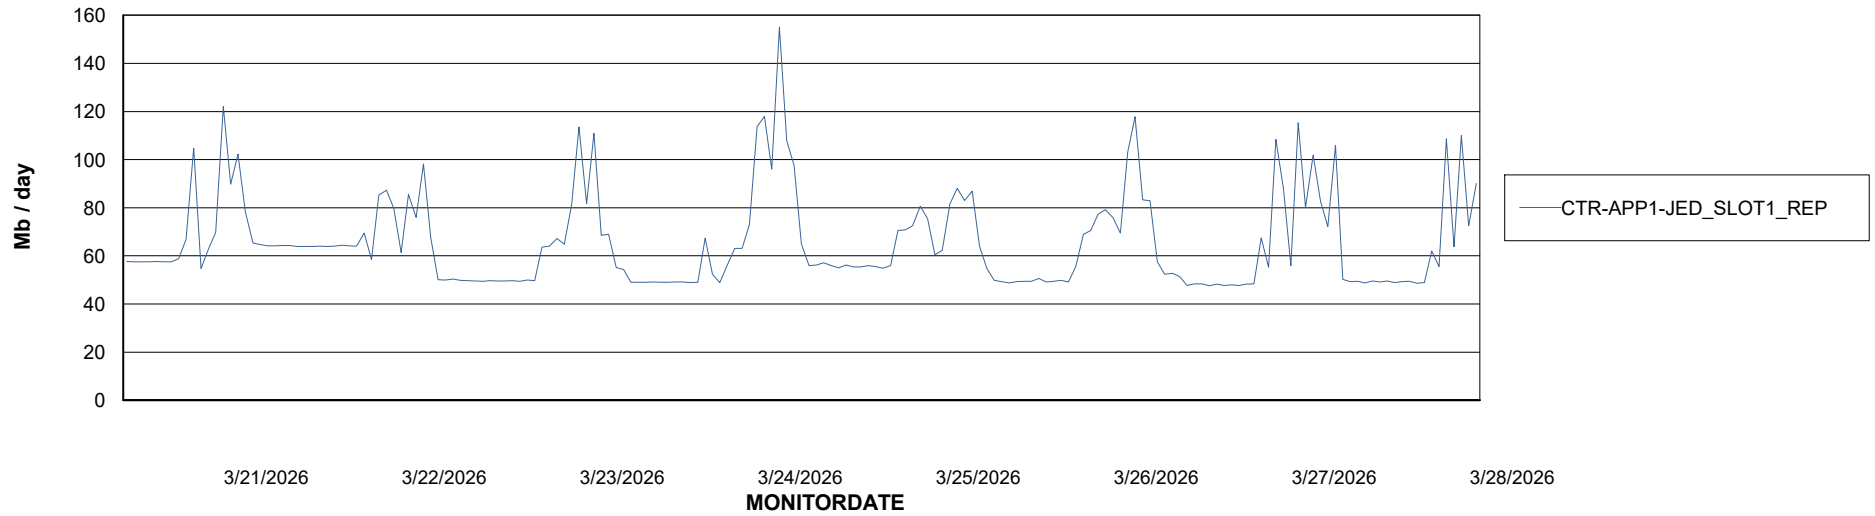

ABSSolute Application ReportServer Services

Avg memory used per ReportServer Service