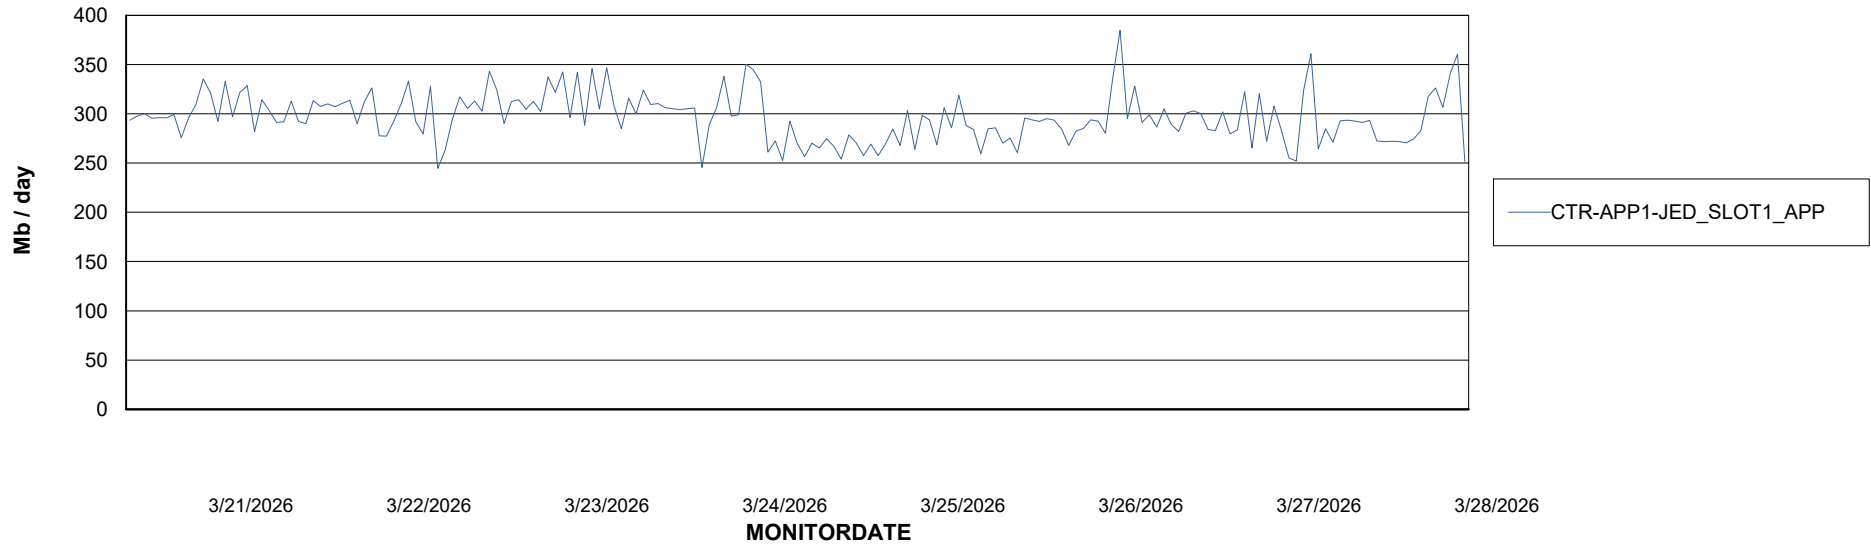

ABSSolute Application Server Services

Avg memory used per ABS Server Service