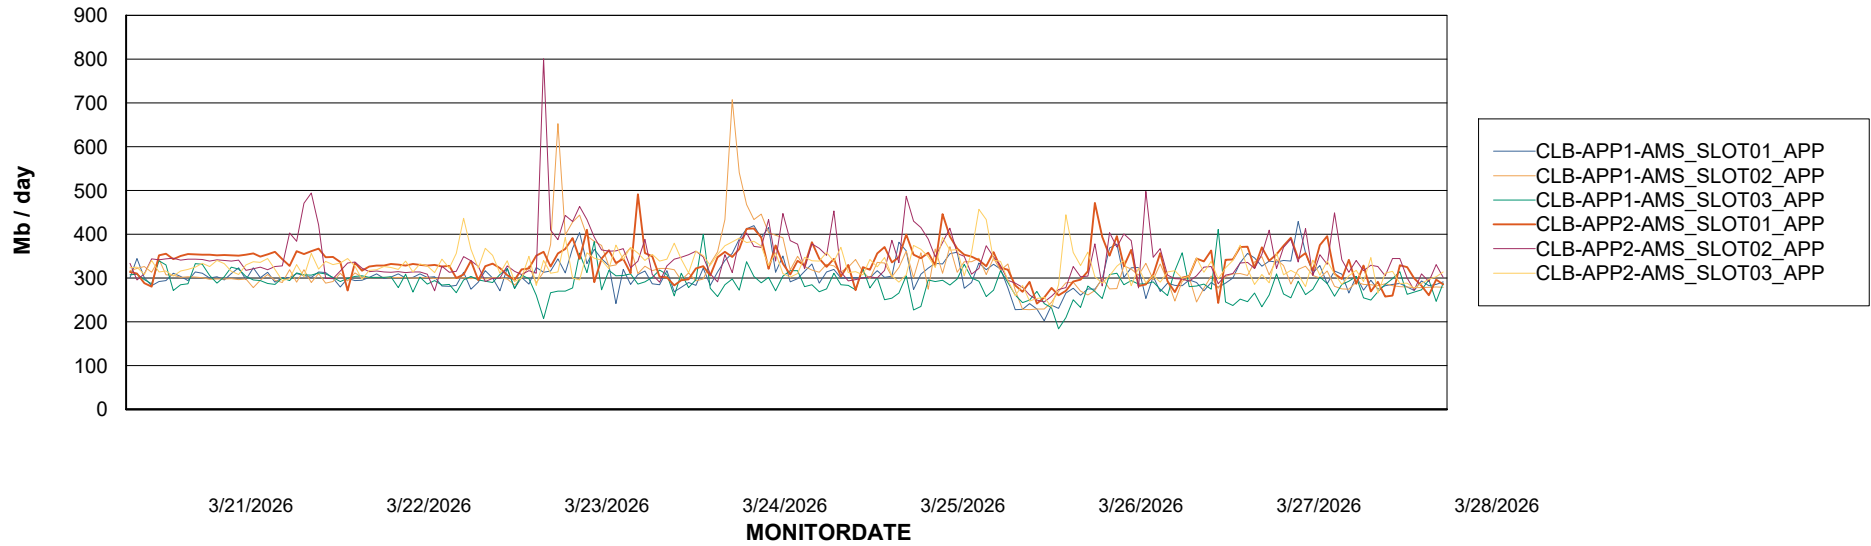

ABSSolute Application Server Services

Avg memory used per ABS Server Service