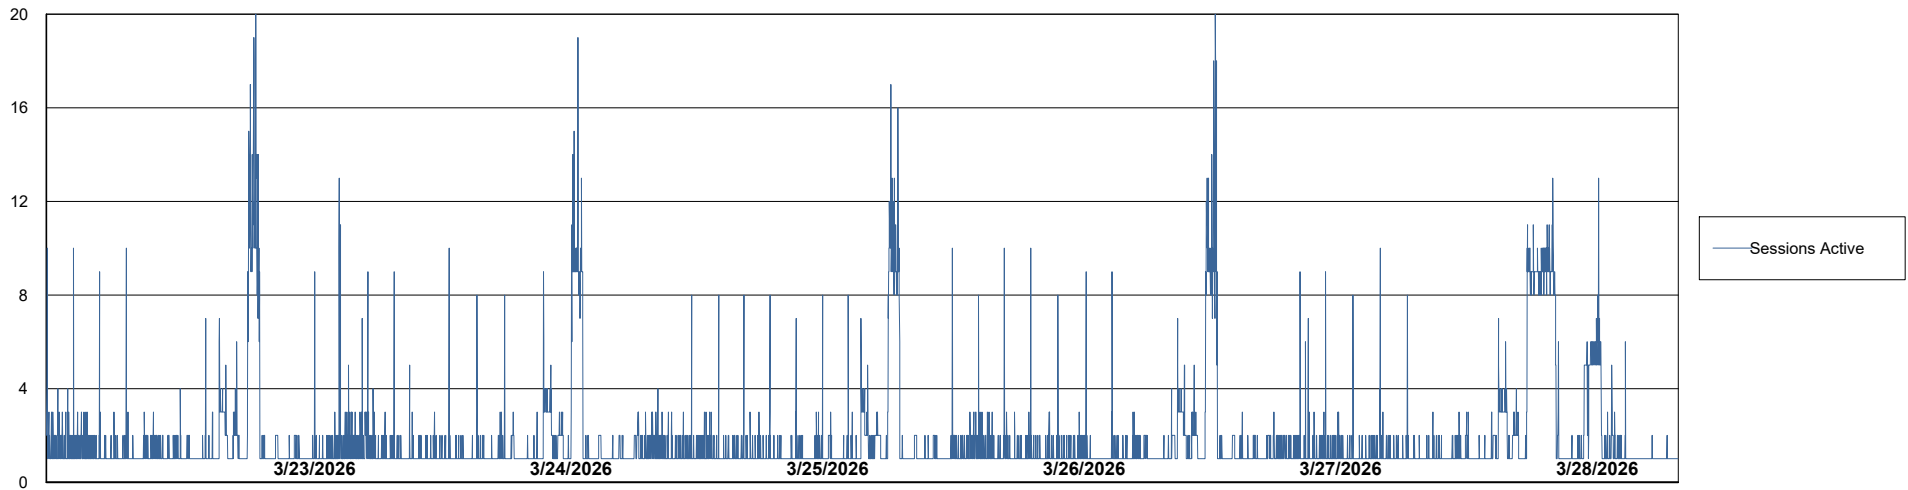

Weekly SLA Customer Report

Customer CLB OCI AMS Production
Database ID 196

Database Performance CLB-BI2-AMS_ABS1_DB

Weekly SLA Customer Report

Customer CLB OCI AMS Production
Database ID 196

Database Performance CLB-DBS1-AMS_PROD_ABS1