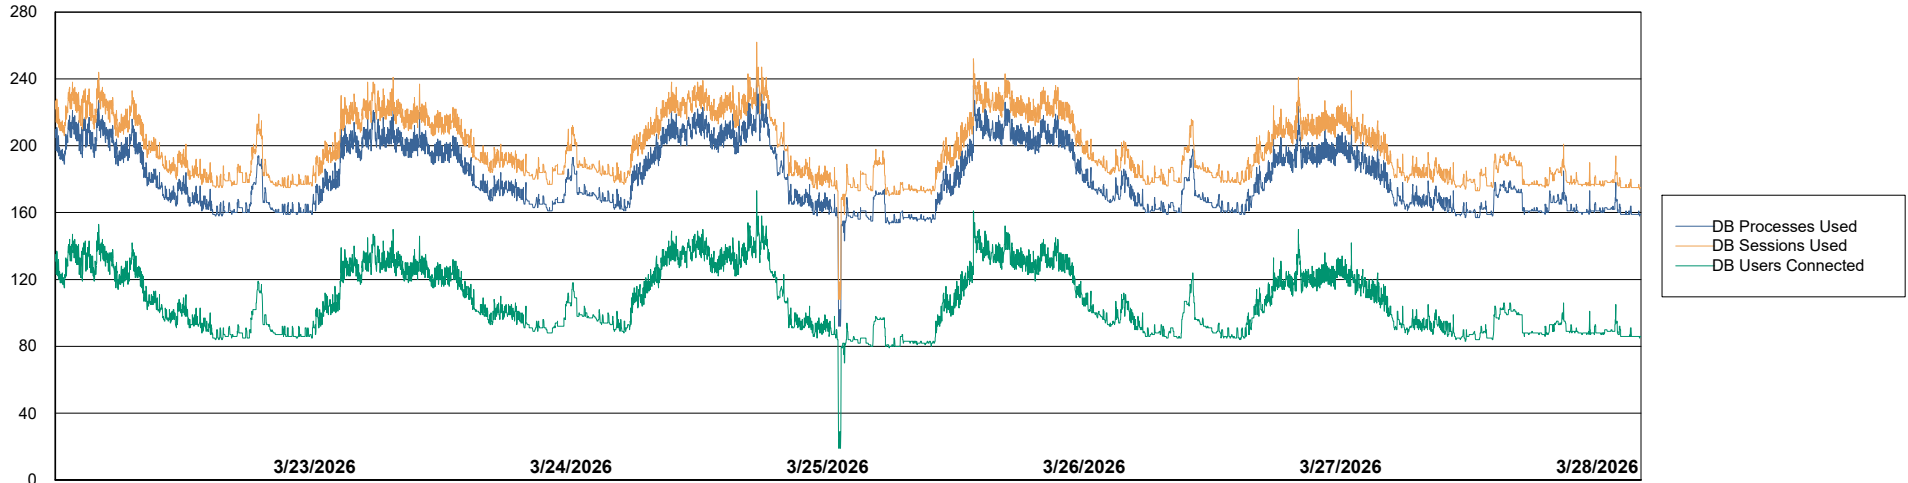

Weekly SLA Customer Report

Customer CLB OCI AMS Production
Database ID 196

Database Performance CLB-BI2-AMS_ABS1_DB

Weekly SLA Customer Report

Customer CLB OCI AMS Production
Database ID 196

Database Performance CLB-DBS1-AMS_PROD_ABS1