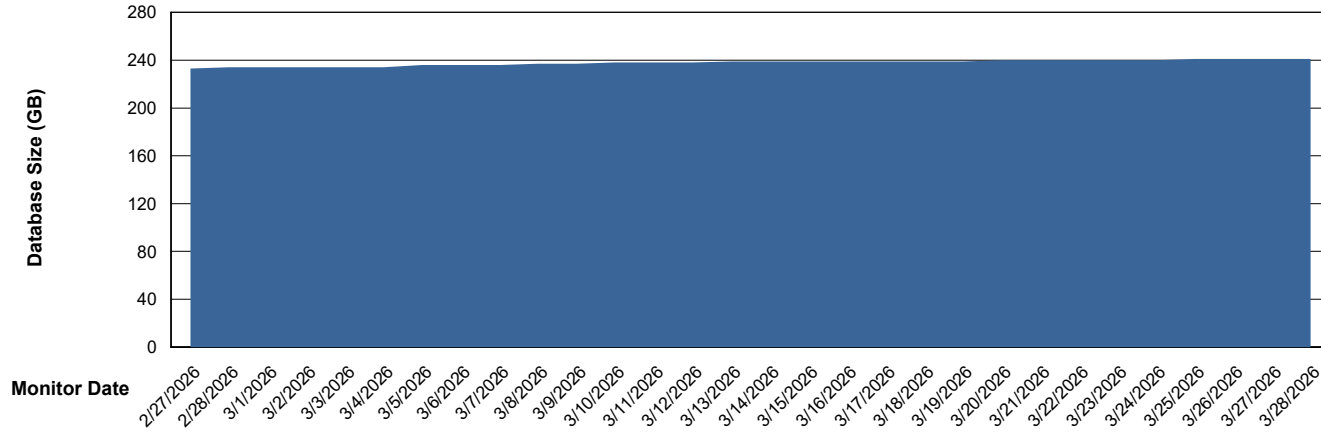

Weekly SLA Customer Report

Customer CLB OCI AMS Production
Database ID 196

Database Performance CLB-DBS2-AMS_PROD_HSBABS1

DB Processes Max 1,000
DB Processes Max 4
DB Processes Max 0

Weekly SLA Customer Report

Customer CLB OCI AMS Production
Database ID 196

DATABASE SIZE CLB-BI2-AMS_ABS1_DB

Database growth over last month

DATABASE SIZE CLB-DBS1-AMS_PROD_ABS1

Database growth over last month

Weekly SLA Customer Report