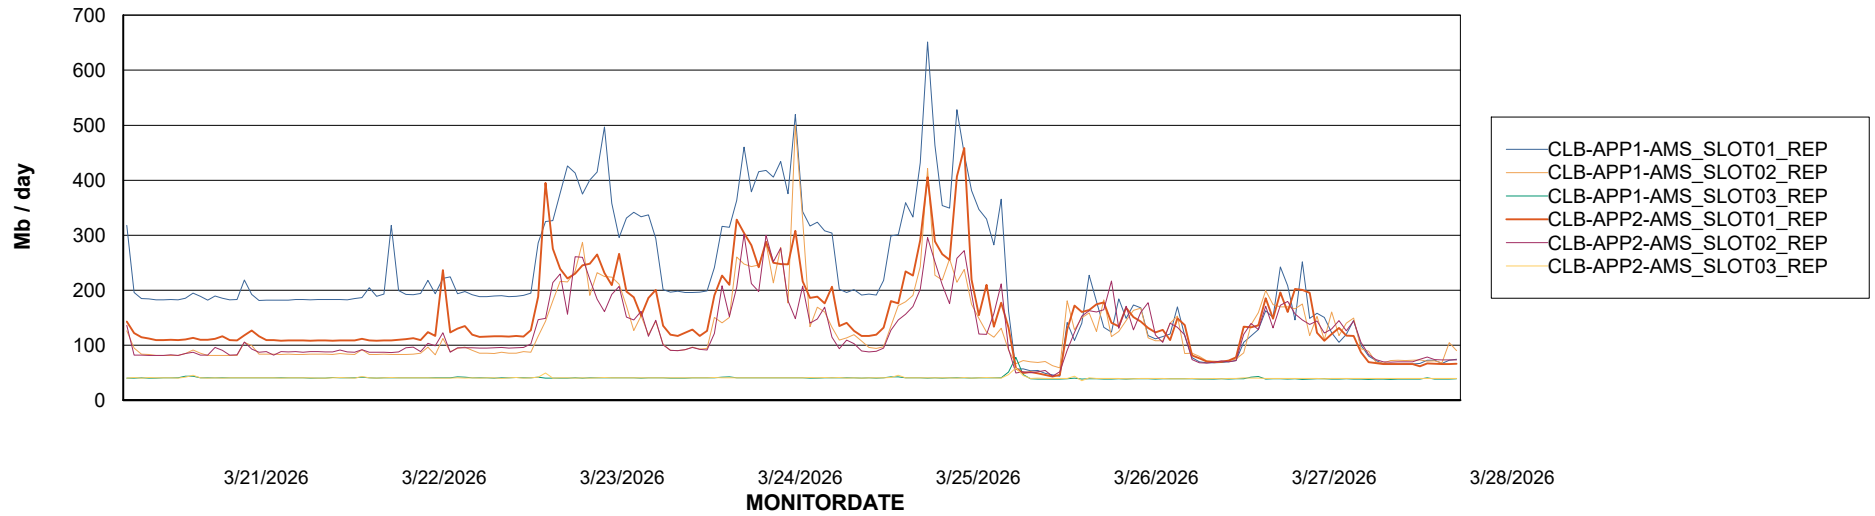

Avg memory used per ABS Server Service

Avg users per day per ABS server

Weekly SLA Customer Report

Customer CLB OCI AMS Production
Database ID 196

ABSSolute Application ReportServer Services

Avg memory used per ReportServer Service