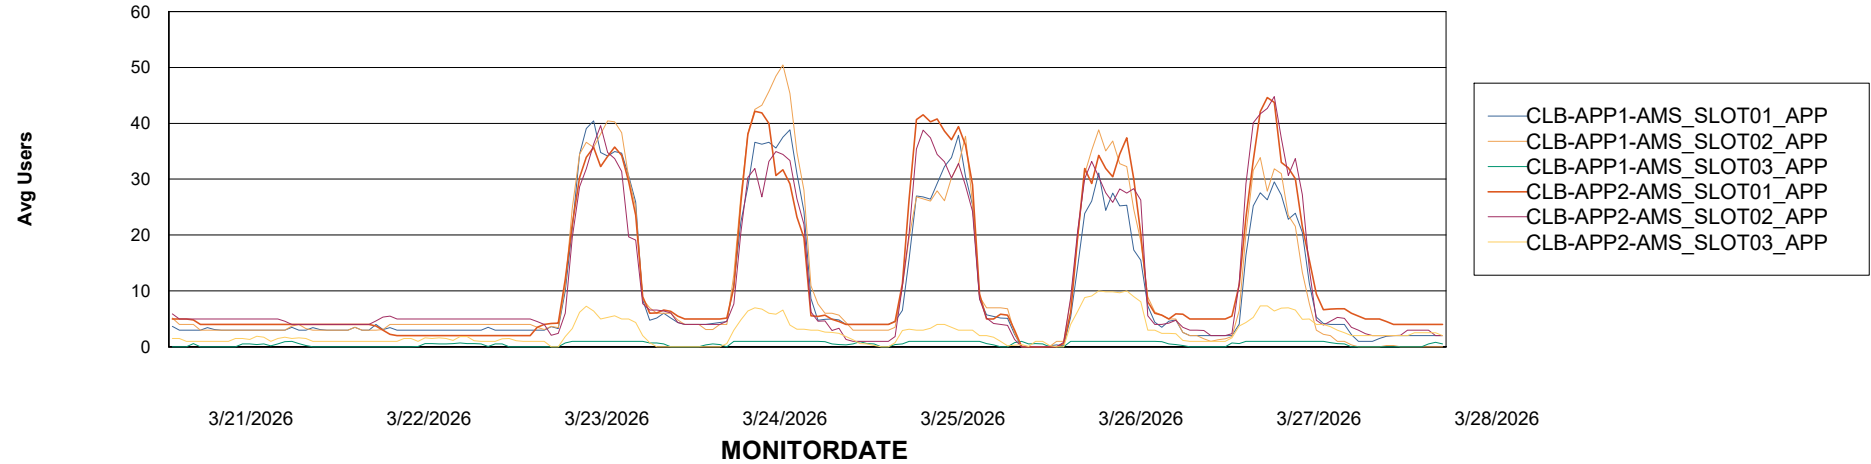

Avg users per day per ABS server