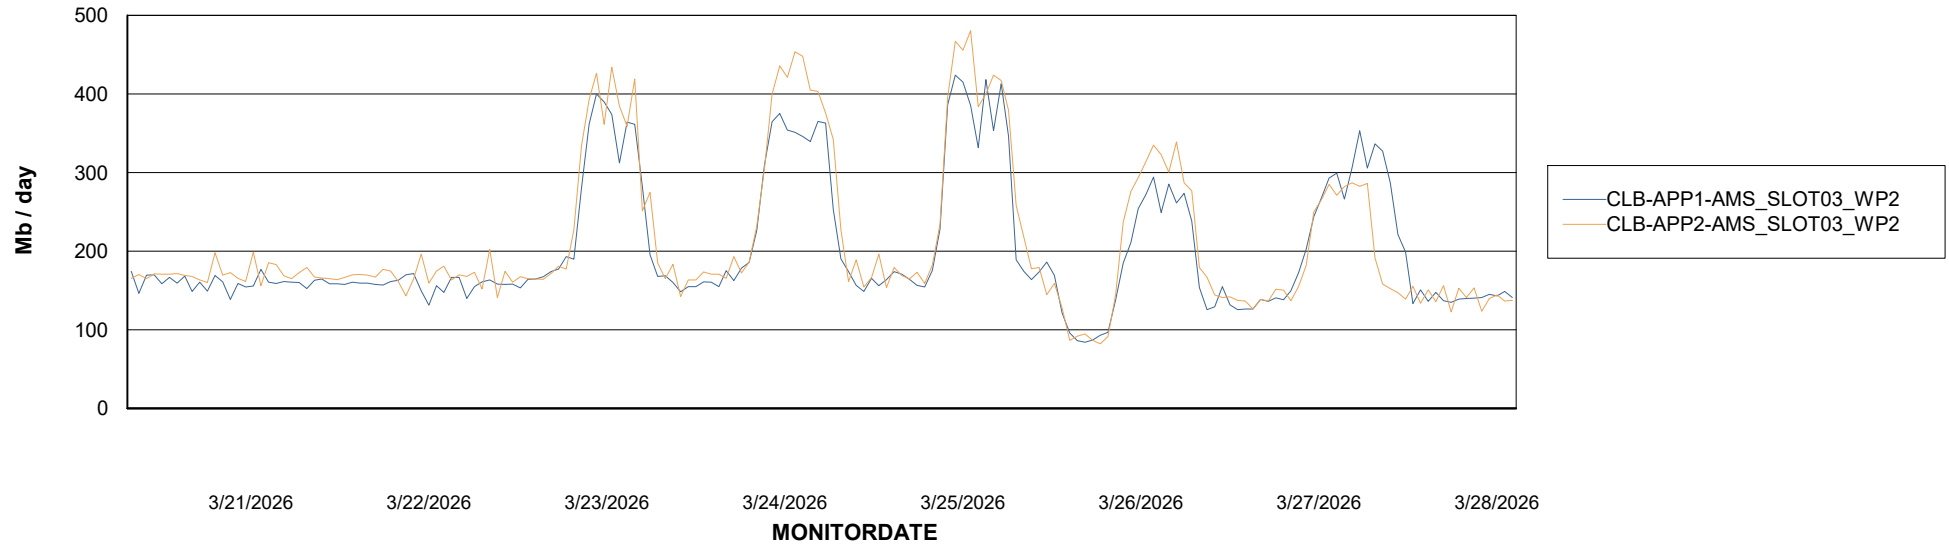

ABSolute Web Component Services

Avg memory used per ABS Web component