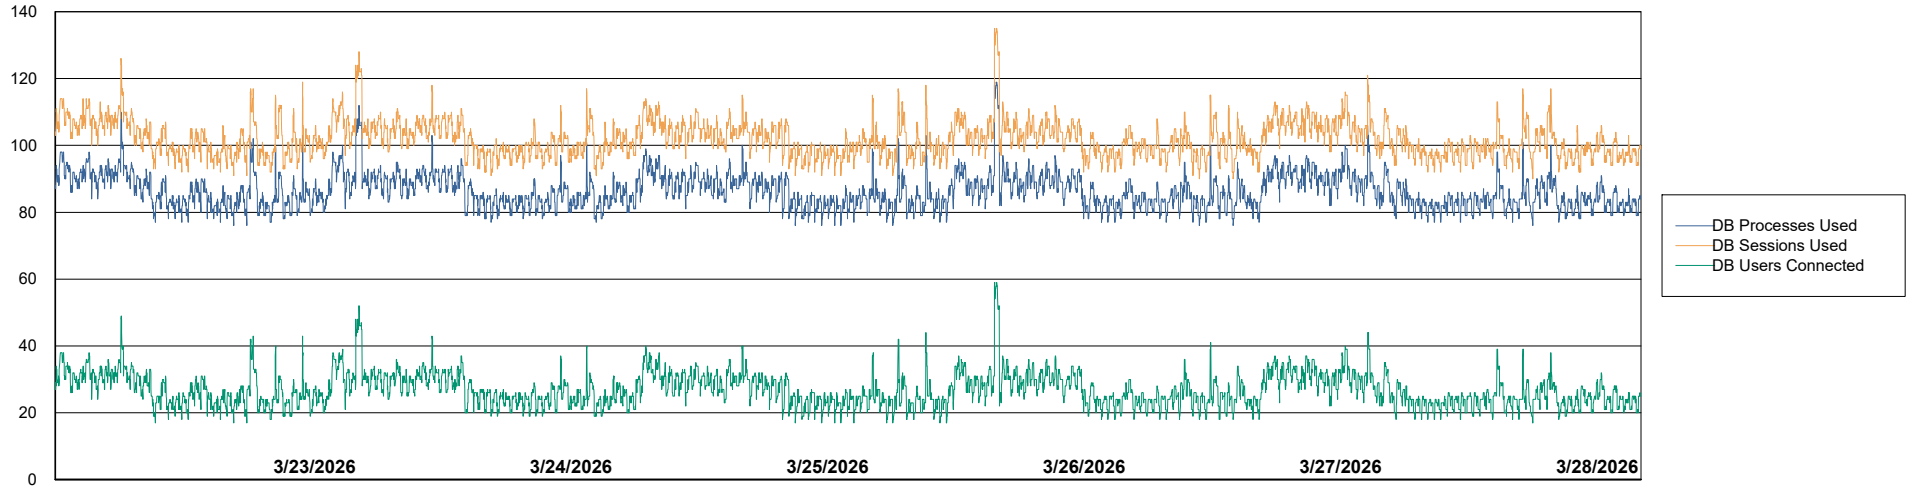

Database Performance CLB-BI2-AMS_ABS1_DB