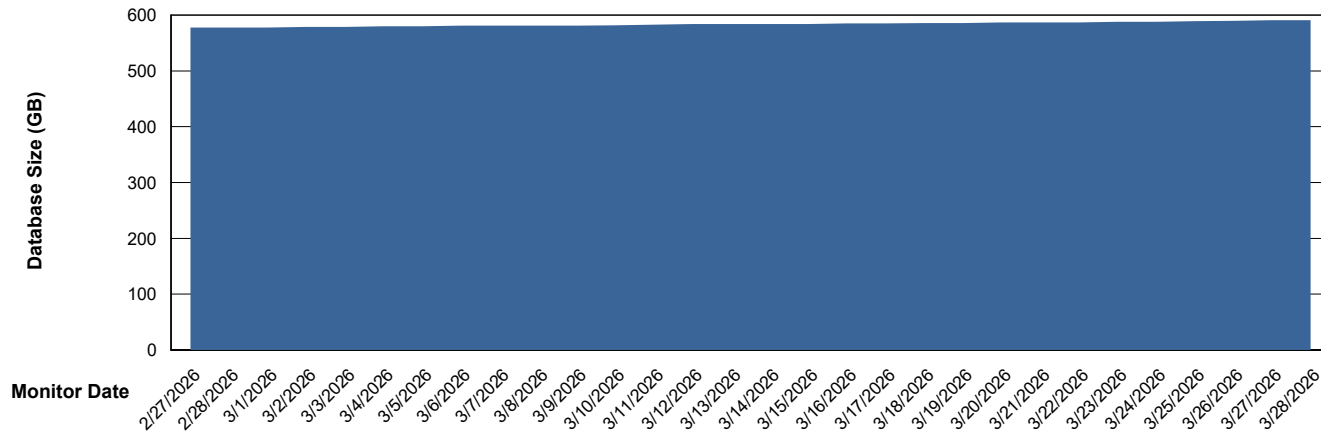

Customer CLB OCI AMS Production
Database ID 196

DATABASE SIZE CLB-BI2-AMS_ABS1_DB

Database growth over last month

DATABASE SIZE CLB-DBS1-AMS_PROD_ABS1

Database growth over last month

Weekly SLA Customer Report