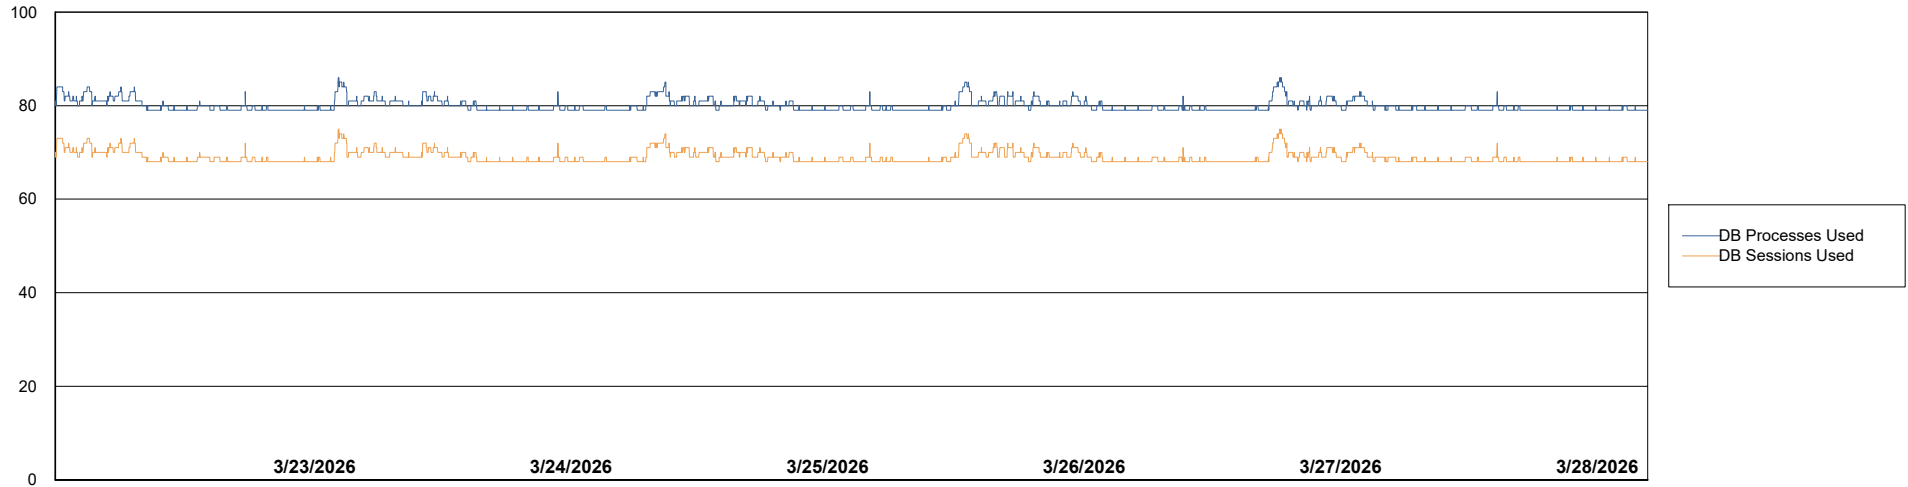

Database Performance   CLB-DBS2-AMS_PROD_HSBABS1

DB Processes Max   1,000
DB Processes Max   4
DB Processes Max   0