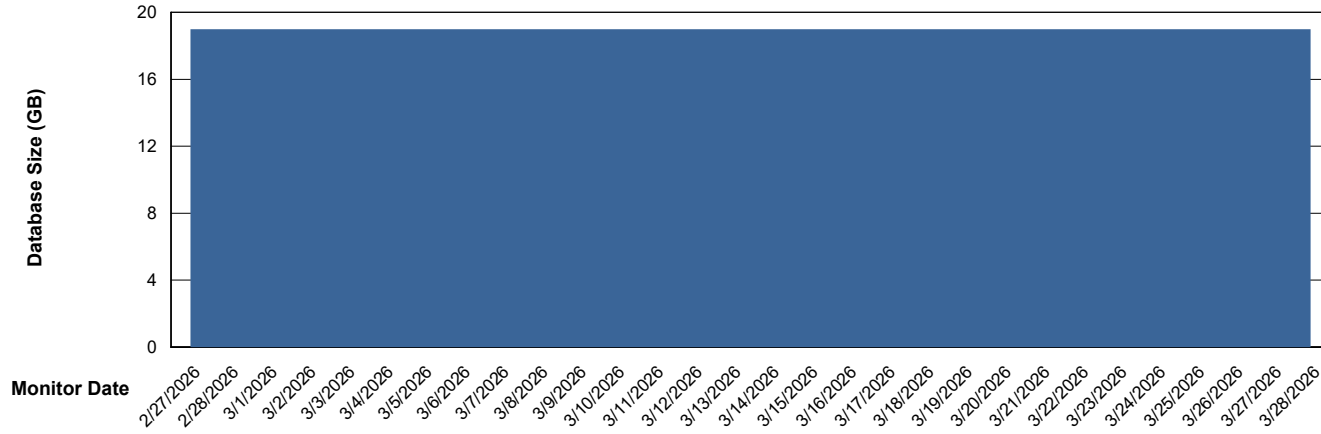

Customer AUJ_Production
Database ID 41

Database Performance AUJ_DB3_Primary

Weekly SLA Customer Report

Customer AUJ_Production
Database ID 41

DATABASE SIZE AUJ_ABSEM3_DB

Database growth over last month

DATABASE SIZE AUJ_BI3_DB

Database growth over last month

Weekly SLA Customer Report

Customer AUJ_Production
Database ID 41

DATABASE SIZE AUJ_DB3_Primary

Database growth over last month

Weekly SLA Customer Report

Customer AUJ_Production
Database ID 41