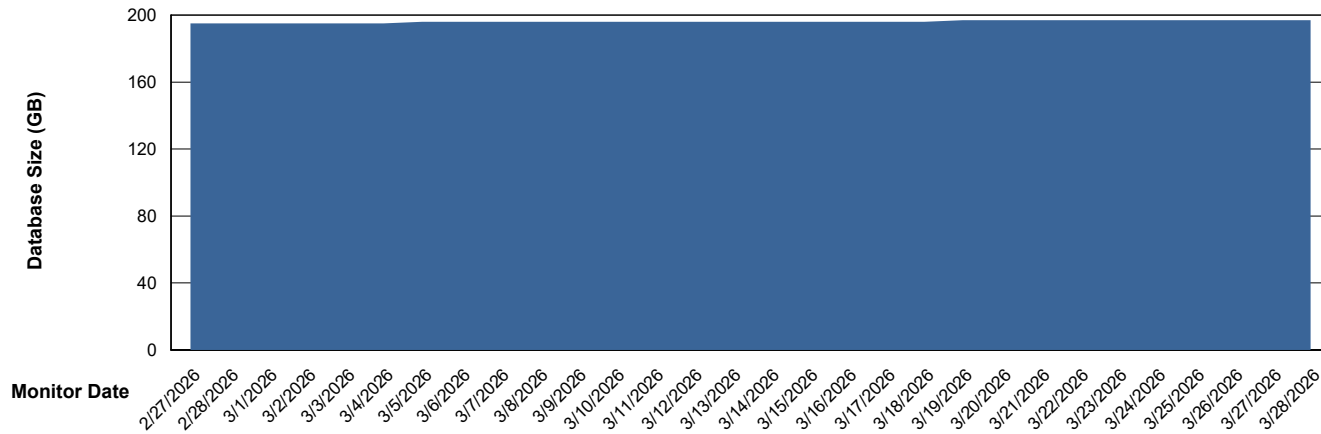

Customer AUJ_Production
Database ID 41

Database Performance AUJ_DB3_Primary

Weekly SLA Customer Report

Customer AUJ_Production
Database ID 41

DATABASE SIZE AUJ_ABSEM3_DB

Database growth over last month

DATABASE SIZE AUJ_BI3_DB

Database growth over last month

Weekly SLA Customer Report

Customer AUJ_Production
Database ID 41

DATABASE SIZE AUJ_DB3_Primary

Database growth over last month

Weekly SLA Customer Report

Customer AUJ_Production
Database ID 41