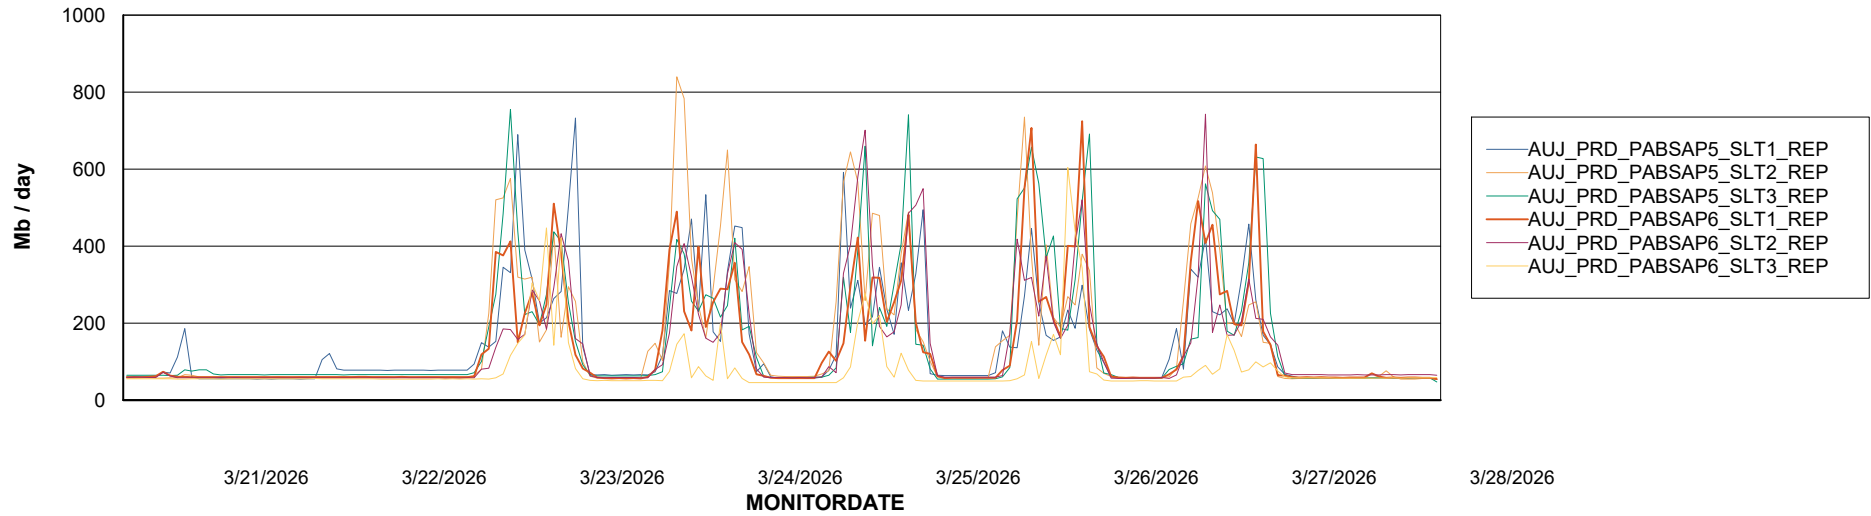

ABSSolute Application ReportServer Services

Avg memory used per ReportServer Service