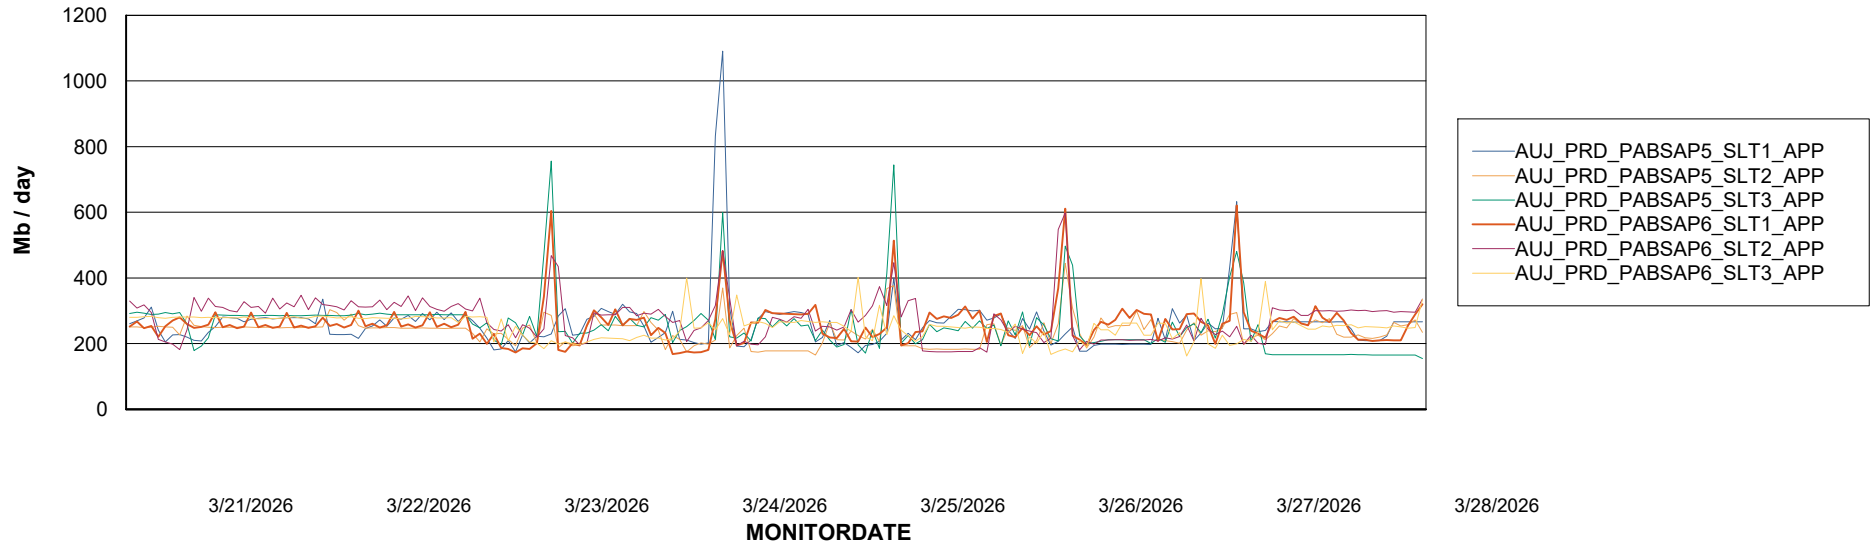

ABSSolute Application Server Services

Avg memory used per ABS Server Service