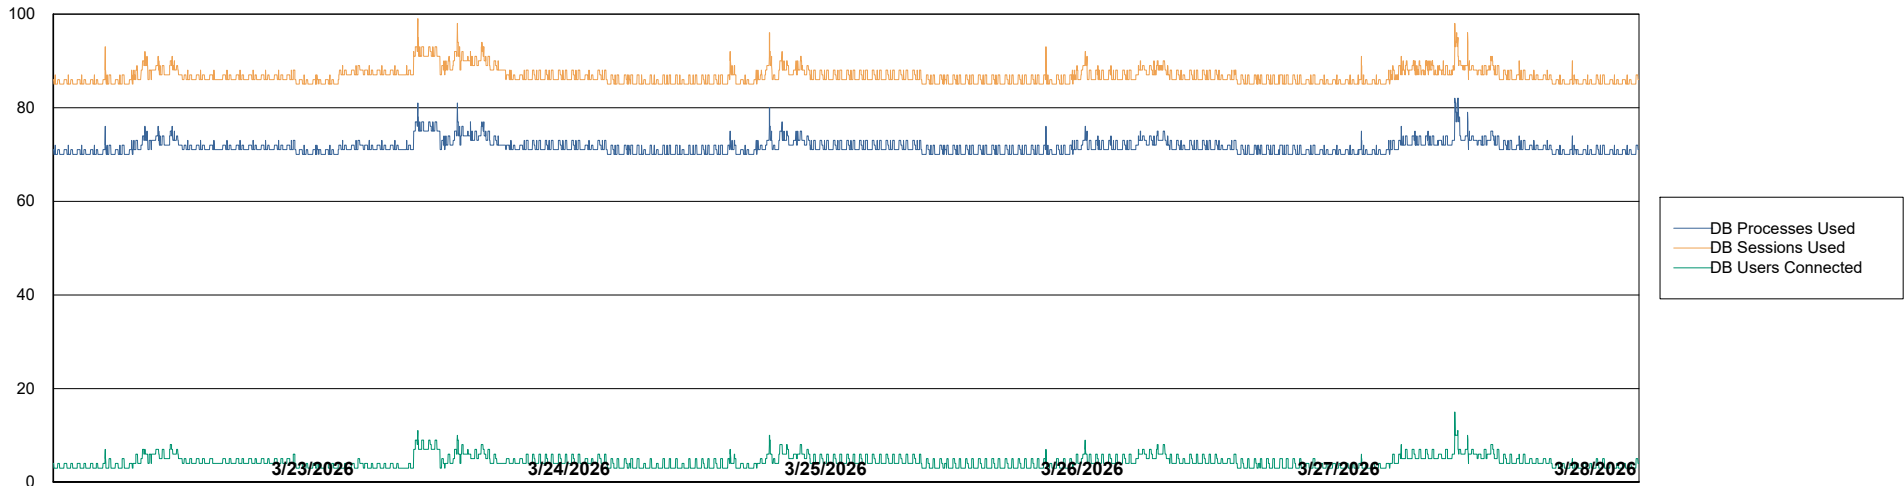

Weekly SLA Customer Report

Customer AUJ_Production
Database ID 41

Database Performance AUJ_ABSEM3_DB

Weekly SLA Customer Report

Customer AUJ_Production
Database ID 41

Database Performance AUJ_BI3_DB

Weekly SLA Customer Report