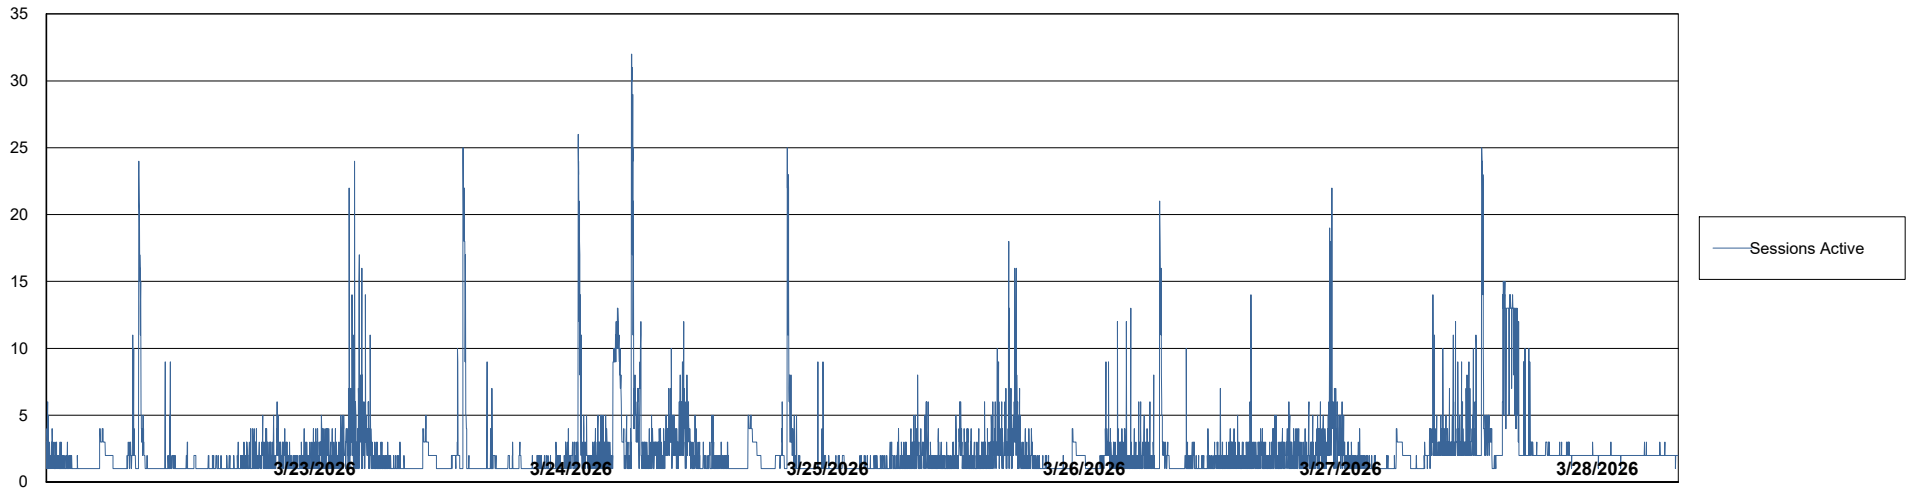

Database Performance AUJ_DB3_Primary