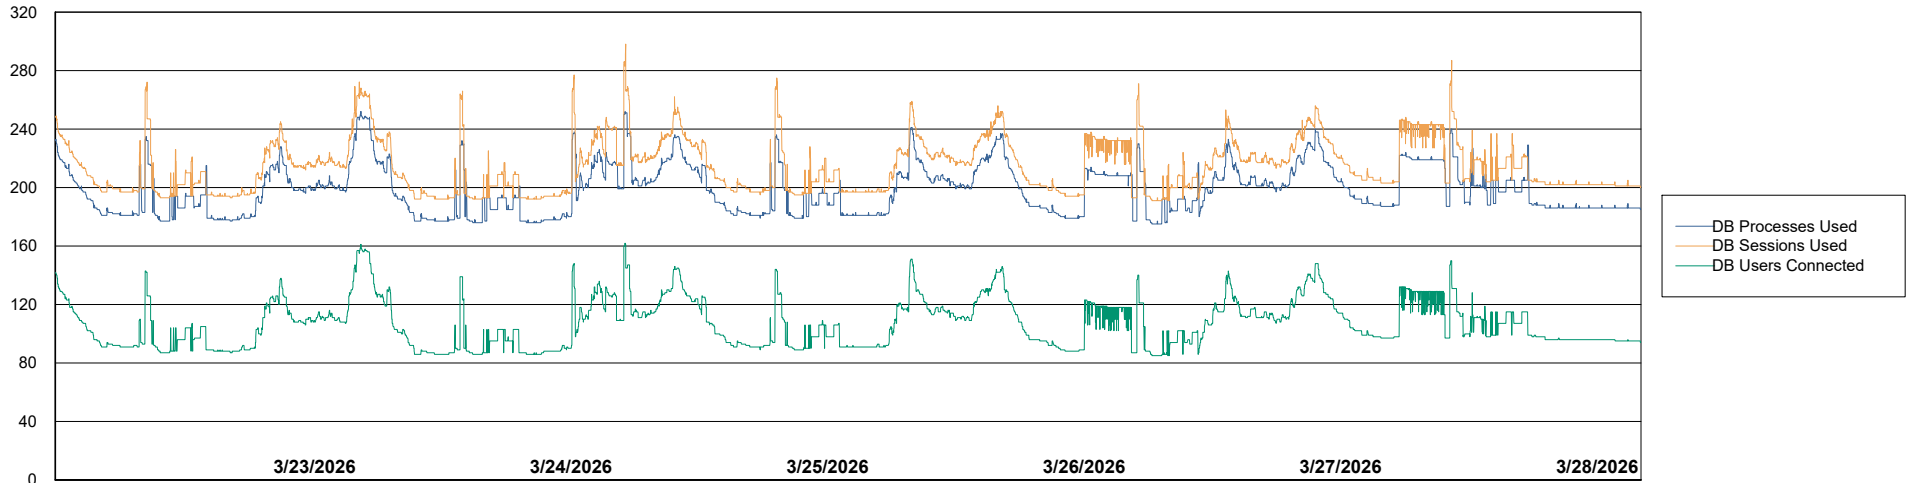

Database Performance AUJ_DB3_Primary