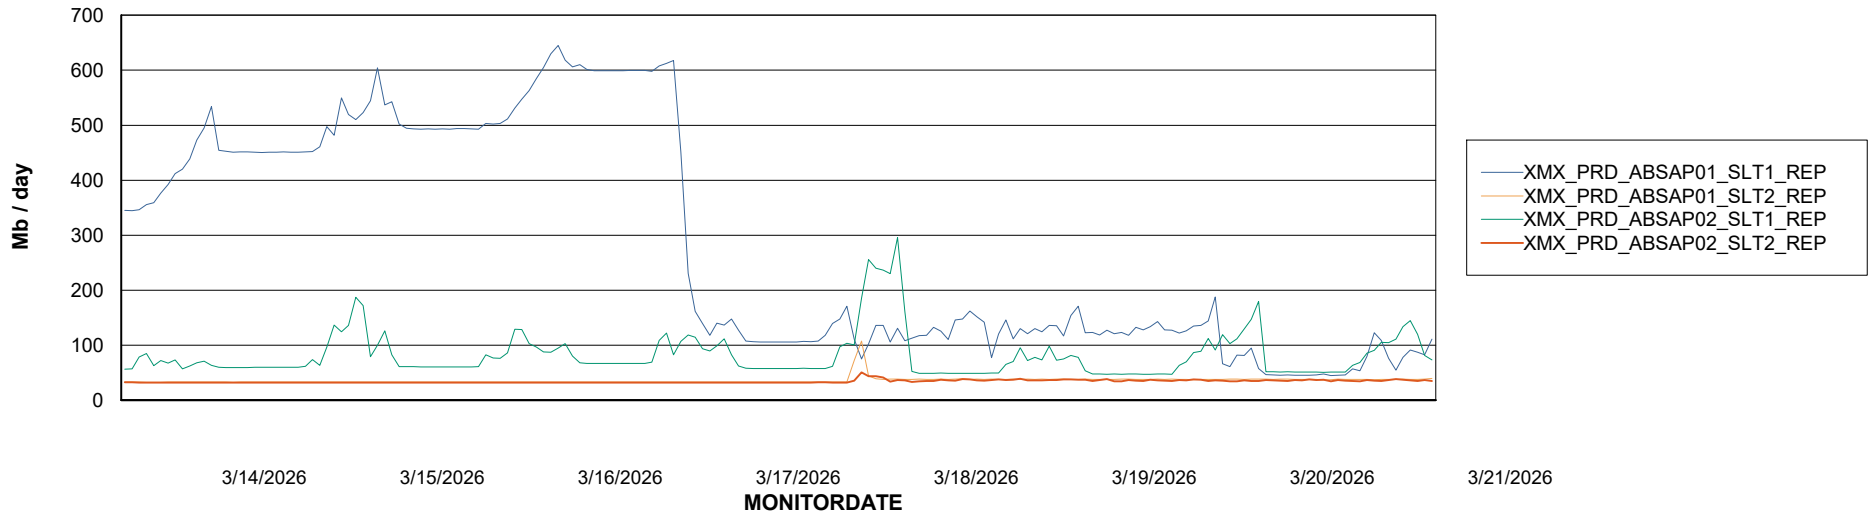

ABSSolute Application ReportServer Services

Avg memory used per ReportServer Service