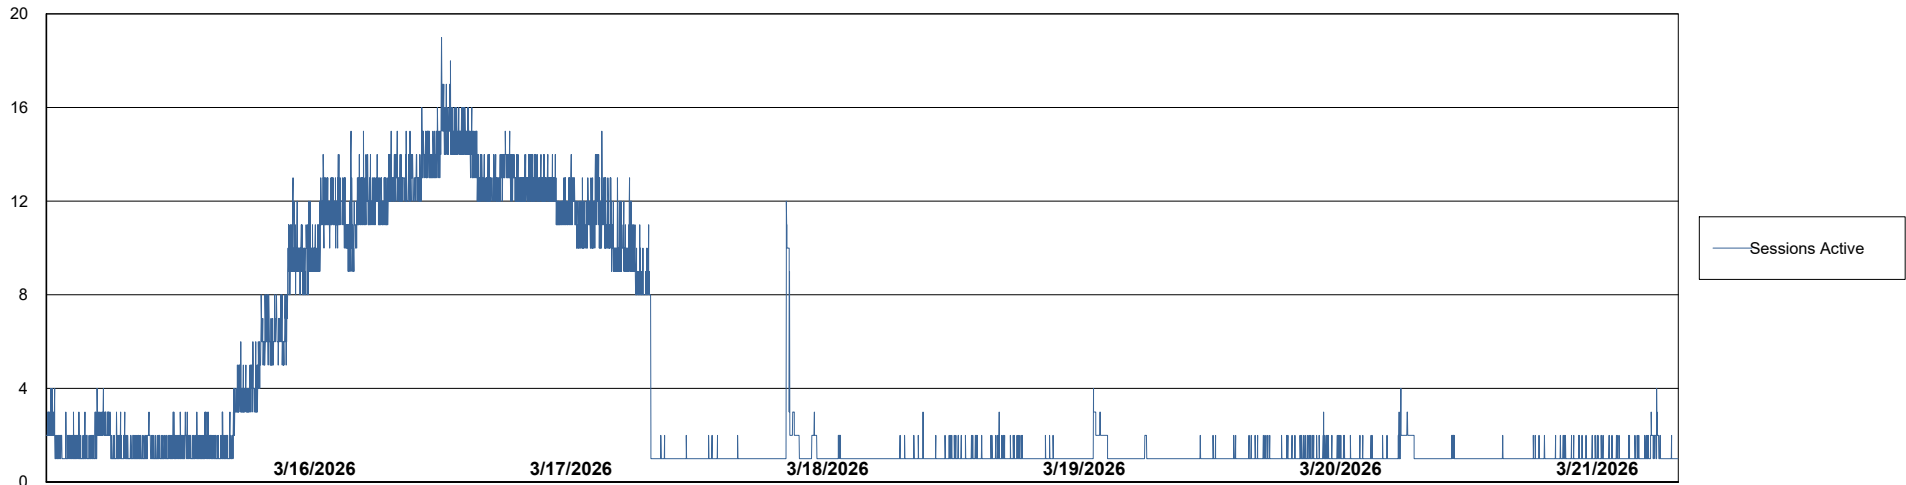

Database Performance   XMX_PROD_ABSDB01_PRDB_ABS1