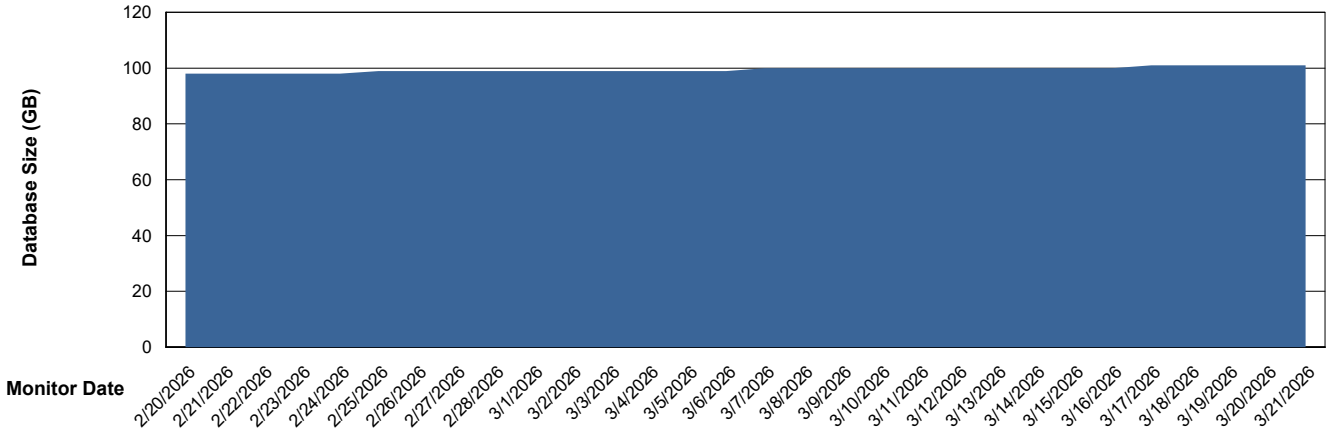

# Weekly SLA Customer Report

Customer XMX Production (24/7)  
Database ID 146

Database Performance XMX\_PROD\_ABSDB02\_SBDB\_HSBABS1

DB Processes Max 4  
DB Processes Max 0  
DB Processes Max 1,000

# Weekly SLA Customer Report

Customer XMX Production (24/7)  
 Database ID 146

DATABASE SIZE XMX\_PROD\_ABSDB01\_PRDB\_ABS1

Database growth over last month

Database Tablespace XMX\_PROD\_ABSDB01\_PRDB\_ABS1