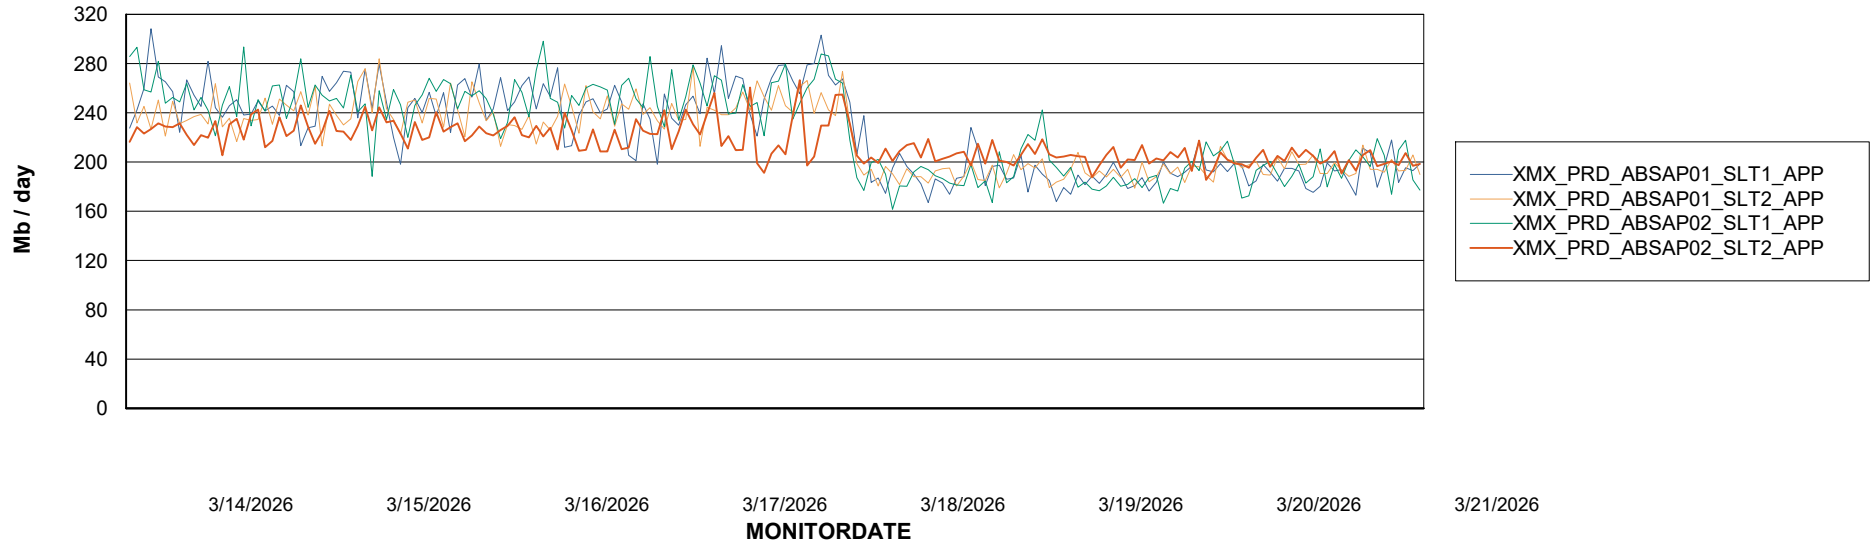

ABSSolute Application Server Services

Avg memory used per ABS Server Service