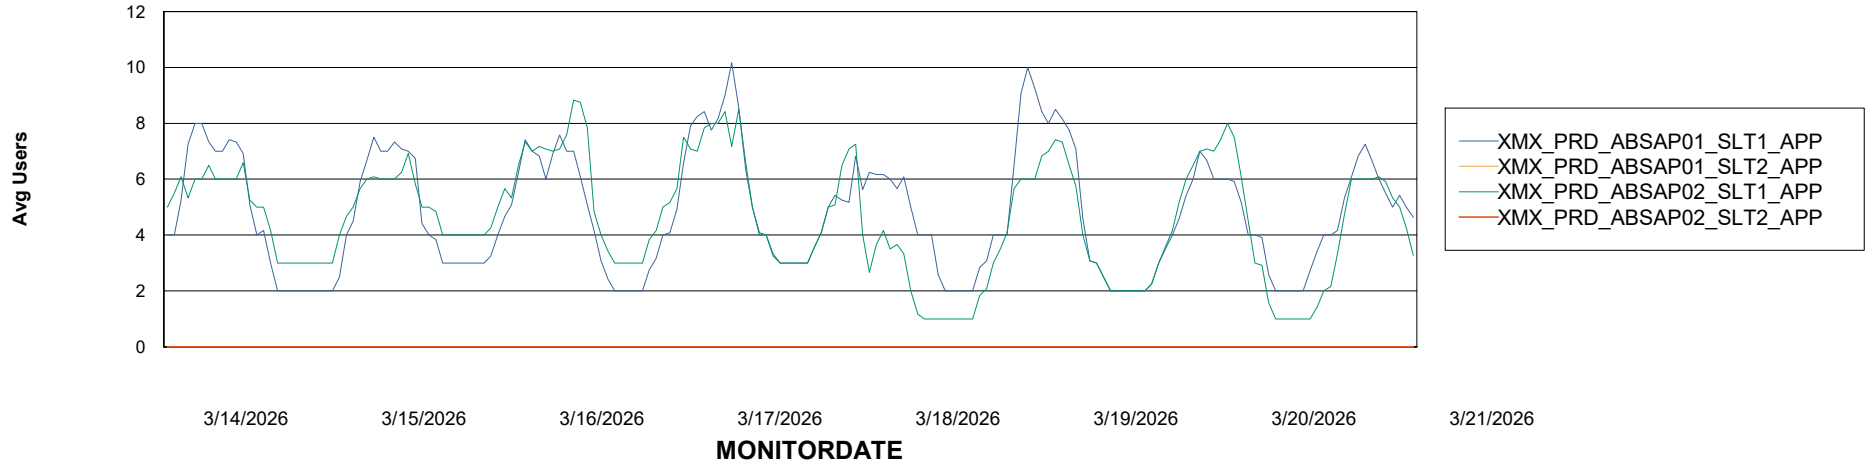

Avg users per day per ABS server