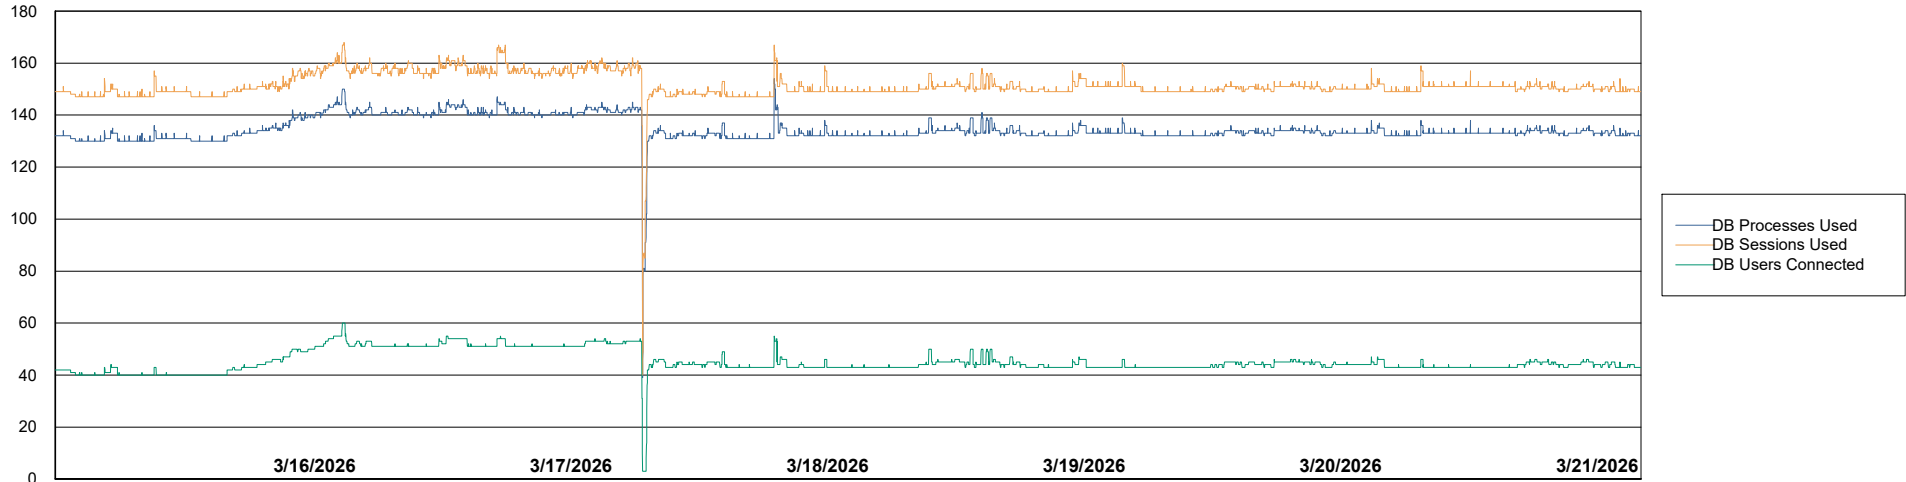

Database Performance   XMX_PROD_ABSDB01_PRDB_ABS1