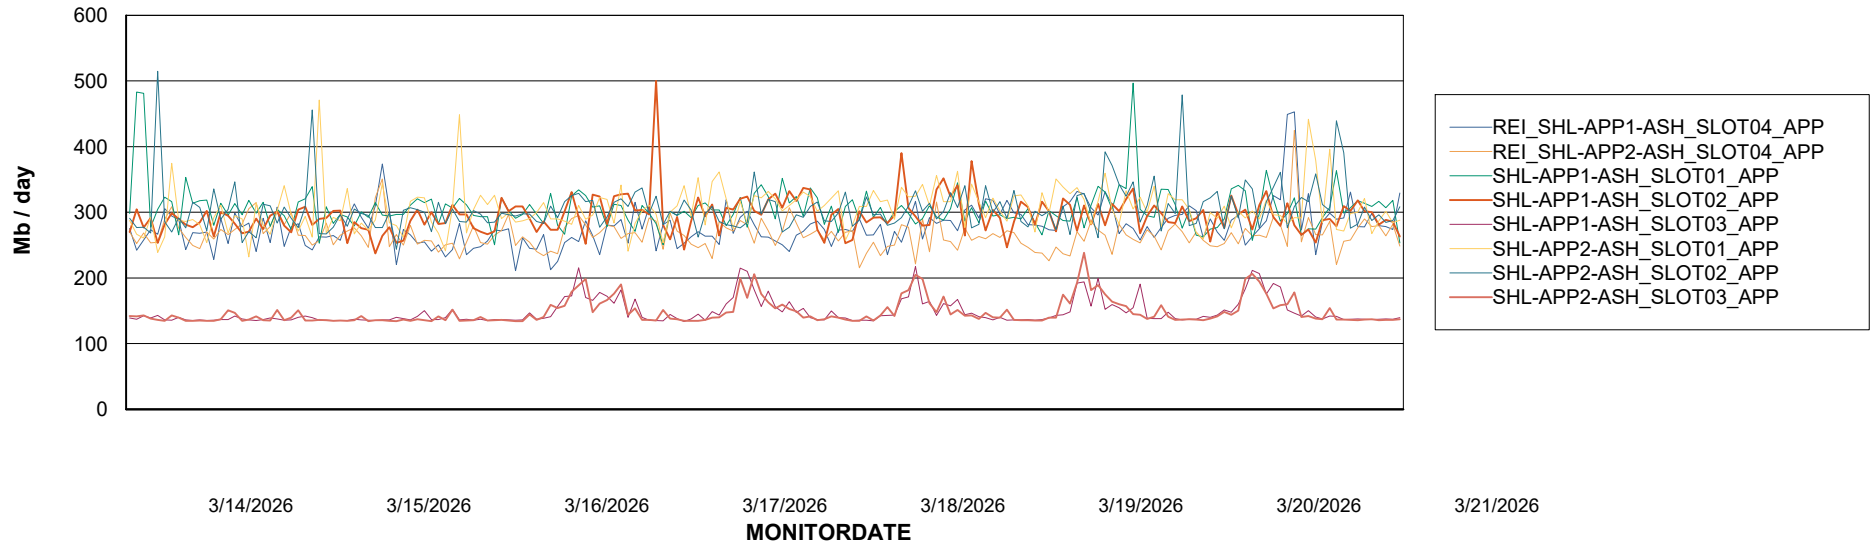

ABSSolute Application Server Services

Avg memory used per ABS Server Service