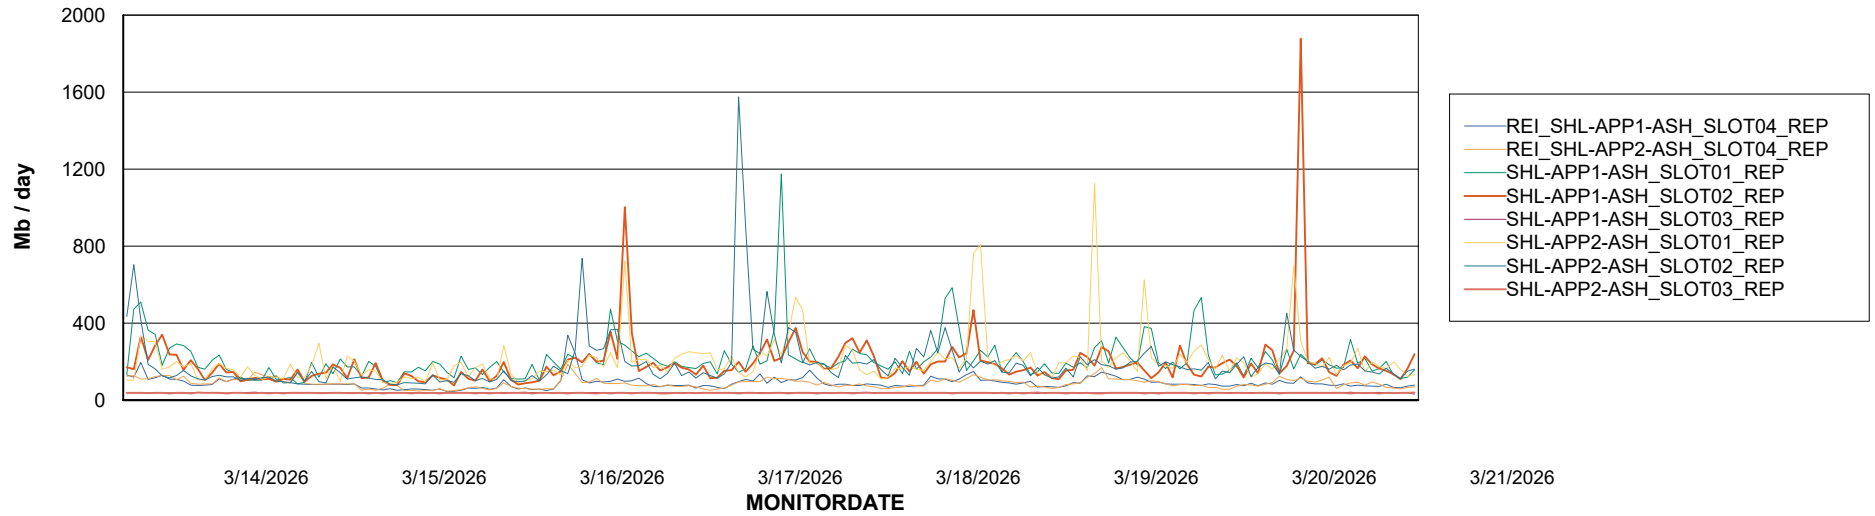

ABSSolute Application ReportServer Services

Avg memory used per ReportServer Service