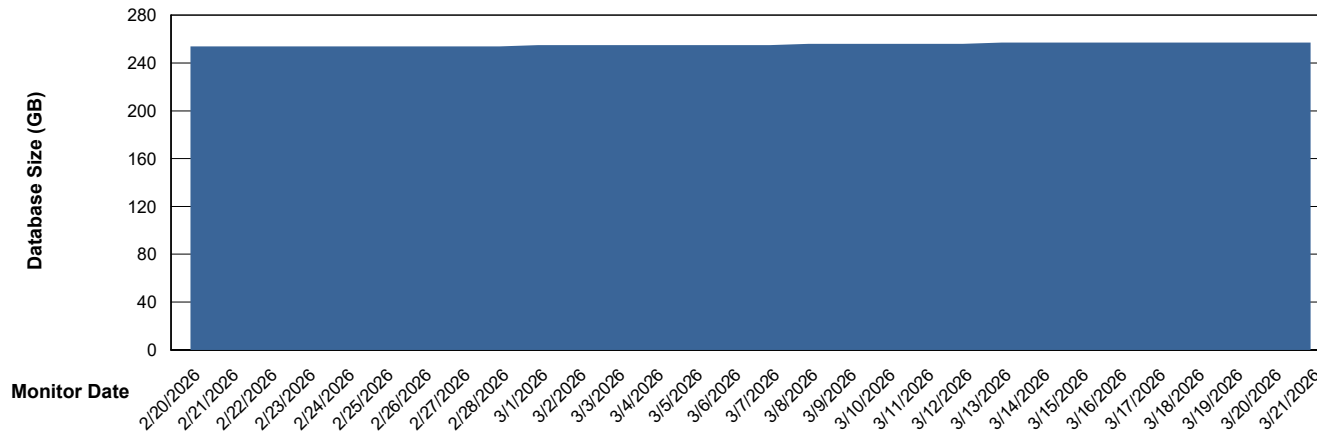

DATABASE SIZE SHL-DBS1-ASH_PROD_ABS1

Database growth over last month