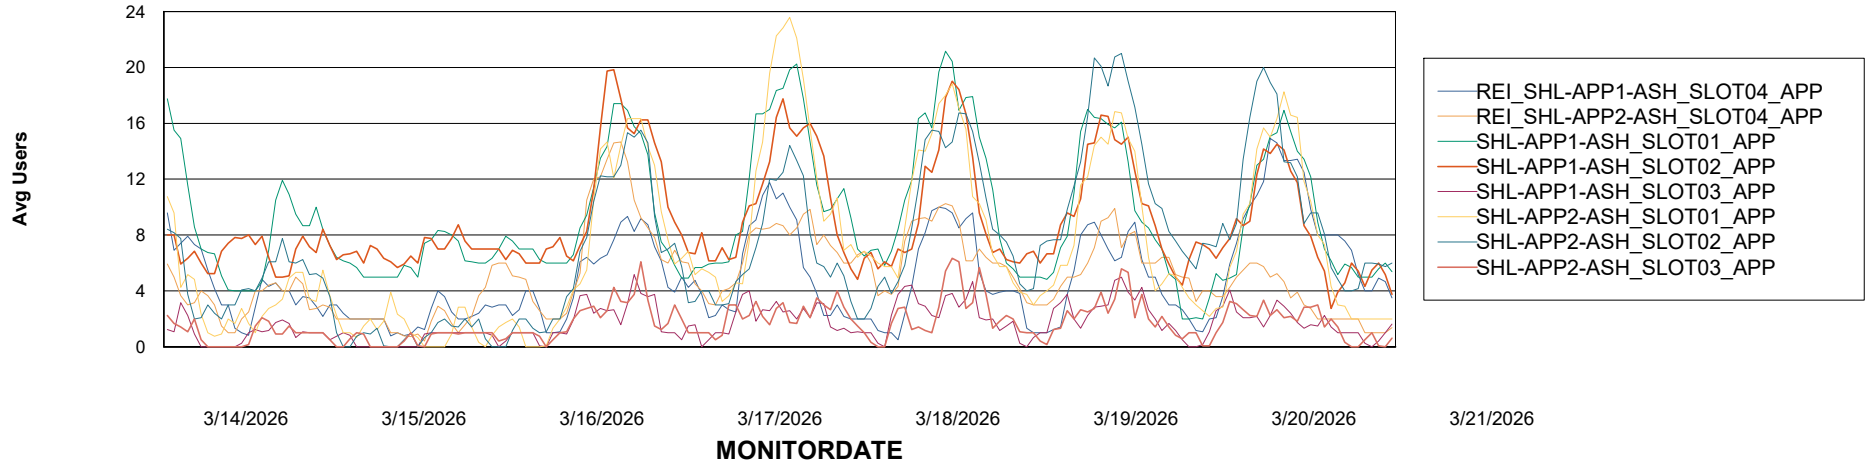

Avg users per day per ABS server