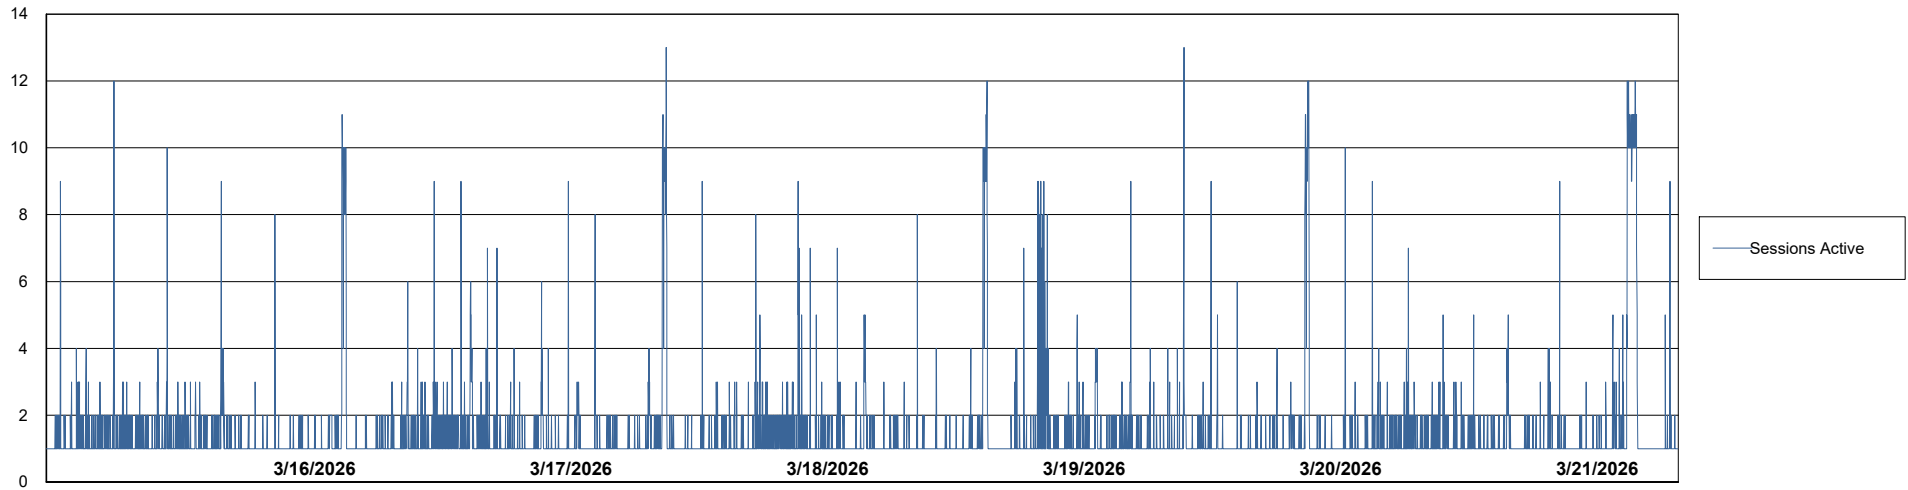

Database Performance SHL-DBS1-ASH_PROD_ABS1