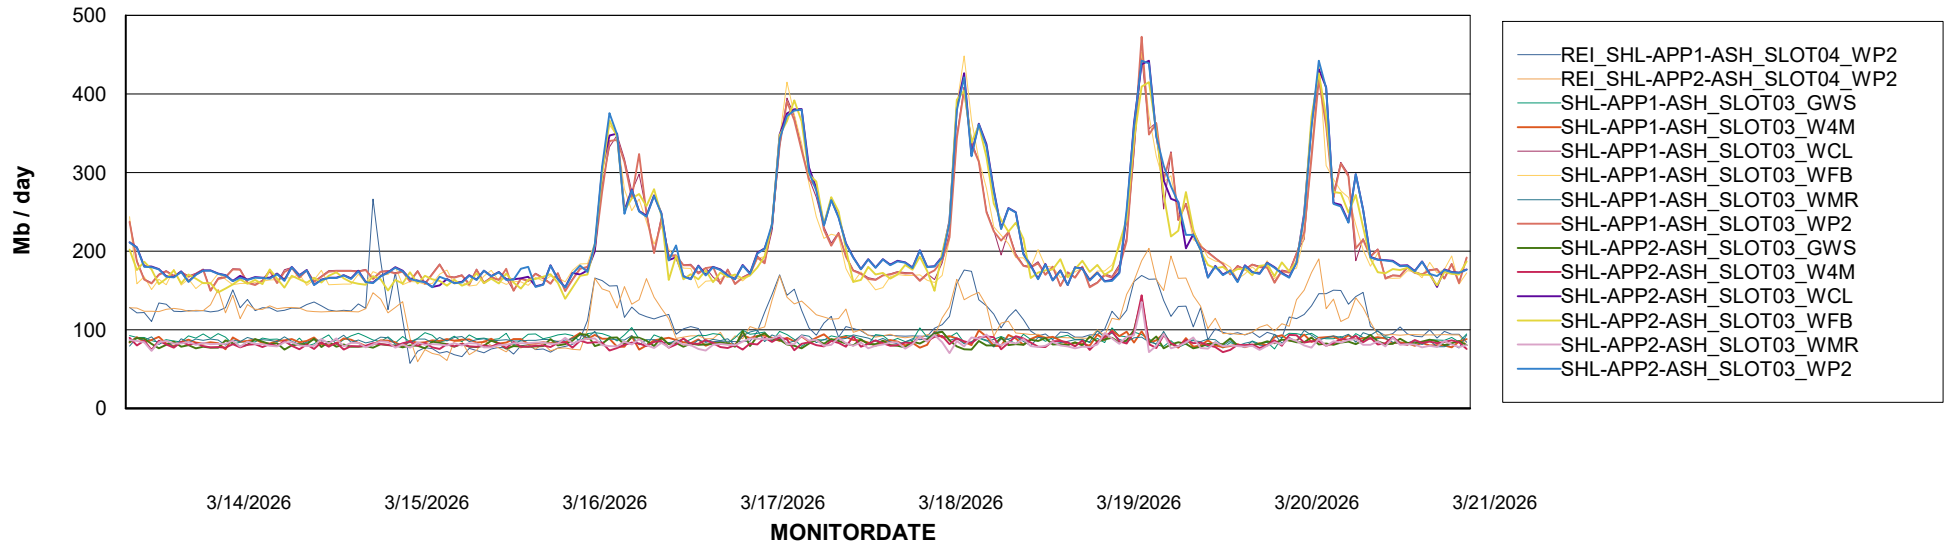

ABSSolute Web Component Services

Avg memory used per ABS Web component