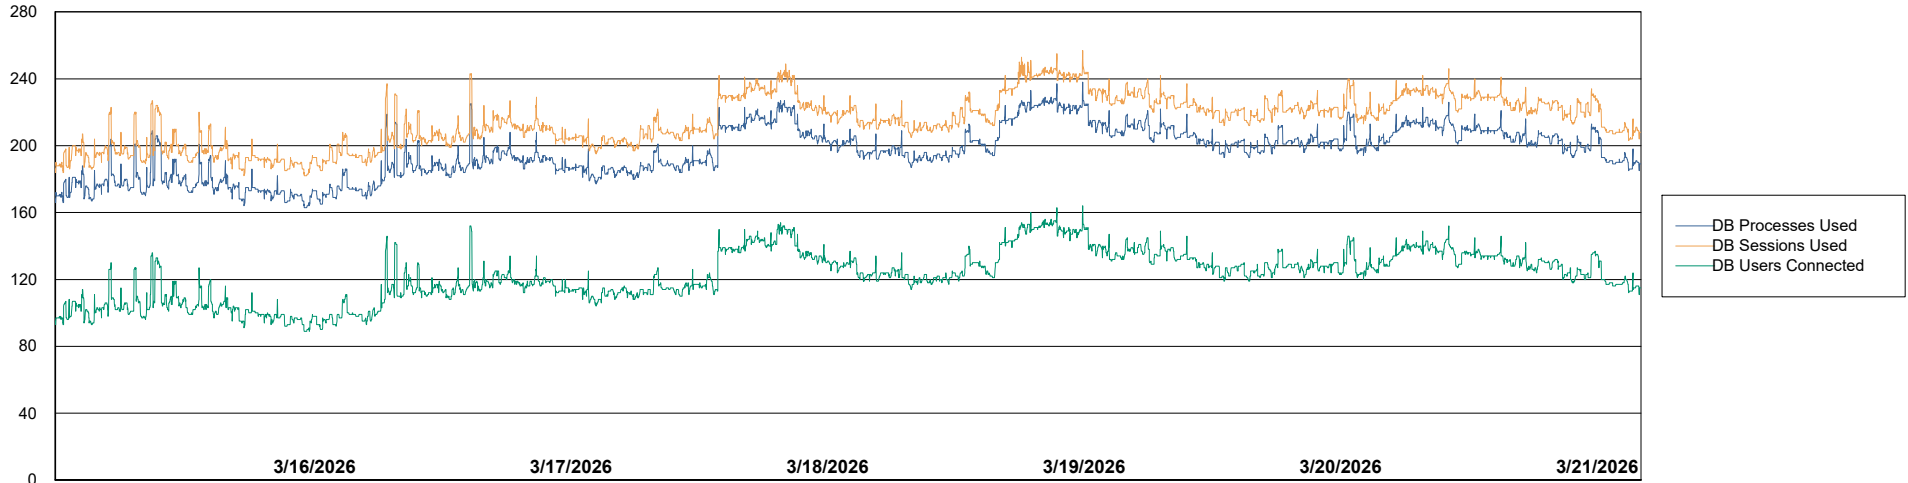

Database Performance SHL-DBS1-ASH_PROD_ABS1