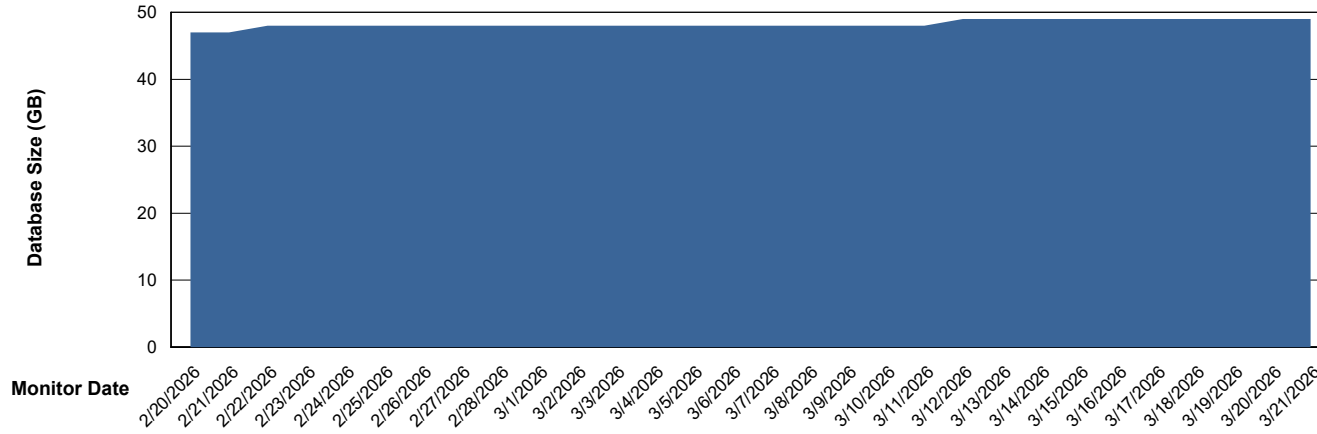

DATABASE SIZE SHL-BI-ASH_PROD_ABS1

Database growth over last month