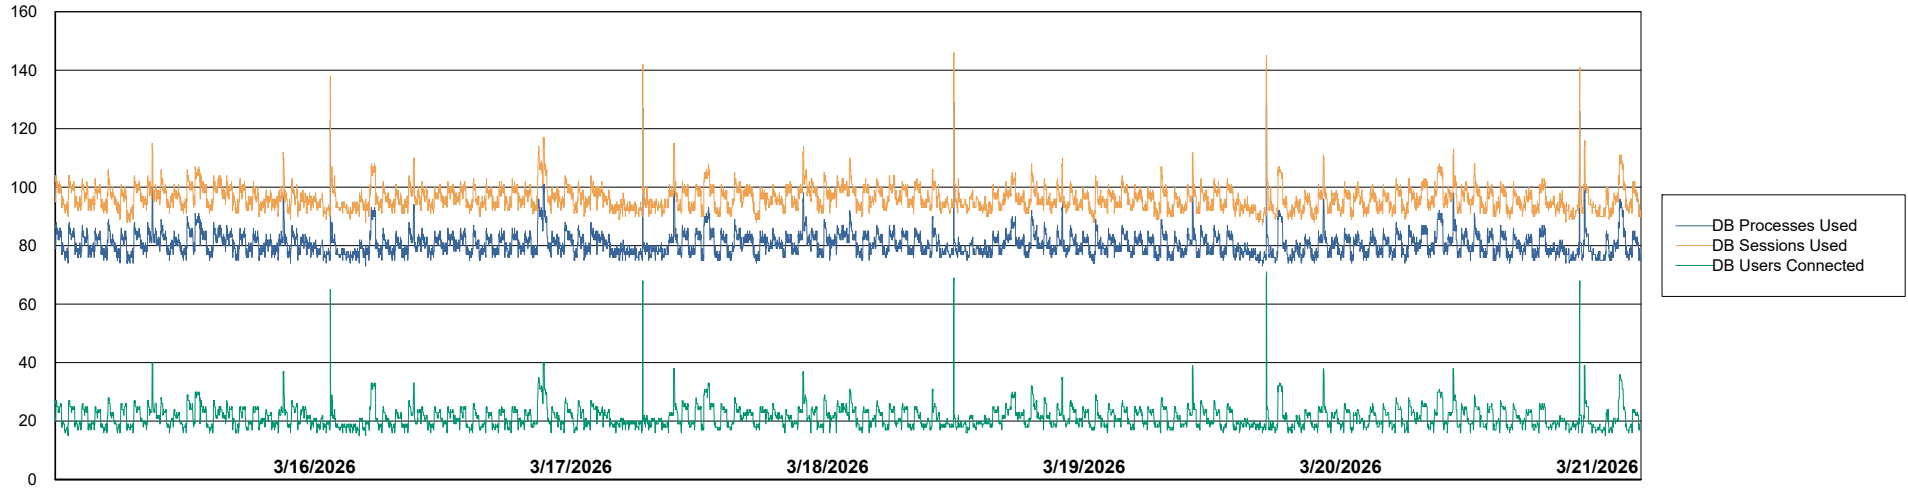

Database Performance SHL-BI-ASH_PROD_ABS1