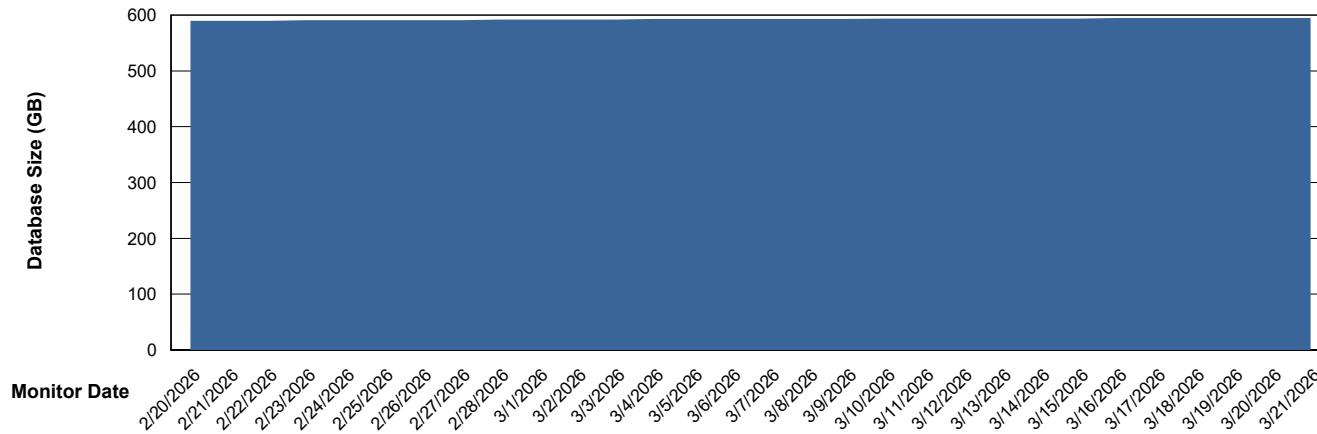

DATABASE SIZE SGS_PRD_ABS-DB16_ABS1

Database growth over last month