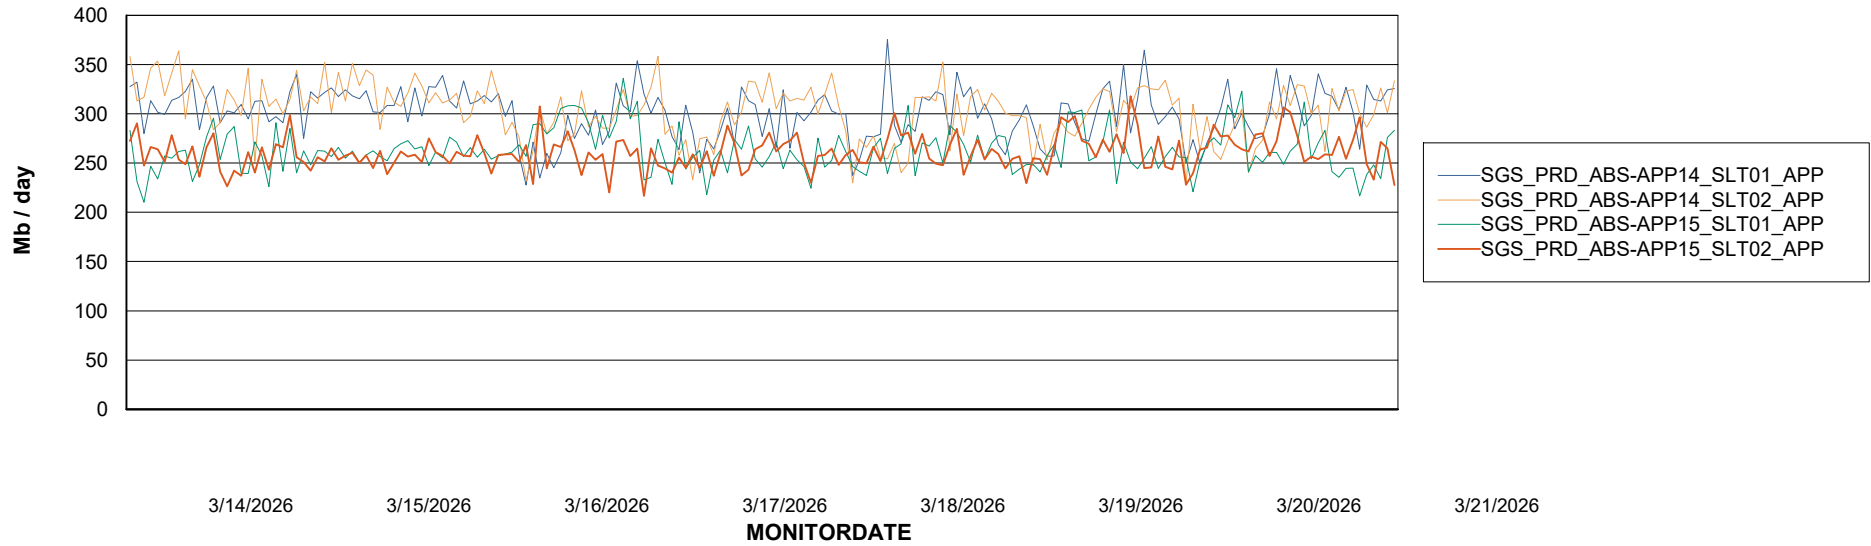

ABSSolute Application Server Services

Avg memory used per ABS Server Service