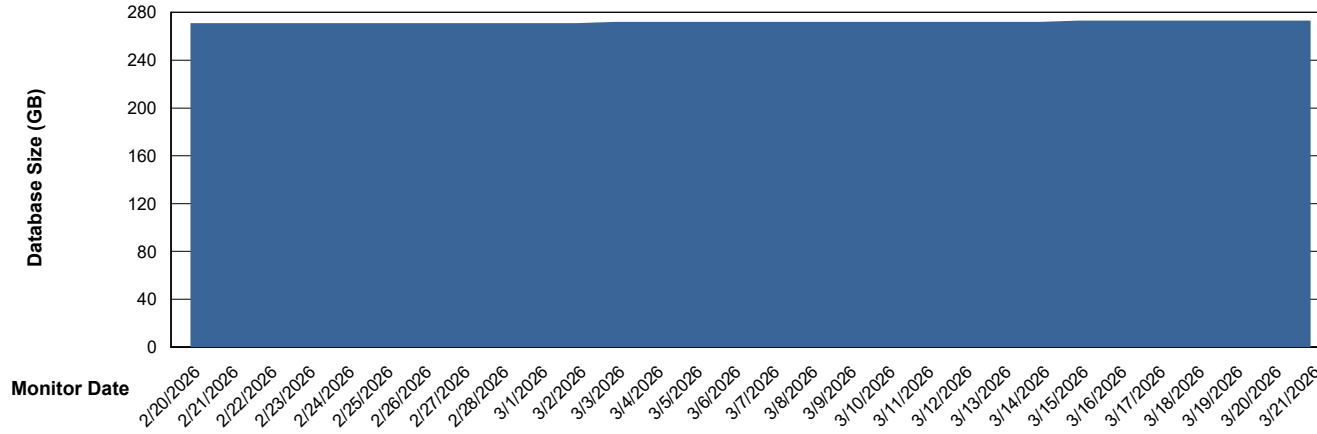

Weekly SLA Customer Report

Customer SGS_Production
Database ID 224

Database Performance SGS_PRD_ABS-DB17_HSBABS1

DB Processes Max 1,000

Weekly SLA Customer Report

Customer SGS_Production
Database ID 224

DATABASE SIZE SGS_PRD_ABS-BI02_ABS1

Database growth over last month

DATABASE SIZE SGS_PRD_ABS-DB16_ABS1

Database growth over last month

Weekly SLA Customer Report

Customer SGS_Production
Database ID 224

Database Tablespace SGS_PRD_ABS-BI02_ABS1