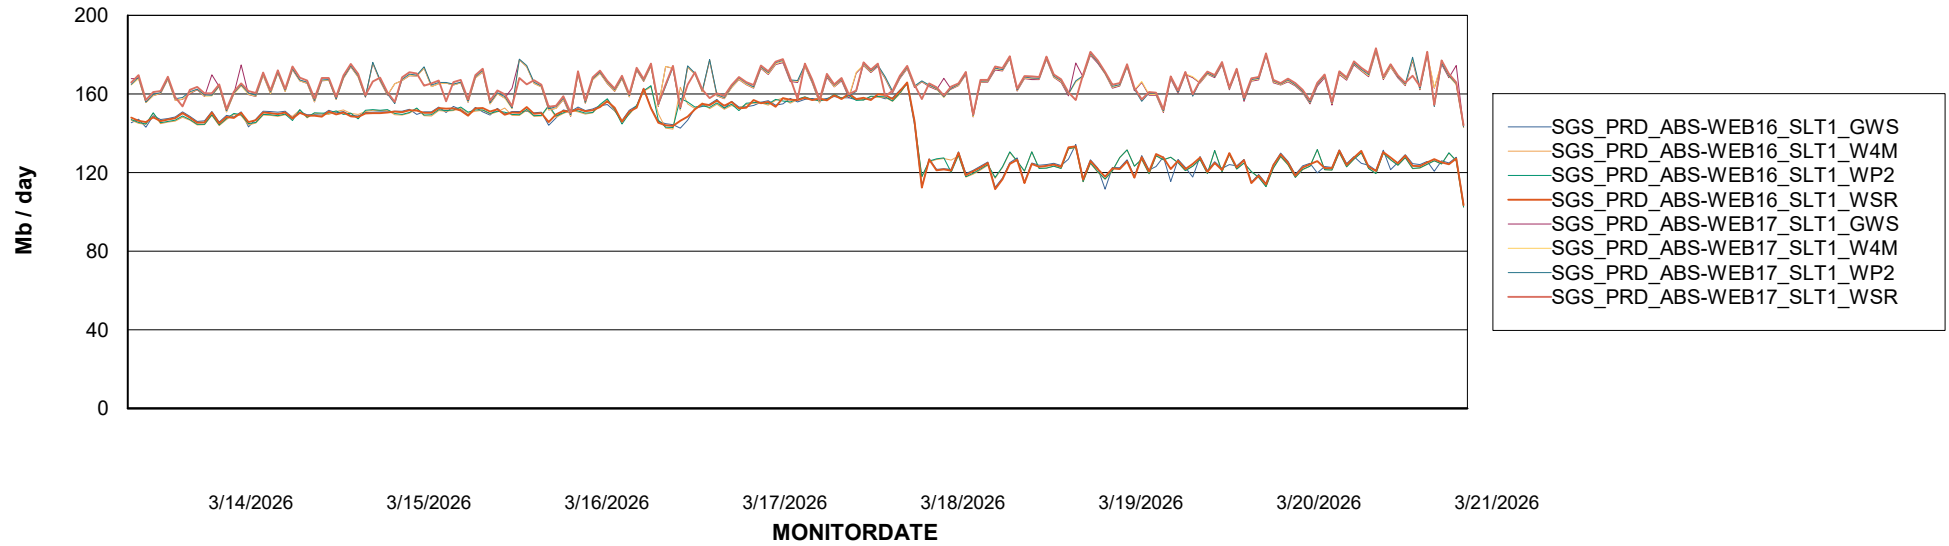

ABSSolute Web Component Services

Avg memory used per ABS Web component