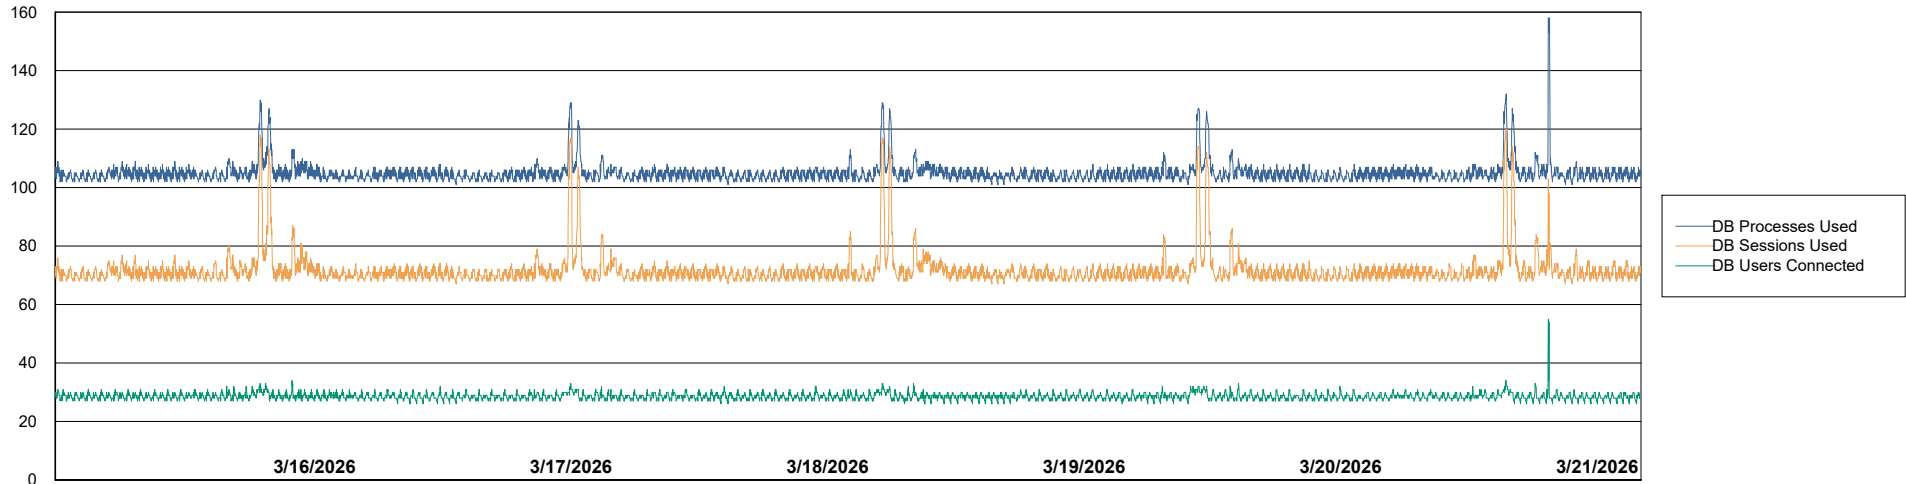

Database Performance SGS_PRD_ABS-BI02_ABS1