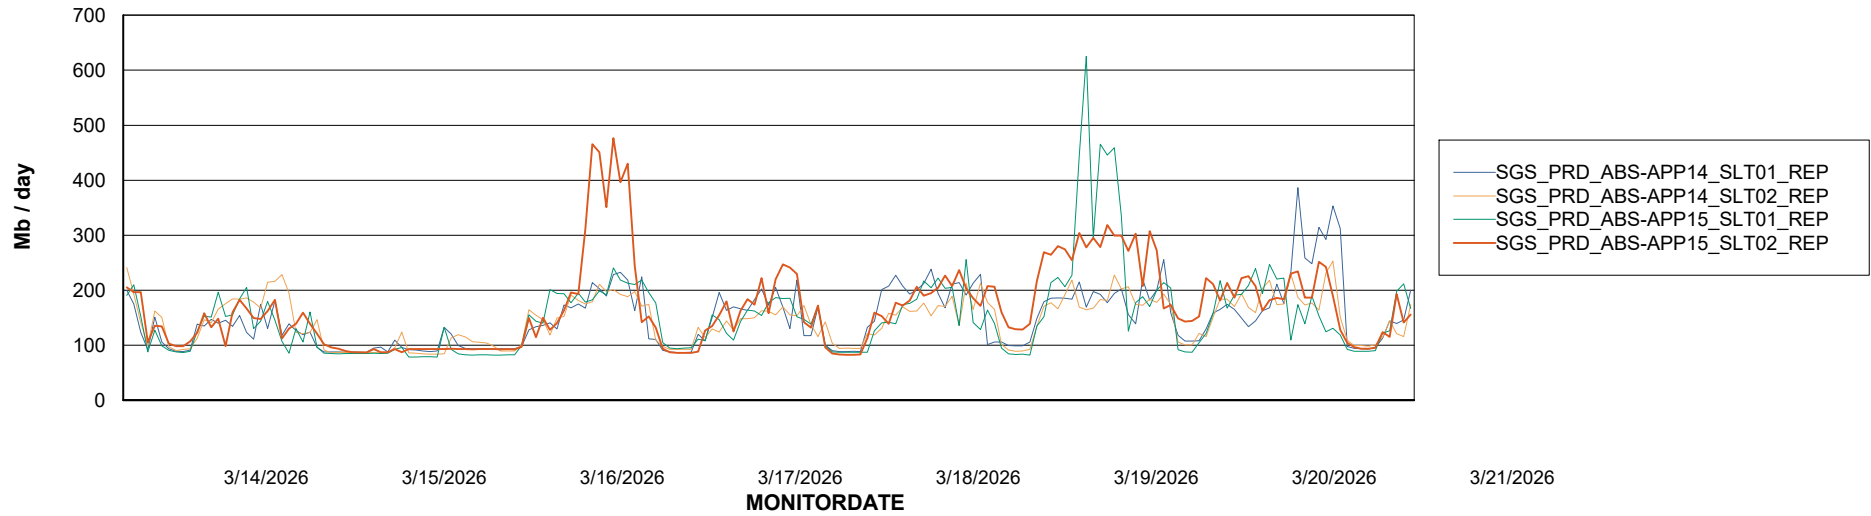

Avg memory used per ABS Server Service

Avg users per day per ABS server

Weekly SLA Customer Report

Customer SGS_Production
Database ID 224

ABSSolute Application ReportServer Services

Avg memory used per ReportServer Service