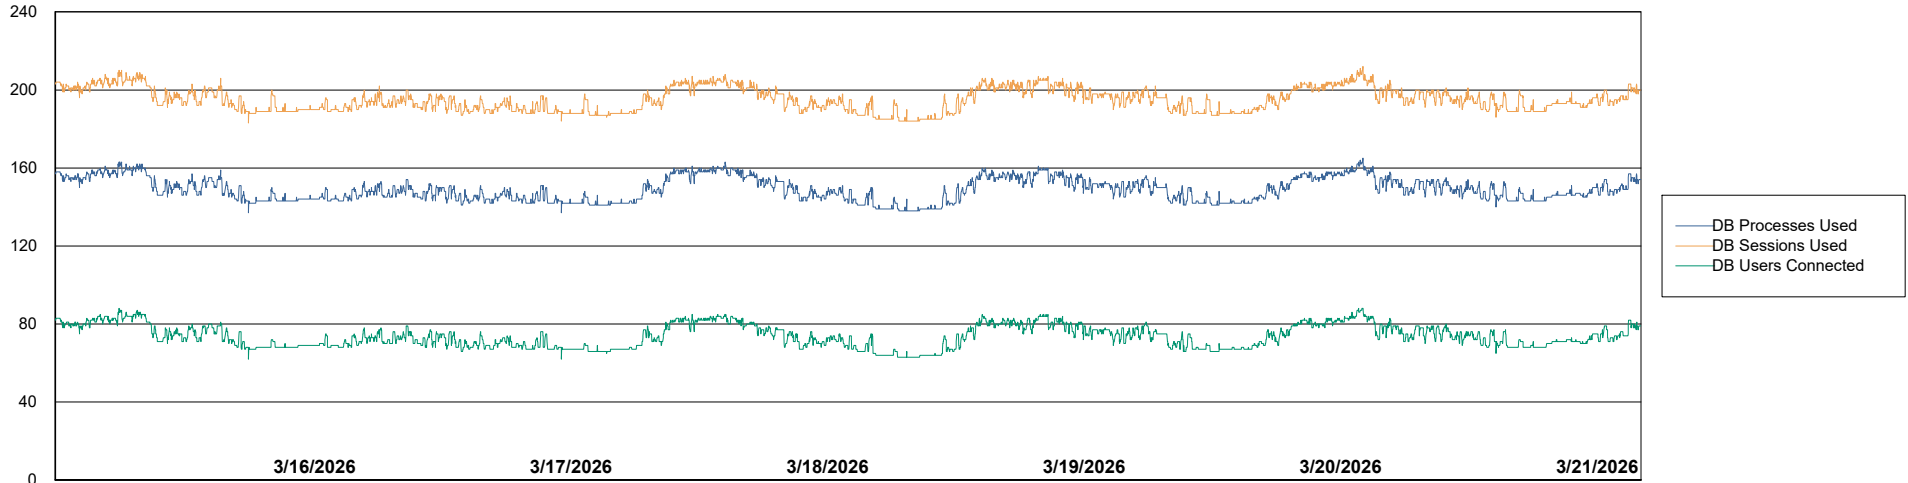

Weekly SLA Customer Report

Customer SGS_Production
Database ID 224

Database Performance SGS_PRD_ABS-BI02_ABS1

Weekly SLA Customer Report

Customer SGS_Production
Database ID 224

Database Performance SGS_PRD_ABS-DB16_ABS1