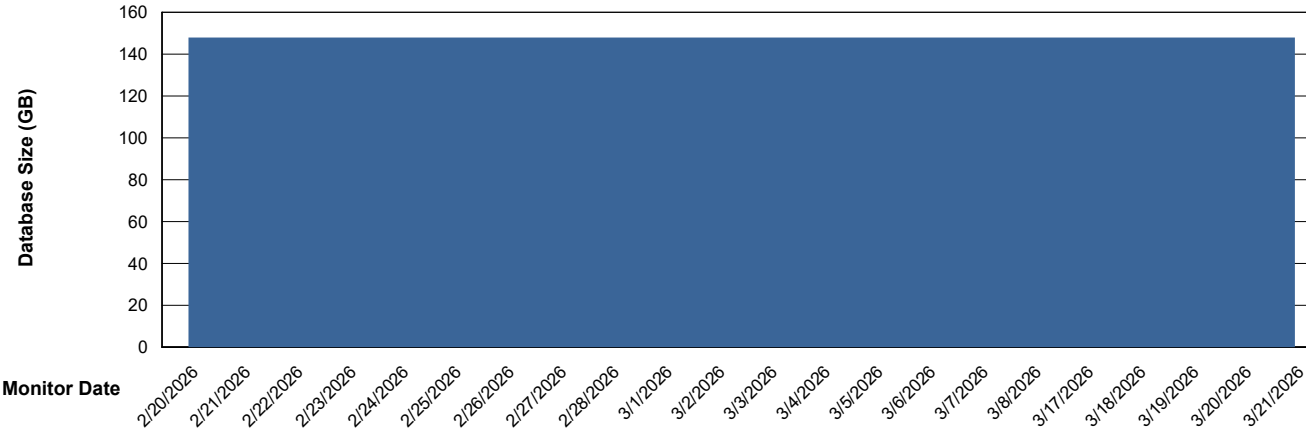

Weekly SLA Customer Report

Customer RSS Production
Database ID 52

Database Performance RSS_PRD_SV1364_PRD_ABS1

Weekly SLA Customer Report

Customer RSS Production
Database ID 52

Database Performance RSS_PRD_SV1365_PRD_HSBABS1

DB Processes Max 300

Weekly SLA Customer Report

Customer RSS Production
 Database ID 52

DATABASE SIZE RSS_PRD_SV1364_PRD_ABS1

Database growth over last month

Database Tablespace RSS_PRD_SV1364_PRD_ABS1

Date	Tablespace Name	MaxFilesize (Gb)	Usedsize (Gb)	Percentage free
3/21/2026	ABSDATA	256	61	76
	INDX	192	82	57
3/20/2026	ABSDATA	256	61	76
	INDX	192	82	57
3/19/2026	ABSDATA	256	61	76
	INDX	192	82	57
3/18/2026	ABSDATA	256	61	76
	INDX	192	82	57
3/17/2026	ABSDATA	256	61	76
	INDX	192	82	57