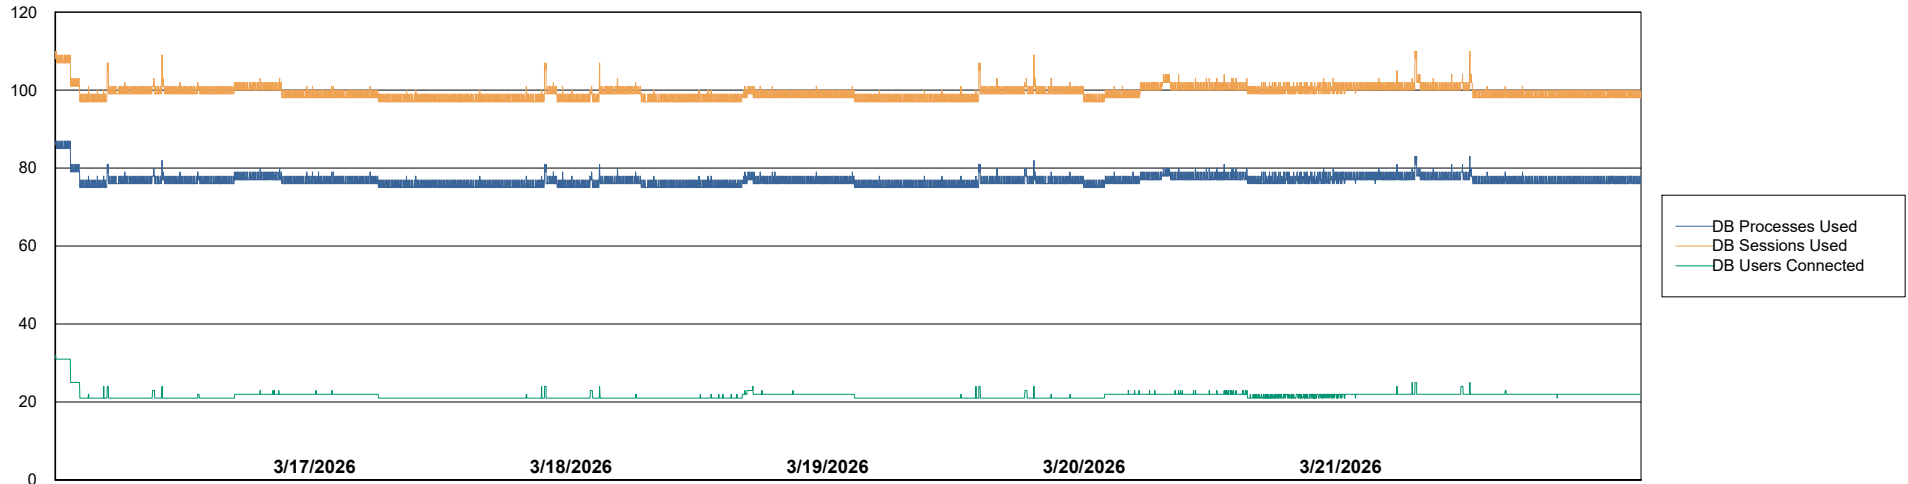

Database Performance RSS_PRD_SV1364_PRD_ABS1