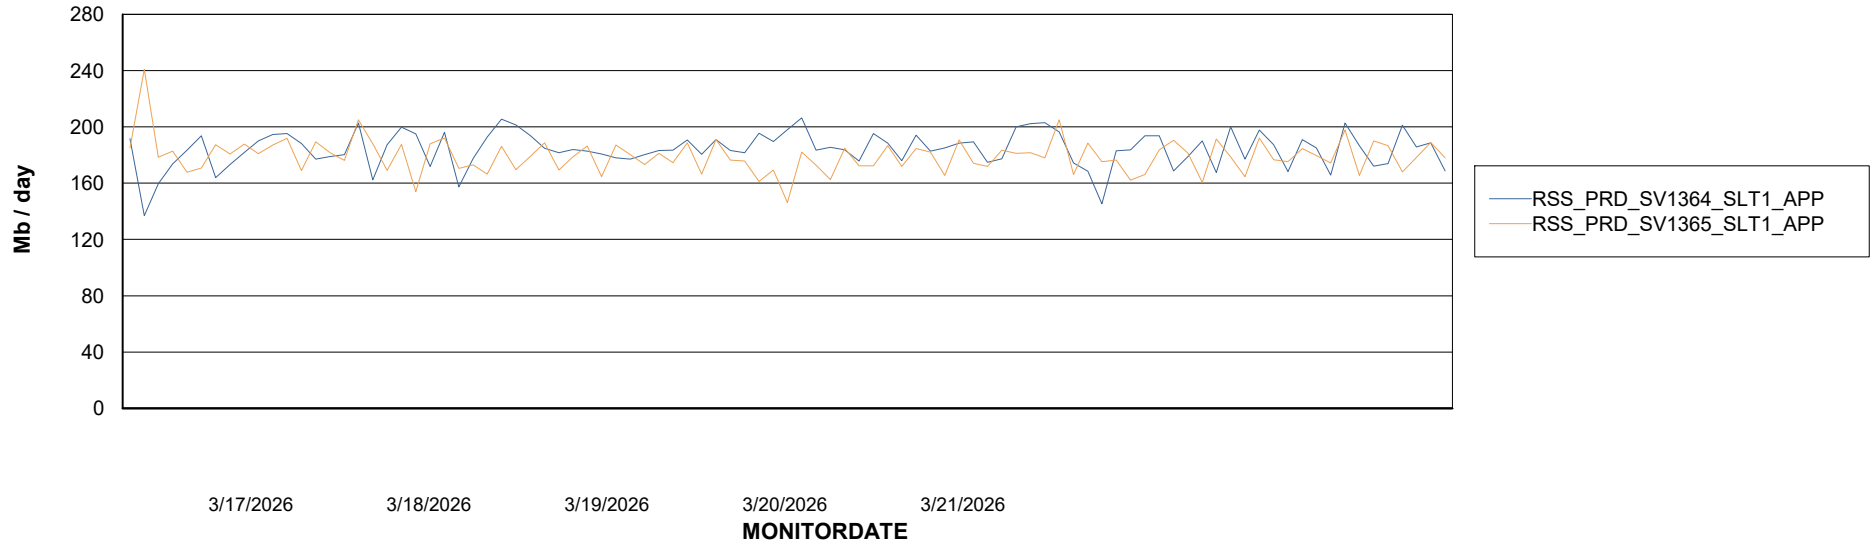

ABSSolute Application Server Services

Avg memory used per ABS Server Service