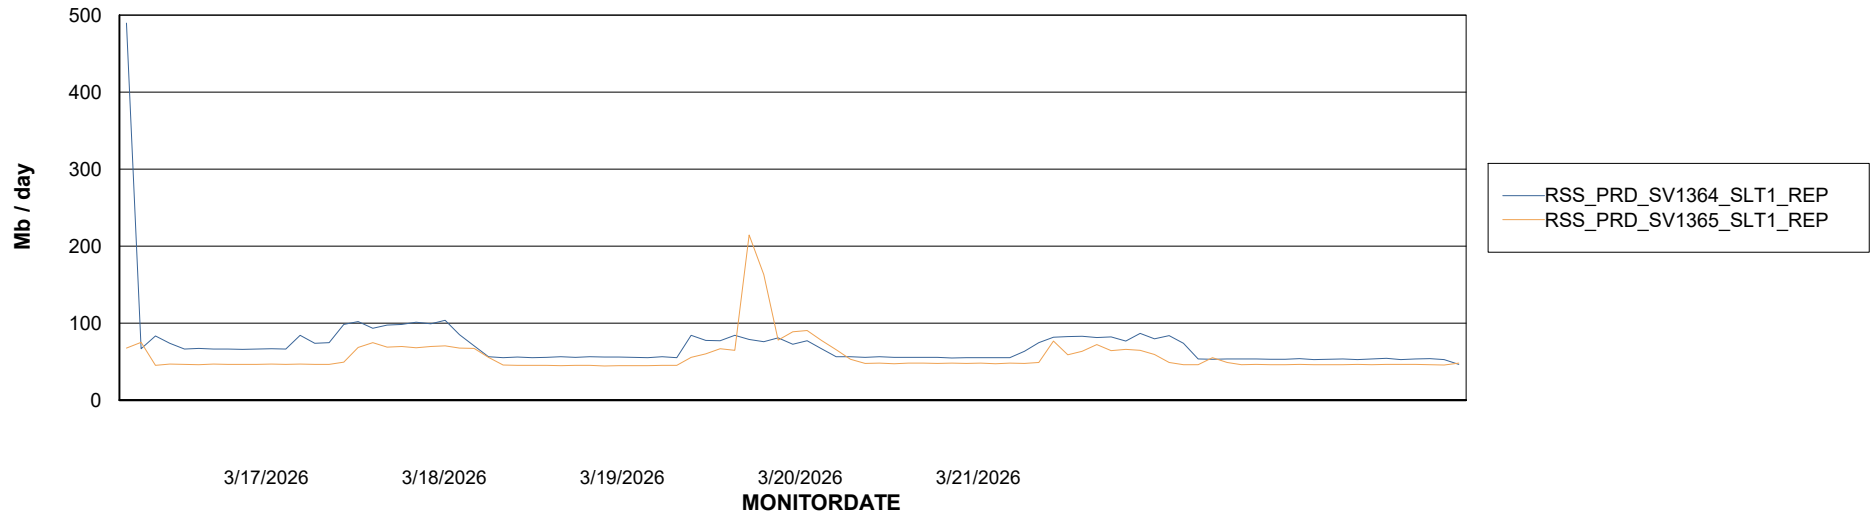

Avg memory used per ABS Server Service

Avg users per day per ABS server

Weekly SLA Customer Report

Customer RSS Production
Database ID 52

ABSSolute Application ReportServer Services

Avg memory used per ReportServer Service