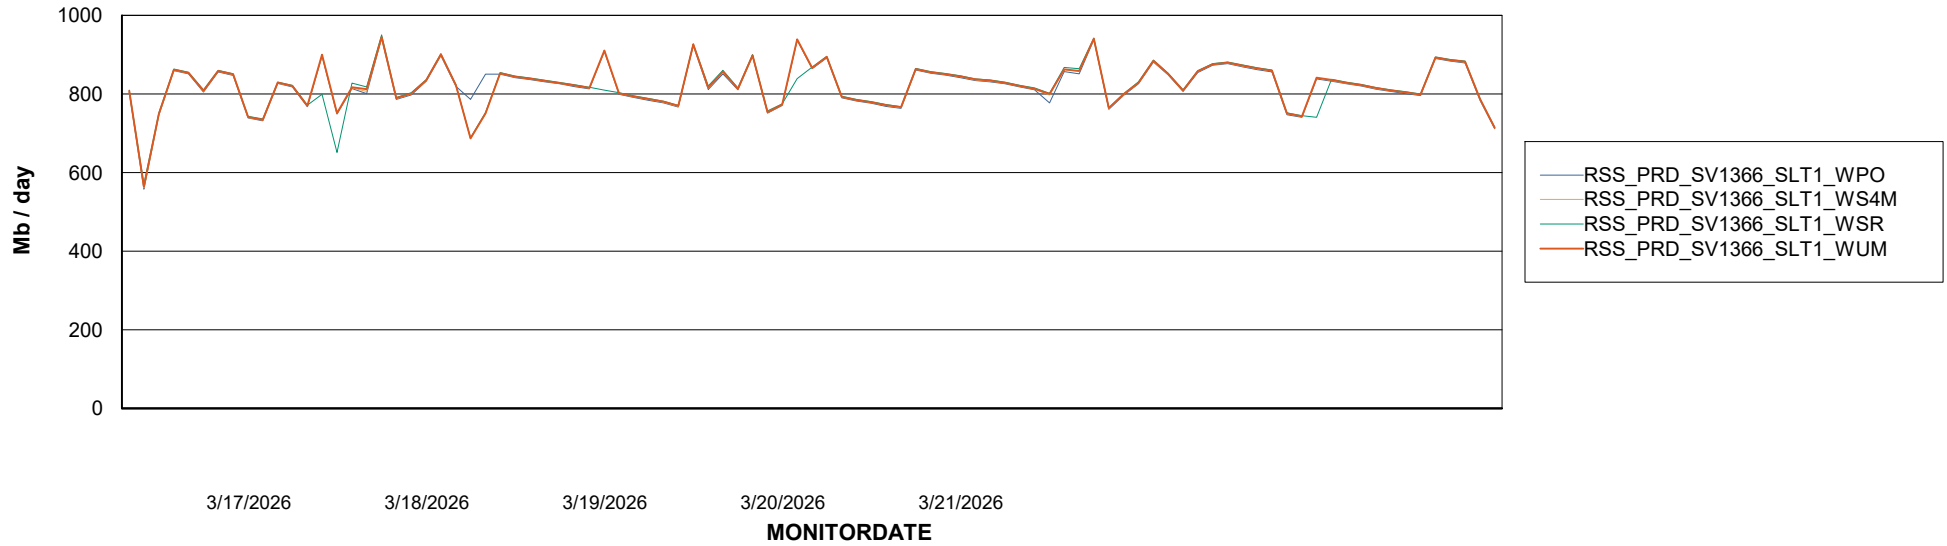

ABSSolute Web Component Services

Avg memory used per ABS Web component