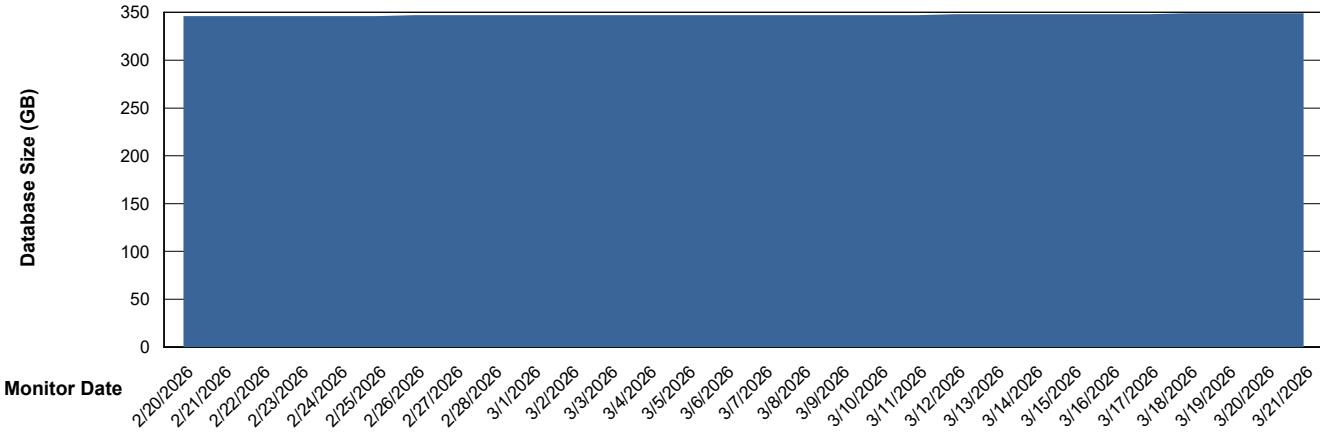

DB Processes Max 1,000

Weekly SLA Customer Report

Customer RFL_Production
 Database ID 36

DATABASE SIZE RFL_PRD_ABS01_DB

Database growth over last month

Database Tablespace RFL_PRD_ABS01_DB

Date	Tablespace Name	MaxFilesize (Gb)	Usedsize (Gb)	Percentage free
3/21/2026	ABSDATA	160	95	41
	INDX	288	236	18
3/20/2026	ABSDATA	160	95	41
	INDX	288	236	18
3/19/2026	ABSDATA	160	95	41
	INDX	288	236	18
3/18/2026	ABSDATA	160	95	41
	INDX	288	236	18
3/17/2026	ABSDATA	160	95	41
	INDX	288	236	18
3/16/2026	ABSDATA	160	95	41
	INDX	288	236	18
3/15/2026	ABSDATA	160	95	41
	INDX	288	236	18

Weekly SLA Customer Report

Customer RFL_Production
Database ID 36

Standby Database Health RFL_Production

Recovery lag for last 7 days

Weekly SLA Customer Report

Customer RFL_Production
Database ID 36

ABSSolute Application Server Services