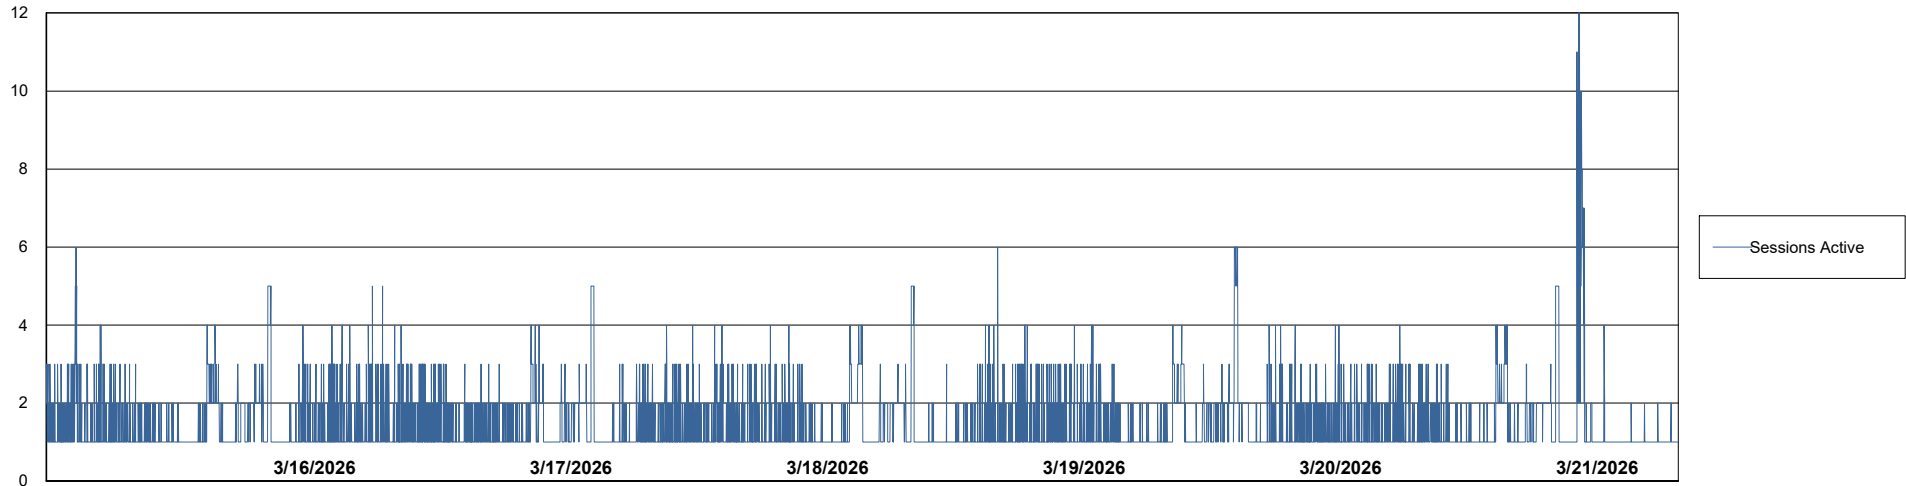

Database Performance RFL_PRD_ABS01_DB