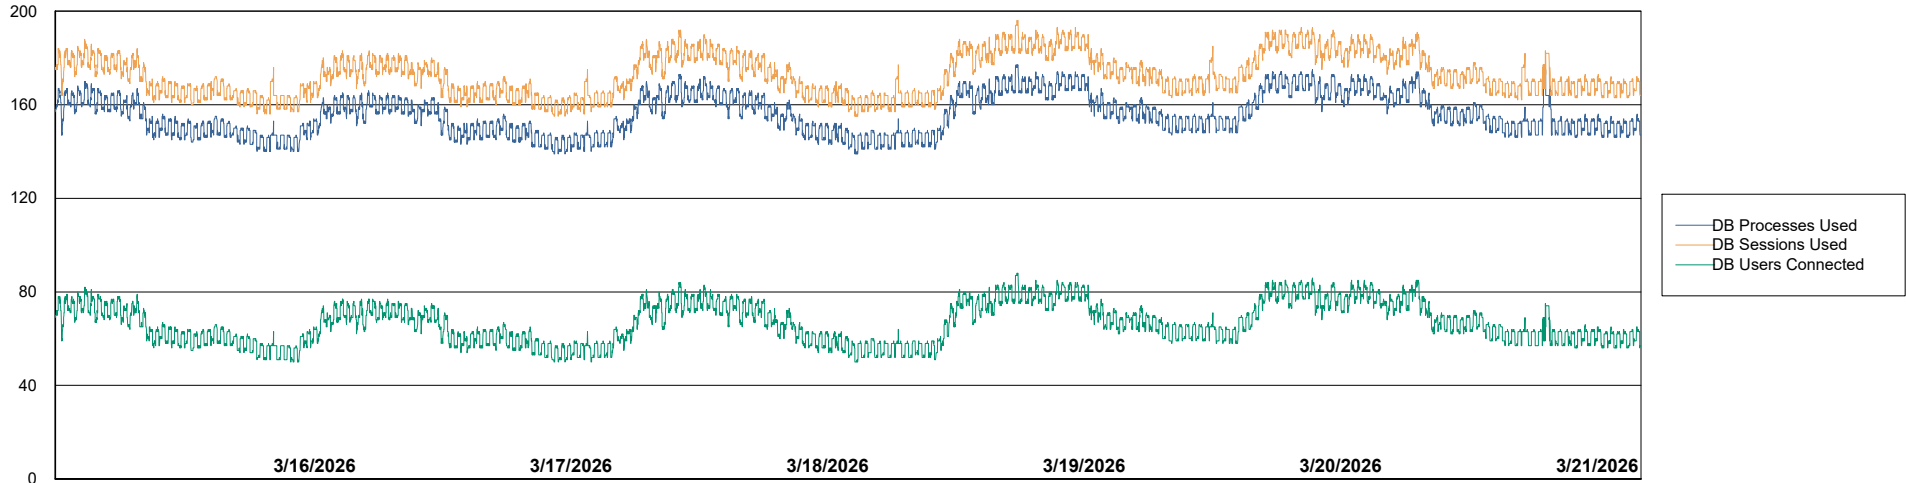

Database Performance RFL_PRD_ABS01_DB