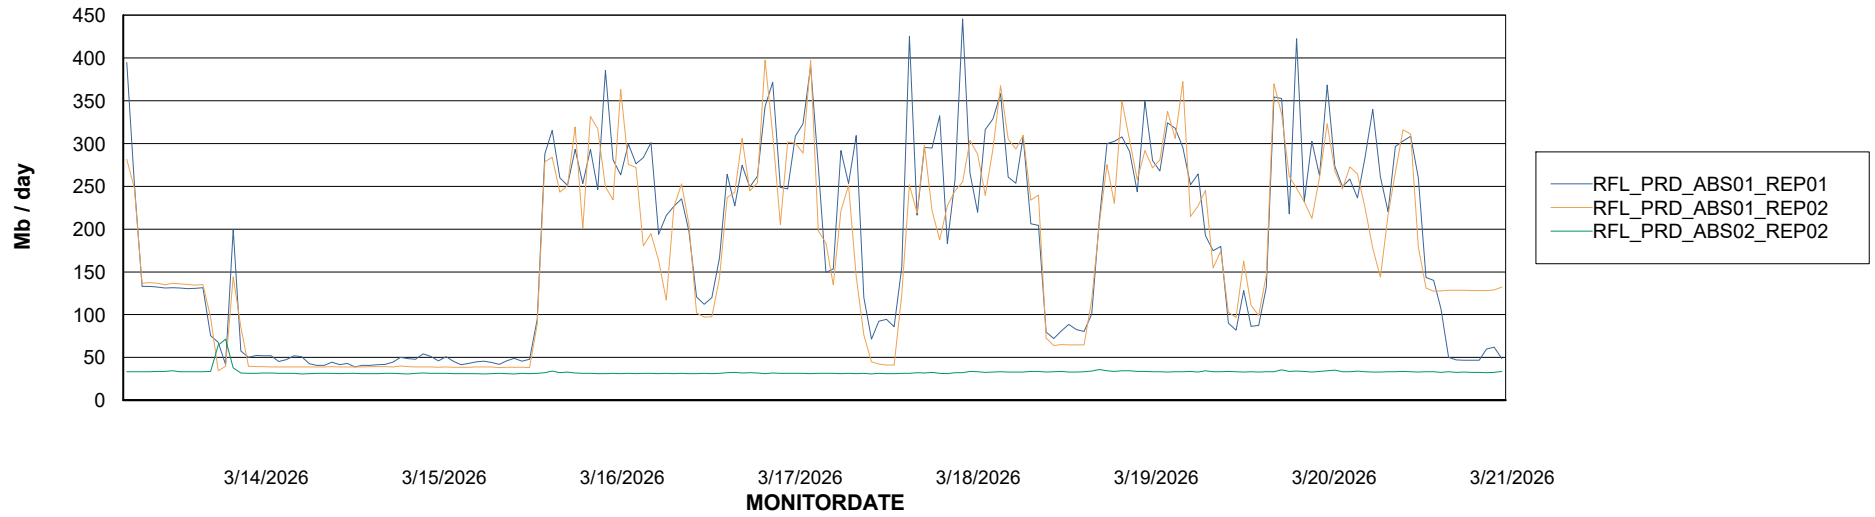

Avg memory used per ABS Server Service

Avg users per day per ABS server

Weekly SLA Customer Report

Customer RFL_Production
Database ID 36

ABSSolute Application ReportServer Services

Avg memory used per ReportServer Service