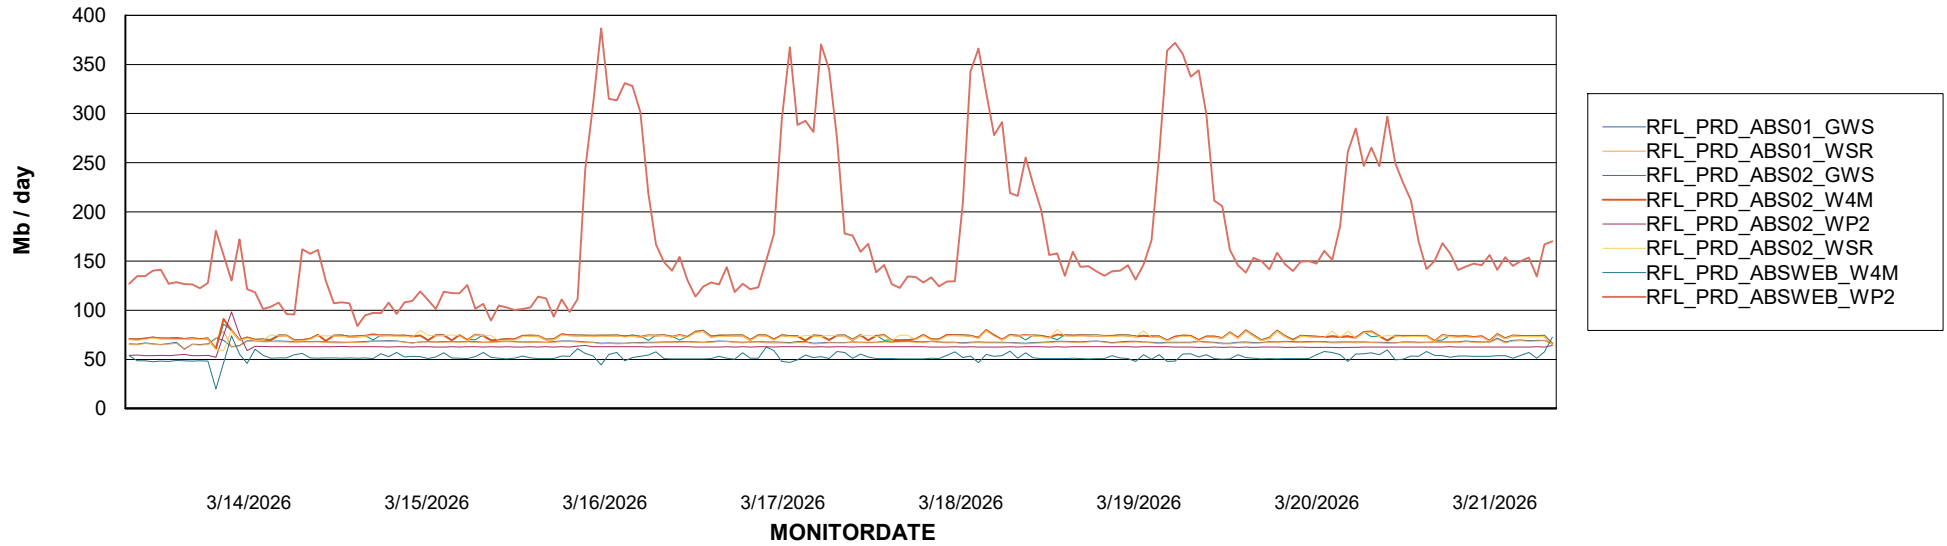

ABSSolute Web Component Services

Avg memory used per ABS Web component