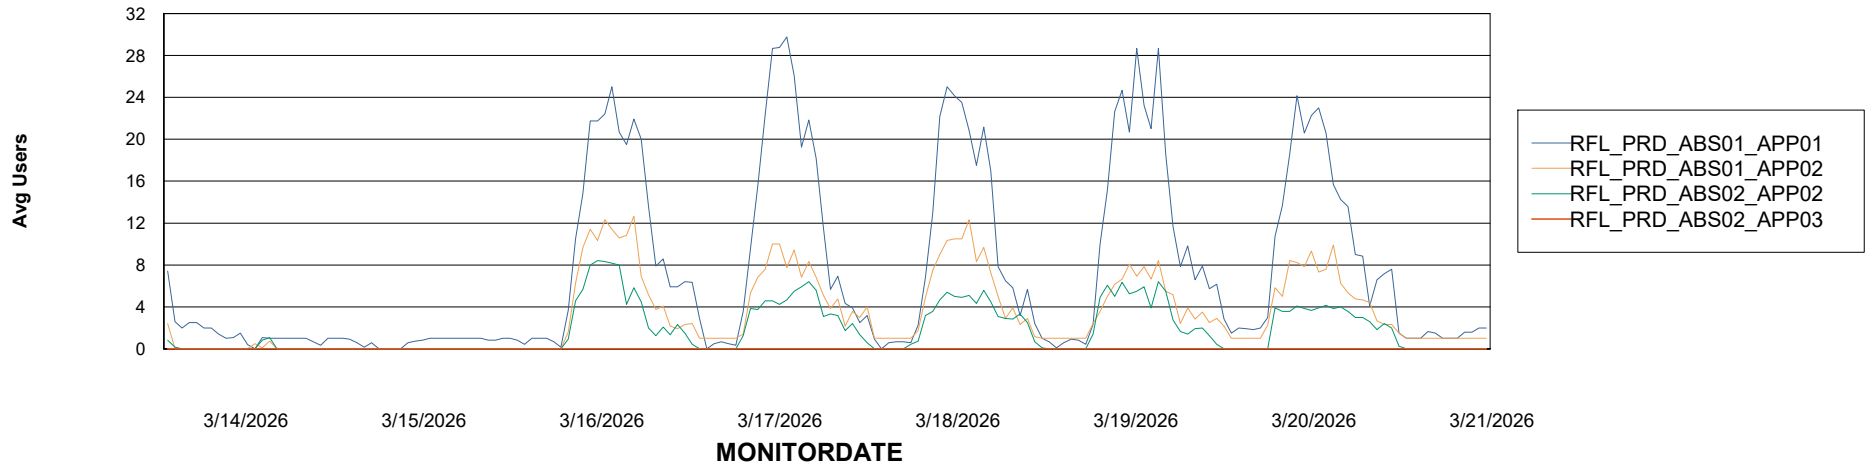

Avg users per day per ABS server