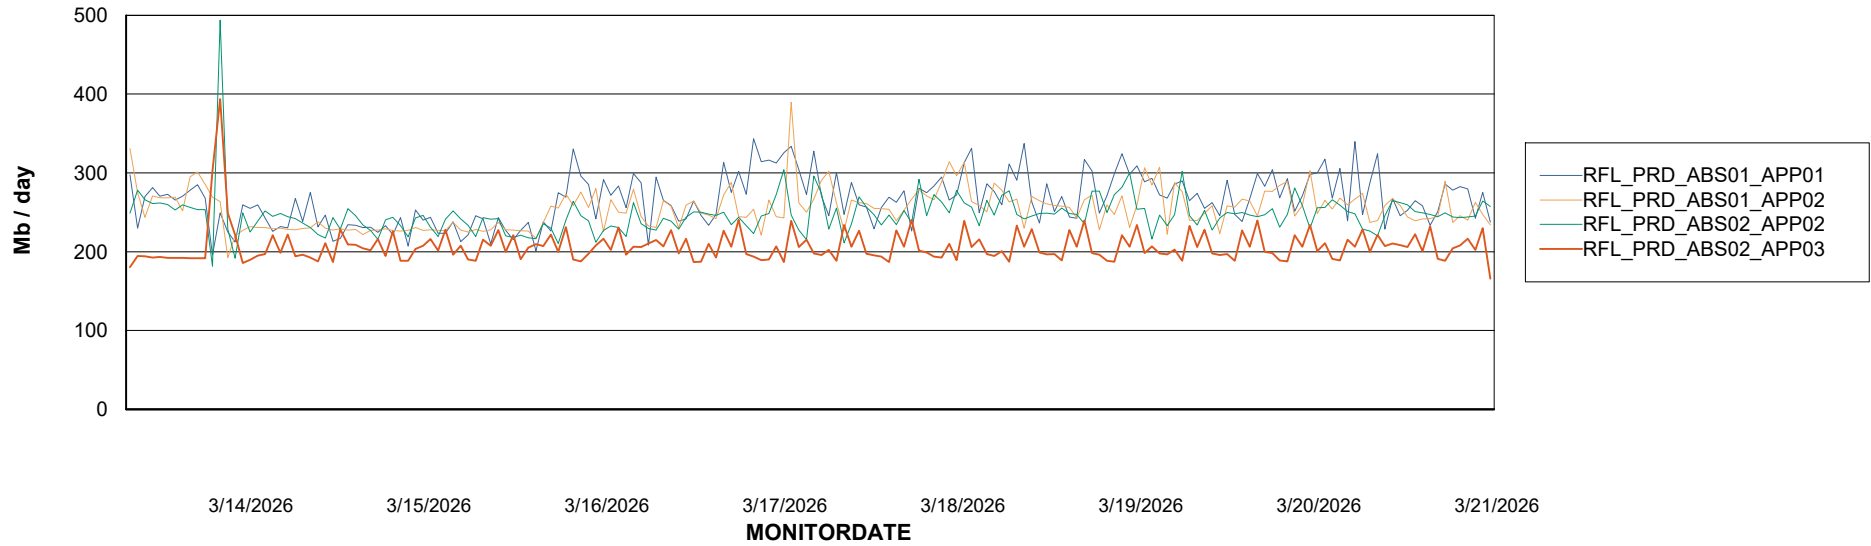

ABSSolute Application Server Services

Avg memory used per ABS Server Service