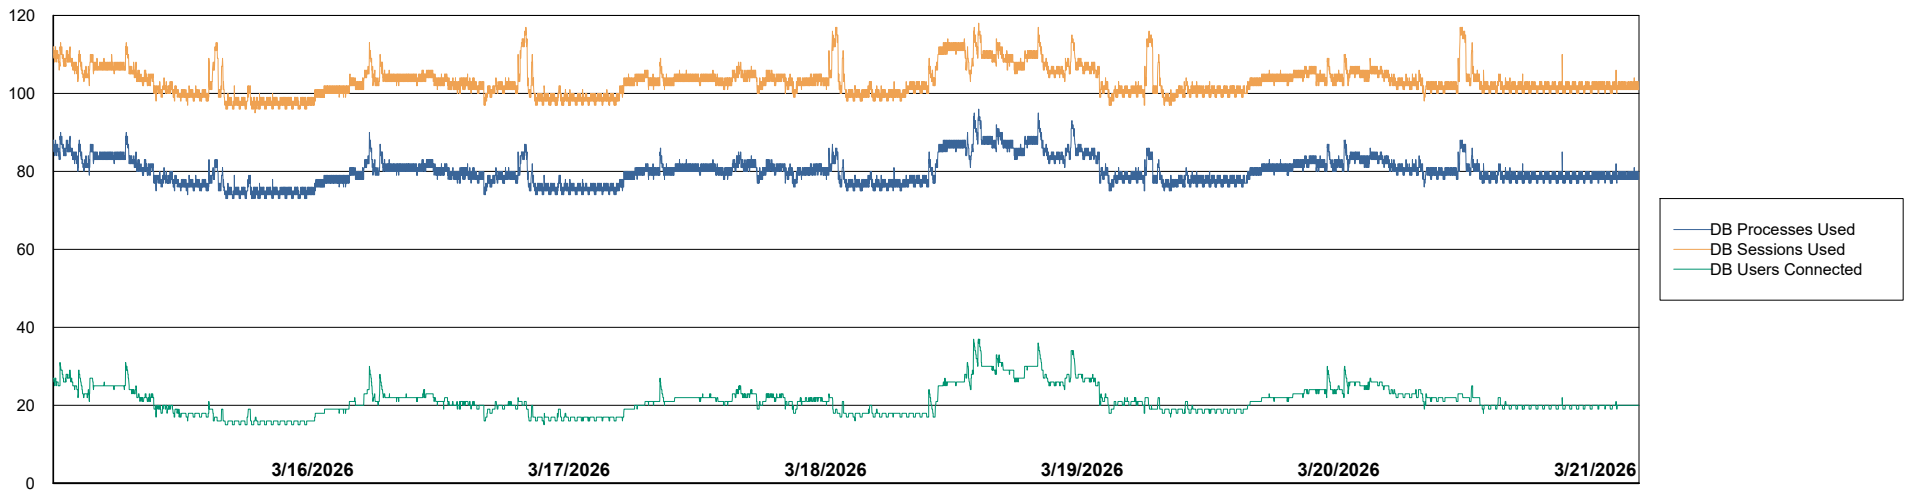

Database Performance RAS_PRD_NEDLIN-ST-APP01_ABS1