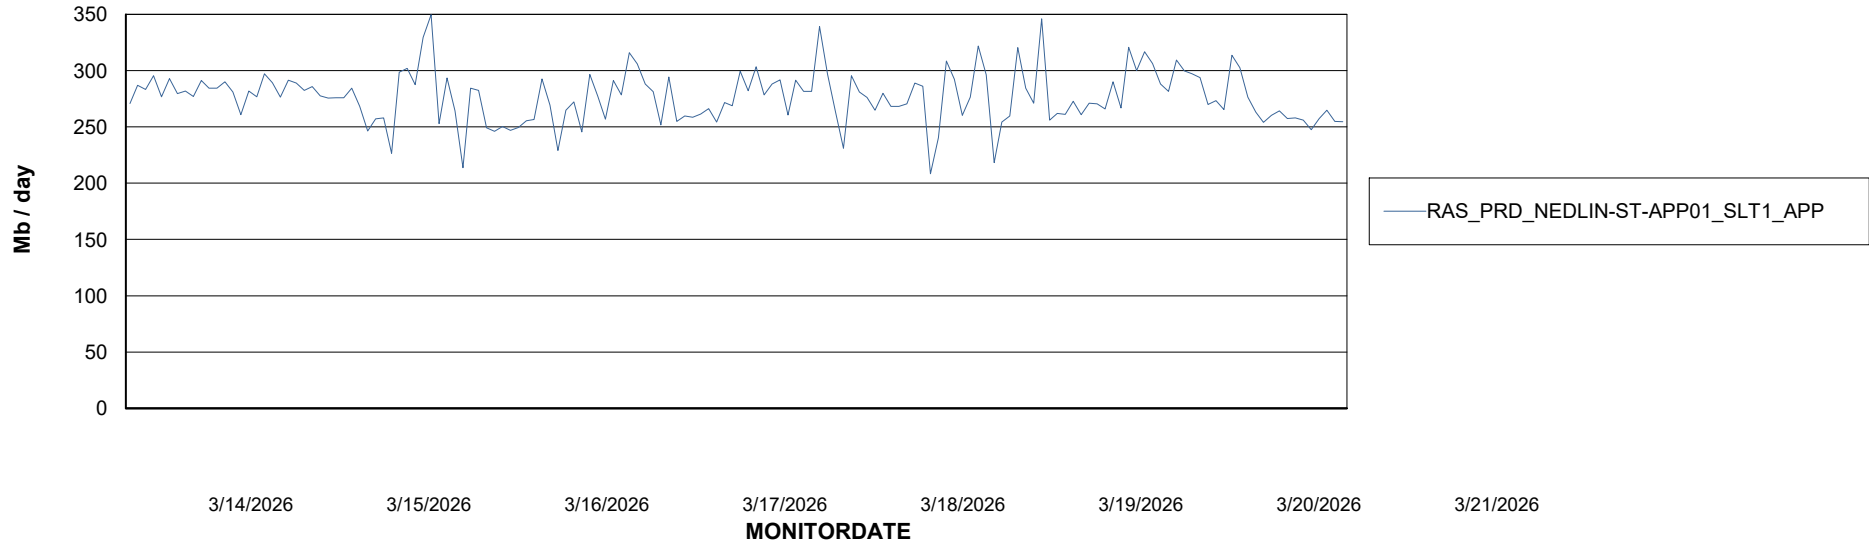

ABSSolute Application Server Services

Avg memory used per ABS Server Service