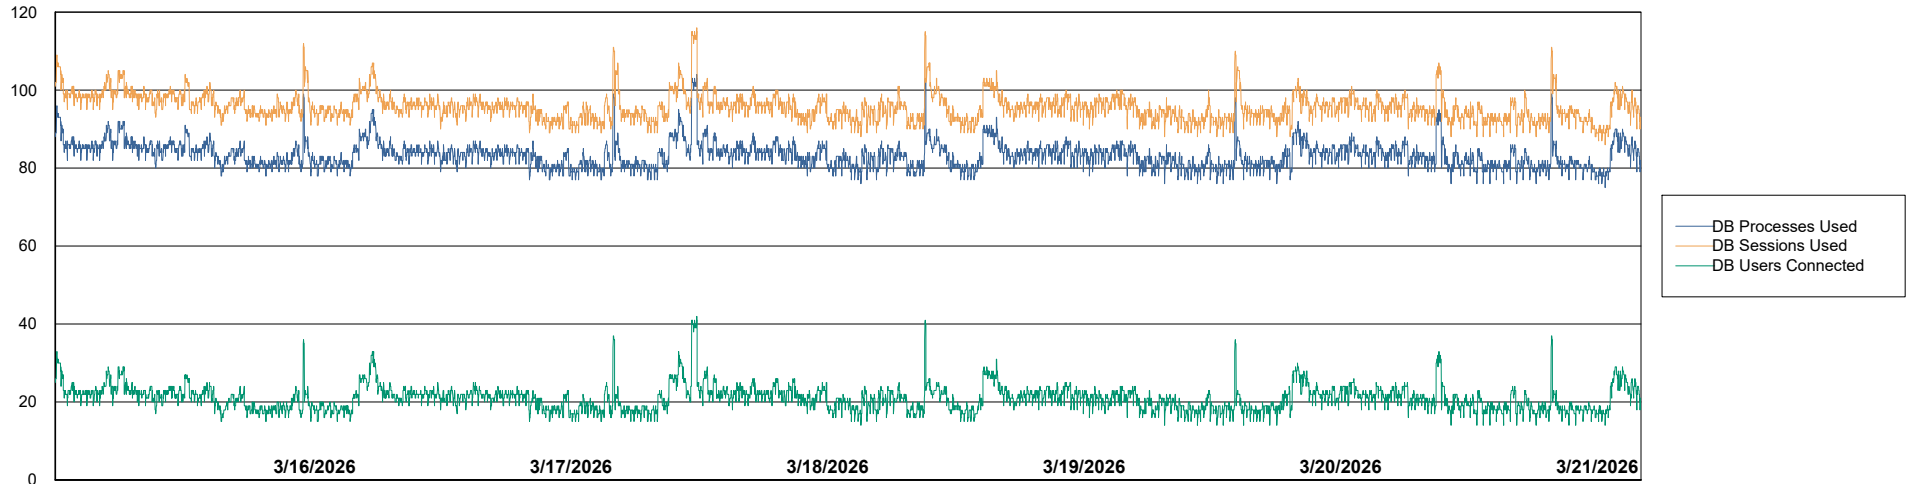

Database Performance NOA_PRD_NHSBI_ABS1