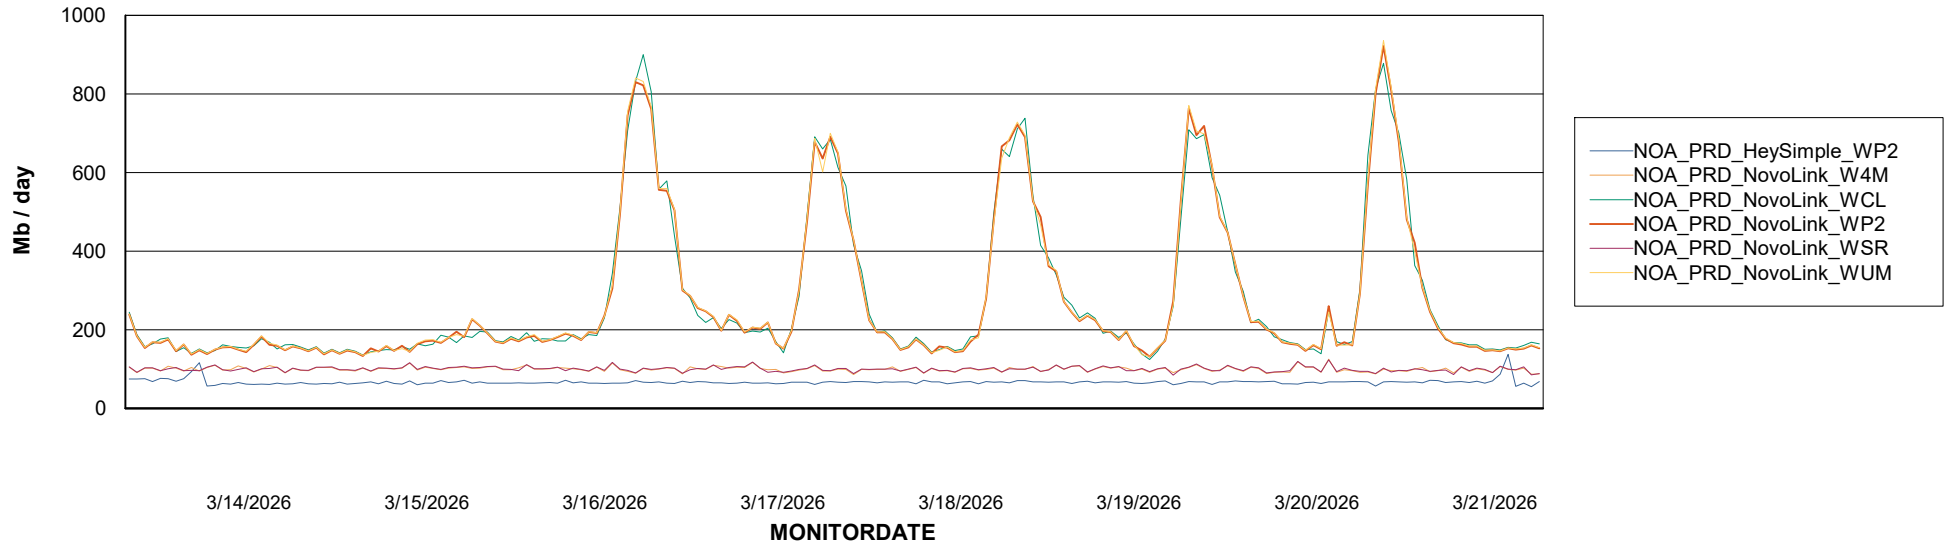

ABSSolute Web Component Services

Avg memory used per ABS Web component