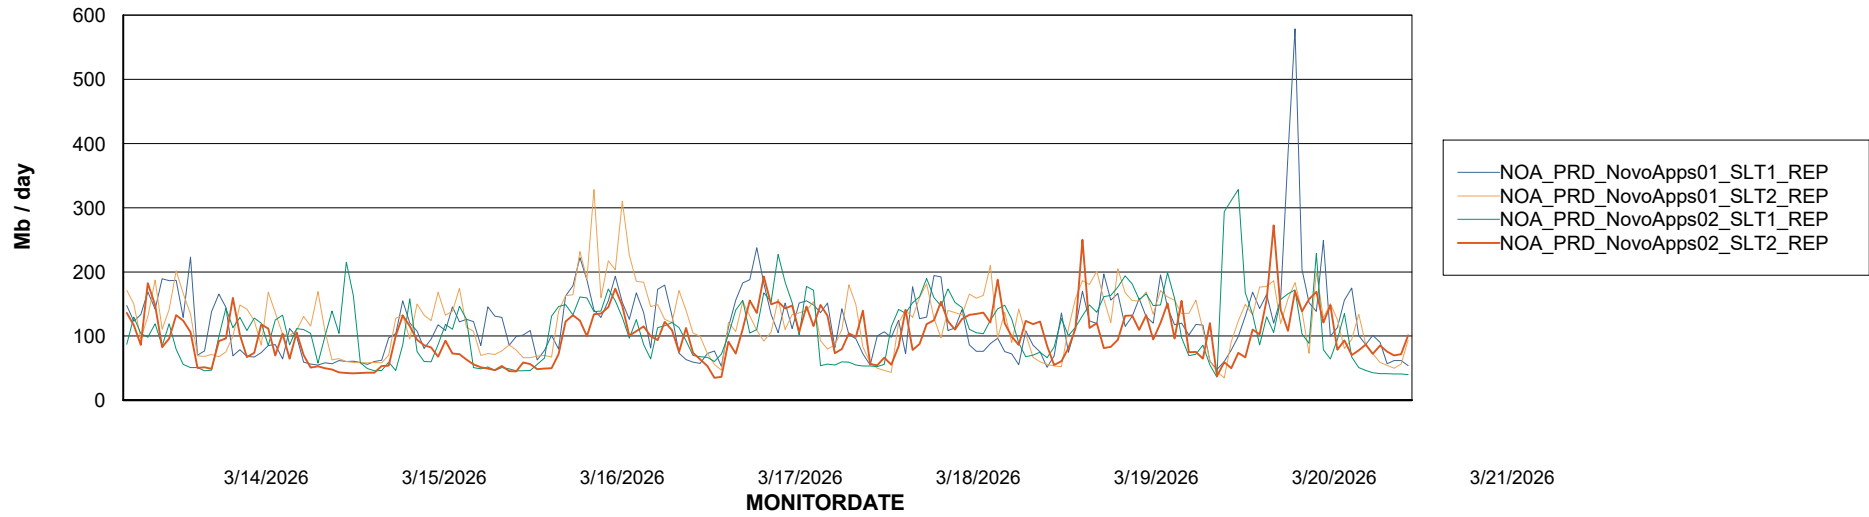

Avg memory used per ABS Server Service

Avg users per day per ABS server

Weekly SLA Customer Report

Customer NOA_Production (24/7)
Database ID 116

ABSSolute Application ReportServer Services

Avg memory used per ReportServer Service