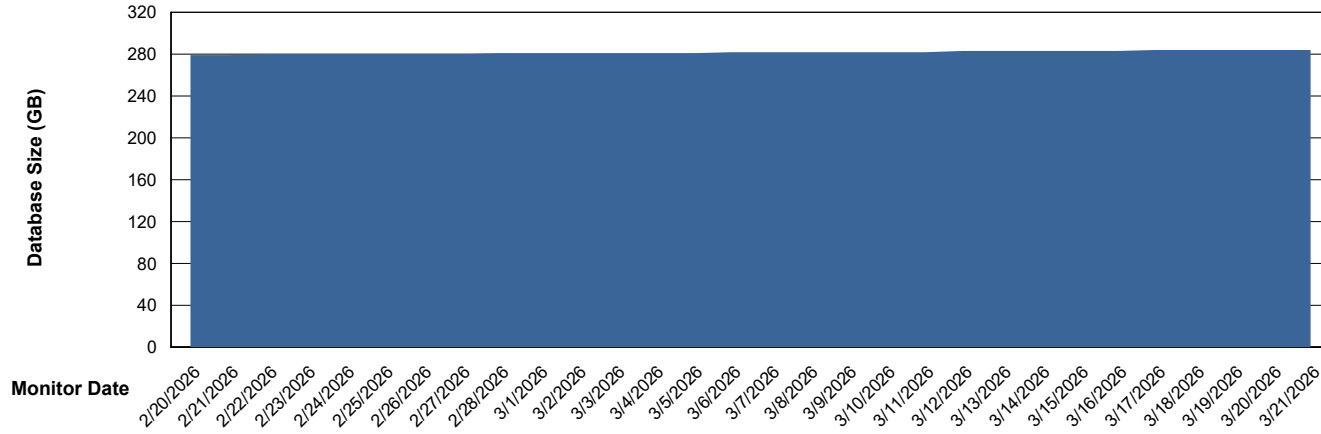

Weekly SLA Customer Report

Customer NOA_Production (24/7)
Database ID 116

Database Performance NOA_PRD_NovoABS03_HSBABS1

DB Processes Max 300

Weekly SLA Customer Report

Customer NOA_Production (24/7)
Database ID 116

DATABASE SIZE NOA_PRD_NHSBI_ABS1

Database growth over last month

DATABASE SIZE NOA_PRD_NovoABS01_ABS1

Database growth over last month

Weekly SLA Customer Report

Customer NOA_Production (24/7)
 Database ID 116