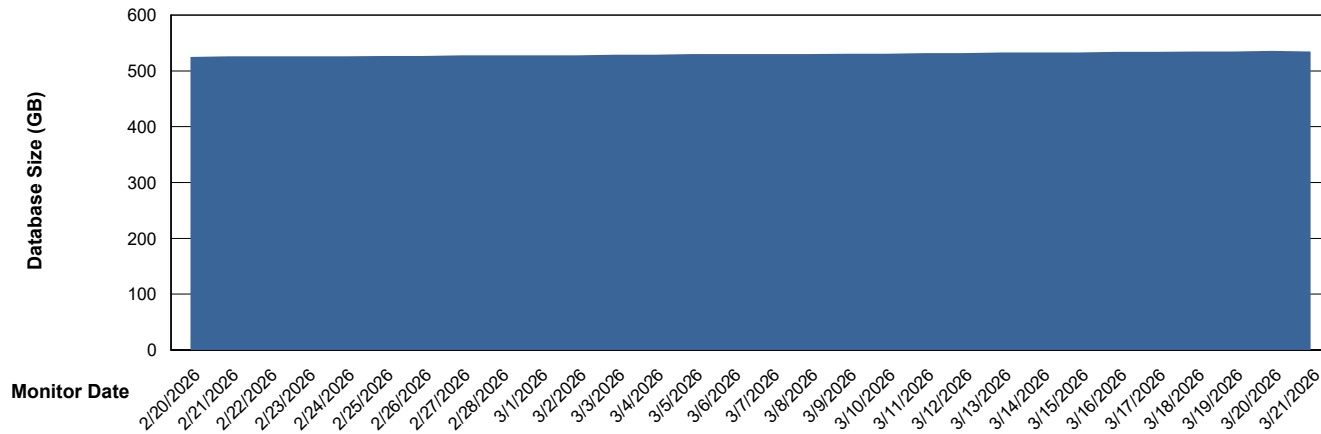

Weekly SLA Customer Report

Customer NOA_Production (24/7)
Database ID 116

Database Performance NOA_PRD_NovoABS03_HSBABS1

DB Processes Max 300

Weekly SLA Customer Report

Customer NOA_Production (24/7)
Database ID 116

DATABASE SIZE NOA_PRD_NHSBI_ABS1

Database growth over last month

DATABASE SIZE NOA_PRD_NovoABS01_ABS1

Database growth over last month

Weekly SLA Customer Report

Customer NOA_Production (24/7)
 Database ID 116