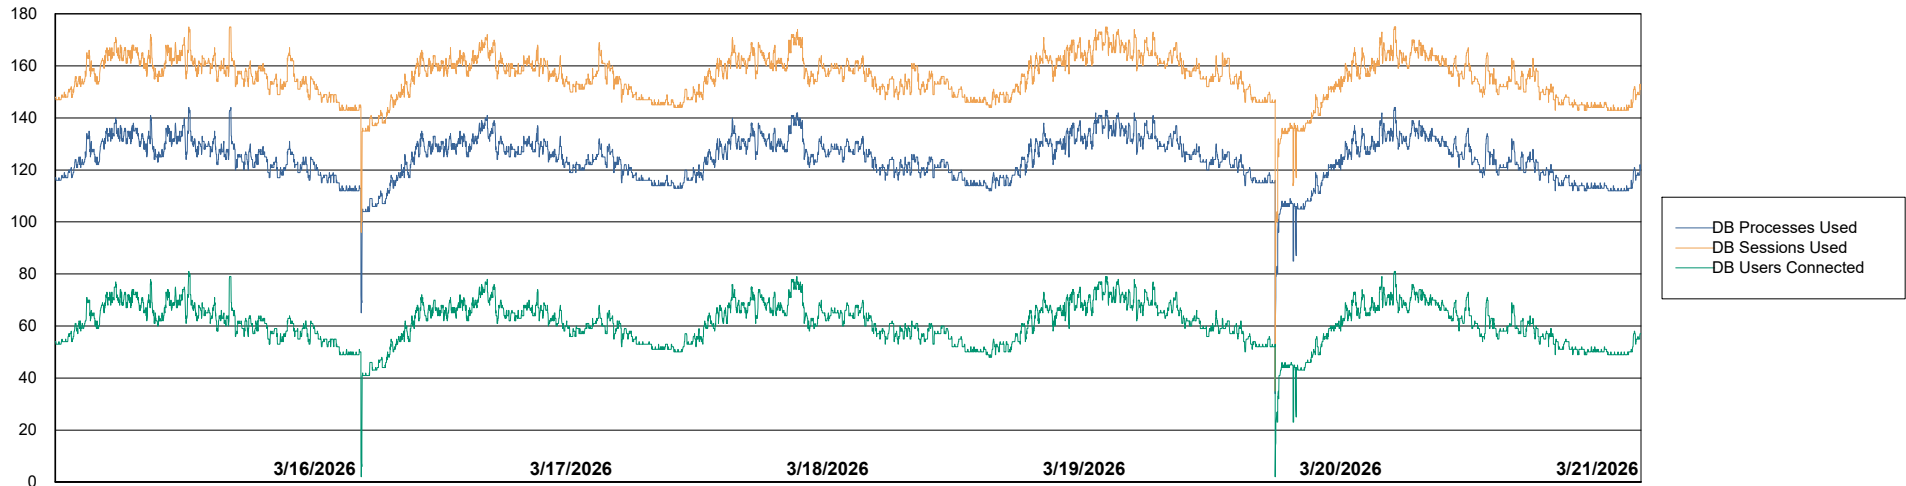

Weekly SLA Customer Report

Customer NOA_Production (24/7)
Database ID 116

Database Performance NOA_PRD_NHSBI_ABS1

Weekly SLA Customer Report

Customer NOA_Production (24/7)
Database ID 116

Database Performance NOA_PRD_NovoABS01_ABS1

Weekly SLA Customer Report

Customer NOA_Production (24/7)
Database ID 116

Database Performance NOA_PRD_NovoABS03_HSBABS1

DB Processes Max 300

Weekly SLA Customer Report

Customer NOA_Production (24/7)
Database ID 116