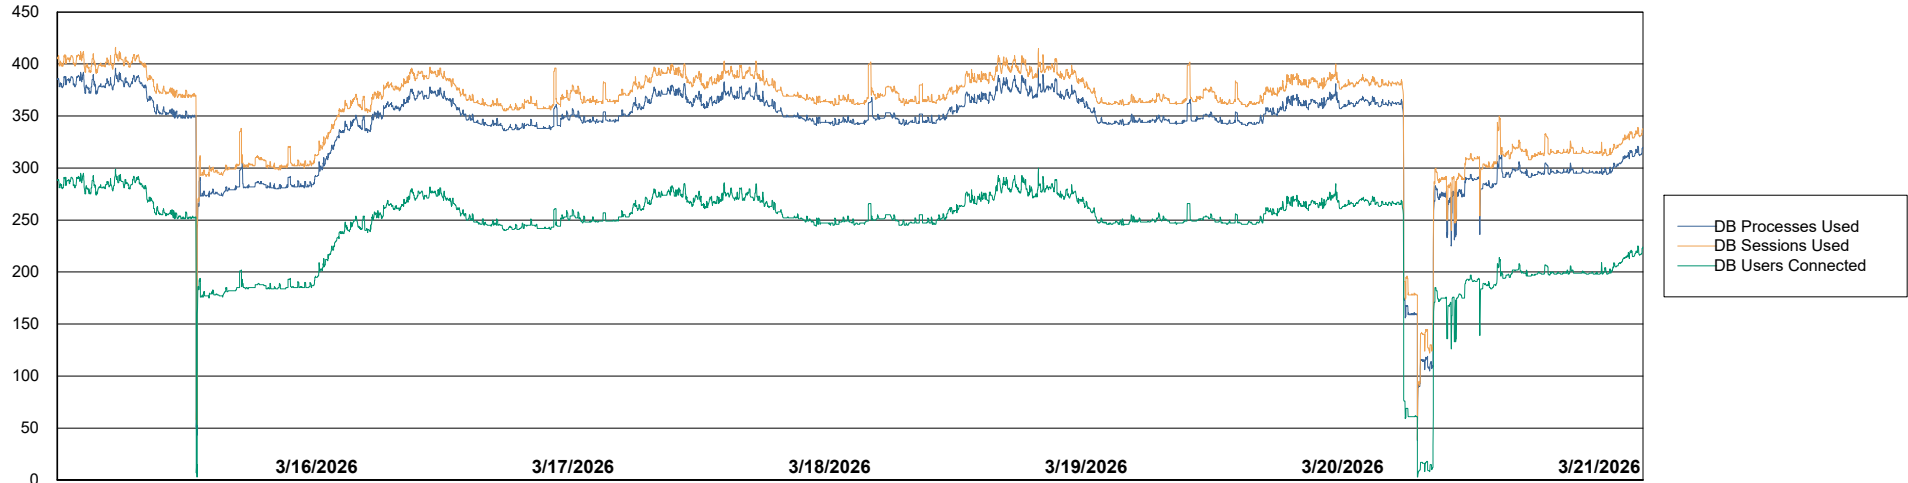

Database Performance LTS_PRD_CLSABSD01_ABS1