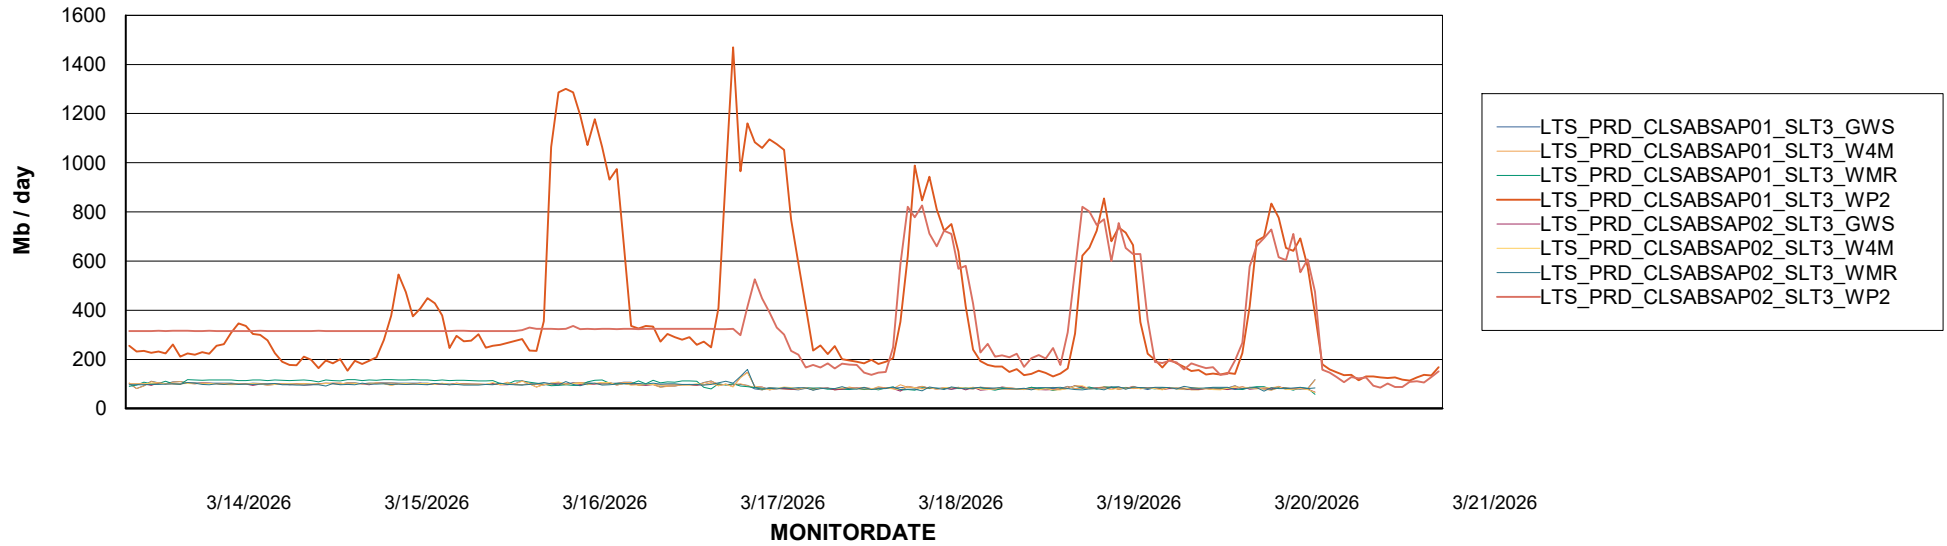

ABSSolute Web Component Services

Avg memory used per ABS Web component