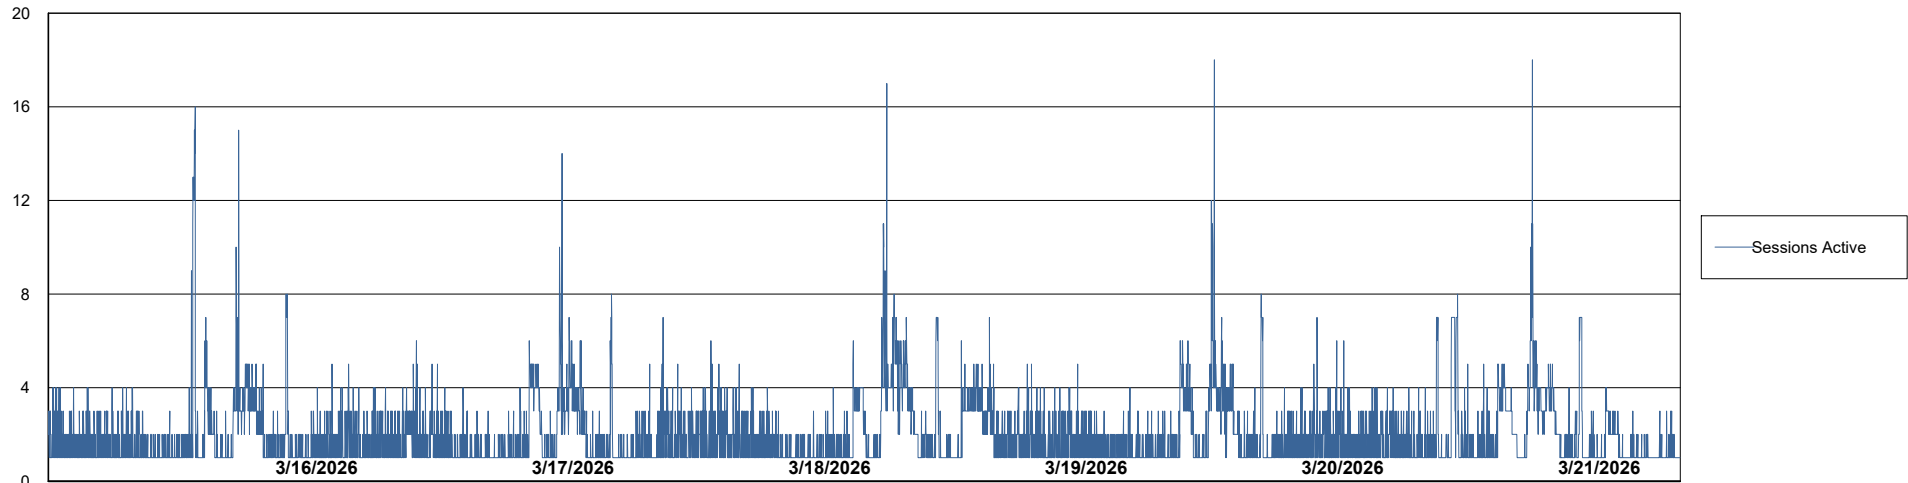

Database Performance LTS_PRD_CLSABSD01_ABS1