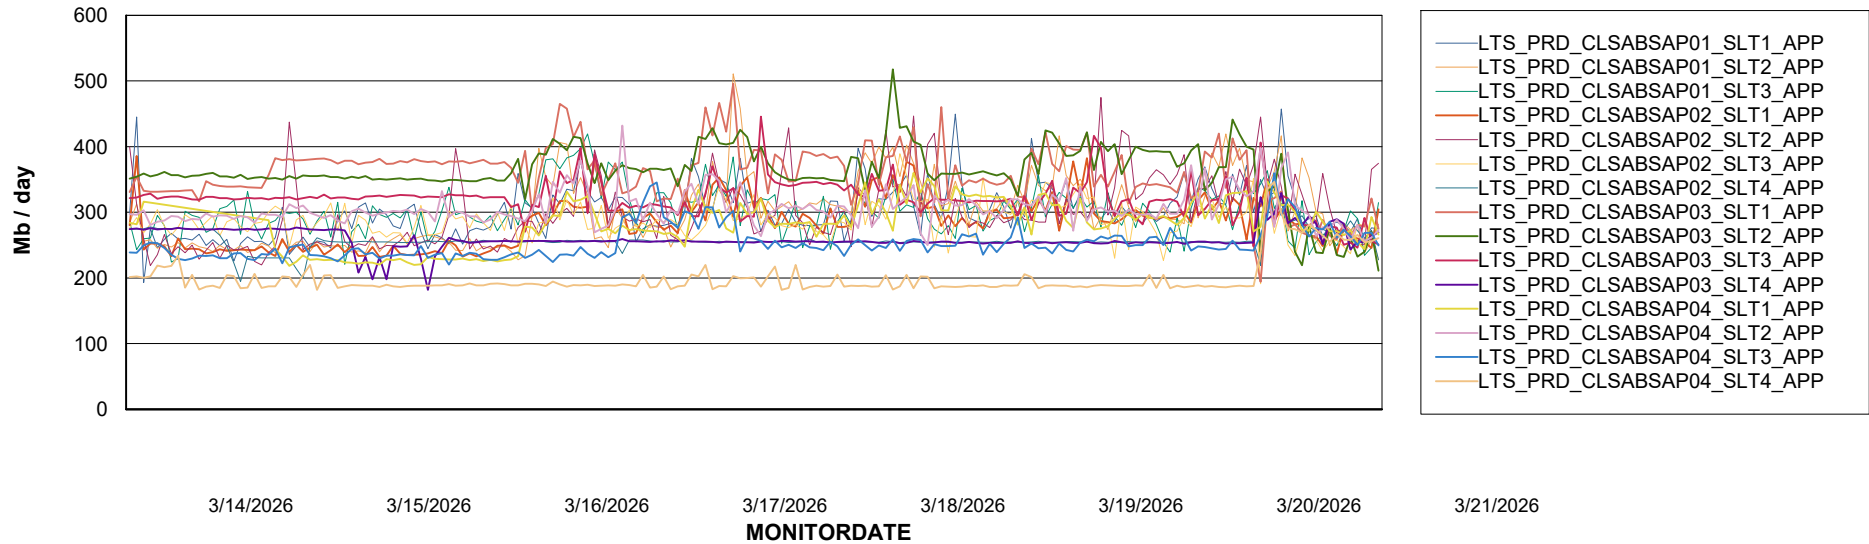

ABSSolute Application Server Services

Avg memory used per ABS Server Service