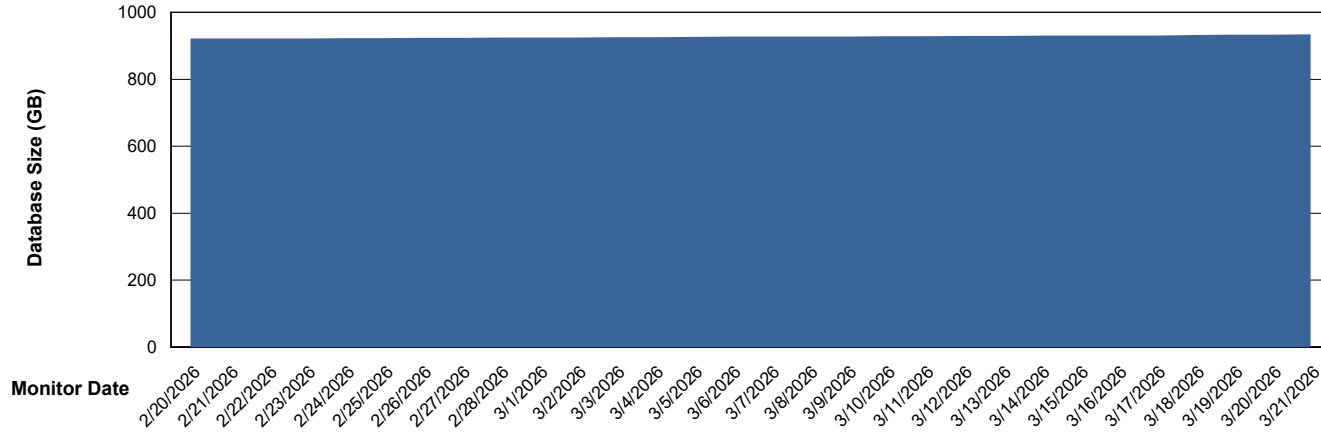

DATABASE SIZE LTS_PRD_CLSABSBI01_ABS1

Database growth over last month