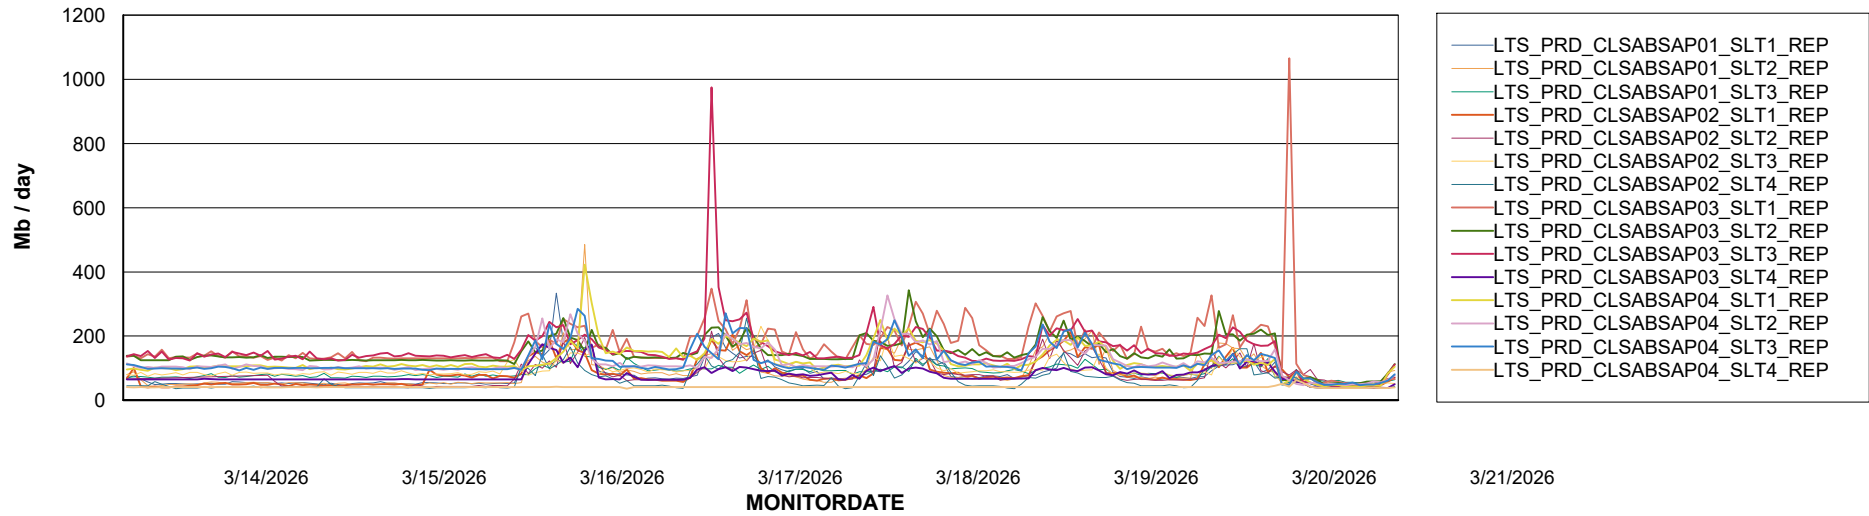

ABSSolute Application ReportServer Services

Avg memory used per ReportServer Service