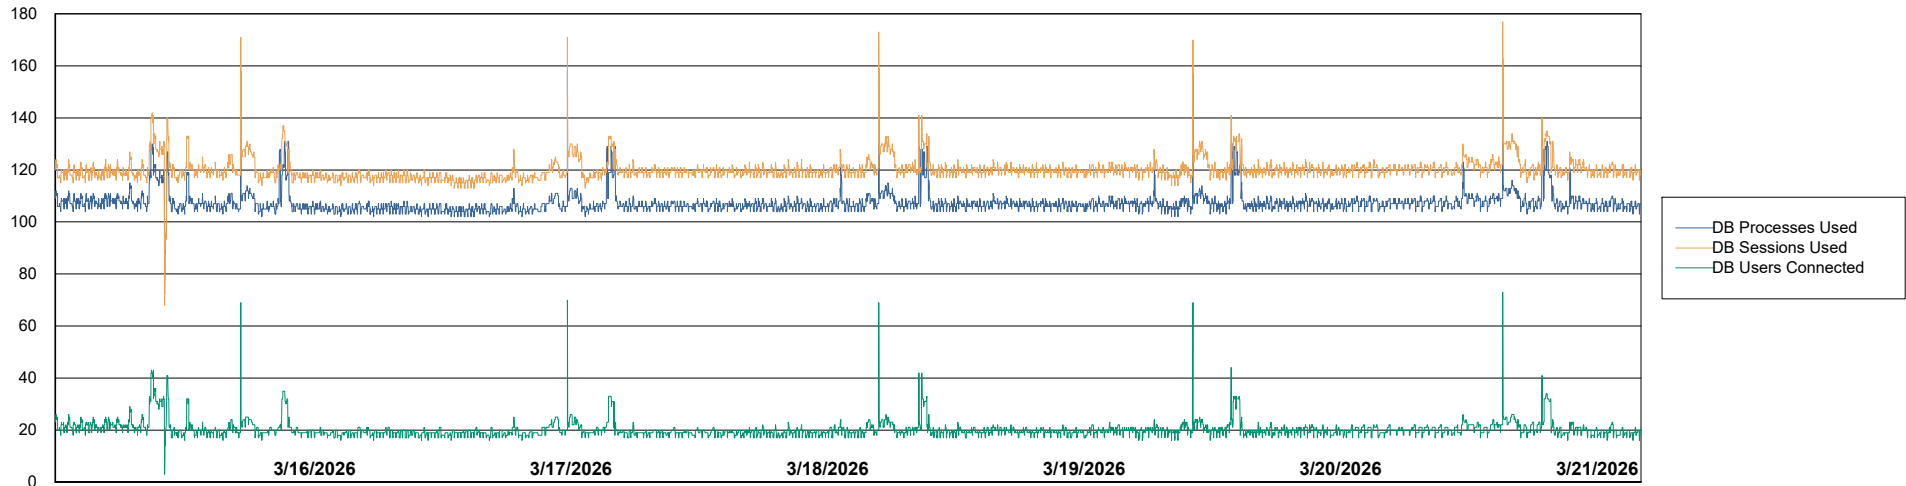

Database Performance LTS_PRD_CLSABSBI01NEW_ABS1