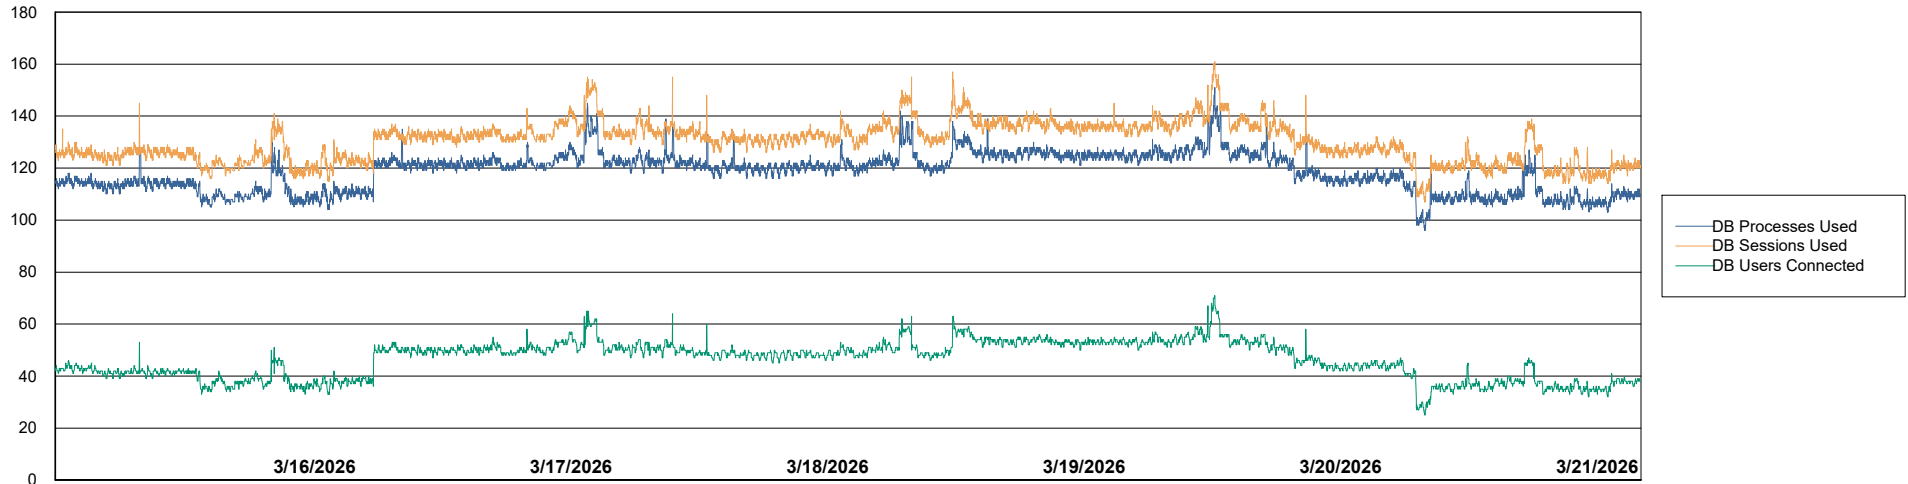

Database Performance LTS_PRD_CLSABSBI01_ABS1